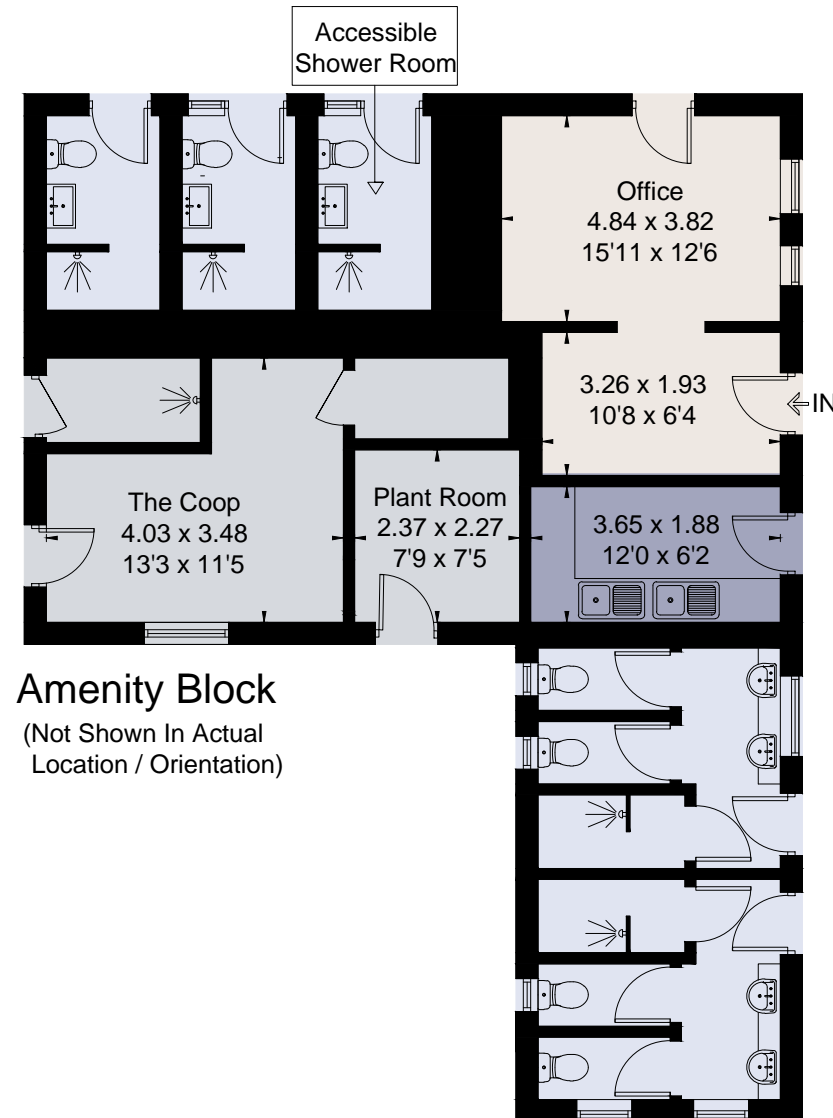

Amenity Block = 79.4 sq m / 854 sq ft

Amenity Block
(Not Shown In Actual
Location / Orientation)