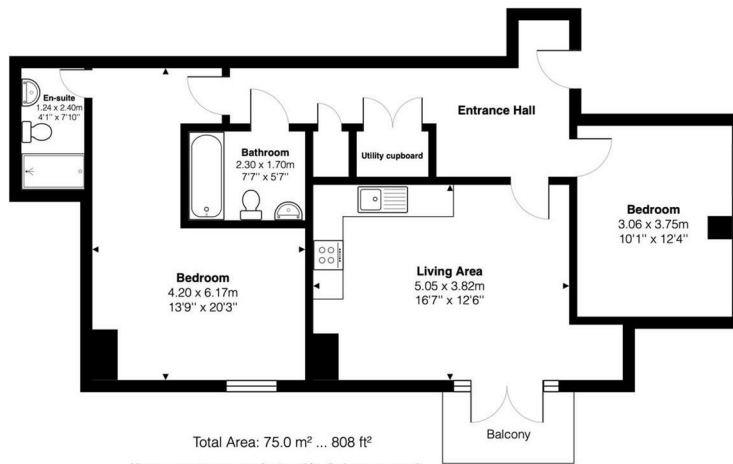

NEXA
BRISTOL

TO LET

27 Hope Quay, The Gateway, Bristol, BS1 6ZE

£400,000

THE PROPERTY

Stunning 2 Bedroom, 2 Bathroom 4th Floor Apartment with Breathtaking Harbour Views in Wapping Wharf. Comes with Allocated electric Parking too.