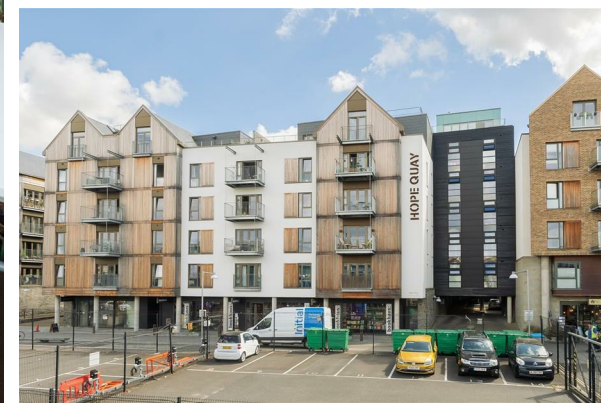

NEXA
BRISTOL

TO LET

27 Hope Quay, The Gateway, Bristol, BS1 6ZE

£400,000

THE PROPERTY

Stunning 2 Bedroom, 2 Bathroom 4th Floor Apartment with Breathtaking Harbour Views in Wapping Wharf. Comes with Allocated electric Parking too.