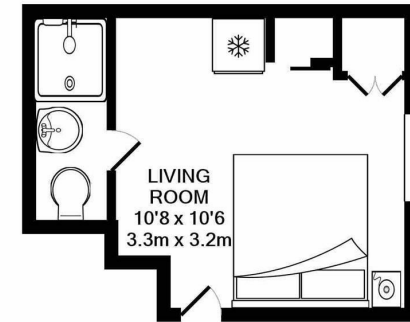

BRAND NEW

ALL BILLS INCLUDED*

Close to Wembley Park Station

Tiled bathroom

Walking distance to local amenities

Gated residence

Communal kitchen

First Floor

Furnished

Available in December

Available Date

14th December 2024

TOTAL APPROX. FLOOR AREA 131 SQ.FT. (12.2 SQ.M.)

Whilst every attempt has been made to ensure the accuracy of the floor plan contained here, measurements of doors, windows, rooms and any other items are approximate and no responsibility is taken for any error, omission, or mis-statement. This plan is for illustrative purposes only and should be used as such by any prospective purchaser. The services, systems and appliances shown have not been tested and no guarantee as to their operability or efficiency can be given
Made with Metropix ©2020