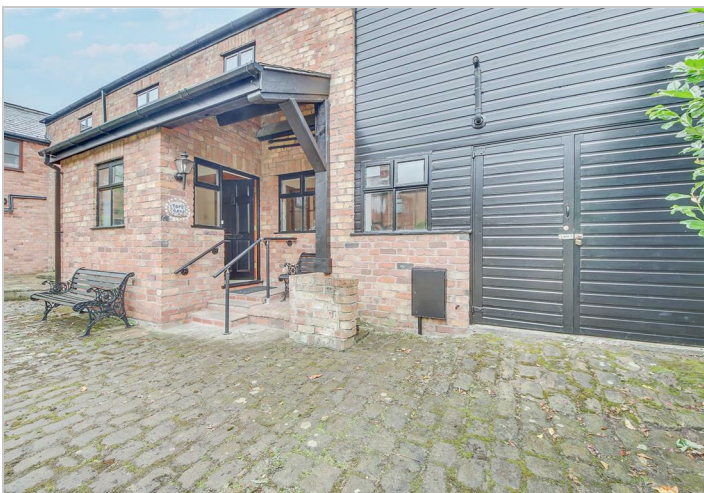

Energy Efficiency Graph

These particulars, whilst believed to be accurate are set out as a general outline only for guidance and do not constitute any part of an offer or contract. Intending purchasers should not rely on them as statements of representation of fact, but must satisfy themselves by inspection or otherwise as to their accuracy. No person in this firm's employment has the authority to make or give any representation or warranty in respect of the property.