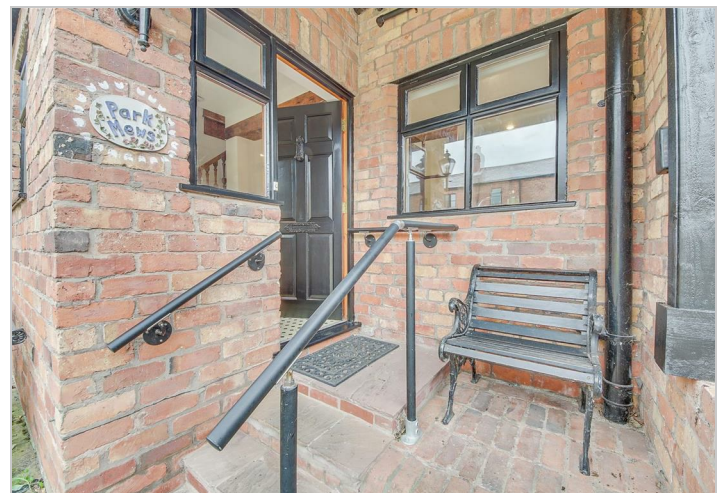

Energy Efficiency Graph

These particulars, whilst believed to be accurate are set out as a general outline only for guidance and do not constitute any part of an offer or contract. Intending purchasers should not rely on them as statements of representation of fact, but must satisfy themselves by inspection or otherwise as to their accuracy. No person in this firm's employment has the authority to make or give any representation or warranty in respect of the property.