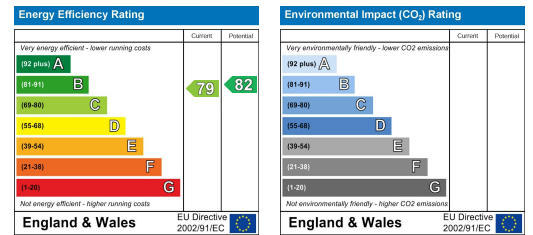

Energy Efficiency Graph

These particulars, whilst believed to be accurate are set out as a general outline only for guidance and do not constitute any part of an offer or contract. Intending purchasers should not rely on them as statements of representation of fact, but must satisfy themselves by inspection or otherwise as to their accuracy. No person in this firm's employment has the authority to make or give any representation or warranty in respect of the property.