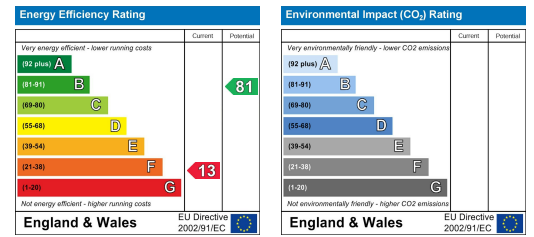

Energy Efficiency Graph

These particulars, whilst believed to be accurate are set out as a general outline only for guidance and do not constitute any part of an offer or contract. Intending purchasers should not rely on them as statements of representation of fact, but must satisfy themselves by inspection or otherwise as to their accuracy. No person in this firm's employment has the authority to make or give any representation or warranty in respect of the property.