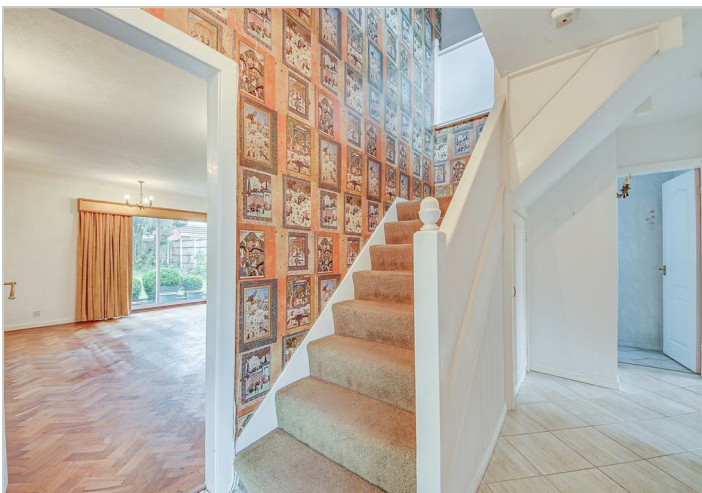

Energy Efficiency Graph

These particulars, whilst believed to be accurate are set out as a general outline only for guidance and do not constitute any part of an offer or contract. Intending purchasers should not rely on them as statements of representation of fact, but must satisfy themselves by inspection or otherwise as to their accuracy. No person in this firm's employment has the authority to make or give any representation or warranty in respect of the property.