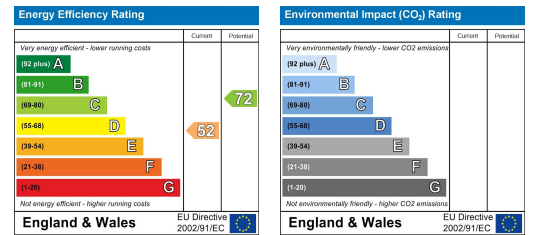

Energy Efficiency Graph

These particulars, whilst believed to be accurate are set out as a general outline only for guidance and do not constitute any part of an offer or contract. Intending purchasers should not rely on them as statements of representation of fact, but must satisfy themselves by inspection or otherwise as to their accuracy. No person in this firm's employment has the authority to make or give any representation or warranty in respect of the property.