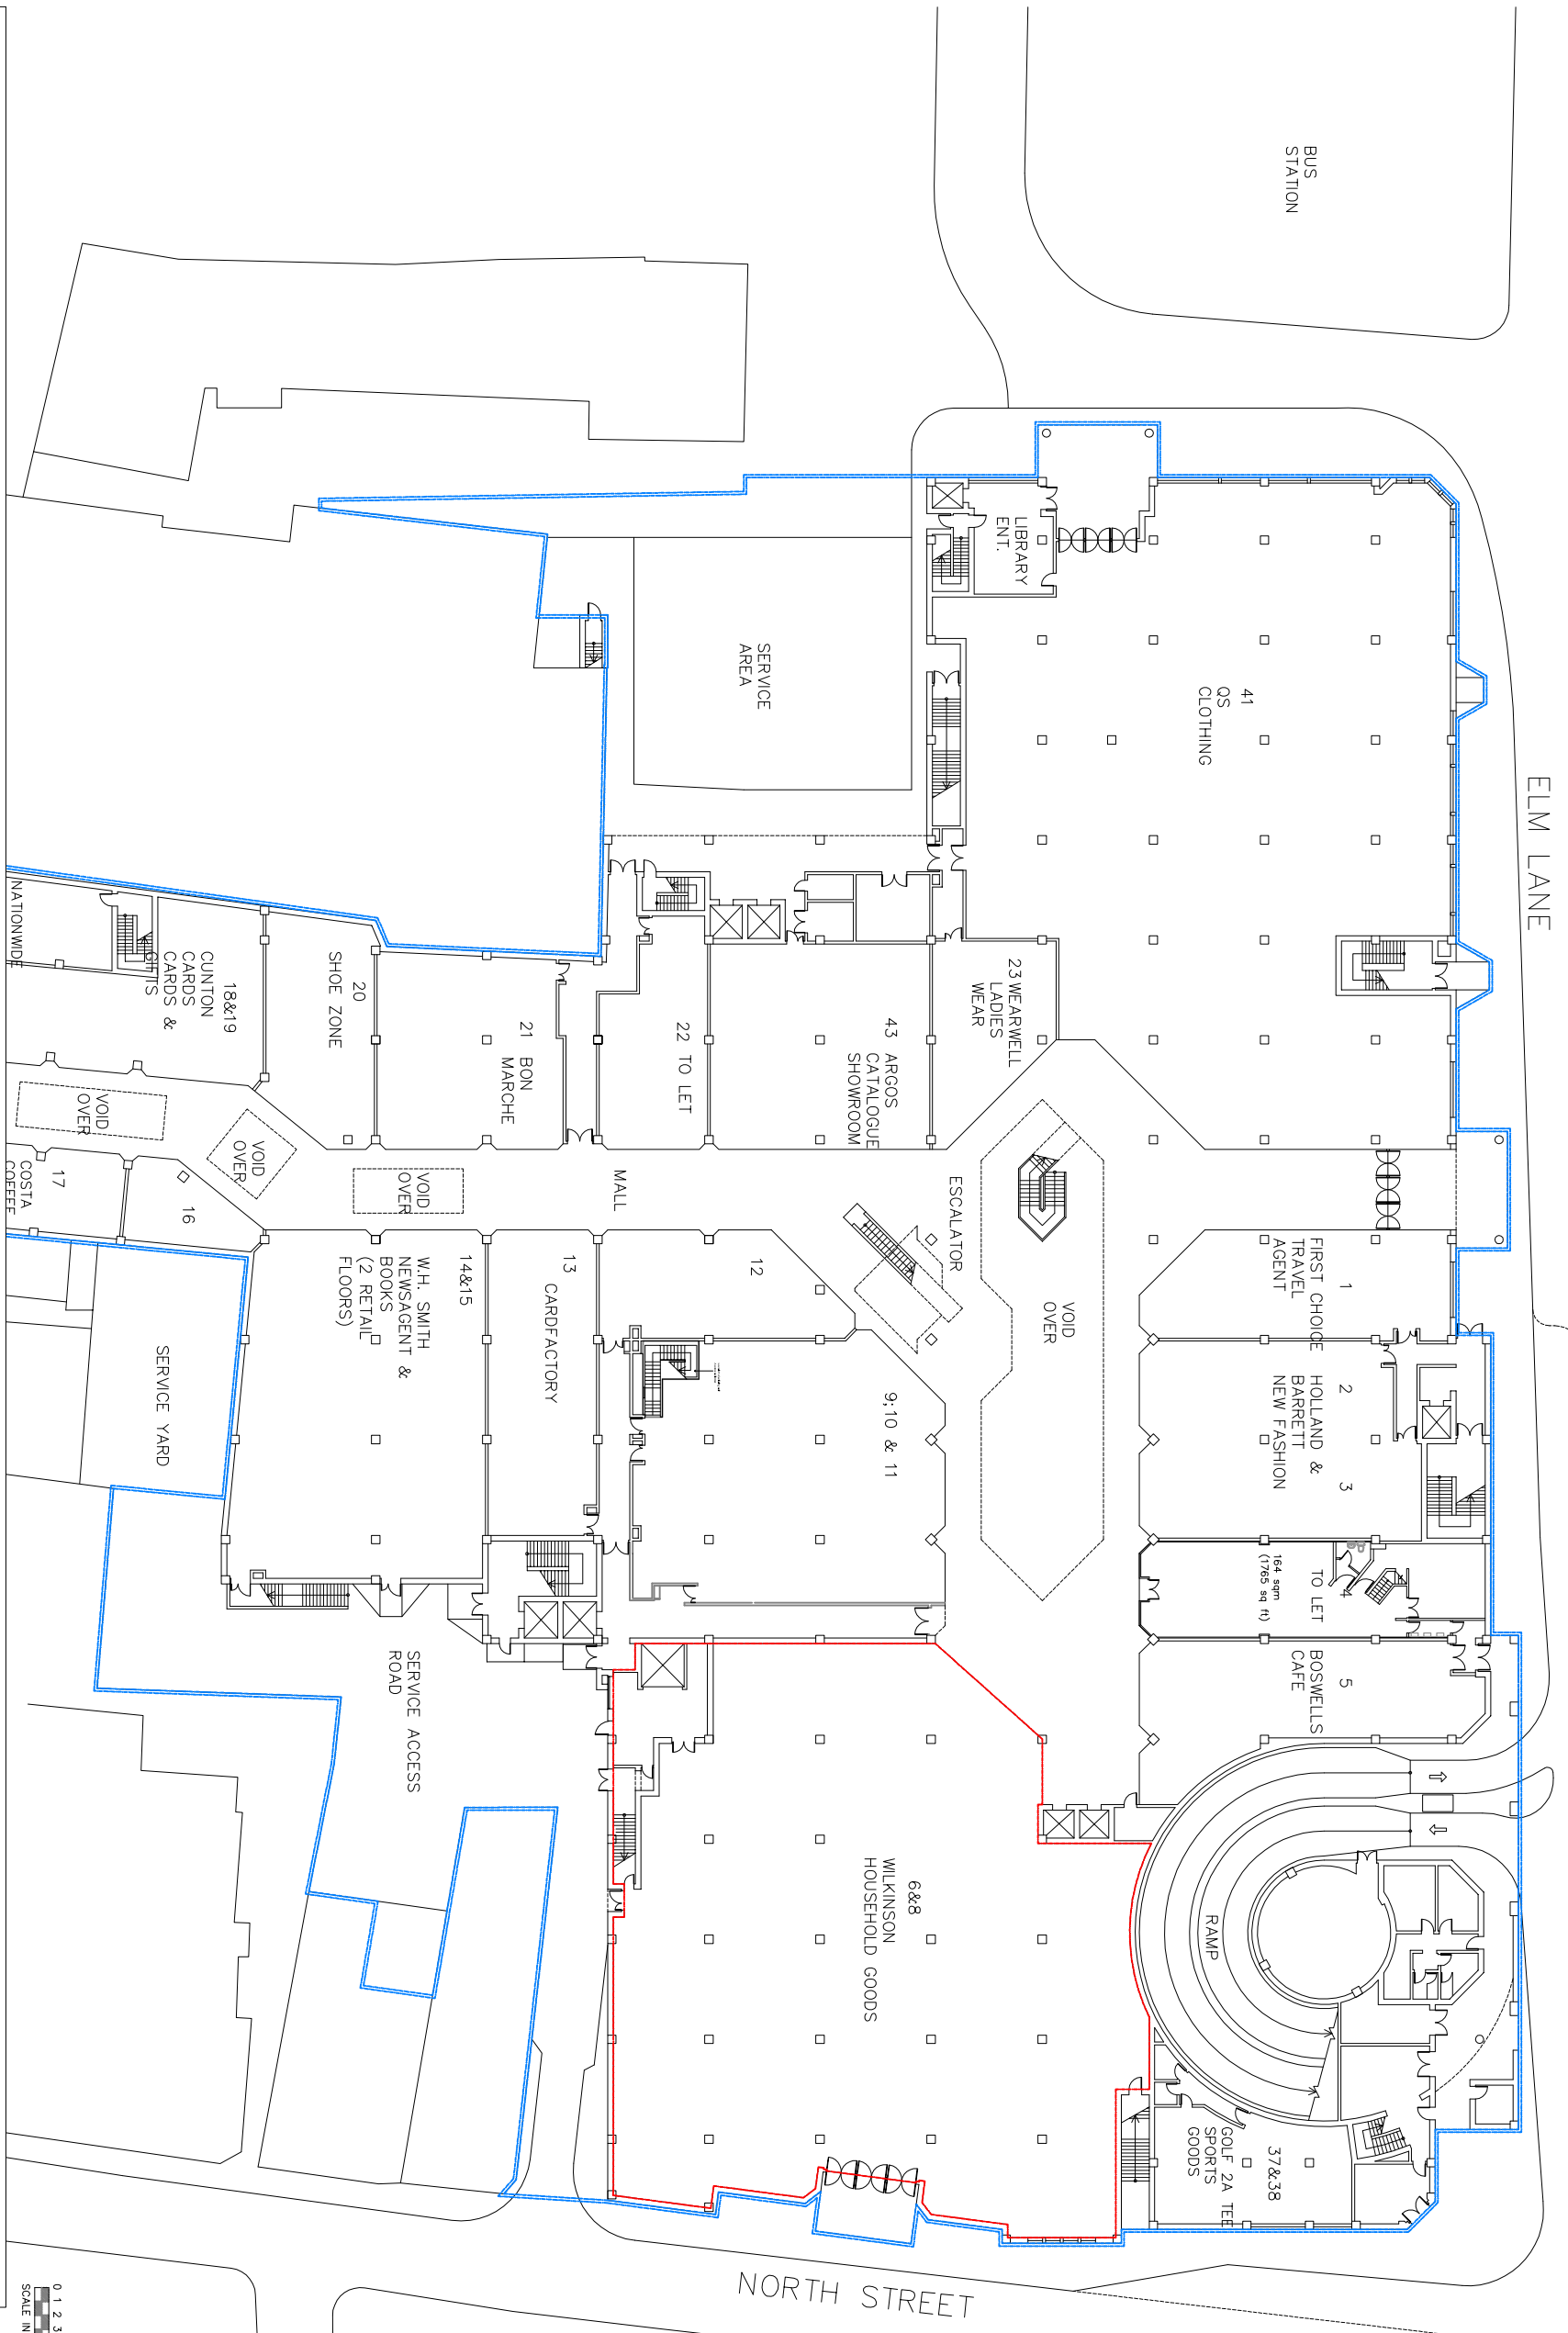

A B C D E F G H J K L M N P Q R S T U V W X Y Z

MERIDIAN SHOPPING CENTRE

HAVANT

Drawing Title: **Ground Floor Plan**
 Unit 6&8
 Scale: 1:500 @A3
 Date: January 2016
 Drawing Number: 0714_LP100

247-248 Cromwell Rd
 London SW5 9GA
 t 020 7370 9830
 f 020 7370 9893
 e mail@kmw.co.uk
 www.kmw.co.uk