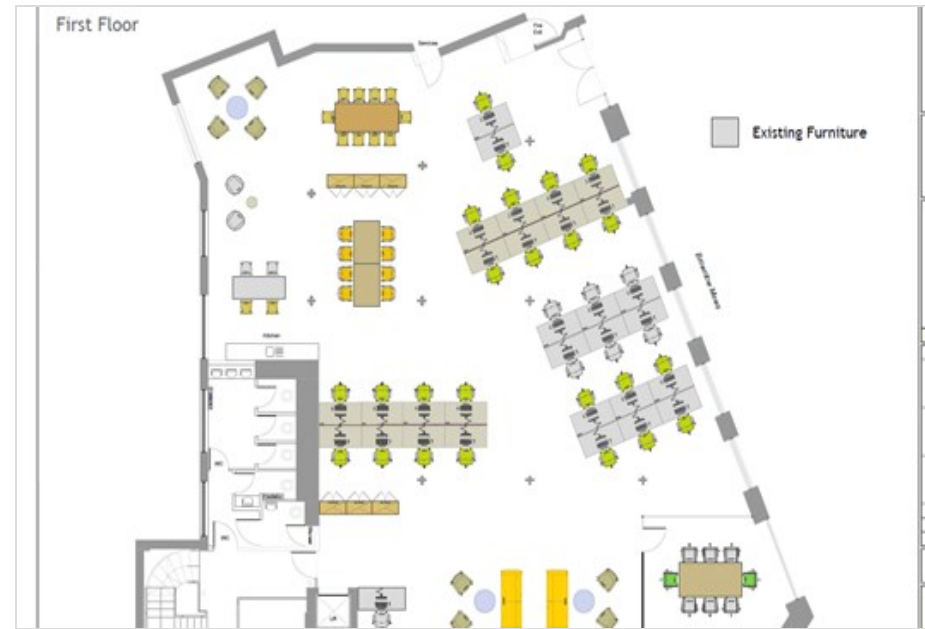

Farebrother

4 Roger Street, London,
WC1N 2JX

OFFICE TO RENT
3,750 SQ FT

farebrother.com
020 7405 4545

DESCRIPTION

Fully fitted office space to let on Roger Street

4 Roger Street provides newly refurbished, fully fitted office accommodation in the heart of Bloomsbury. The area is home to an array of occupiers owing to its ease of connectivity across central London and the vibrant Midtown sub-market.

ACCOMMODATION

FLOOR	AREA (SQ FT)	AVAILABILITY	DESK SUITABILITY NO
1st floor	3,750	Available	34 - 57
Total	3,750		

AMENITIES

Newly refurbished	Fully fitted and furnished
New flooring throughout	New modern lighting
Comfort cooling	New kitchenette
Crittall style meeting room	Shower facility
Passenger lift	Cycle storage available
Car parking available as a separate arrangement	