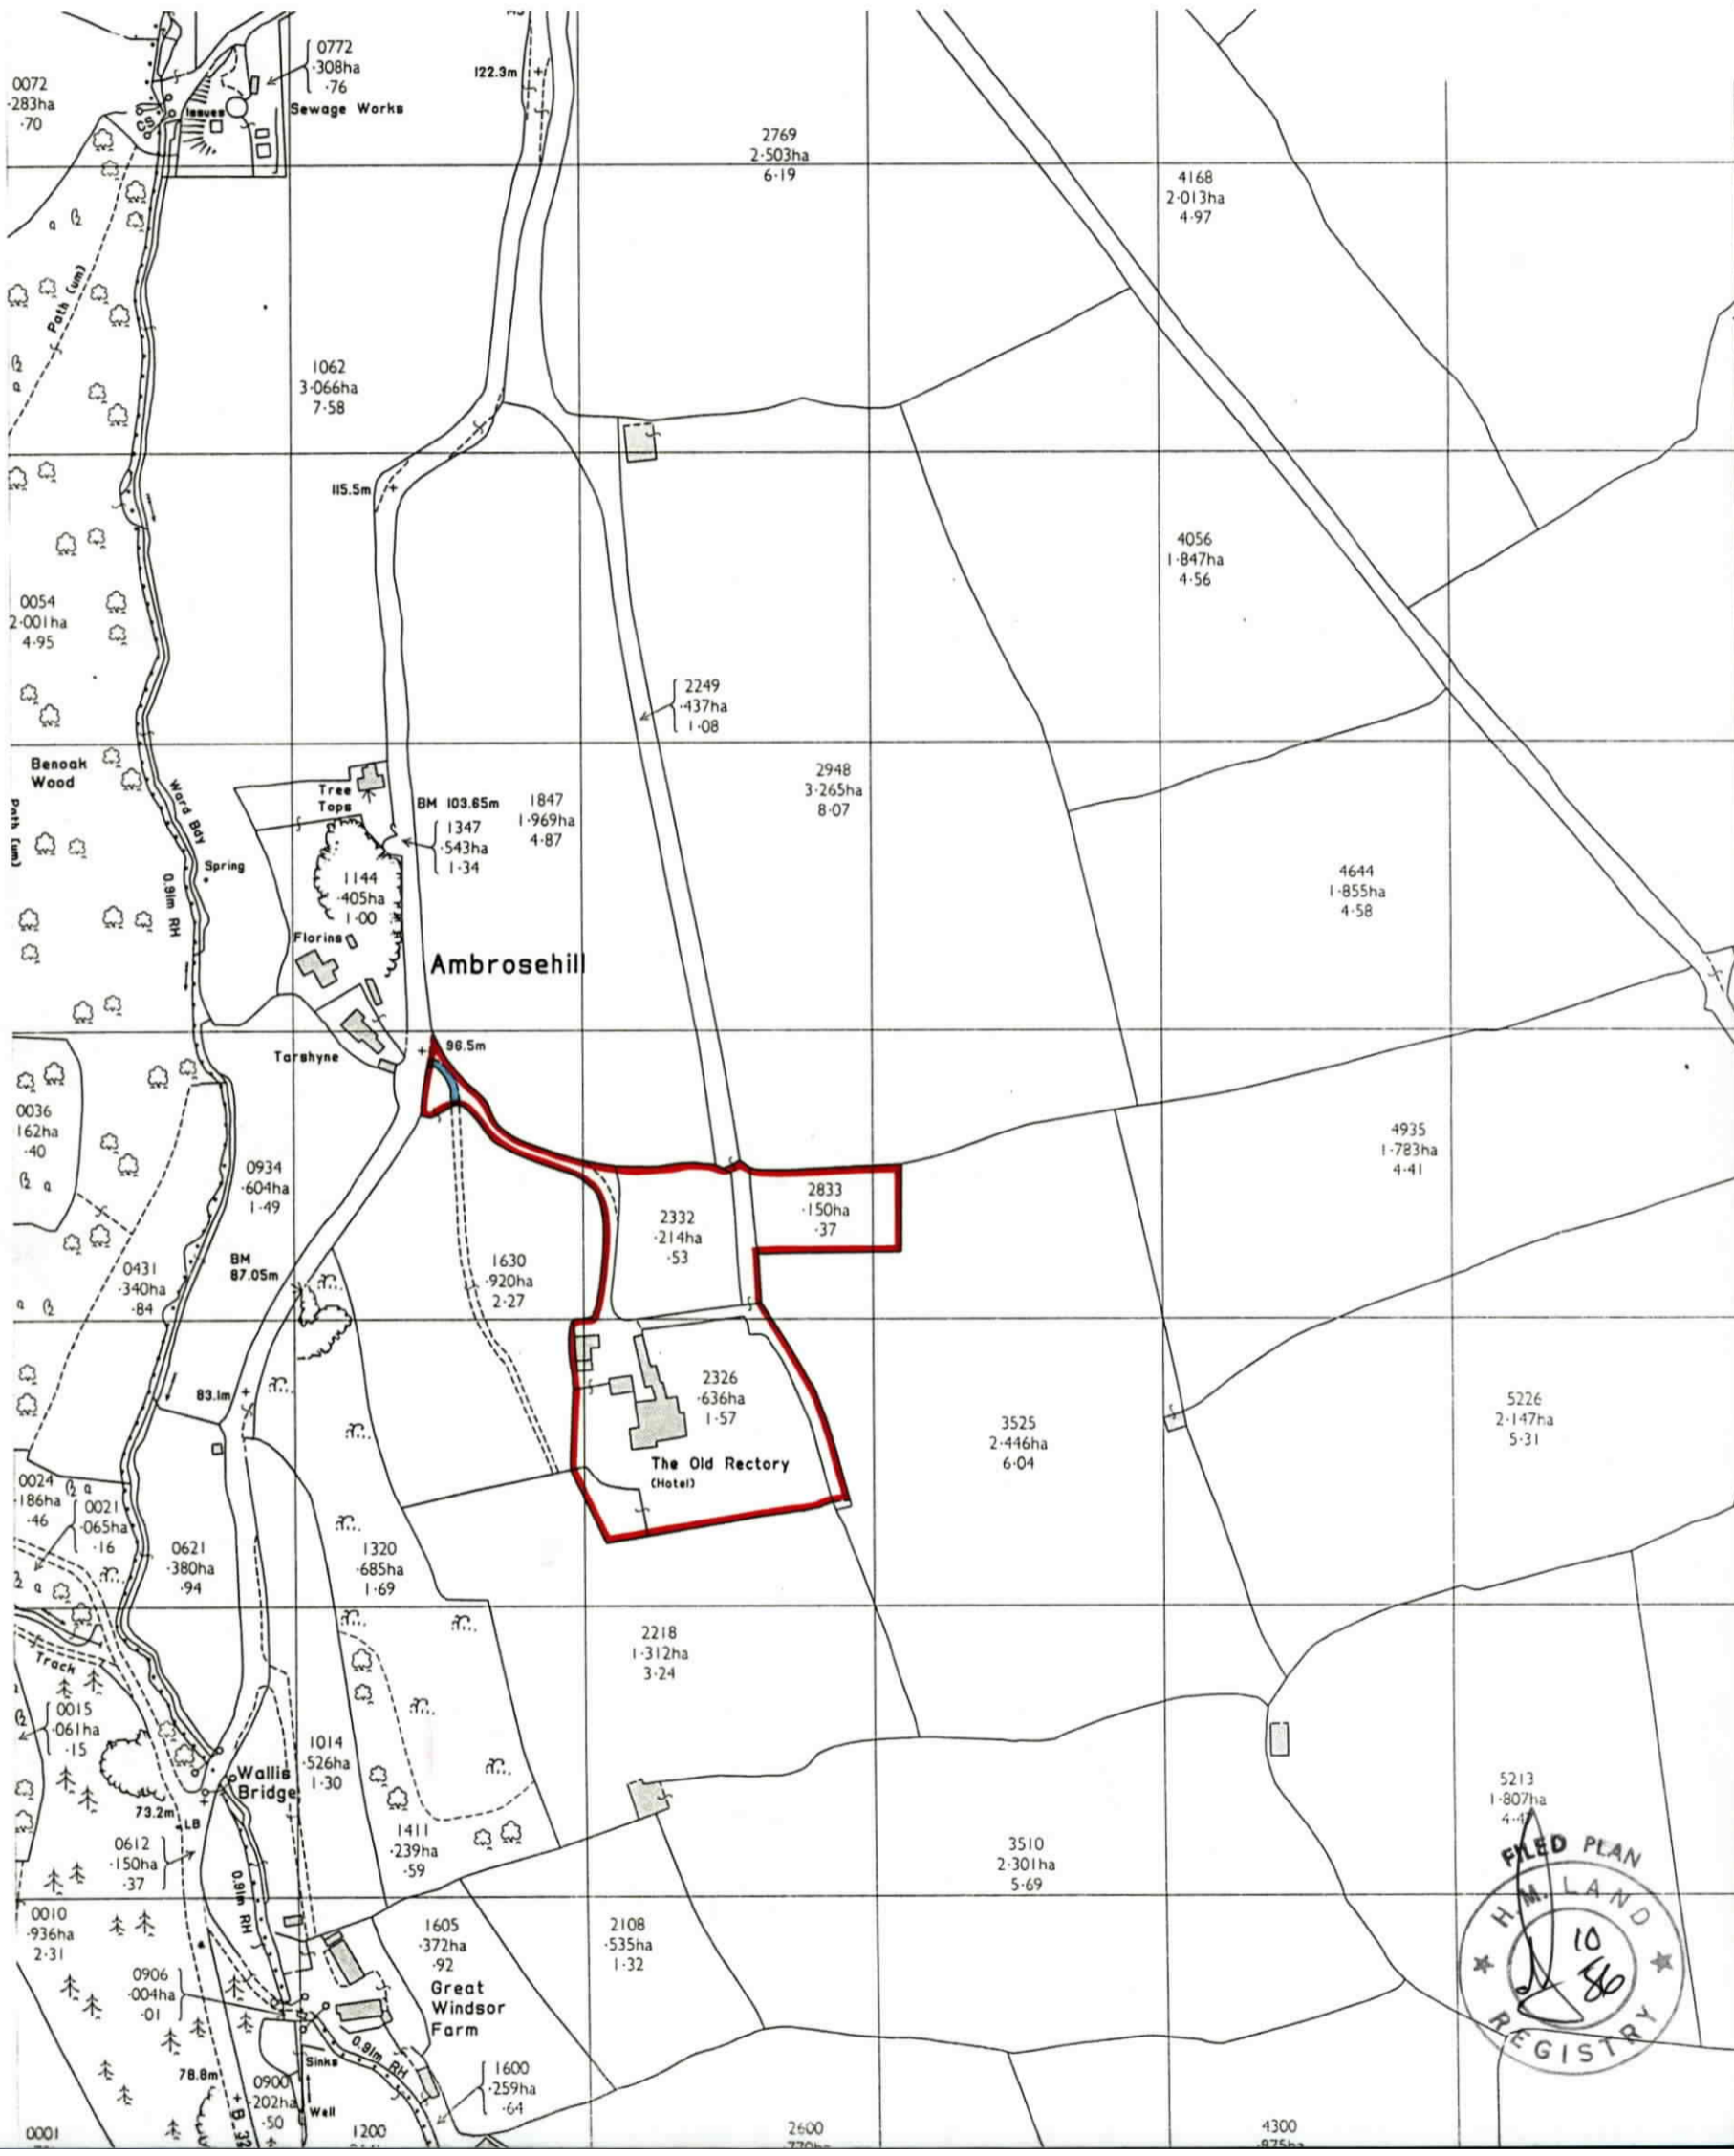

H.M. LAND REGISTRY

TITLE NUMBER

CL 26145

ORDNANCE SURVEY
PLAN REFERENCE

SX 2460

Scale
1/2500

COUNTY CORNWALL

DISTRICT CARADON

© Crown Copyright

This is a copy of the title plan on 30 MAY 2024 at 20:23:47. This copy does not take account of any application made after that time even if still pending in HM Land Registry when this copy was issued.

HM Land Registry endeavours to maintain high quality and scale accuracy of title plan images. The quality and accuracy of any print will depend on your printer, your computer and its print settings. This title plan shows the general position, not the exact line, of the boundaries. It may be subject to distortions in scale. Measurements scaled from this plan may not match measurements between the same points on the ground.