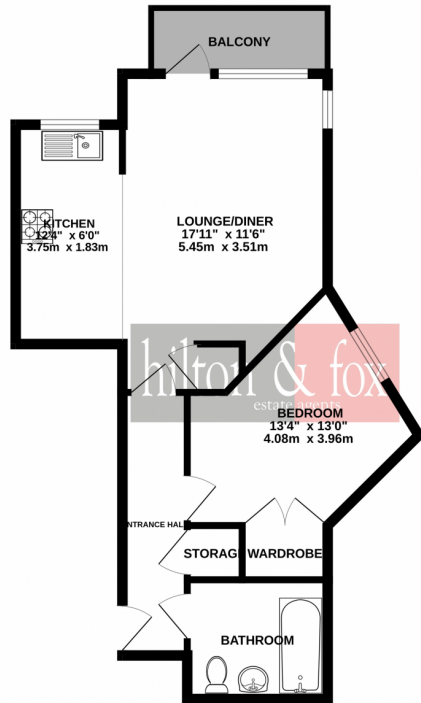

SECOND FLOOR
504 sq.ft. (46.8 sq.m.) approx.