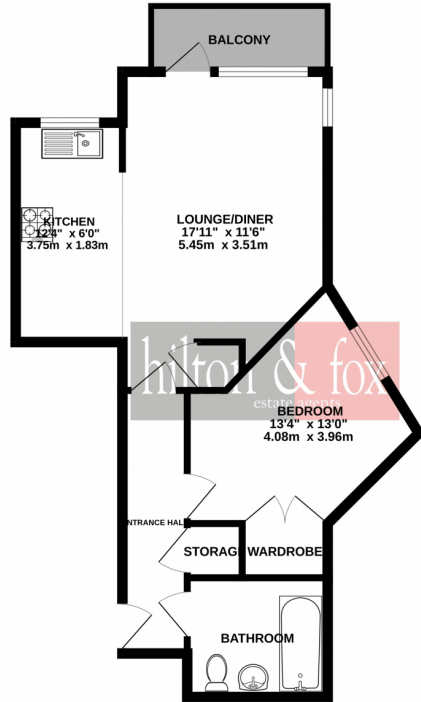

SECOND FLOOR
504 sq.ft. (46.8 sq.m.) approx.