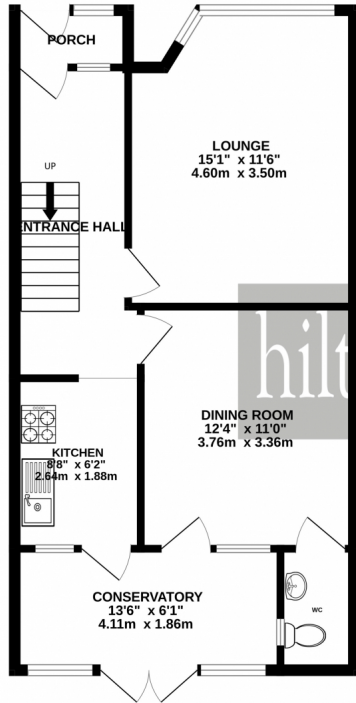

GROUND FLOOR
571 sq.ft. (53.1 sq.m.) approx.