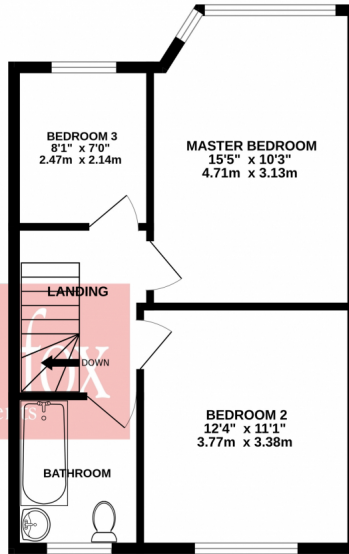

1ST FLOOR
448 sq.ft. (41.6 sq.m.) approx.