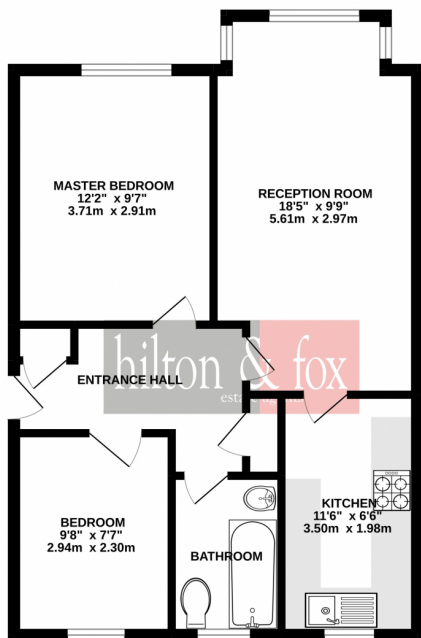

GROUND FLOOR