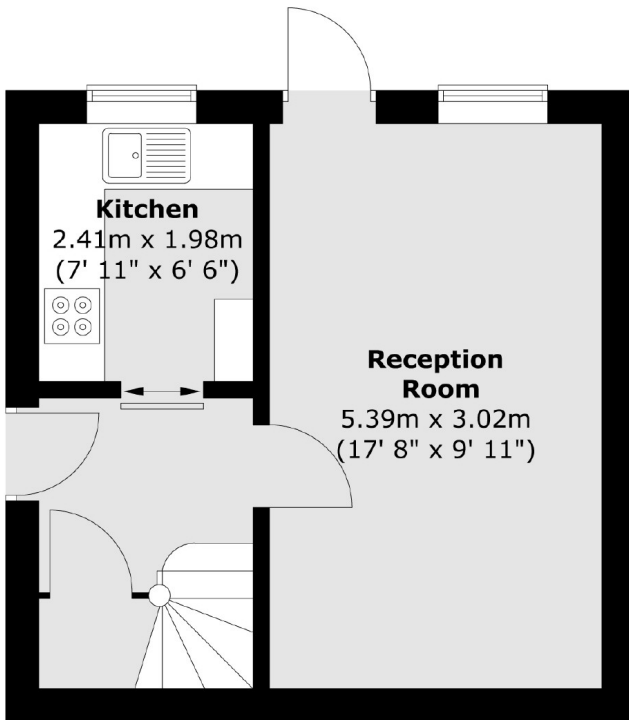

Manor Vale, TW8

£450 Per week

A beautifully presented two bedroom Mews house situated on a quiet cul de sac, featuring separate kitchen, spacious reception room, two bedrooms, modern bathroom and outside space.

Manor Vale is on Boston Manor Road in-between Northfields and Boston Manor Tube (both Piccadilly Line) and Brentford station (National Rail).

Features

- Two bedrooms
- Separate kitchen
- Spacious reception room
- Furnished/Unfurnished
- Outside space
- Off street parking

Manor Vale, Brentford, TW8

Ground Floor

First Floor

Total area (approx.) : 54.8 sq. m (590 sq. ft)