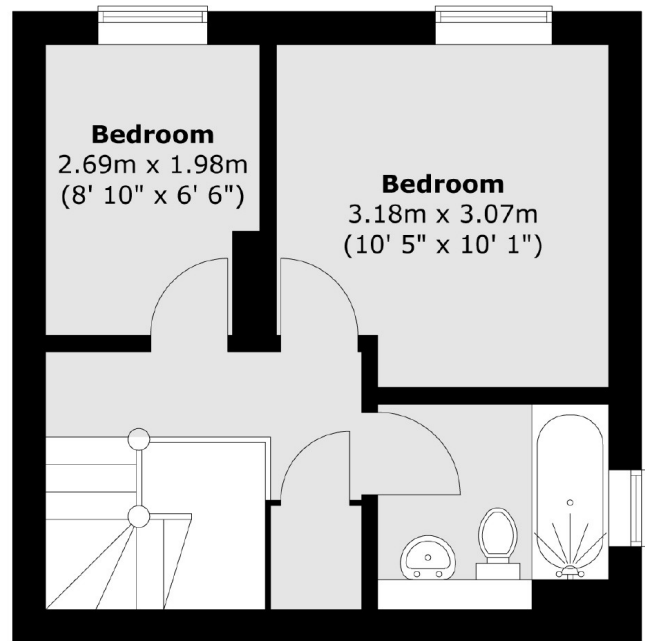

Manor Vale, TW8

£450 Per week

A beautifully presented two bedroom Mews house situated on a quiet cul de sac, featuring separate kitchen, spacious reception room, two bedrooms, modern bathroom and outside space.

Manor Vale is on Boston Manor Road in-between Northfields and Boston Manor Tube (both Piccadilly Line) and Brentford station (National Rail).

Features

- Two bedrooms
- Separate kitchen
- Spacious reception room
- Furnished/Unfurnished
- Outside space
- Off street parking

Manor Vale, Brentford, TW8

Ground Floor

First Floor

Total area (approx.) : 54.8 sq. m (590 sq. ft)