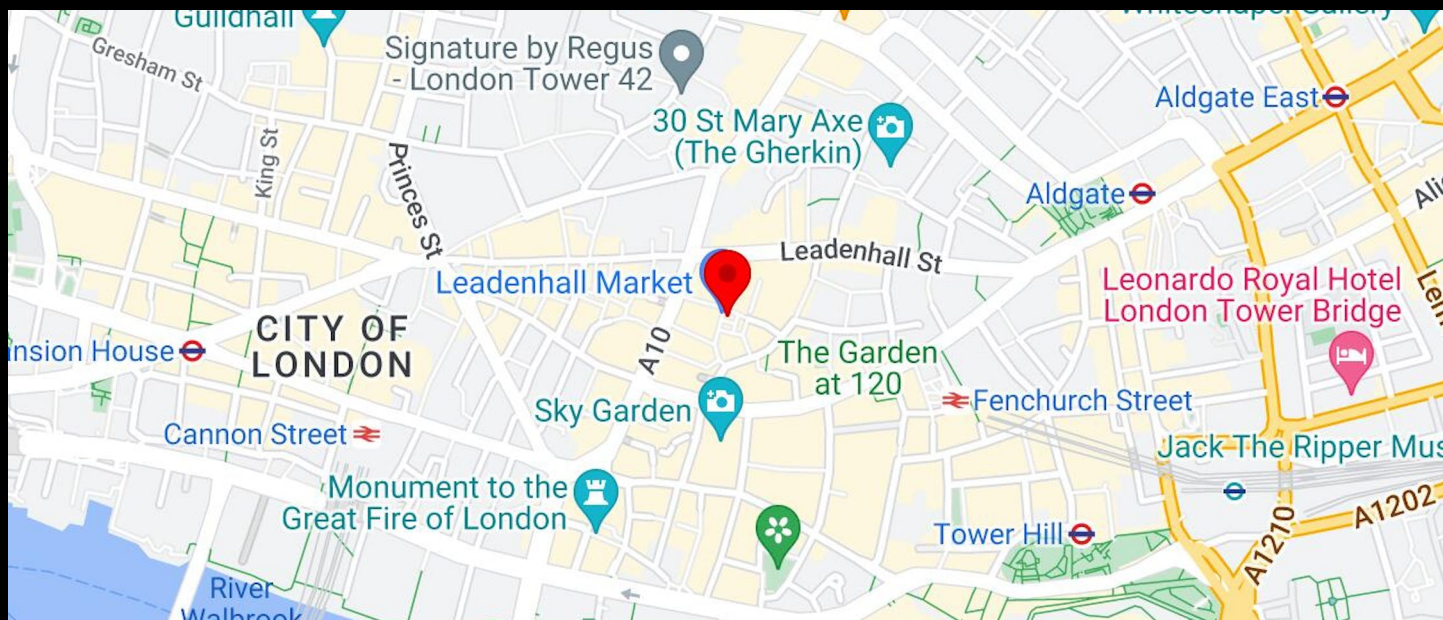

## LEADENHALL MARKET

Leadenhall Market, London, EC3V

TO REQUEST A VIEWING CALL US

**BNP PARIBAS  
REAL ESTATE**

[www.realestate.bnpparibas.co.uk](http://www.realestate.bnpparibas.co.uk)

## LOCATION

Leadenhall Market is a covered market situated within the City of London. Bank, Monument, Cannon Street and Aldgate Moorgate Underground Stations are only a short walk away. The building benefits from local amenity on your door step with the market offering a wide range of boutique retailers, restaurants, cafes and wine bars.