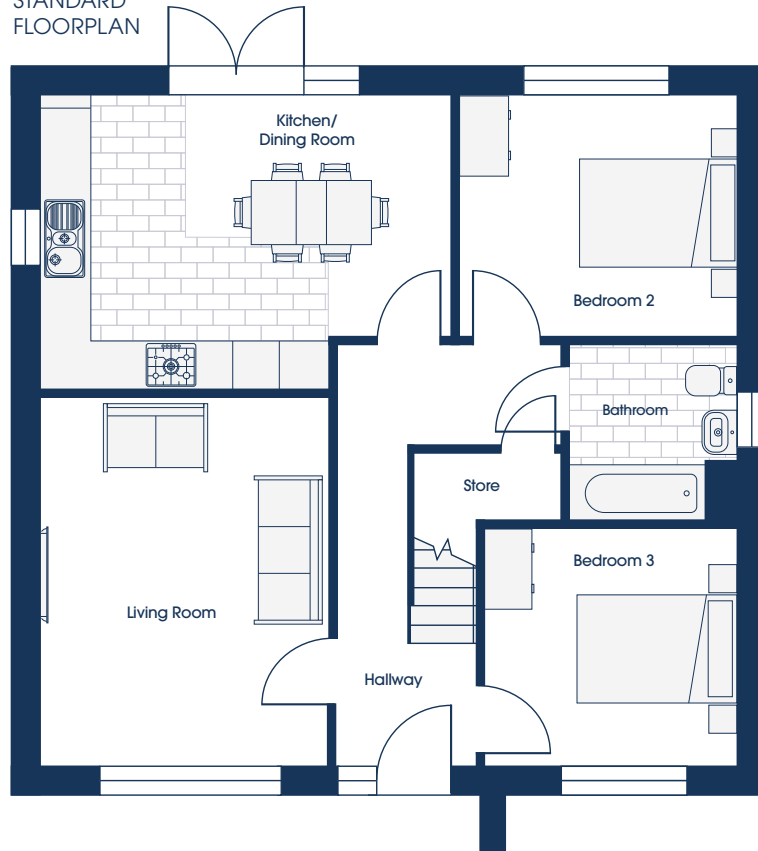

# GROUND FLOOR

### 1 FAMILY

Kitchen/Dining	5.14m* x 3.36m*	16'11"* x 12'0"*
Living Room	3.59m x 4.60m	11'9" x 15'1"
Bedroom 2	3.45m x 3.01m	11'4" x 9'11"
Bedroom 3	3.17m x 2.96m	10'5" x 9'9"
Bathroom	2.10m* x 2.20m	6'11"* x 7'2"

### 1 ENTERTAIN

Kitchen/Dining/Living	8.69m* x 3.66m*	28'6"* x 12'0"*
Living Room	3.59m x 4.60m	11'9" x 15'1"
Bedroom 2	3.17m x 2.96m	10'5" x 9'9"
Bathroom	2.10m* x 2.20m	6'11"* x 7'2"

# FIRST FLOOR OPTIONS

STANDARD FLOORPLAN

1 SLEEP

3 2

Master Bedroom 7.19m\* x 4.55m\* 23'7"\* x 14'11"\*

En Suite 1.40m x 2.40m 4'7" x 7'11"