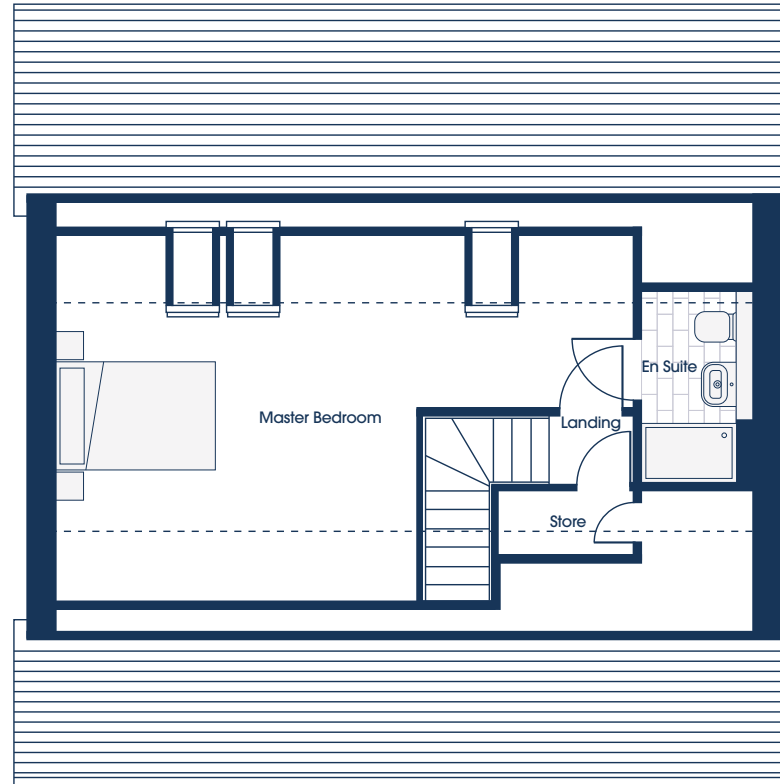

FIRST FLOOR OPTIONS

STANDARD FLOORPLAN

1 SLEEP

3 2

Master Bedroom 7.19m* x 4.55m* 23'7"* x 14'11"*

En Suite 1.40m x 2.40m 4'7" x 7'11"