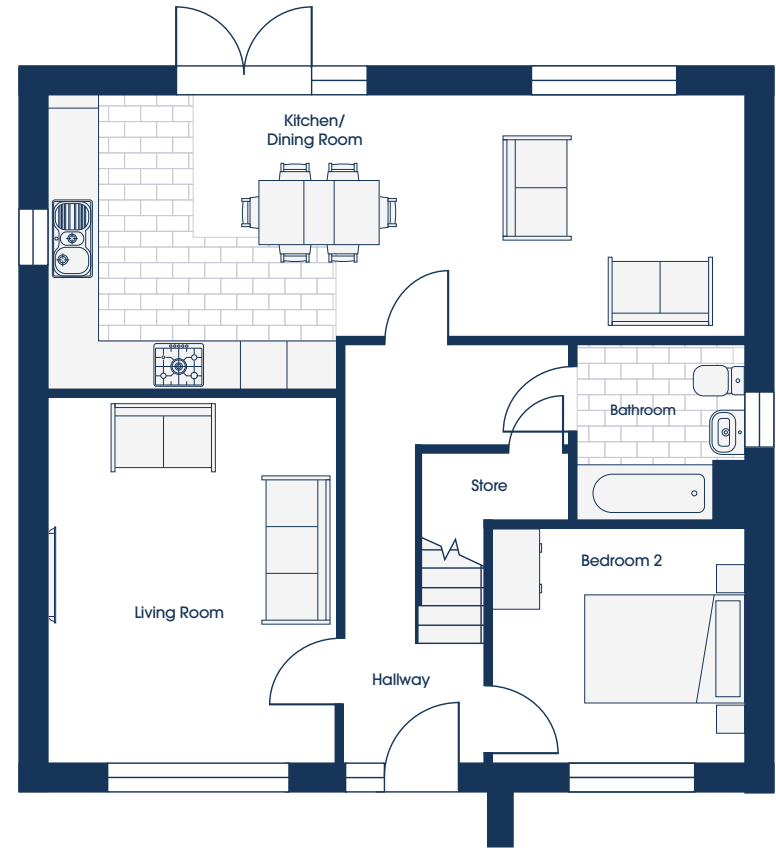

# GROUND FLOOR

## OPTIONS

STANDARD FLOORPLAN

### 1 FAMILY

Kitchen/Dining	5.14m* x 3.36m*	16'11"* x 12'0"*
Living Room	3.59m x 4.60m	11'9" x 15'1"
Bedroom 2	3.45m x 3.01m	11'4" x 9'11"
Bedroom 3	3.17m x 2.96m	10'5" x 9'9"
Bathroom	2.10m* x 2.20m	6'11"* x 7'2"

### 1 ENTERTAIN

Kitchen/Dining/Living	8.69m* x 3.66m*	28'6"* x 12'0"*
Living Room	3.59m x 4.60m	11'9" x 15'1"
Bedroom 2	3.17m x 2.96m	10'5" x 9'9"
Bathroom	2.10m* x 2.20m	6'11"* x 7'2"