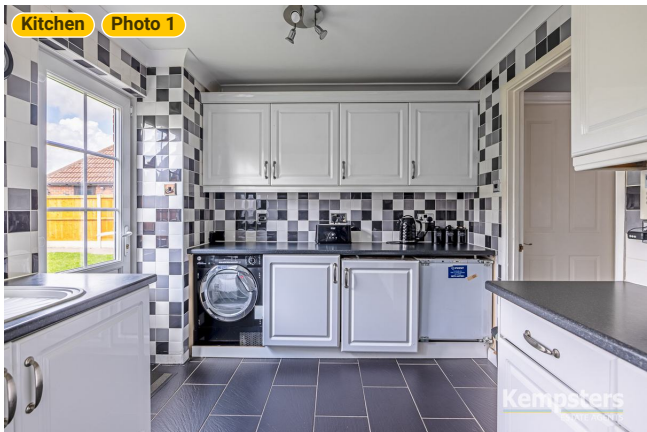

25 Antelope Avenue

25 Antelope Avenue, RM16 6QT Grays, England, United Kingdom
TOTAL AREA: 1117.87 sq ft • LIVING AREA: 987.20 sq ft • FLOORS: 2 • ROOMS: 15

▼ Photos/Kitchen

KEMPSTERS
ESTATE AGENTS