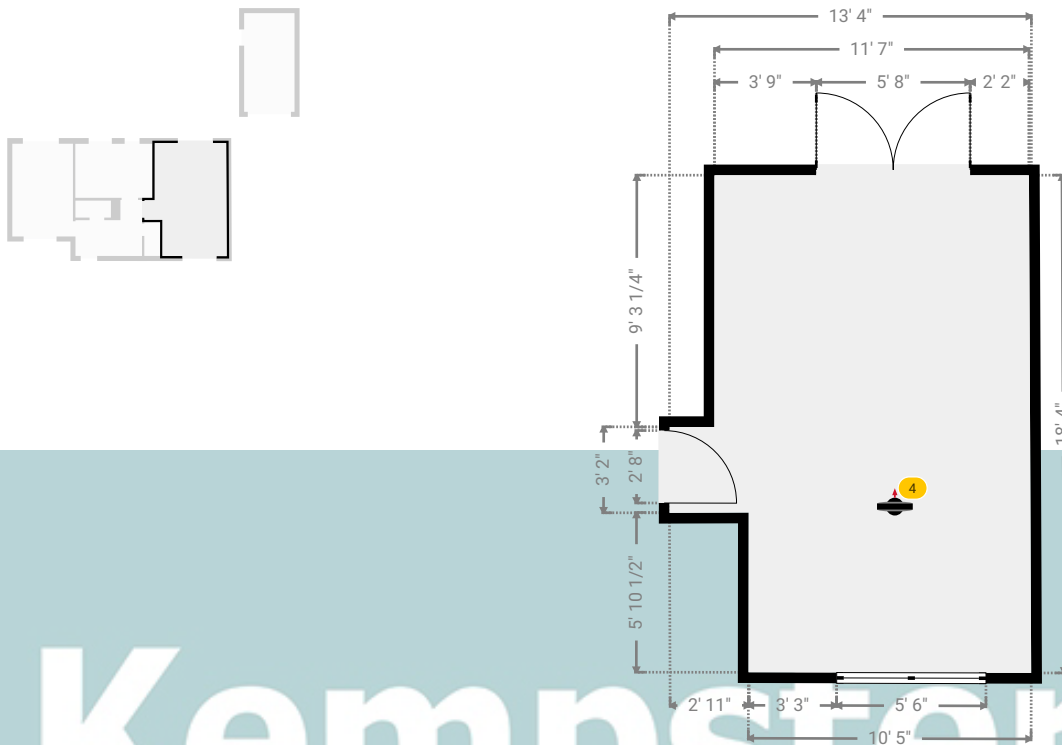

WIDTH: 13' 4" • LENGTH: 18' 4"
AREA: 210.85 sq ft • PERIMETER: 63' 2 1/2"

▼ Lounge/Ground Floor

Photos
3 Photos (see photos page)

4 360 PANORAMA

Photo
1 Photo (see photos page)

25 Antelope Avenue

25 Antelope Avenue, RM16 6QT Grays, England, United Kingdom
TOTAL AREA: 1117.87 sq ft • LIVING AREA: 987.20 sq ft • FLOORS: 2 • ROOMS: 15