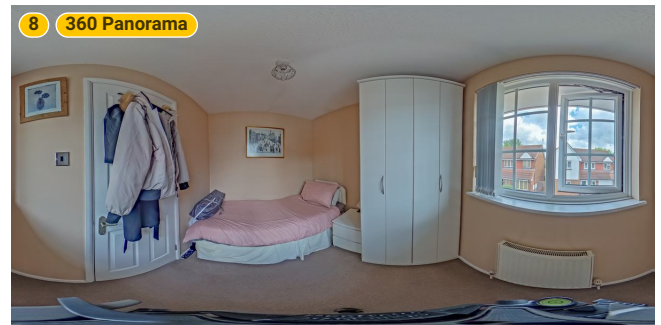

25 Antelope Avenue

25 Antelope Avenue, RM16 6QT Grays, England, United Kingdom
TOTAL AREA: 1117.87 sq ft • LIVING AREA: 987.20 sq ft • FLOORS: 2 • ROOMS: 15

Kempsters
ESTATE AGENTS

▼ Photos/Bedroom 3

Kempsters
ESTATE AGENTS