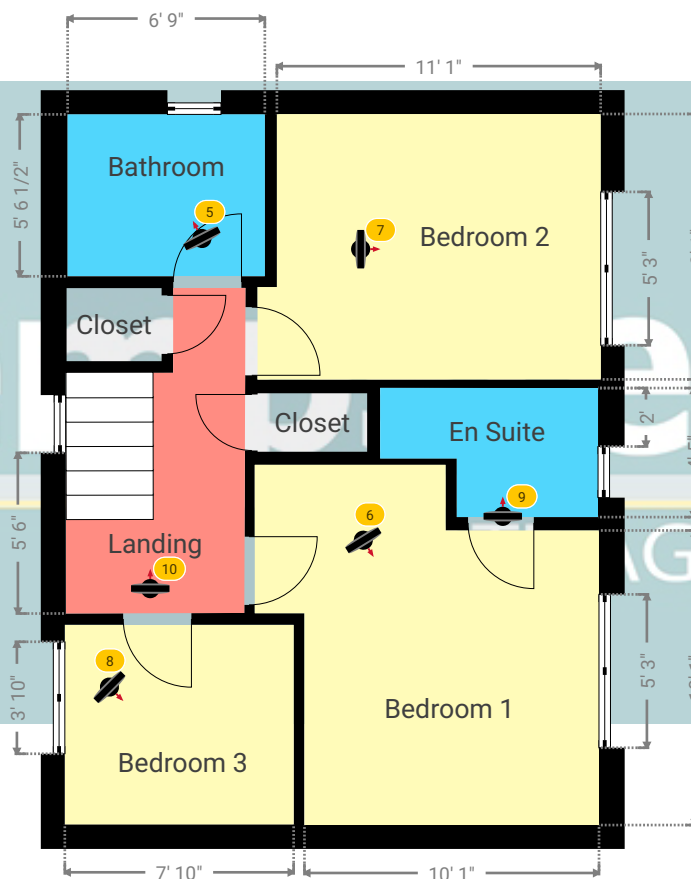

25 Antelope Avenue

25 Antelope Avenue, RM16 6QT Grays, England, United Kingdom
TOTAL AREA: 1117.87 sq ft • LIVING AREA: 987.20 sq ft • FLOORS: 2 • ROOMS: 15

▼ 1st Floor

TOTAL AREA: 415.47 sq ft • LIVING AREA: 415.47 sq ft • ROOMS: 8

Kempsters Estate Agents take no responsibility for any error, omission, misstatement or use of data shown. This plan is for illustrative purposes only and whilst every attempt has been made to ensure the accuracy of the floorplan shown, all measurements, positioning, fixtures, fittings and any other data shown are an approximate interpretation for illustrative purposes only. These plans are the property of Kempsters Estate Agents Ltd and must not be reproduced in any form without our permission.