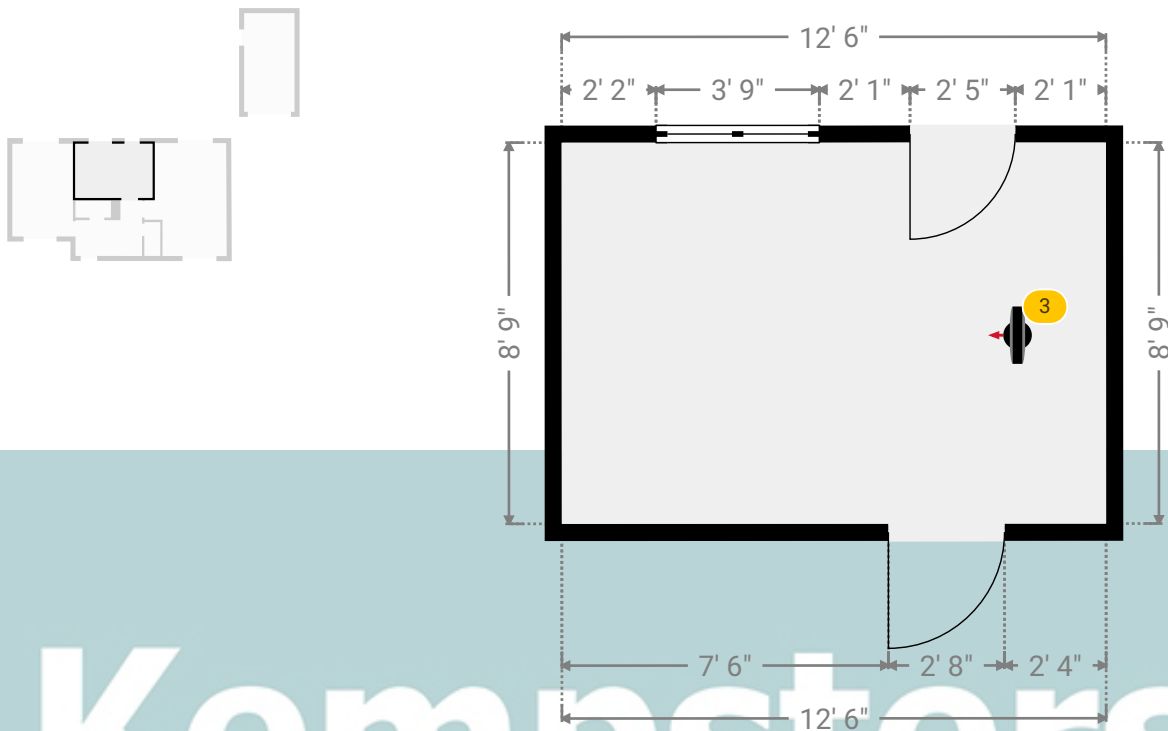

WIDTH: 10' 9 1/2" • LENGTH: 9' 1"
AREA: 74.04 sq ft • PERIMETER: 39' 8 3/4"

Kempsters

ESTATE AGENTS

▼ Hall/Ground Floor

Photos
2 Photos (see photos page)

2 360 PANORAMA

Photo
1 Photo (see photos page)

25 Antelope Avenue

25 Antelope Avenue, RM16 6QT Grays, England, United Kingdom
TOTAL AREA: 1117.87 sq ft • LIVING AREA: 987.20 sq ft • FLOORS: 2 • ROOMS: 15

▼ Kitchen Ground Floor

WIDTH: 12' 6" • LENGTH: 8' 9"
AREA: 109.40 sq ft • PERIMETER: 42' 6"