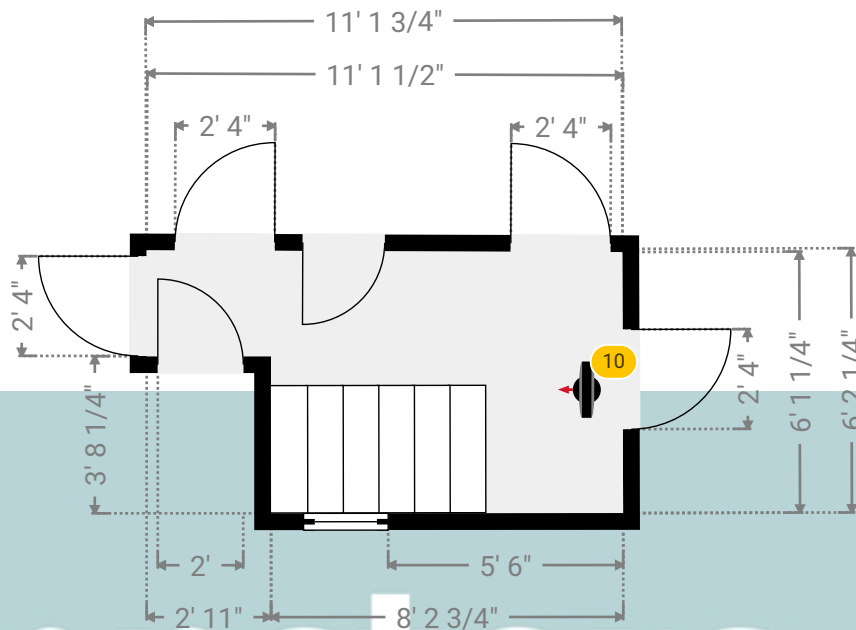

Kempsters
ESTATE AGENTS

▼ Photos/En Suite

Kempsters
ESTATE AGENTS

25 Antelope Avenue

25 Antelope Avenue, RM16 6QT Grays, England, United Kingdom
TOTAL AREA: 1117.87 sq ft • LIVING AREA: 987.20 sq ft • FLOORS: 2 • ROOMS: 15

▼ Landing 1st Floor

WIDTH: 11' 1 3/4" • LENGTH: 6' 2 1/4"
AREA: 57.60 sq ft • PERIMETER: 34' 6 1/2"

Kempsters

ESTATE AGENTS

▼ Landing/1st Floor

Photos
2 Photos (see photos page)

10 360 PANORAMA

Photo
1 Photo (see photos page)