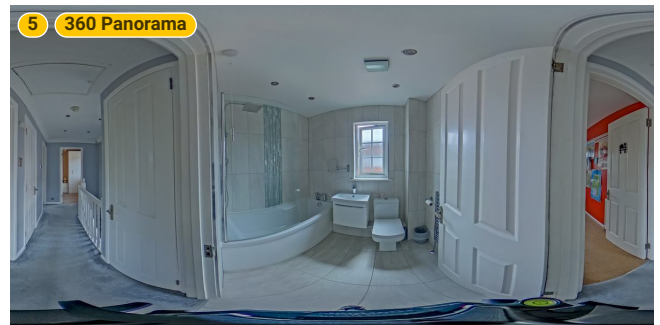

25 Antelope Avenue

25 Antelope Avenue, RM16 6QT Grays, England, United Kingdom
TOTAL AREA: 1117.87 sq ft • LIVING AREA: 987.20 sq ft • FLOORS: 2 • ROOMS: 15

Kempsters
ESTATE AGENTS

▼ Photos/Bathroom

Kempsters

ESTATE AGENTS