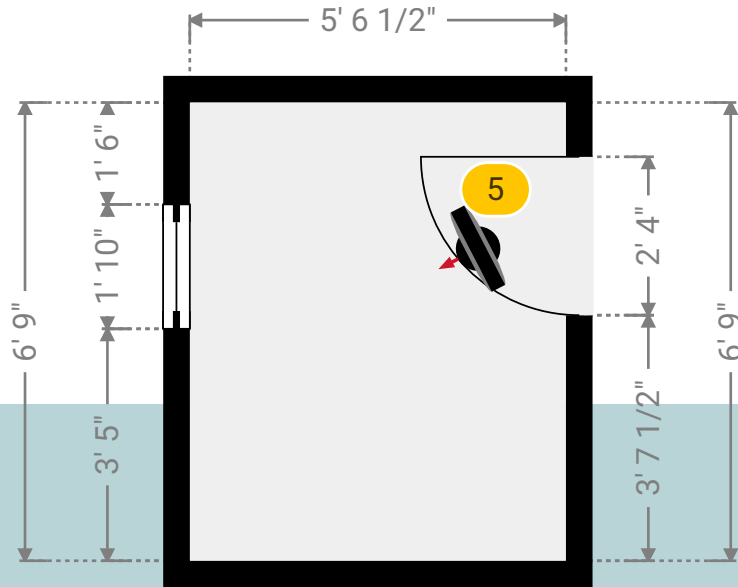

25 Antelope Avenue

25 Antelope Avenue, RM16 6QT Grays, England, United Kingdom
TOTAL AREA: 1117.87 sq ft • LIVING AREA: 987.20 sq ft • FLOORS: 2 • ROOMS: 15

▼ Bathroom 1st Floor

WIDTH: 5' 6 1/2" • LENGTH: 6' 9"
AREA: 37.41 sq ft • PERIMETER: 24' 7"