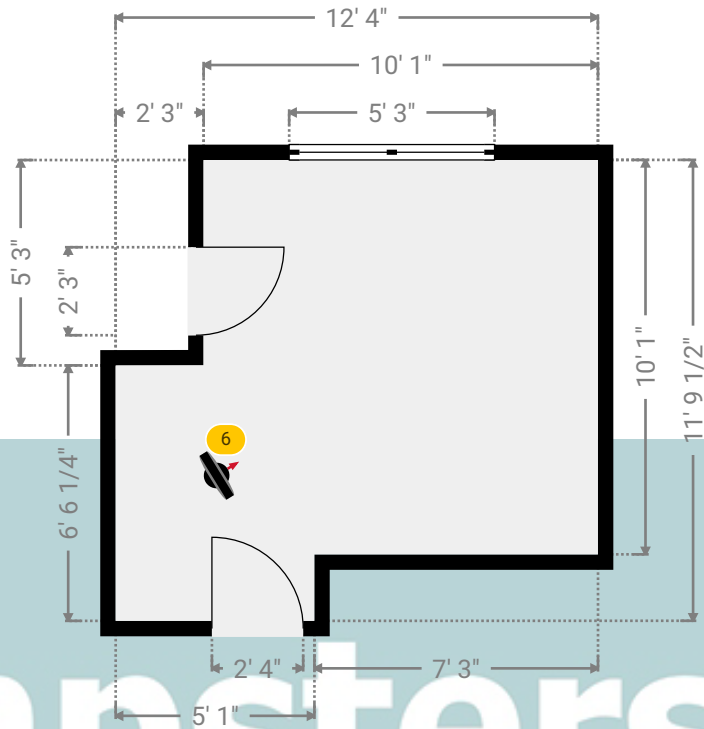

▼ Bedroom 1 1st Floor

WIDTH: 12' 4" • LENGTH: 11' 9 1/2"
AREA: 121.15 sq ft • PERIMETER: 48' 2 3/4"

▼ Bedroom 1/1st Floor

Photos
2 Photos (see photos page)

6 360 PANORAMA

Photo
1 Photo (see photos page)

25 Antelope Avenue