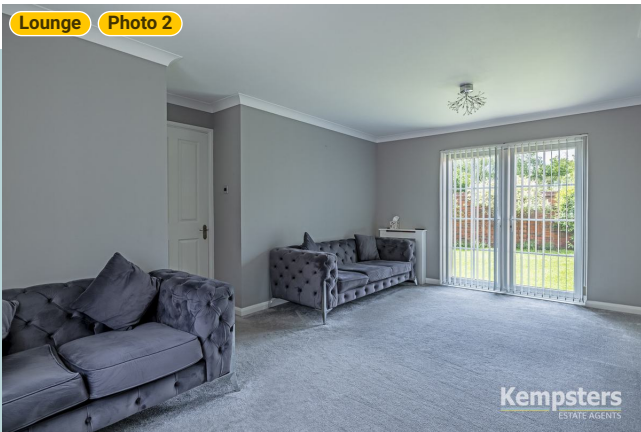

25 Antelope Avenue

25 Antelope Avenue, RM16 6QT Grays, England, United Kingdom
TOTAL AREA: 1117.87 sq ft • LIVING AREA: 987.20 sq ft • FLOORS: 2 • ROOMS: 15

▼ Photos/Lounge

Kempsters
ESTATE AGENTS