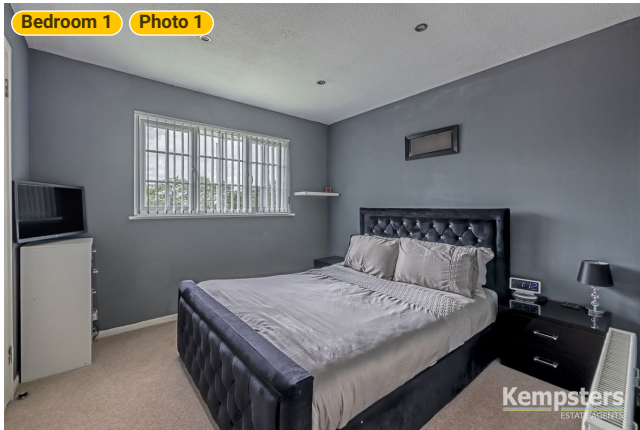

25 Antelope Avenue

25 Antelope Avenue, RM16 6QT Grays, England, United Kingdom

TOTAL AREA: 1117.87 sq ft • LIVING AREA: 987.20 sq ft • FLOORS: 2 • ROOMS: 15

Kempsters
ESTATE AGENTS

▼ Photos/Bedroom 1

Kempsters
ESTATE AGENTS