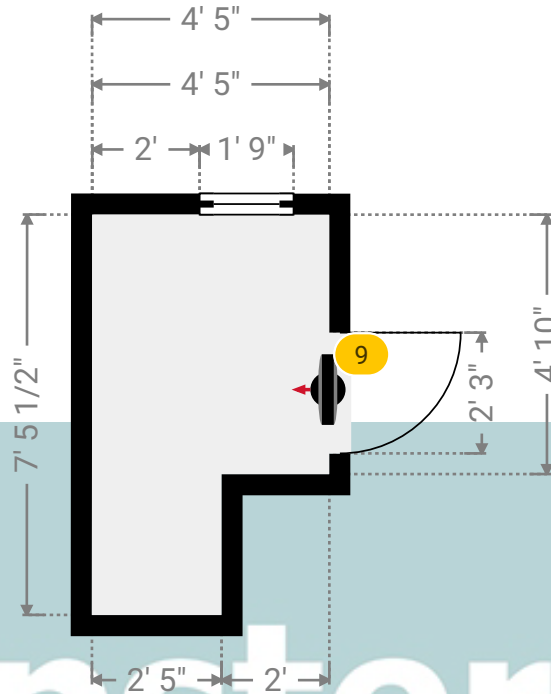

25 Antelope Avenue

25 Antelope Avenue, RM16 6QT Grays, England, United Kingdom
TOTAL AREA: 1117.87 sq ft • LIVING AREA: 987.20 sq ft • FLOORS: 2 • ROOMS: 15

▼ En Suite 1st Floor

WIDTH: 4' 5" • LENGTH: 7' 5 1/2"
AREA: 27.70 sq ft • PERIMETER: 23' 9"

Kempsters

ESTATE AGENTS

▼ En Suite/1st Floor

Photo
1 Photo (see photos page)

9 360 PANORAMA

Photo
1 Photo (see photos page)