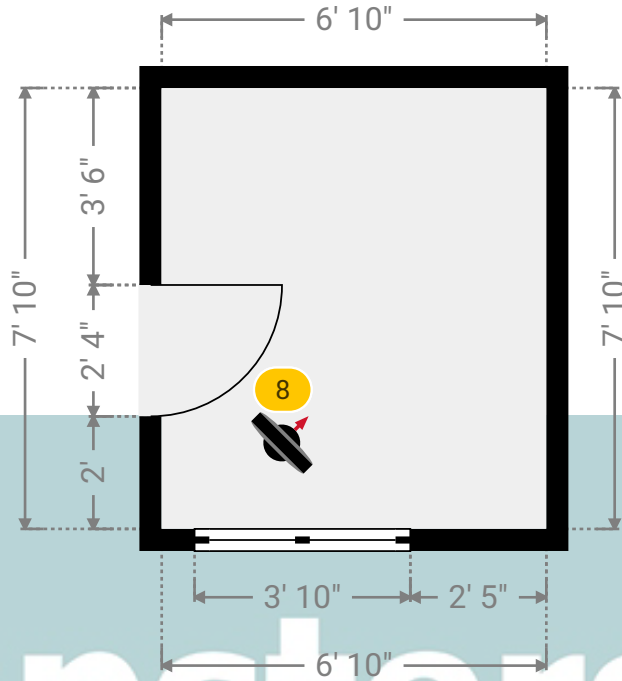

Kempsters
ESTATE AGENTS

▼ Photos/Bedroom 2

Kempsters

ESTATE AGENTS

25 Antelope Avenue

25 Antelope Avenue, RM16 6QT Grays, England, United Kingdom
TOTAL AREA: 1117.87 sq ft • LIVING AREA: 987.20 sq ft • FLOORS: 2 • ROOMS: 15

▼ Bedroom 3 1st Floor

WIDTH: 6' 10" • LENGTH: 7' 10"
AREA: 53.53 sq ft • PERIMETER: 29' 4"

Kempsters

ESTATE AGENTS

▼ Bedroom 3/1st Floor

Photo
1 Photo (see photos page)

8 360 PANORAMA

Photo
1 Photo (see photos page)