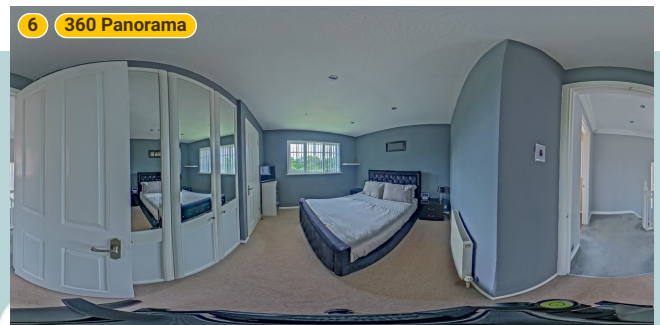

25 Antelope Avenue

25 Antelope Avenue, RM16 6QT Grays, England, United Kingdom

TOTAL AREA: 1117.87 sq ft • LIVING AREA: 987.20 sq ft • FLOORS: 2 • ROOMS: 15

Kempsters
ESTATE AGENTS

▼ Photos/Bedroom 1

Kempsters
ESTATE AGENTS