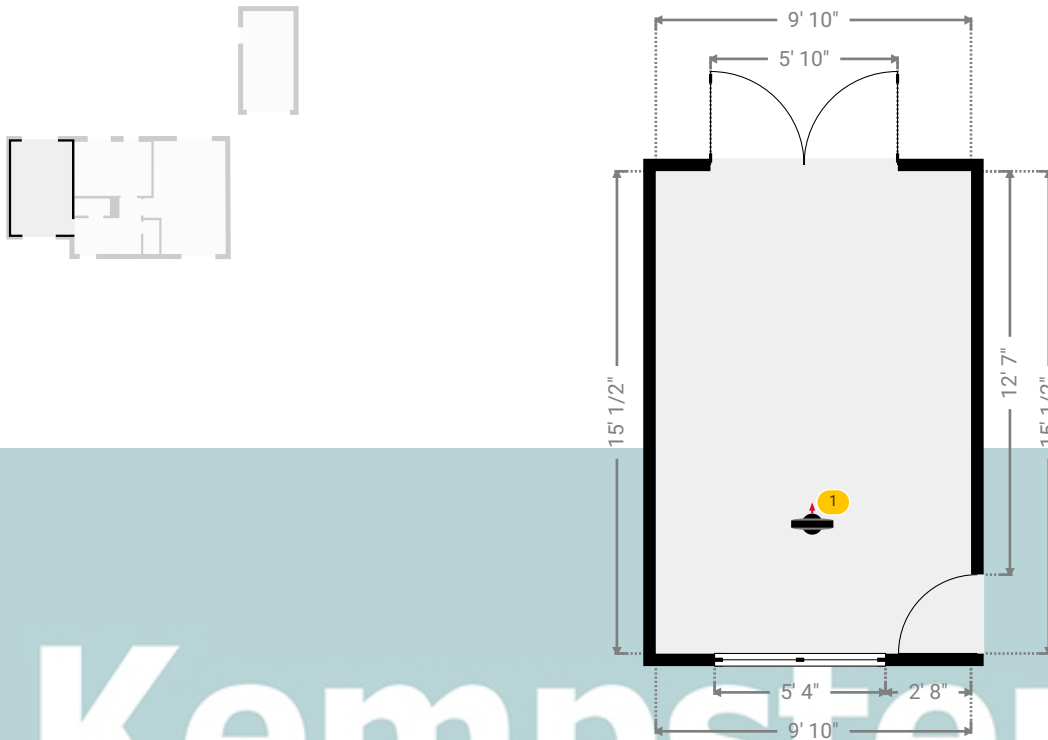

25 Antelope Avenue

25 Antelope Avenue, RM16 6QT Grays, England, United Kingdom
TOTAL AREA: 1117.87 sq ft • LIVING AREA: 987.20 sq ft • FLOORS: 2 • ROOMS: 15

▼ Dining Room Ground Floor

WIDTH: 9' 10" • LENGTH: 15' 1/2"
AREA: 147.91 sq ft • PERIMETER: 49' 9"

▼ Dining Room/Ground Floor

Photos

2 Photos (see photos page)

1 360 PANORAMA

Photo

1 Photo (see photos page)