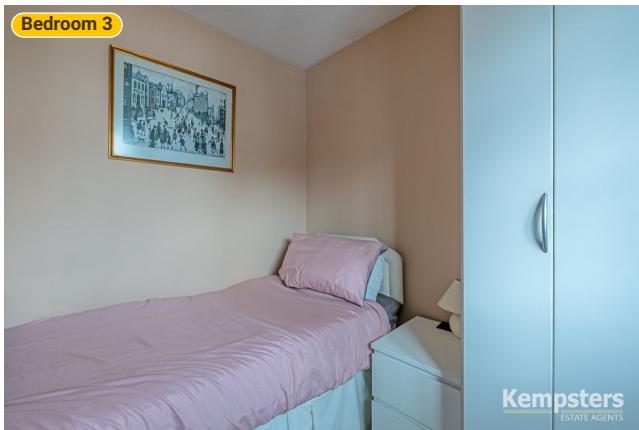

25 Antelope Avenue

25 Antelope Avenue, RM16 6QT Grays, England, United Kingdom
TOTAL AREA: 1117.87 sq ft • LIVING AREA: 987.20 sq ft • FLOORS: 2 • ROOMS: 15

Kempsters
ESTATE AGENTS

▼ Photos/Bedroom 3

Kempsters
ESTATE AGENTS