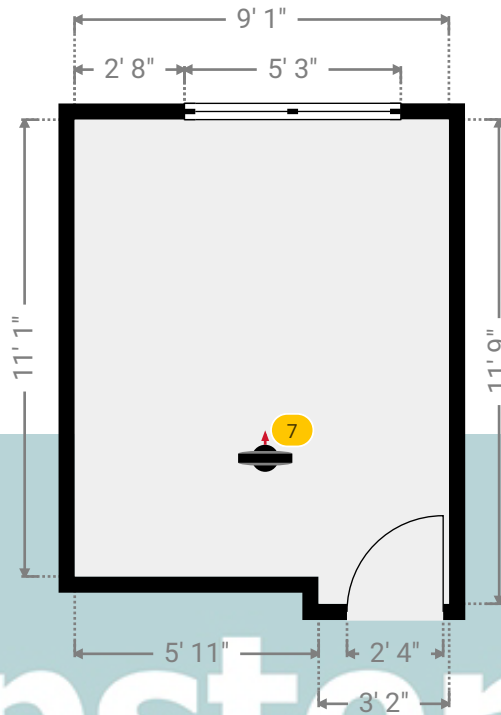

▼ Bedroom 1 1st Floor

WIDTH: 12' 4" • LENGTH: 11' 9 1/2"
AREA: 121.15 sq ft • PERIMETER: 48' 2 3/4"

▼ Bedroom 1/1st Floor

Photos
2 Photos (see photos page)

6 360 PANORAMA

Photo
1 Photo (see photos page)

25 Antelope Avenue

25 Antelope Avenue, RM16 6QT Grays, England, United Kingdom

TOTAL AREA: 1117.87 sq ft • LIVING AREA: 987.20 sq ft • FLOORS: 2 • ROOMS: 15

Kempsters
ESTATE AGENTS

▼ Photos/Bedroom 1

Kempsters
ESTATE AGENTS

25 Antelope Avenue

25 Antelope Avenue, RM16 6QT Grays, England, United Kingdom
TOTAL AREA: 1117.87 sq ft • LIVING AREA: 987.20 sq ft • FLOORS: 2 • ROOMS: 15

▼ Bedroom 2 1st Floor

WIDTH: 9' 1" • LENGTH: 11' 9"
AREA: 102.80 sq ft • PERIMETER: 41' 8"