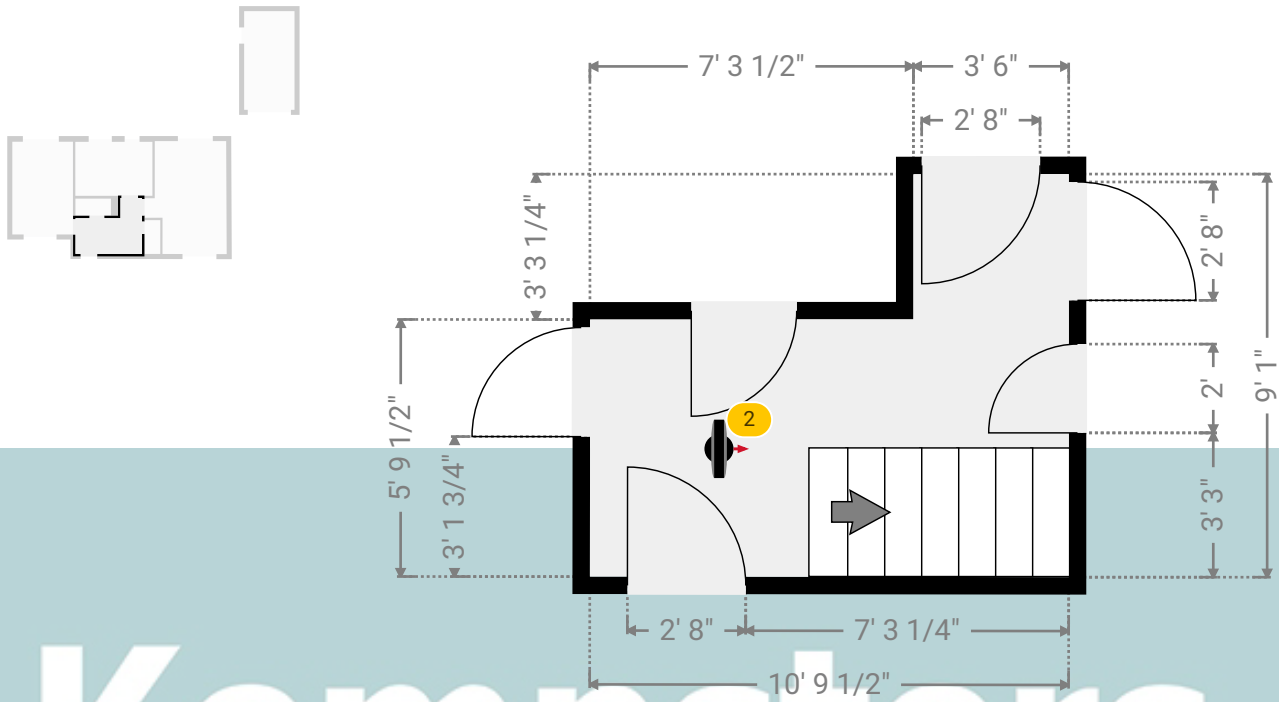

▼ Photos/Dining Room

Kempsters
ESTATE AGENTS

25 Antelope Avenue

25 Antelope Avenue, RM16 6QT Grays, England, United Kingdom
TOTAL AREA: 1117.87 sq ft • LIVING AREA: 987.20 sq ft • FLOORS: 2 • ROOMS: 15

▼ Hall Ground Floor

WIDTH: 10' 9 1/2" • LENGTH: 9' 1"
AREA: 74.04 sq ft • PERIMETER: 39' 8 3/4"

Kempsters

ESTATE AGENTS

▼ Hall/Ground Floor

Photos
2 Photos (see photos page)

2 360 PANORAMA

Photo
1 Photo (see photos page)

25 Antelope Avenue