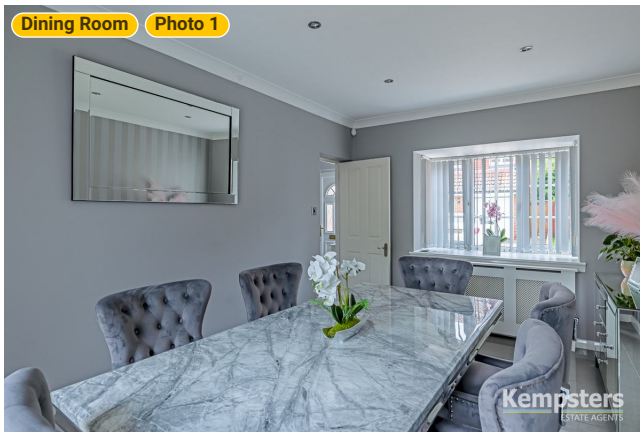

25 Antelope Avenue

25 Antelope Avenue, RM16 6QT Grays, England, United Kingdom
TOTAL AREA: 1117.87 sq ft • LIVING AREA: 987.20 sq ft • FLOORS: 2 • ROOMS: 15

▼ Photos/Dining Room

Kempsters
ESTATE AGENTS