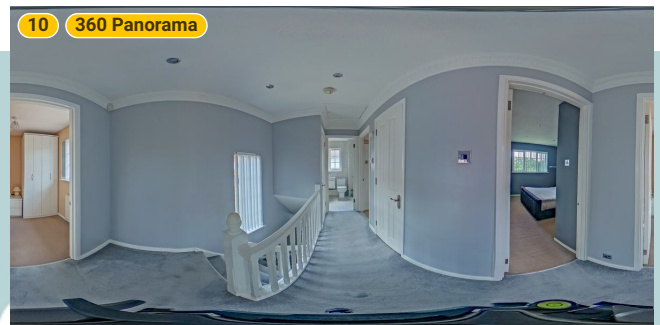

25 Antelope Avenue

25 Antelope Avenue, RM16 6QT Grays, England, United Kingdom
TOTAL AREA: 1117.87 sq ft • LIVING AREA: 987.20 sq ft • FLOORS: 2 • ROOMS: 15

▼ Photos/Landing

Kempsters
ESTATE AGENTS