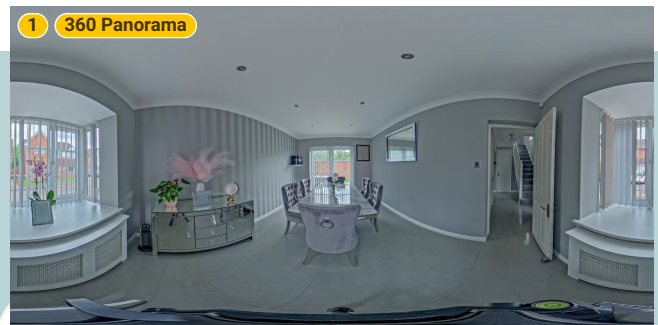

25 Antelope Avenue

25 Antelope Avenue, RM16 6QT Grays, England, United Kingdom
TOTAL AREA: 1117.87 sq ft • LIVING AREA: 987.20 sq ft • FLOORS: 2 • ROOMS: 15

▼ Photos/Dining Room

Kempsters
ESTATE AGENTS