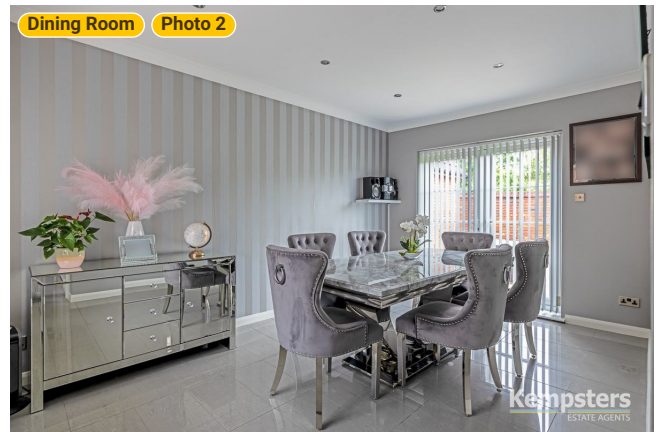

25 Antelope Avenue

25 Antelope Avenue, RM16 6QT Grays, England, United Kingdom
TOTAL AREA: 1117.87 sq ft • LIVING AREA: 987.20 sq ft • FLOORS: 2 • ROOMS: 15

▼ Photos/Dining Room

Kempsters
ESTATE AGENTS