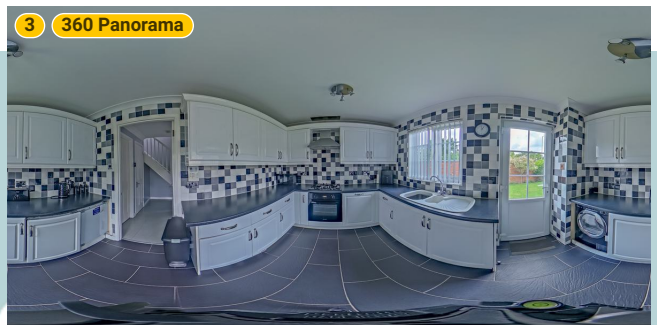

25 Antelope Avenue

25 Antelope Avenue, RM16 6QT Grays, England, United Kingdom
TOTAL AREA: 1117.87 sq ft • LIVING AREA: 987.20 sq ft • FLOORS: 2 • ROOMS: 15

▼ Photos/Kitchen

KEMPSTERS
ESTATE AGENTS