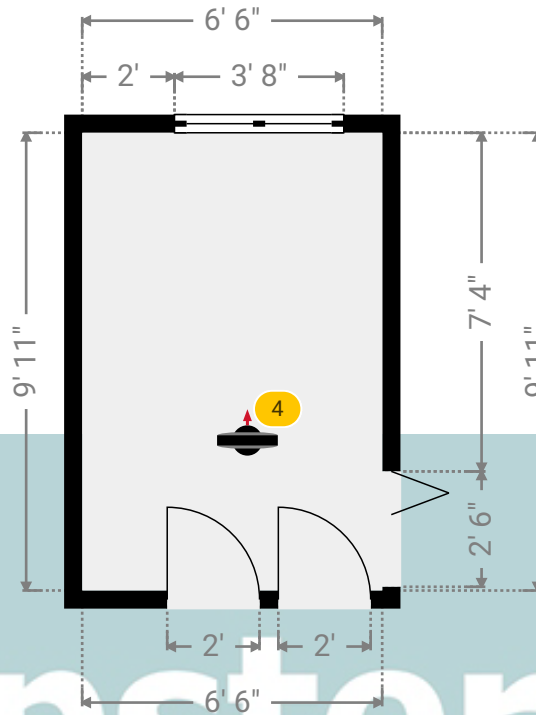

Flat 1, Wyvern House

Flat 1, Wyvern House, Bridge Road, RM17 6RS Grays, England, United Kingdom
TOTAL AREA: 399.06 sq ft • LIVING AREA: 399.06 sq ft • FLOORS: 1 • ROOMS: 7

▼ Kitchen Ground Floor

WIDTH: 6' 6" • LENGTH: 9' 11"
AREA: 64.45 sq ft • PERIMETER: 32' 10"

Kempsters

ESTATE AGENTS

▼ Kitchen/Ground Floor

Photos
4 Photos (see photos page)

4 360 PANORAMA

Photo
1 Photo (see photos page)