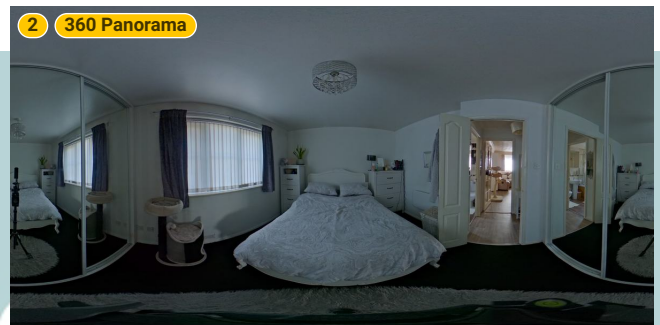

Flat 1, Wyvern House

Flat 1, Wyvern House, Bridge Road, RM17 6RS Grays, England, United Kingdom
TOTAL AREA: 399.06 sq ft • LIVING AREA: 399.06 sq ft • FLOORS: 1 • ROOMS: 7

▼ Photos/Bedroom

KEMPSTERS
ESTATE AGENTS