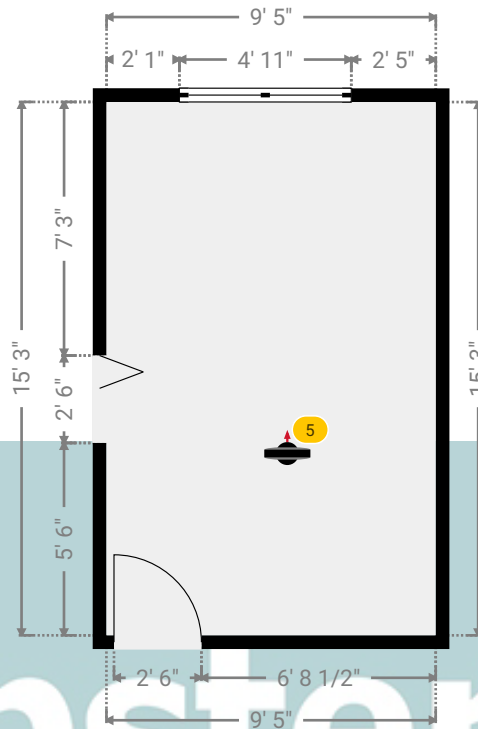

WIDTH: 6' 5" • LENGTH: 5' 7"
AREA: 35.83 sq ft • PERIMETER: 24'

Kempsters

ESTATE AGENTS

▼ Bathroom/Ground Floor

Photo
1 Photo (see photos page)

1 360 PANORAMA

Photo
1 Photo (see photos page)

Flat 1, Wyvern House

▼ Hall Ground Floor

WIDTH: 5' 8" • LENGTH: 4'
AREA: 22.67 sq ft • PERIMETER: 19' 4"

Kempsters

ESTATE AGENTS

▼ Hall/Ground Floor

Photo
1 Photo (see photos page)

3 360 PANORAMA

Photo
1 Photo (see photos page)

▼ Photos/Kitchen

Flat 1, Wyvern House

Flat 1, Wyvern House, Bridge Road, RM17 6RS Grays, England, United Kingdom
TOTAL AREA: 399.06 sq ft • LIVING AREA: 399.06 sq ft • FLOORS: 1 • ROOMS: 7

▼ Lounge & Dining Ground Floor

WIDTH: 9' 5" • LENGTH: 15' 3"
AREA: 143.61 sq ft • PERIMETER: 49' 4"

▼ Lounge & Dining/Ground Floor

Photos
4 Photos (see photos page)

5 360 PANORAMA

Photo
1 Photo (see photos page)

Flat 1, Wyvern House

Flat 1, Wyvern House, Bridge Road, RM17 6RS Grays, England, United Kingdom
TOTAL AREA: 399.06 sq ft • LIVING AREA: 399.06 sq ft • FLOORS: 1 • ROOMS: 7