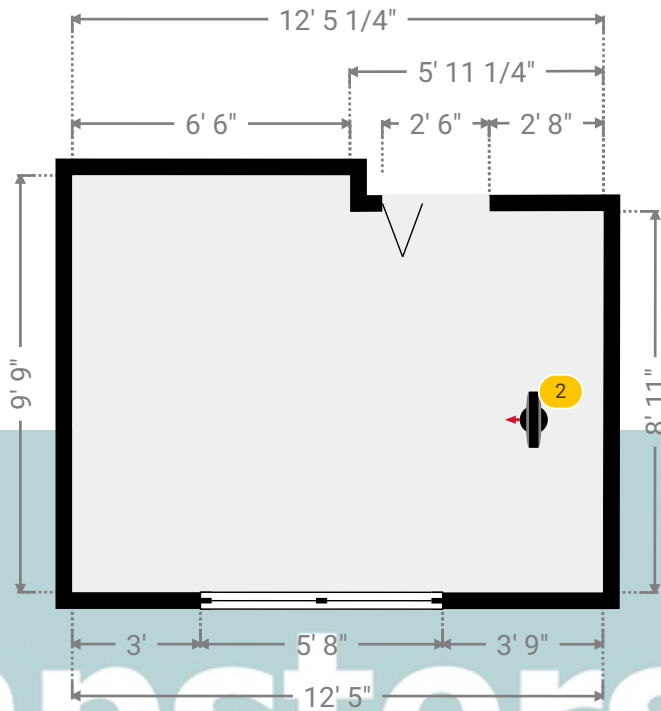

WIDTH: 6' 5" • LENGTH: 5' 7"
AREA: 35.83 sq ft • PERIMETER: 24'

Kempsters

ESTATE AGENTS

▼ Bathroom/Ground Floor

Photo
1 Photo (see photos page)

1 360 PANORAMA

Photo
1 Photo (see photos page)

Flat 1, Wyvern House

Flat 1, Wyvern House, Bridge Road, RM17 6RS Grays, England, United Kingdom
TOTAL AREA: 399.06 sq ft • LIVING AREA: 399.06 sq ft • FLOORS: 1 • ROOMS: 7

Kempsters
ESTATE AGENTS

▼ Photos/Bathroom

Kempsters

ESTATE AGENTS

Flat 1, Wyvern House

Flat 1, Wyvern House, Bridge Road, RM17 6RS Grays, England, United Kingdom
TOTAL AREA: 399.06 sq ft • LIVING AREA: 399.06 sq ft • FLOORS: 1 • ROOMS: 7

▼ Bedroom Ground Floor

WIDTH: 12' 5 1/4" • LENGTH: 9' 9"
AREA: 116.15 sq ft • PERIMETER: 44' 4 1/2"

▼ Bedroom/Ground Floor

Photos
3 Photos (see photos page)

2 360 PANORAMA

Photo
1 Photo (see photos page)

Flat 1, Wyvern House

Flat 1, Wyvern House, Bridge Road, RM17 6RS Grays, England, United Kingdom
TOTAL AREA: 399.06 sq ft • LIVING AREA: 399.06 sq ft • FLOORS: 1 • ROOMS: 7