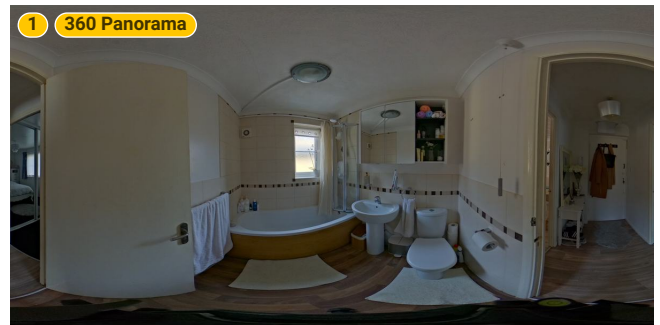

Flat 1, Wyvern House

Flat 1, Wyvern House, Bridge Road, RM17 6RS Grays, England, United Kingdom
TOTAL AREA: 399.06 sq ft • LIVING AREA: 399.06 sq ft • FLOORS: 1 • ROOMS: 7

Kempsters
ESTATE AGENTS

▼ Photos/Bathroom

Kempsters

ESTATE AGENTS