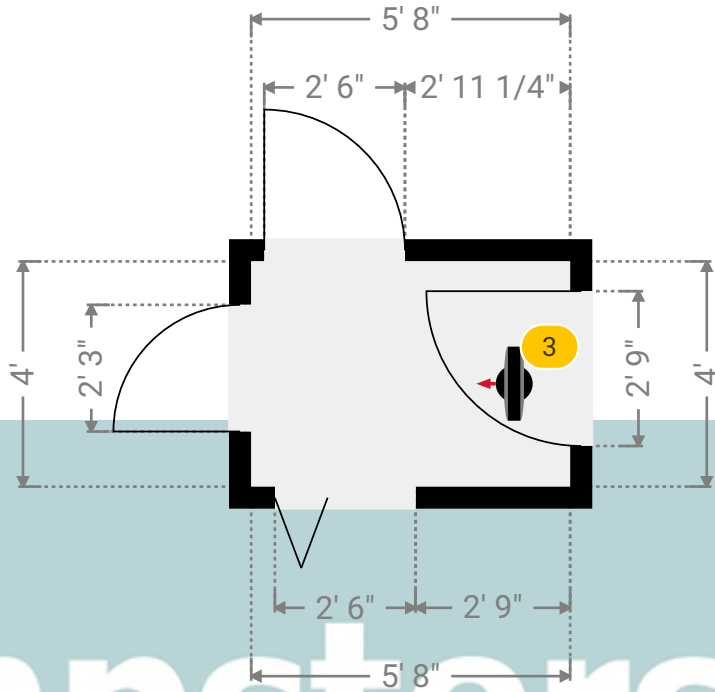

▼ Hall Ground Floor

WIDTH: 5' 8" • LENGTH: 4'
AREA: 22.67 sq ft • PERIMETER: 19' 4"

Kempsters

ESTATE AGENTS

▼ Hall/Ground Floor

Photo
1 Photo (see photos page)

3 360 PANORAMA

Photo
1 Photo (see photos page)