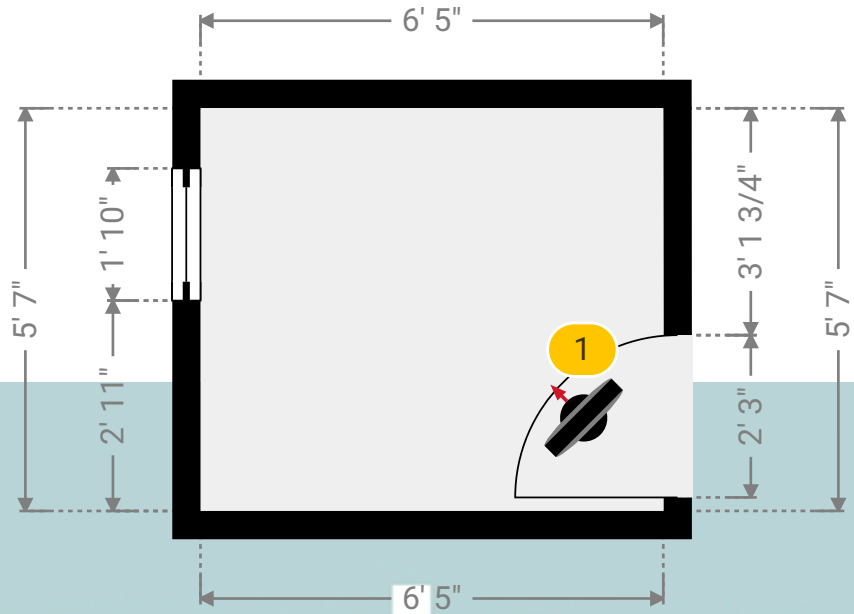

WIDTH: 6' 5" • LENGTH: 5' 7"
AREA: 35.83 sq ft • PERIMETER: 24'

Kempsters

ESTATE AGENTS

▼ Bathroom/Ground Floor

Photo
1 Photo (see photos page)

1 360 PANORAMA

Photo
1 Photo (see photos page)

Flat 1, Wyvern House