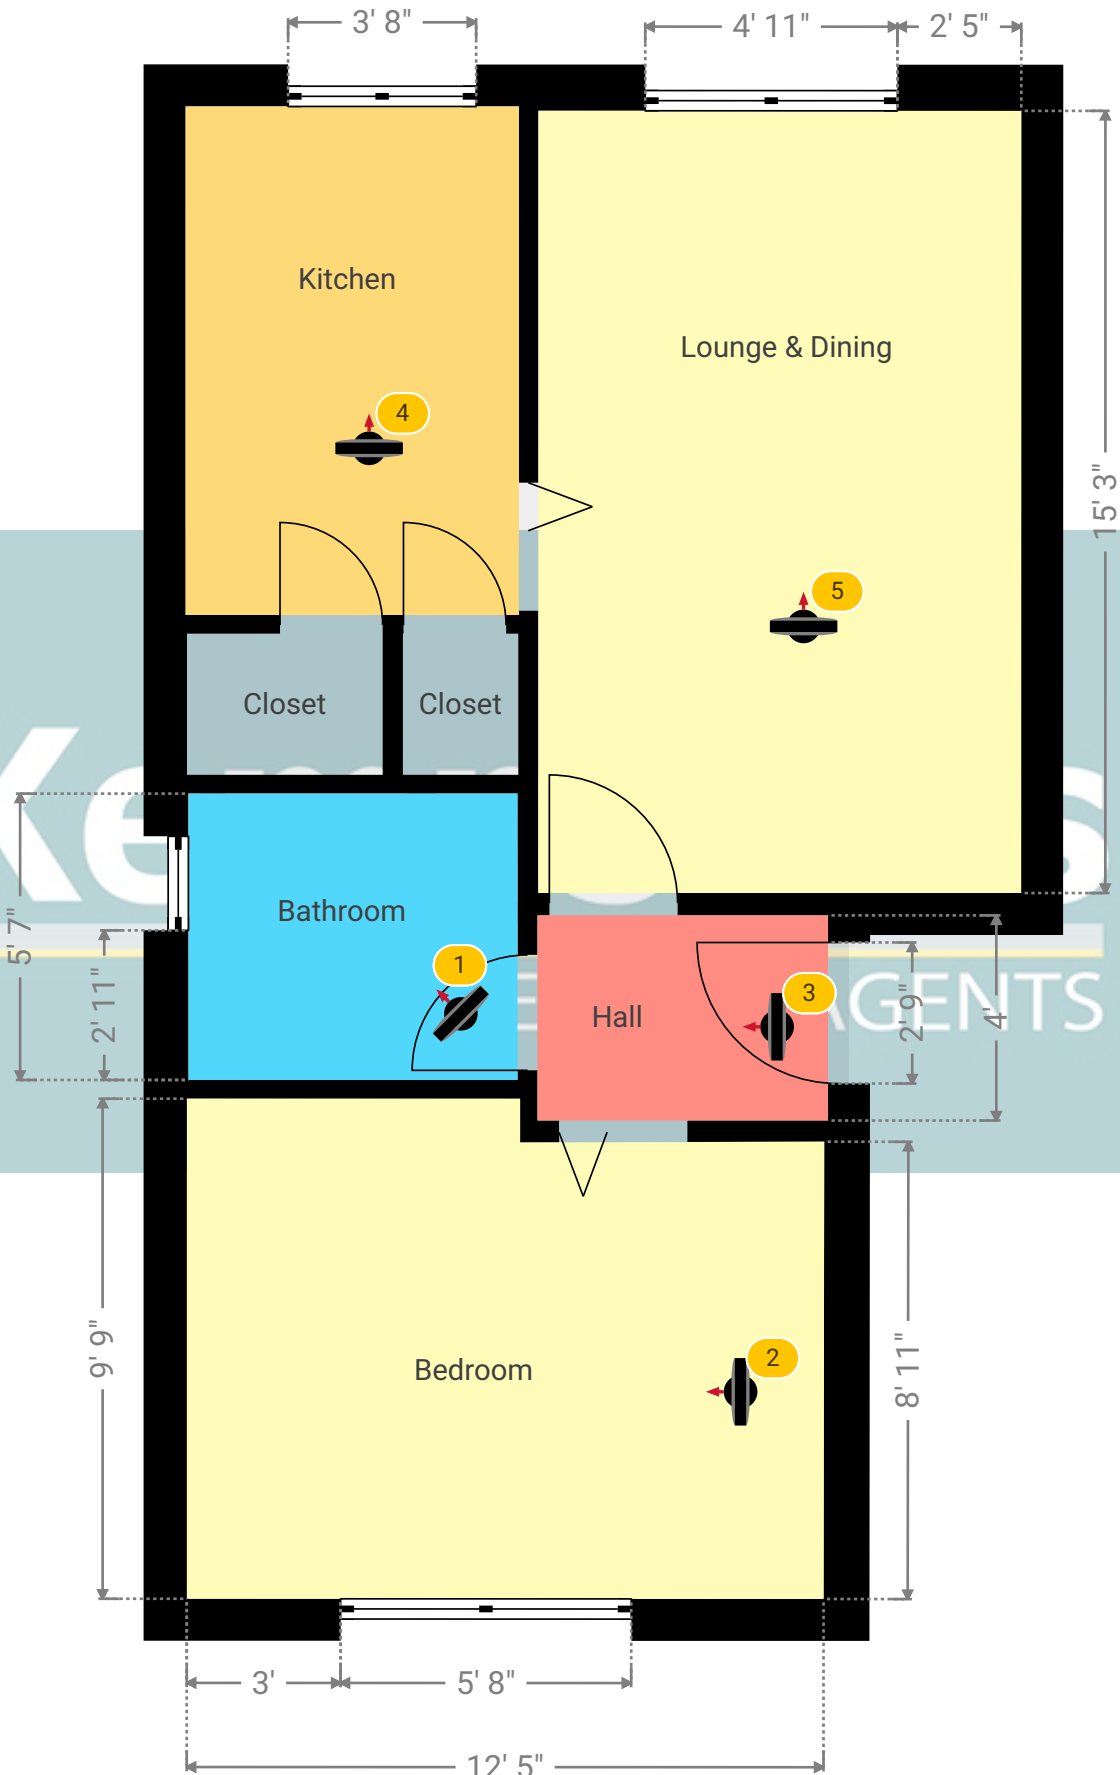

TOTAL AREA: 399.06 sq ft • LIVING AREA: 399.06 sq ft • ROOMS: 7

Kempsters Estate Agents take no responsibility for any error, omission, misstatement or use of data shown. This plan is for illustrative purposes only and whilst every attempt has been made to ensure the accuracy of the floorplan shown, all measurements, positioning, fixtures, fittings and any other data shown are an approximate interpretation for illustrative purposes only. These plans are the property of Kempsters Estate Agents Ltd and must not be reproduced in any form without our permission.

0' 2' 4' 6' 1:45

Flat 1, Wyvern House

Flat 1, Wyvern House, Bridge Road, RM17 6RS Grays, England, United Kingdom
TOTAL AREA: 399.06 sq ft • LIVING AREA: 399.06 sq ft • FLOORS: 1 • ROOMS: 7

▼ Bathroom Ground Floor

WIDTH: 6' 5" • LENGTH: 5' 7"
AREA: 35.83 sq ft • PERIMETER: 24'

Kempsters

ESTATE AGENTS

▼ Bathroom/Ground Floor

Photo
1 Photo (see photos page)

1 360 PANORAMA

Photo
1 Photo (see photos page)

Flat 1, Wyvern House

WIDTH: 9' 5" • LENGTH: 15' 3"
AREA: 143.61 sq ft • PERIMETER: 49' 4"

▼ Lounge & Dining/Ground Floor

Photos
4 Photos (see photos page)

5 360 PANORAMA

Photo
1 Photo (see photos page)

Flat 1, Wyvern House

Flat 1, Wyvern House, Bridge Road, RM17 6RS Grays, England, United Kingdom
TOTAL AREA: 399.06 sq ft • LIVING AREA: 399.06 sq ft • FLOORS: 1 • ROOMS: 7