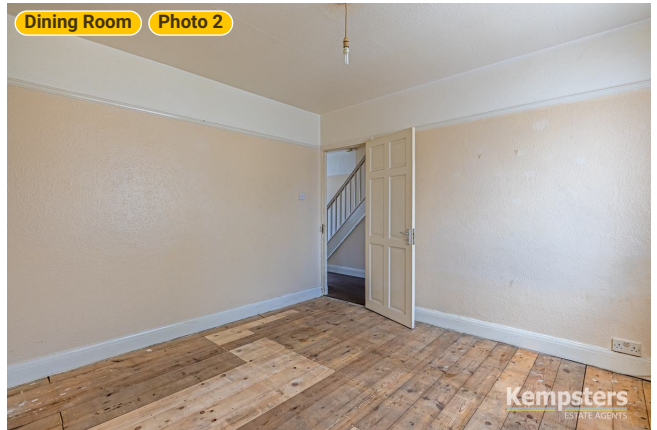

64 Belmont Road

64, Belmont Road, RM17 5YJ Grays, Essex, United Kingdom
TOTAL AREA: 797.89 sq ft • LIVING AREA: 797.89 sq ft • FLOORS: 2 • ROOMS: 10

▼ Photos/Dining Room

Kempsters
ESTATE AGENTS