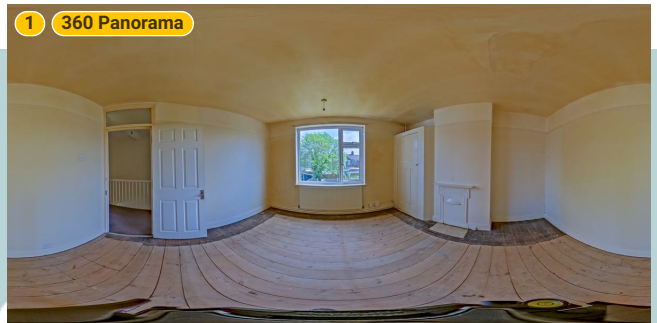

64 Belmont Road

64, Belmont Road, RM17 5YJ Grays, Essex, United Kingdom
TOTAL AREA: 797.89 sq ft • LIVING AREA: 797.89 sq ft • FLOORS: 2 • ROOMS: 10

▼ Photos/Dining Room

Kempsters
ESTATE AGENTS