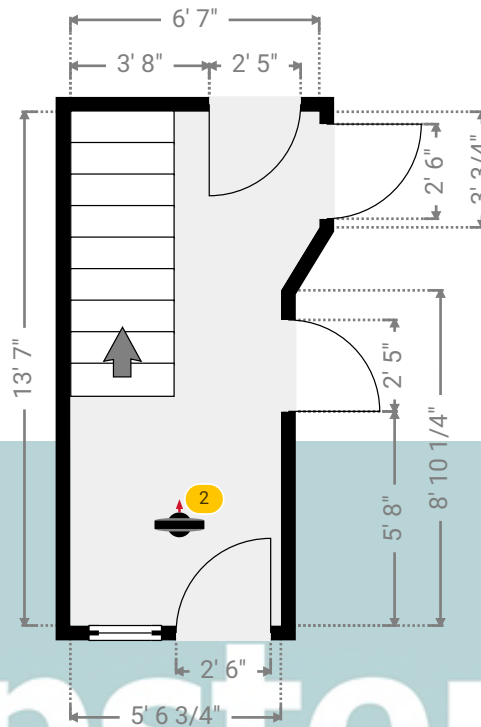

WIDTH: 6' 7" • LENGTH: 13' 7"
AREA: 79.48 sq ft • PERIMETER: 39' 7"

▼ Hall/Ground Floor

Photos
2 Photos (see photos page)

2 360 PANORAMA

Photo
1 Photo (see photos page)

Kempsters

ESTATE AGENTS

64 Belmont Road

▼ Kitchen Ground Floor

WIDTH: 6' 7" • LENGTH: 7' 11"
AREA: 52.12 sq ft • PERIMETER: 29'

Kempsters

ESTATE AGENTS

▼ Kitchen/Ground Floor

Photos
3 Photos (see photos page)

3 360 PANORAMA

Photo
1 Photo (see photos page)