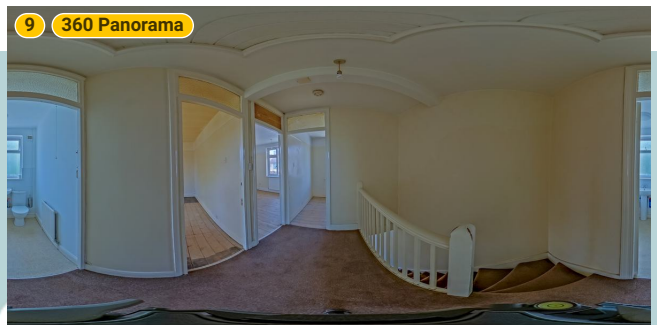

64 Belmont Road

64, Belmont Road, RM17 5YJ Grays, Essex, United Kingdom

TOTAL AREA: 797.89 sq ft • LIVING AREA: 797.89 sq ft • FLOORS: 2 • ROOMS: 10

▼ Photos/Landing

Kempsters
ESTATE AGENTS