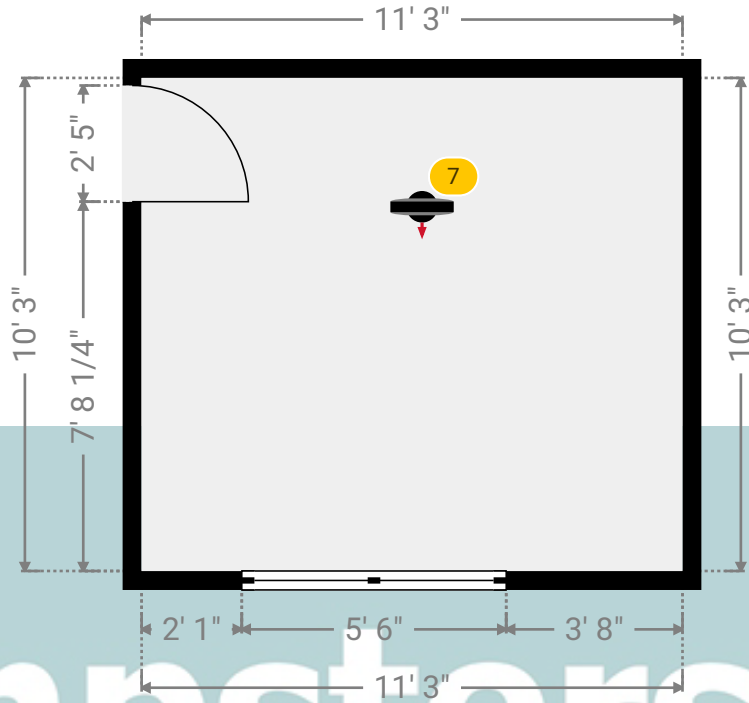

64 Belmont Road

64, Belmont Road, RM17 5YJ Grays, Essex, United Kingdom
TOTAL AREA: 797.89 sq ft • LIVING AREA: 797.89 sq ft • FLOORS: 2 • ROOMS: 10

▼ Bedroom 2 1st Floor

WIDTH: 11' 3" • LENGTH: 10' 3"
AREA: 115.36 sq ft • PERIMETER: 43'

▼ Bedroom 2/1st Floor

Photo
1 Photo (see photos page)

7 360 PANORAMA

Photo
1 Photo (see photos page)