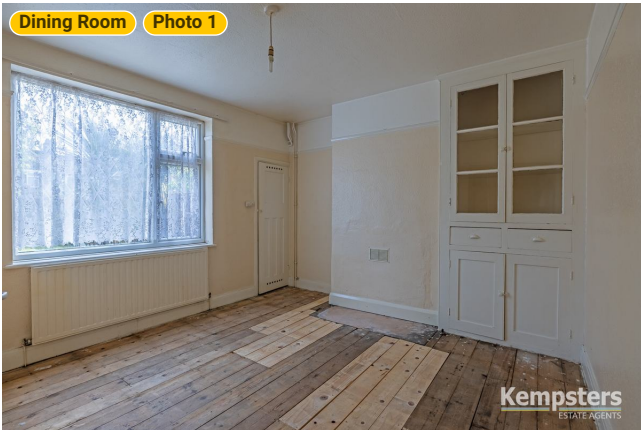

64 Belmont Road

64, Belmont Road, RM17 5YJ Grays, Essex, United Kingdom
TOTAL AREA: 797.89 sq ft • LIVING AREA: 797.89 sq ft • FLOORS: 2 • ROOMS: 10

▼ Photos/Dining Room

Kempsters
ESTATE AGENTS