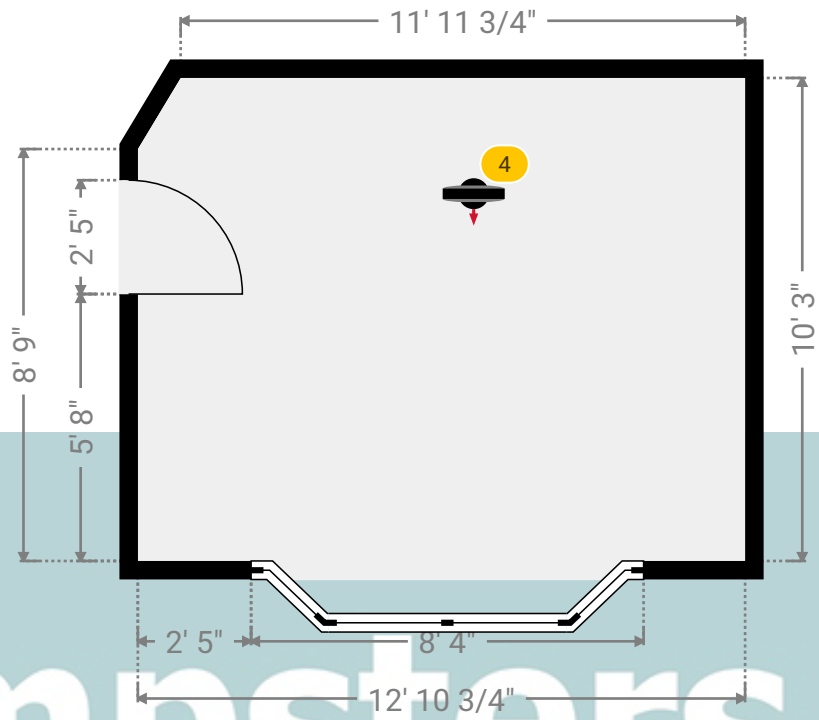

64 Belmont Road

64, Belmont Road, RM17 5YJ Grays, Essex, United Kingdom
TOTAL AREA: 797.89 sq ft • LIVING AREA: 797.89 sq ft • FLOORS: 2 • ROOMS: 10

▼ Lounge Ground Floor

WIDTH: 12' 10 3/4" • LENGTH: 10' 3"
AREA: 131.53 sq ft • PERIMETER: 45' 7 3/4"

▼ Lounge/Ground Floor

Photos
3 Photos (see photos page)

4 360 PANORAMA

Photo
1 Photo (see photos page)