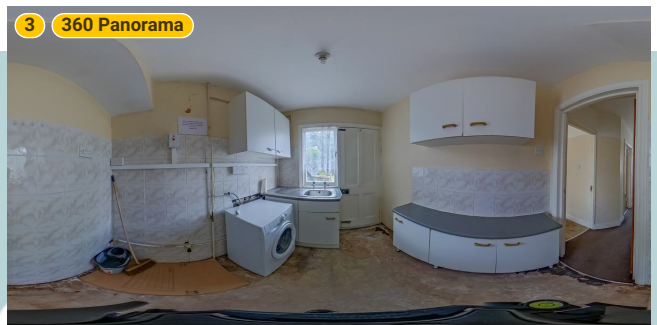

64 Belmont Road

64, Belmont Road, RM17 5YJ Grays, Essex, United Kingdom
TOTAL AREA: 797.89 sq ft • LIVING AREA: 797.89 sq ft • FLOORS: 2 • ROOMS: 10

▼ Photos/Kitchen

KEMPSTERS
ESTATE AGENTS