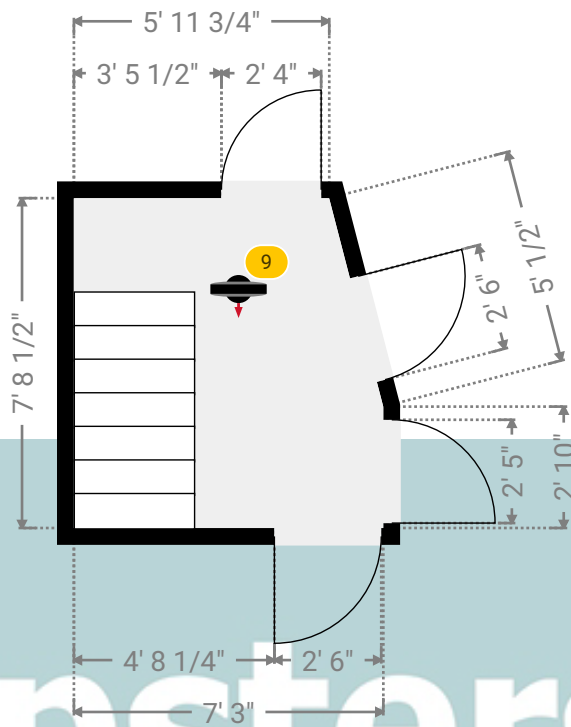

▼ Bedroom 3 1st Floor

WIDTH: 7' 3" • LENGTH: 7' 2"
AREA: 51.96 sq ft • PERIMETER: 28' 10"

Kempsters

ESTATE AGENTS

▼ Bedroom 3/1st Floor

Photo
1 Photo (see photos page)

8 360 PANORAMA

Photo
1 Photo (see photos page)

64 Belmont Road

64, Belmont Road, RM17 5YJ Grays, Essex, United Kingdom

TOTAL AREA: 797.89 sq ft • LIVING AREA: 797.89 sq ft • FLOORS: 2 • ROOMS: 10

Kempsters
ESTATE AGENTS

▼ Photos/Bedroom 3

Kempsters

ESTATE AGENTS

64 Belmont Road

64, Belmont Road, RM17 5YJ Grays, Essex, United Kingdom
TOTAL AREA: 797.89 sq ft • LIVING AREA: 797.89 sq ft • FLOORS: 2 • ROOMS: 10

▼ Landing 1st Floor

WIDTH: 7' 3" • LENGTH: 7' 8 1/2"
AREA: 52.79 sq ft • PERIMETER: 28' 9 3/4"