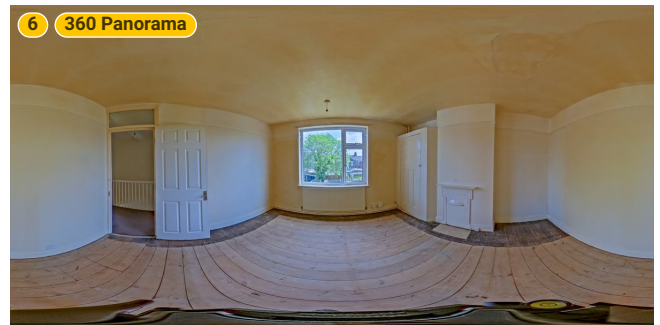

64 Belmont Road

64, Belmont Road, RM17 5YJ Grays, Essex, United Kingdom

TOTAL AREA: 797.89 sq ft • LIVING AREA: 797.89 sq ft • FLOORS: 2 • ROOMS: 10

Kempsters
ESTATE AGENTS

▼ Photos/Bedroom 1

Kempsters
ESTATE AGENTS