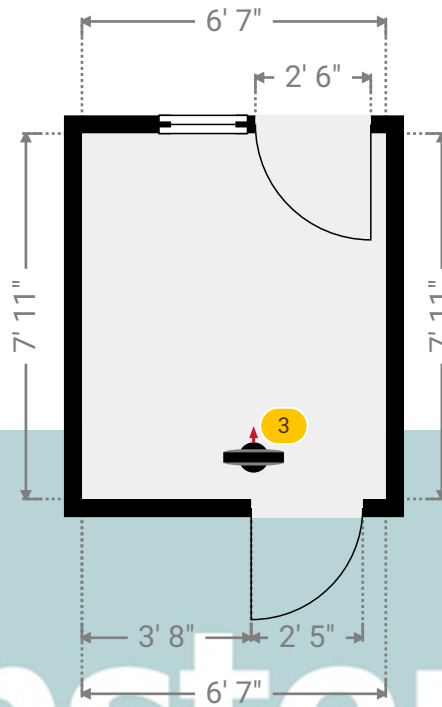

WIDTH: 6' 7" • LENGTH: 13' 7"
AREA: 79.48 sq ft • PERIMETER: 39' 7"

▼ Hall/Ground Floor

Photos
2 Photos (see photos page)

2 360 PANORAMA

Photo
1 Photo (see photos page)

Kempsters

ESTATE AGENTS

64 Belmont Road

▼ Kitchen Ground Floor

WIDTH: 6' 7" • LENGTH: 7' 11"
AREA: 52.12 sq ft • PERIMETER: 29'

Kempsters

ESTATE AGENTS

▼ Kitchen/Ground Floor

Photos
3 Photos (see photos page)

3 360 PANORAMA

Photo
1 Photo (see photos page)