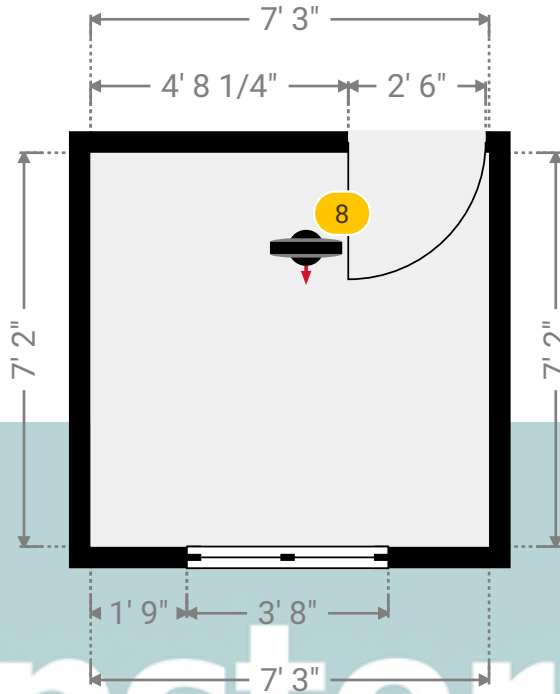

Kempsters
ESTATE AGENTS

▼ Photos/Bedroom 2

Kempsters
ESTATE AGENTS

64 Belmont Road

64, Belmont Road, RM17 5YJ Grays, Essex, United Kingdom
TOTAL AREA: 797.89 sq ft • LIVING AREA: 797.89 sq ft • FLOORS: 2 • ROOMS: 10

▼ Bedroom 3 1st Floor

WIDTH: 7' 3" • LENGTH: 7' 2"
AREA: 51.96 sq ft • PERIMETER: 28' 10"

Kempsters

ESTATE AGENTS

▼ Bedroom 3/1st Floor

Photo
1 Photo (see photos page)

8 360 PANORAMA

Photo
1 Photo (see photos page)