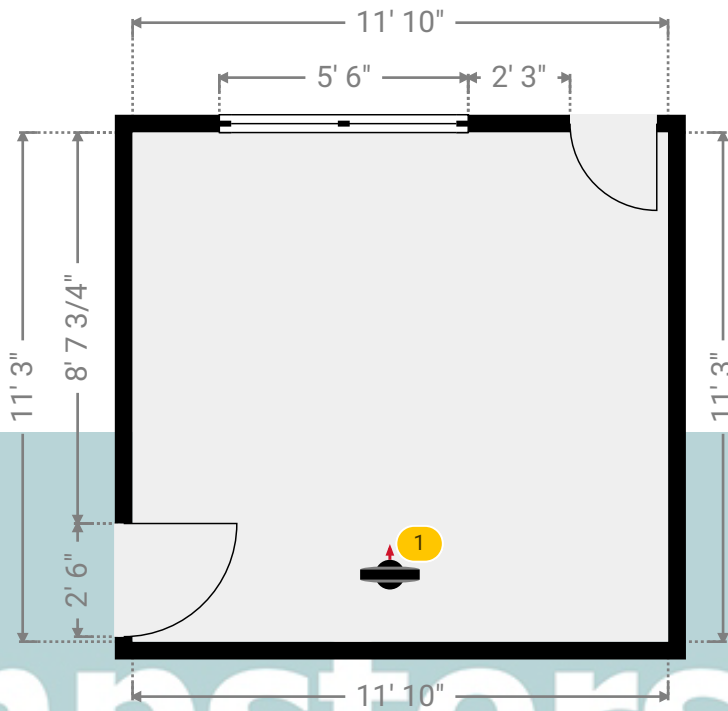

64 Belmont Road

64, Belmont Road, RM17 5YJ Grays, Essex, United Kingdom
TOTAL AREA: 797.89 sq ft • LIVING AREA: 797.89 sq ft • FLOORS: 2 • ROOMS: 10

▼ Dining Room Ground Floor

WIDTH: 11' 10" • LENGTH: 11' 3"
AREA: 133.14 sq ft • PERIMETER: 46' 2"

▼ Dining Room/Ground Floor

Photos
2 Photos (see photos page)

1 360 PANORAMA

Photo
1 Photo (see photos page)