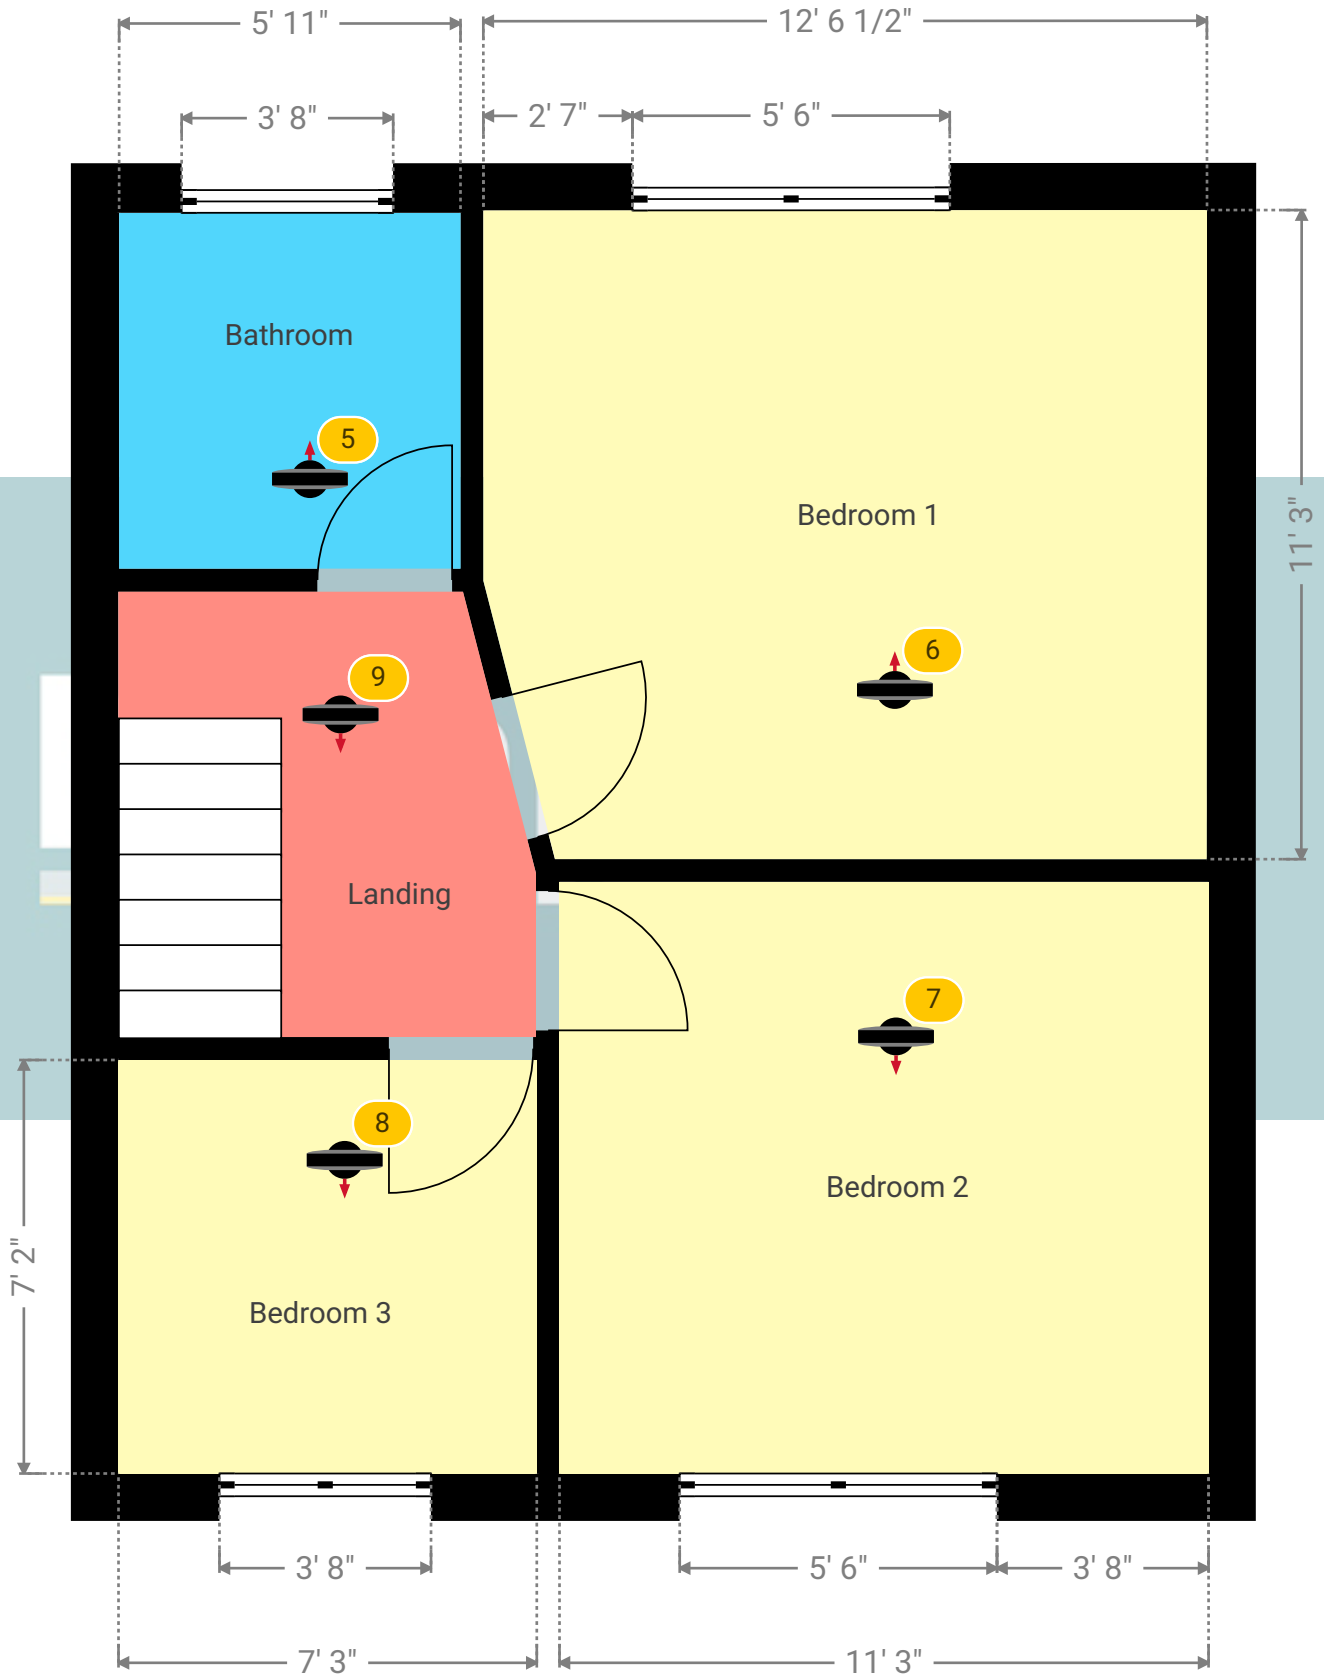

64 Belmont Road

64, Belmont Road, RM17 5YJ Grays, Essex, United Kingdom
TOTAL AREA: 797.89 sq ft • LIVING AREA: 797.89 sq ft • FLOORS: 2 • ROOMS: 10

▼ 1st Floor

TOTAL AREA: 394.30 sq ft • LIVING AREA: 394.30 sq ft • ROOMS: 5

Kempsters Estate Agents take no responsibility for any error, omission, misstatement or use of data shown. This plan is for illustrative purposes only and whilst every attempt has been made to ensure the accuracy of the floorplan shown, all measurements, positioning, fixtures, fittings and any other data shown are an approximate interpretation for illustrative purposes only. These plans are the property of Kempsters Estate Agents Ltd and must not be reproduced in any form without our permission.