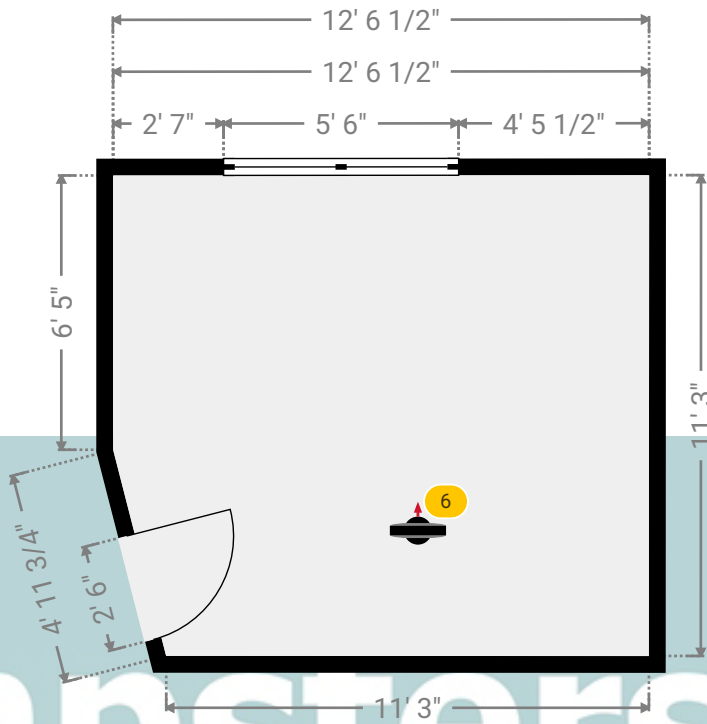

64 Belmont Road

64, Belmont Road, RM17 5YJ Grays, Essex, United Kingdom
TOTAL AREA: 797.89 sq ft • LIVING AREA: 797.89 sq ft • FLOORS: 2 • ROOMS: 10

▼ Bedroom 1 1st Floor

WIDTH: 12' 6 1/2" • LENGTH: 11' 3"
AREA: 138.00 sq ft • PERIMETER: 46' 5 3/4"

▼ Bedroom 1/1st Floor

Photo
1 Photo (see photos page)

6 360 PANORAMA

Photo
1 Photo (see photos page)