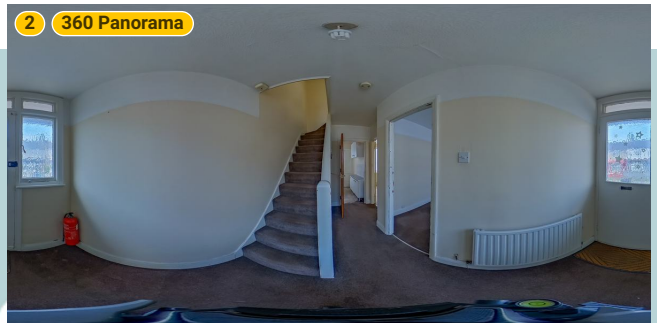

64 Belmont Road

64, Belmont Road, RM17 5YJ Grays, Essex, United Kingdom
TOTAL AREA: 797.89 sq ft • LIVING AREA: 797.89 sq ft • FLOORS: 2 • ROOMS: 10

▼ Photos/Hall

Kempsters

ESTATE AGENTS