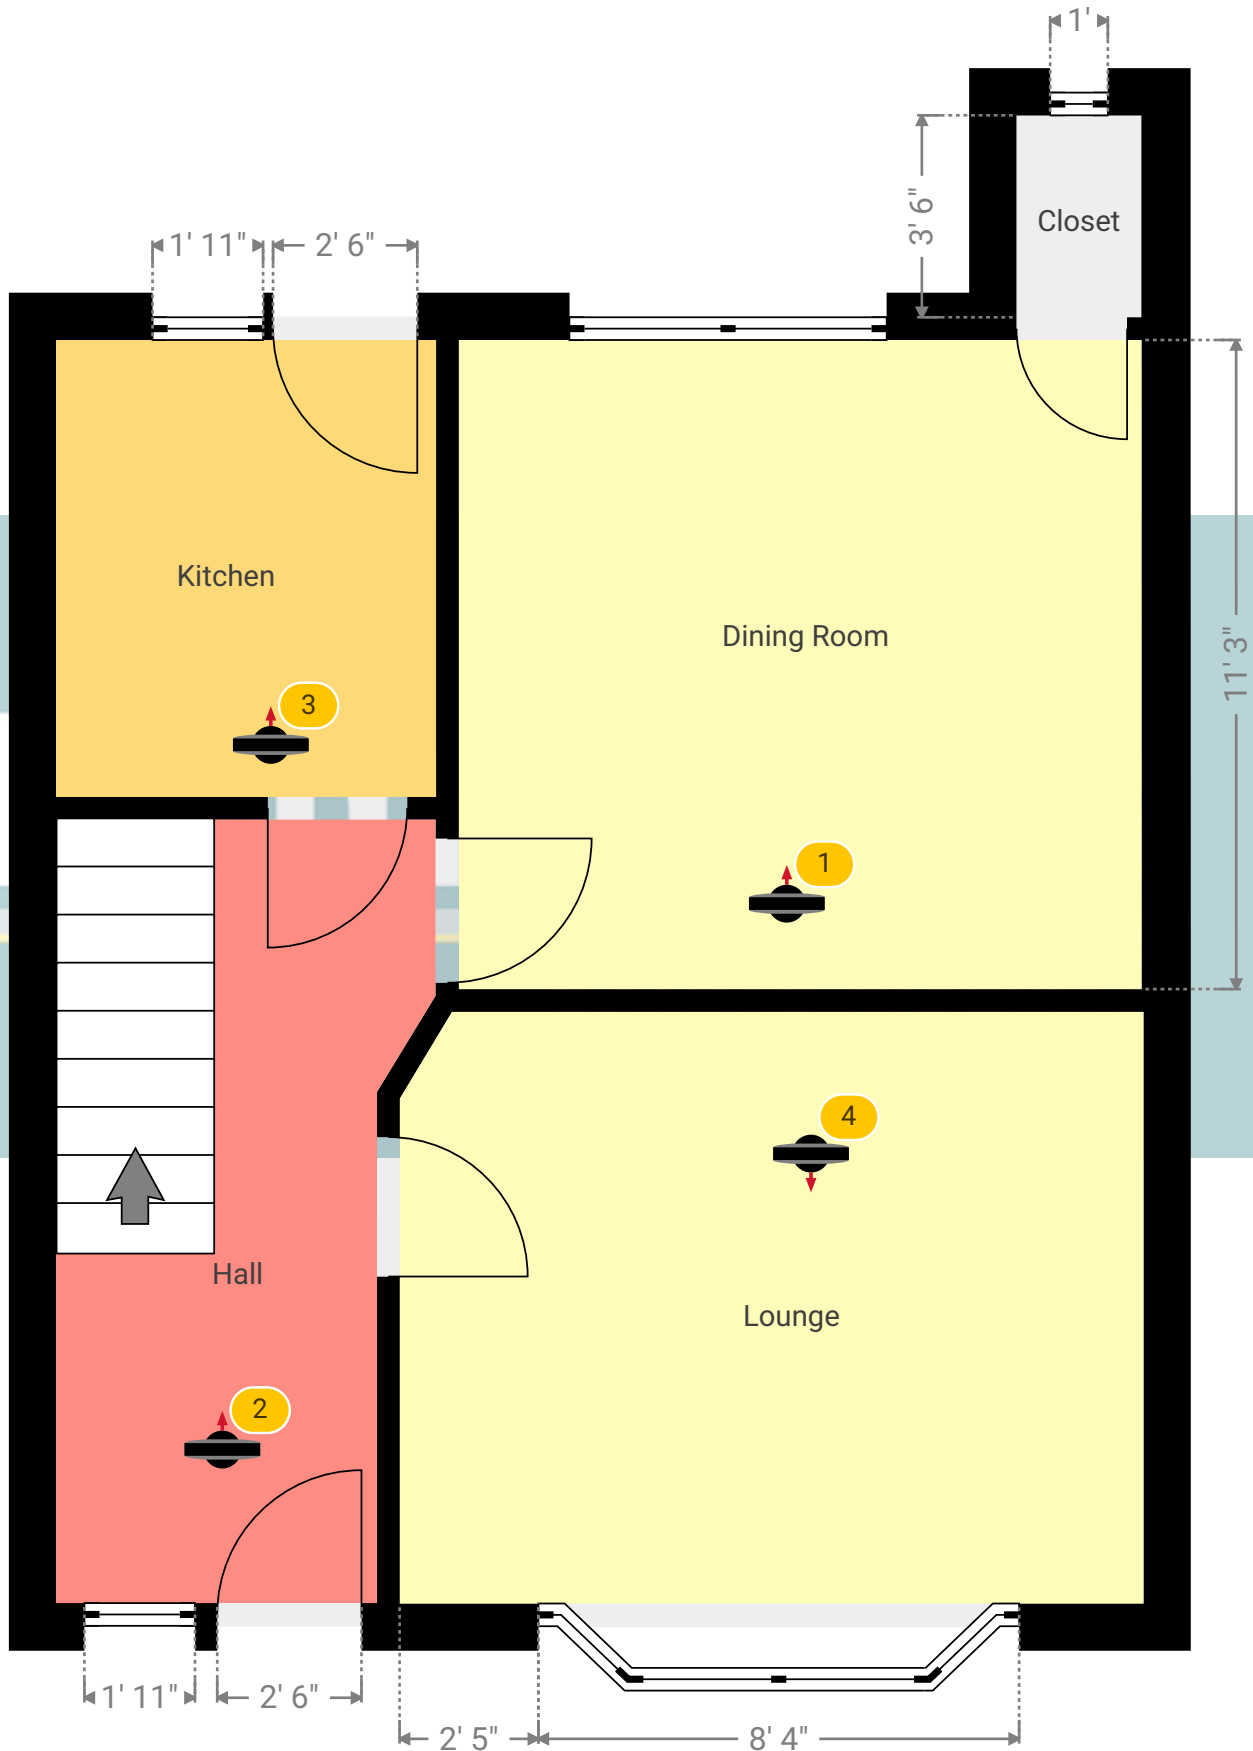

64 Belmont Road

64, Belmont Road, RM17 5YJ Grays, Essex, United Kingdom
TOTAL AREA: 797.89 sq ft • LIVING AREA: 797.89 sq ft • FLOORS: 2 • ROOMS: 10

▼ Ground Floor

TOTAL AREA: 403.60 sq ft • LIVING AREA: 403.60 sq ft • ROOMS: 5

Kempsters Estate Agents take no responsibility for any error, omission, misstatement or use of data shown. This plan is for illustrative purposes only and whilst every attempt has been made to ensure the accuracy of the floorplan shown, all measurements, positioning, fixtures, fittings and any other data shown are an approximate interpretation for illustrative purposes only. These plans are the property of Kempsters Estate Agents Ltd and must not be reproduced in any form without our permission.