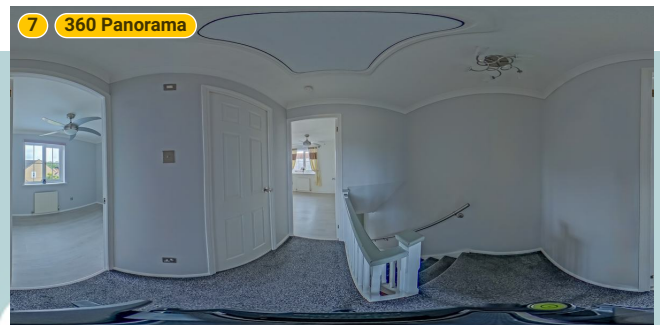

5 Davis Road

5 Davis Road, RM16 6PT Grays, England, United Kingdom
TOTAL AREA: 821.78 sq ft • LIVING AREA: 680.12 sq ft • FLOORS: 2 • ROOMS: 8

▼ Photos/Landing

Kempsters
ESTATE AGENTS