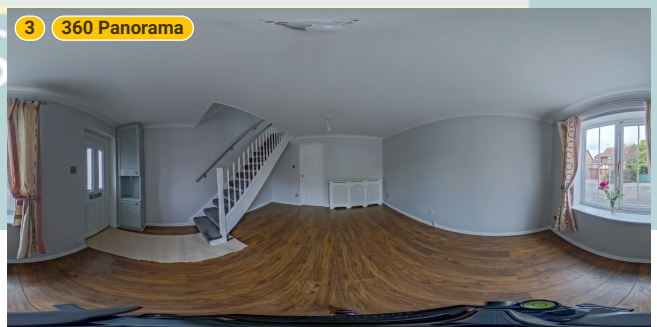

5 Davis Road

5 Davis Road, RM16 6PT Grays, England, United Kingdom
TOTAL AREA: 821.78 sq ft • LIVING AREA: 680.12 sq ft • FLOORS: 2 • ROOMS: 8

▼ Photos/Lounge