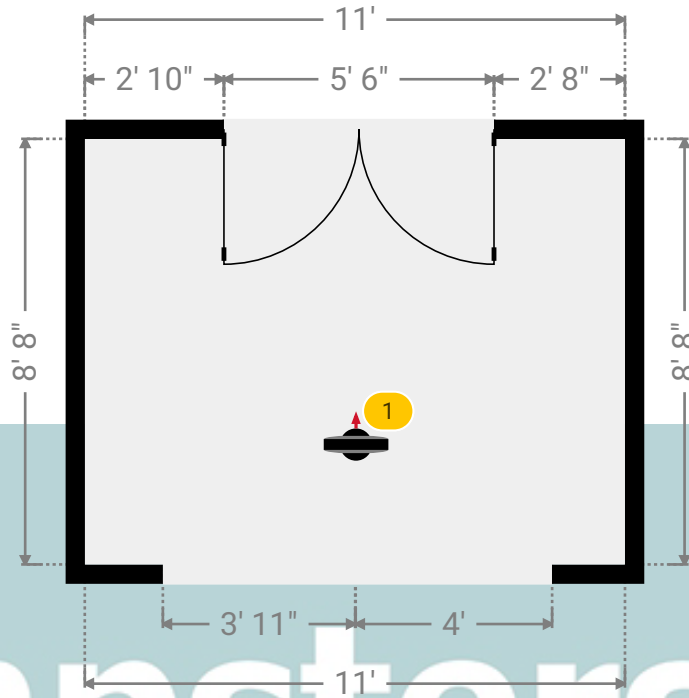

5 Davis Road

5 Davis Road, RM16 6PT Grays, England, United Kingdom
TOTAL AREA: 821.78 sq ft • LIVING AREA: 680.12 sq ft • FLOORS: 2 • ROOMS: 8

▼ Conservatory Ground Floor

WIDTH: 11' • LENGTH: 8' 8"
AREA: 95.34 sq ft • PERIMETER: 39' 4"

▼ Conservatory/Ground Floor

Photo
1 Photo (see photos page)

1 360 PANORAMA

Photo
1 Photo (see photos page)