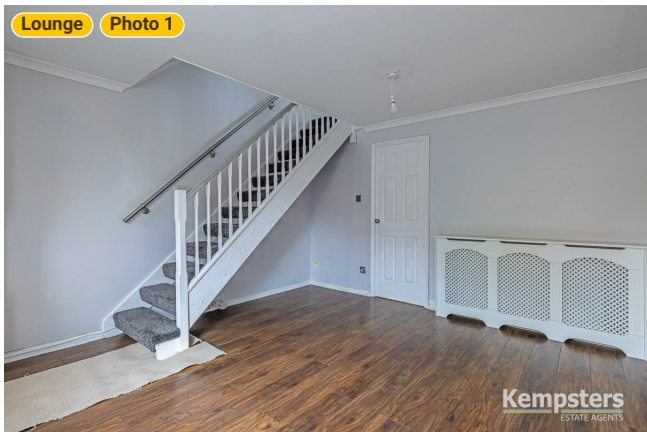

5 Davis Road

5 Davis Road, RM16 6PT Grays, England, United Kingdom
TOTAL AREA: 821.78 sq ft • LIVING AREA: 680.12 sq ft • FLOORS: 2 • ROOMS: 8

▼ Photos/Lounge