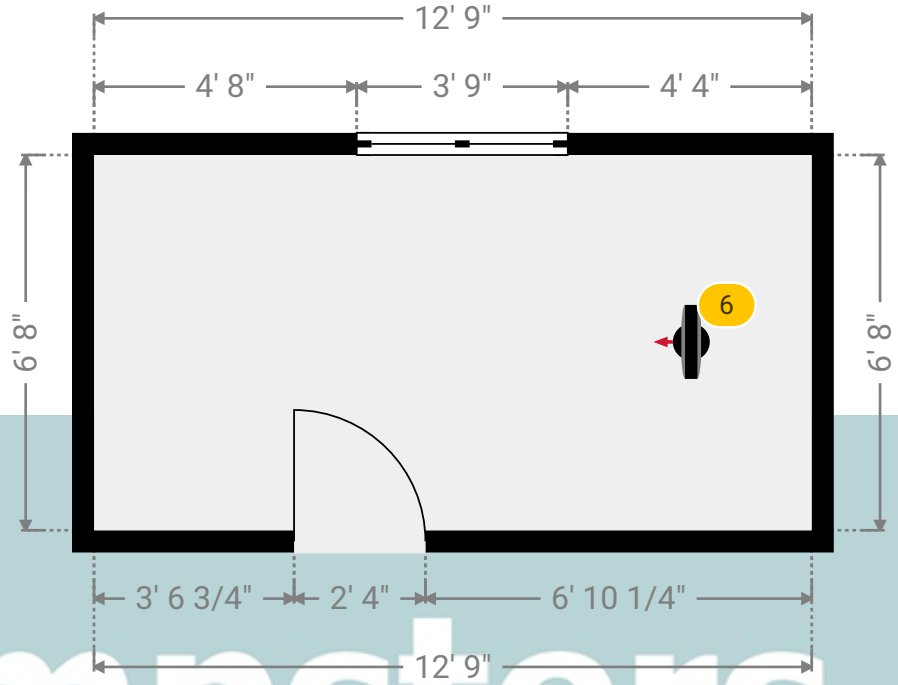

▼ Bedroom 2 1st Floor

WIDTH: 12' 9" • LENGTH: 6' 8"
AREA: 85.01 sq ft • PERIMETER: 38' 10"

▼ Bedroom 2/1st Floor

Photos
2 Photos (see photos page)

6 360 PANORAMA

Photo
1 Photo (see photos page)

5 Davis Road

▼ Landing 1st Floor

WIDTH: 5' 11 1/2" • LENGTH: 11' 1 1/2"
AREA: 51.63 sq ft • PERIMETER: 34' 1 1/4"

▼ Landing/1st Floor

Photos
2 Photos (see photos page)

7 360 PANORAMA

Photo
1 Photo (see photos page)

5 Davis Road