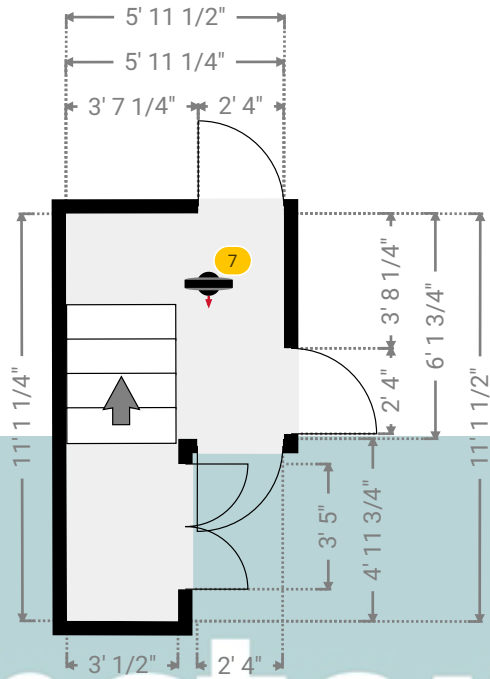

▼ Bedroom 2 1st Floor

WIDTH: 12' 9" • LENGTH: 6' 8"
AREA: 85.01 sq ft • PERIMETER: 38' 10"

▼ Bedroom 2/1st Floor

Photos
2 Photos (see photos page)

6 360 PANORAMA

Photo
1 Photo (see photos page)

5 Davis Road

5 Davis Road, RM16 6PT Grays, England, United Kingdom
TOTAL AREA: 821.78 sq ft • LIVING AREA: 680.12 sq ft • FLOORS: 2 • ROOMS: 8

▼ Photos/Bedroom 2

Kempsters
ESTATE AGENTS

5 Davis Road

5 Davis Road, RM16 6PT Grays, England, United Kingdom
TOTAL AREA: 821.78 sq ft • LIVING AREA: 680.12 sq ft • FLOORS: 2 • ROOMS: 8

▼ Landing 1st Floor

WIDTH: 5' 11 1/2" • LENGTH: 11' 1 1/2"
AREA: 51.63 sq ft • PERIMETER: 34' 1 1/4"

▼ Landing/1st Floor

Photos
2 Photos (see photos page)

7 360 PANORAMA

Photo
1 Photo (see photos page)

5 Davis Road