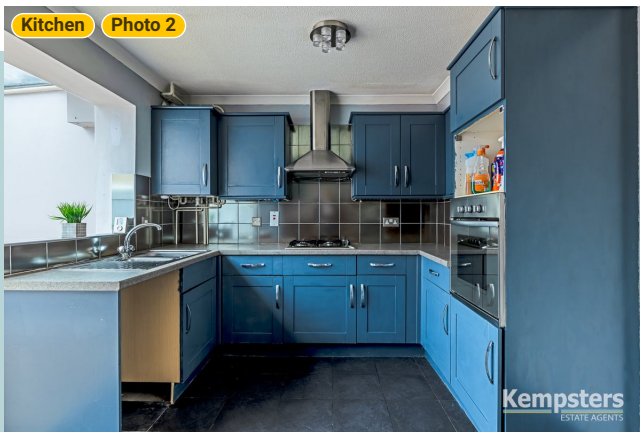

5 Davis Road

5 Davis Road, RM16 6PT Grays, England, United Kingdom
TOTAL AREA: 821.78 sq ft • LIVING AREA: 680.12 sq ft • FLOORS: 2 • ROOMS: 8

▼ Photos/Kitchen