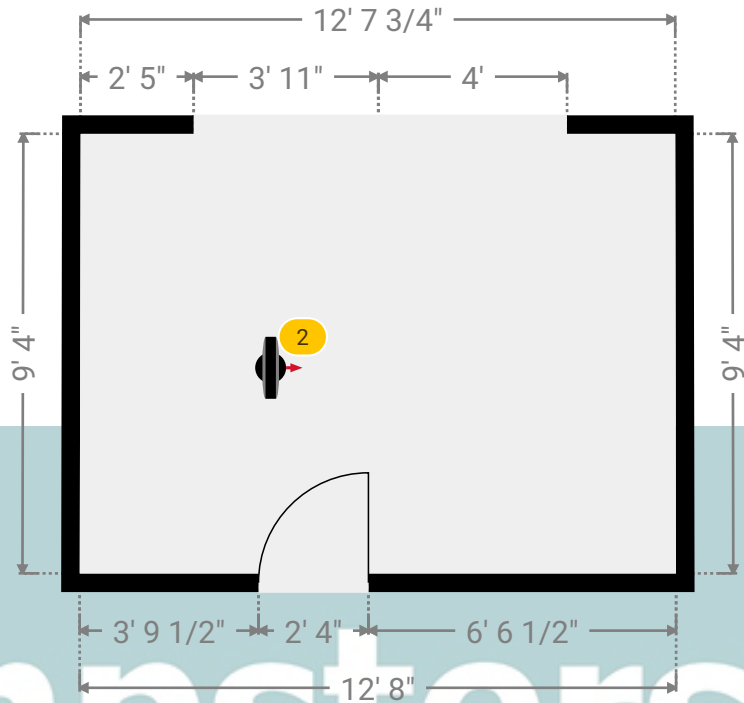

WIDTH: 12' 8" • LENGTH: 9' 4"
AREA: 118.03 sq ft • PERIMETER: 43' 11 1/2"

▼ Kitchen/Ground Floor

Photos
5 Photos (see photos page)

2 360 PANORAMA

Photo
1 Photo (see photos page)

5 Davis Road

5 Davis Road, RM16 6PT Grays, England, United Kingdom
TOTAL AREA: 821.78 sq ft • LIVING AREA: 680.12 sq ft • FLOORS: 2 • ROOMS: 8