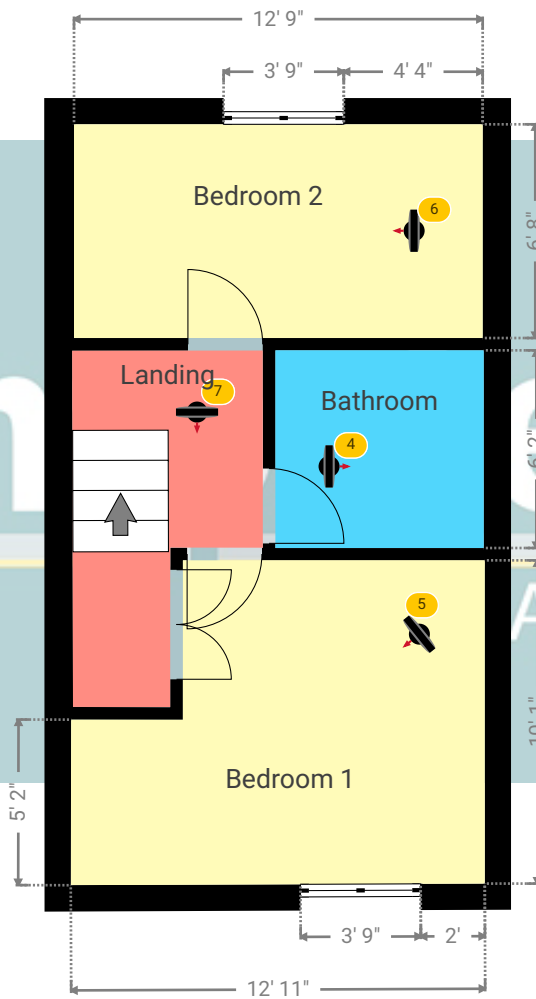

▼ Photos/Lounge

5 Davis Road

5 Davis Road, RM16 6PT Grays, England, United Kingdom
TOTAL AREA: 821.78 sq ft • LIVING AREA: 680.12 sq ft • FLOORS: 2 • ROOMS: 8

▼ 1st Floor

TOTAL AREA: 289.65 sq ft • LIVING AREA: 289.65 sq ft • ROOMS: 4

5 Davis Road

5 Davis Road, RM16 6PT Grays, England, United Kingdom
TOTAL AREA: 821.78 sq ft • LIVING AREA: 680.12 sq ft • FLOORS: 2 • ROOMS: 8

▼ Bathroom 1st Floor

WIDTH: 6' 6" • LENGTH: 6' 2"
AREA: 40.08 sq ft • PERIMETER: 25' 4"

▼ Bedroom 2 1st Floor

WIDTH: 12' 9" • LENGTH: 6' 8"
AREA: 85.01 sq ft • PERIMETER: 38' 10"

▼ Bedroom 2/1st Floor

Photos
2 Photos (see photos page)

6 360 PANORAMA

Photo
1 Photo (see photos page)

5 Davis Road