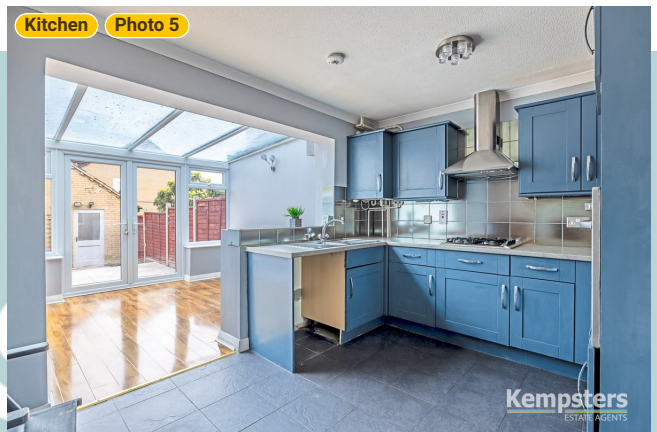

5 Davis Road

5 Davis Road, RM16 6PT Grays, England, United Kingdom
TOTAL AREA: 821.78 sq ft • LIVING AREA: 680.12 sq ft • FLOORS: 2 • ROOMS: 8

▼ Photos/Kitchen