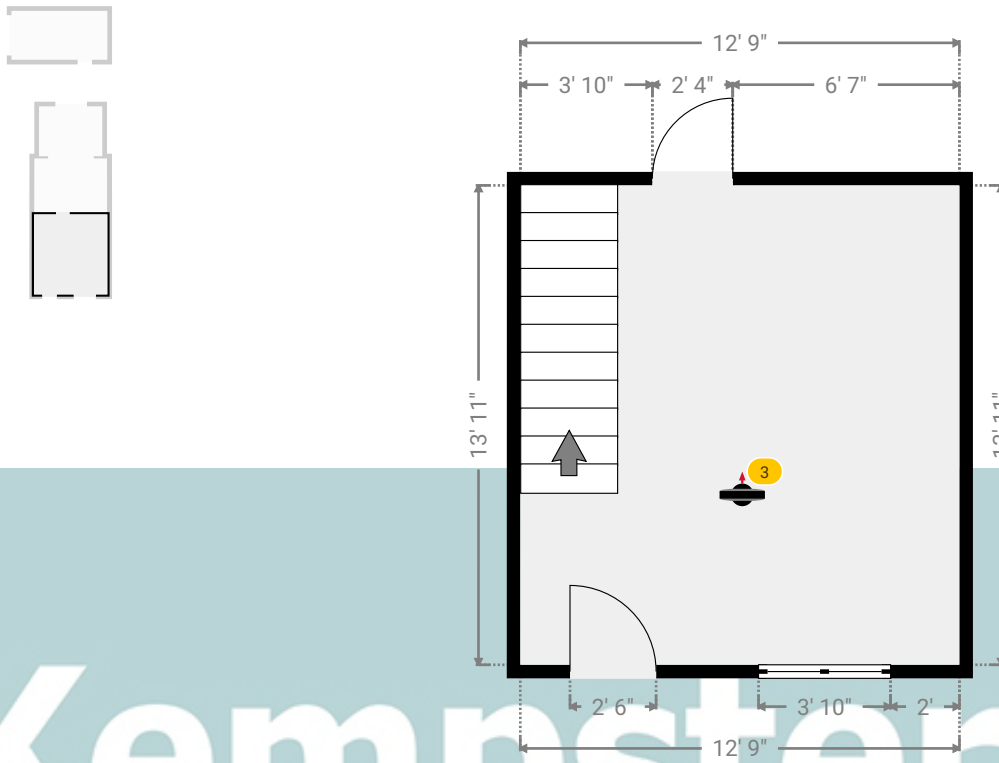

▼ Photos/Kitchen

5 Davis Road

5 Davis Road, RM16 6PT Grays, England, United Kingdom
TOTAL AREA: 821.78 sq ft • LIVING AREA: 680.12 sq ft • FLOORS: 2 • ROOMS: 8

▼ Lounge Ground Floor

WIDTH: 12' 9" • LENGTH: 13' 11"
AREA: 177.40 sq ft • PERIMETER: 53' 4"