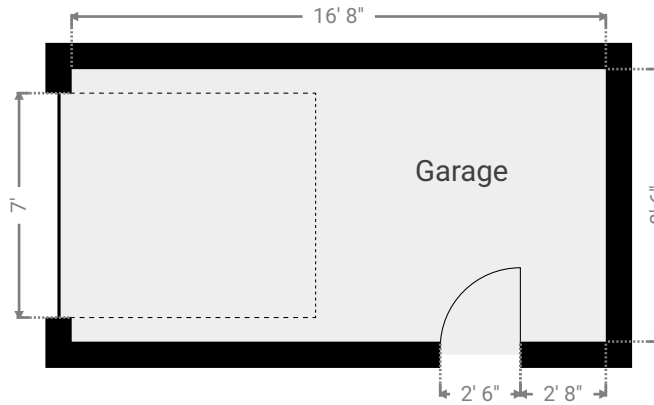

TOTAL AREA: 532.14 sq ft • LIVING AREA: 390.47 sq ft • ROOMS: 4

Kempsters Estate Agents take no responsibility for any error, omission, misstatement or use of data shown. This plan is for illustrative purposes only and whilst every attempt has been made to ensure the accuracy of the floorplan shown, all measurements, positioning, fixtures, fittings and any other data shown are an approximate interpretation for illustrative purposes only. These plans are the property of Kempsters Estate Agents Ltd and must not be reproduced in any form without our permission.

WIDTH: 12' 8" • LENGTH: 9' 4"
AREA: 118.03 sq ft • PERIMETER: 43' 11 1/2"

▼ Kitchen/Ground Floor

Photos
5 Photos (see photos page)

2 360 PANORAMA

Photo
1 Photo (see photos page)

5 Davis Road

5 Davis Road, RM16 6PT Grays, England, United Kingdom
TOTAL AREA: 821.78 sq ft • LIVING AREA: 680.12 sq ft • FLOORS: 2 • ROOMS: 8

▼ Bedroom 2 1st Floor

WIDTH: 12' 9" • LENGTH: 6' 8"
AREA: 85.01 sq ft • PERIMETER: 38' 10"

▼ Bedroom 2/1st Floor

Photos
2 Photos (see photos page)

6 360 PANORAMA

Photo
1 Photo (see photos page)

5 Davis Road

▼ Landing 1st Floor

WIDTH: 5' 11 1/2" • LENGTH: 11' 1 1/2"
AREA: 51.63 sq ft • PERIMETER: 34' 1 1/4"

▼ Landing/1st Floor

Photos
2 Photos (see photos page)

7 360 PANORAMA

Photo
1 Photo (see photos page)

5 Davis Road