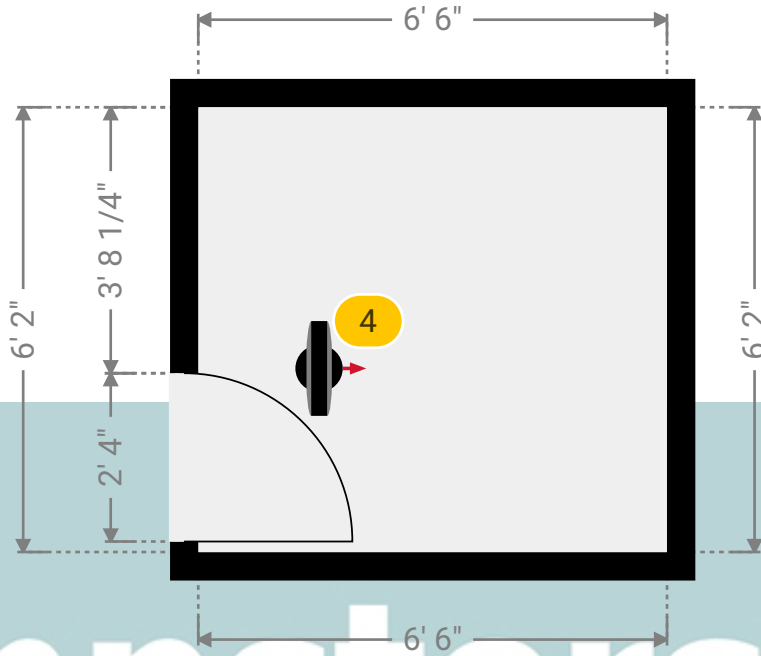

5 Davis Road

5 Davis Road, RM16 6PT Grays, England, United Kingdom
TOTAL AREA: 821.78 sq ft • LIVING AREA: 680.12 sq ft • FLOORS: 2 • ROOMS: 8

▼ Bathroom 1st Floor

WIDTH: 6' 6" • LENGTH: 6' 2"
AREA: 40.08 sq ft • PERIMETER: 25' 4"

Kempsters

ESTATE AGENTS

▼ Bathroom/1st Floor

Photos
2 Photos (see photos page)

4 360 PANORAMA

Photo
1 Photo (see photos page)