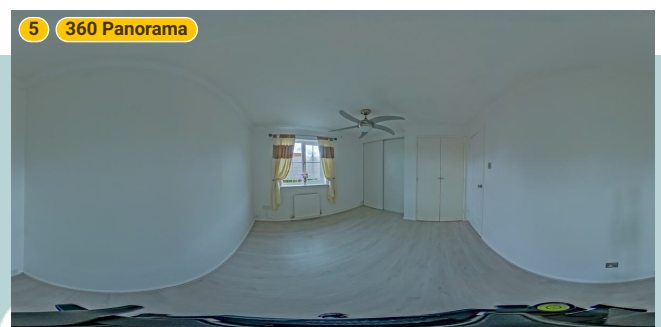

5 Davis Road

5 Davis Road, RM16 6PT Grays, England, United Kingdom
TOTAL AREA: 821.78 sq ft • LIVING AREA: 680.12 sq ft • FLOORS: 2 • ROOMS: 8

▼ Photos/Bedroom 1

Kempsters
ESTATE AGENTS