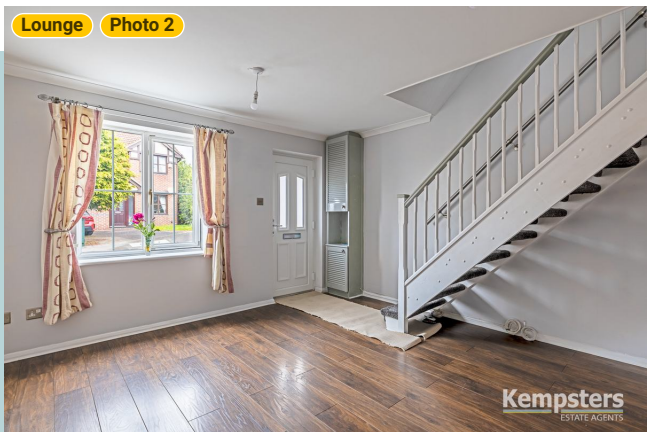

5 Davis Road

5 Davis Road, RM16 6PT Grays, England, United Kingdom
TOTAL AREA: 821.78 sq ft • LIVING AREA: 680.12 sq ft • FLOORS: 2 • ROOMS: 8

▼ Photos/Lounge