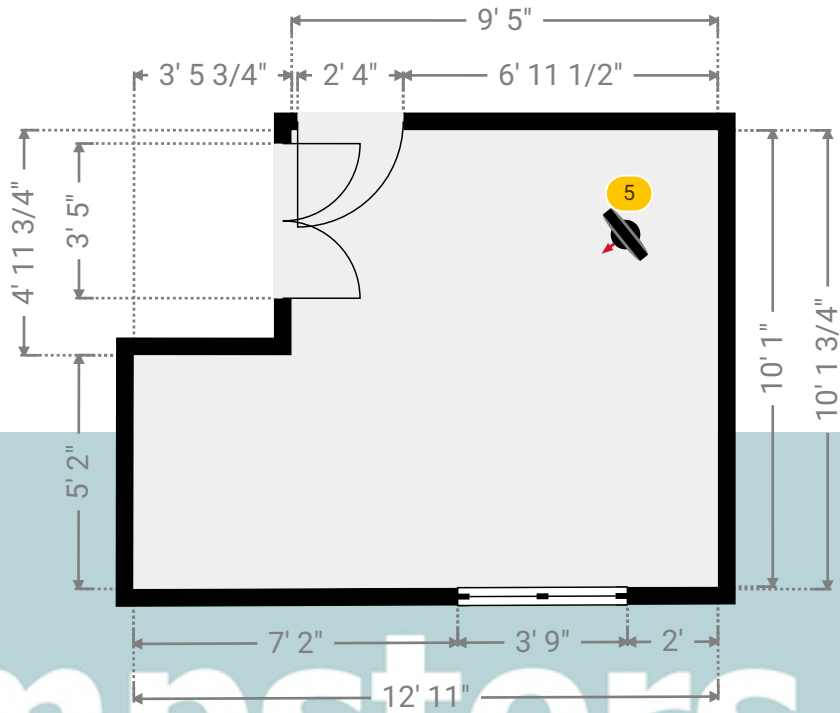

▼ Bedroom 1 1st Floor

WIDTH: 12' 11" • LENGTH: 10' 1 3/4"
AREA: 113.17 sq ft • PERIMETER: 46' 1/2"

Kempsters

ESTATE AGENTS

▼ Bedroom 1/1st Floor

Photos
2 Photos (see photos page)

5 360 PANORAMA

Photo
1 Photo (see photos page)

▼ Bedroom 2 1st Floor

WIDTH: 12' 9" • LENGTH: 6' 8"
AREA: 85.01 sq ft • PERIMETER: 38' 10"

▼ Bedroom 2/1st Floor

Photos
2 Photos (see photos page)

6 360 PANORAMA

Photo
1 Photo (see photos page)

5 Davis Road