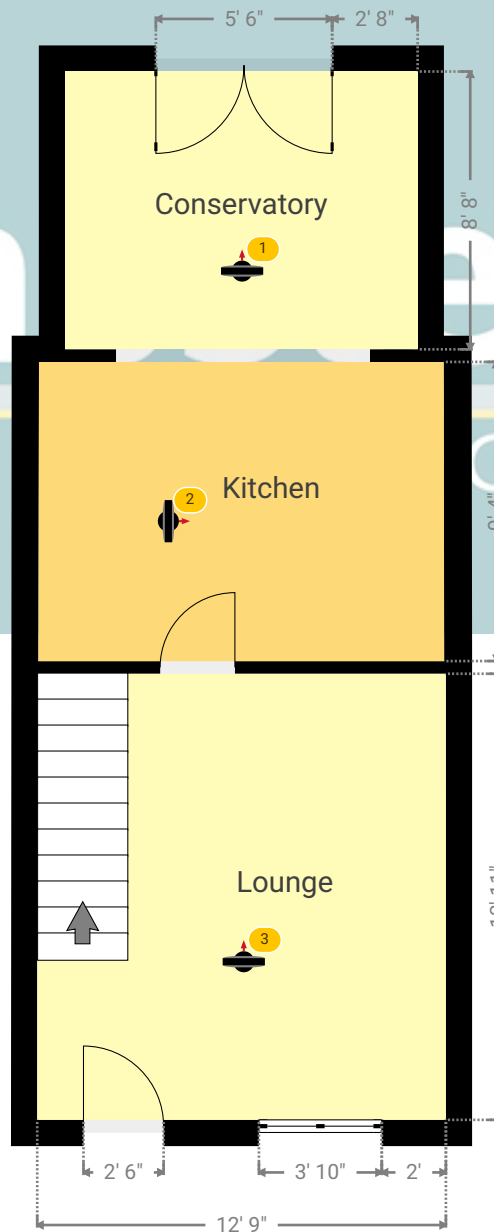

TOTAL AREA: 532.14 sq ft • LIVING AREA: 390.47 sq ft • ROOMS: 4

Kempsters Estate Agents take no responsibility for any error, omission, misstatement or use of data shown. This plan is for illustrative purposes only and whilst every attempt has been made to ensure the accuracy of the floorplan shown, all measurements, positioning, fixtures, fittings and any other data shown are an approximate interpretation for illustrative purposes only. These plans are the property of Kempsters Estate Agents Ltd and must not be reproduced in any form without our permission.

WIDTH: 12' 8" • LENGTH: 9' 4"
AREA: 118.03 sq ft • PERIMETER: 43' 11 1/2"

▼ Kitchen/Ground Floor

Photos
5 Photos (see photos page)

2 360 PANORAMA

Photo
1 Photo (see photos page)

5 Davis Road

5 Davis Road, RM16 6PT Grays, England, United Kingdom
TOTAL AREA: 821.78 sq ft • LIVING AREA: 680.12 sq ft • FLOORS: 2 • ROOMS: 8

▼ Bedroom 2 1st Floor

WIDTH: 12' 9" • LENGTH: 6' 8"
AREA: 85.01 sq ft • PERIMETER: 38' 10"

▼ Bedroom 2/1st Floor

Photos
2 Photos (see photos page)

6 360 PANORAMA

Photo
1 Photo (see photos page)

5 Davis Road

▼ Landing 1st Floor

WIDTH: 5' 11 1/2" • LENGTH: 11' 1 1/2"
AREA: 51.63 sq ft • PERIMETER: 34' 1 1/4"

▼ Landing/1st Floor

Photos
2 Photos (see photos page)

7 360 PANORAMA

Photo
1 Photo (see photos page)

5 Davis Road