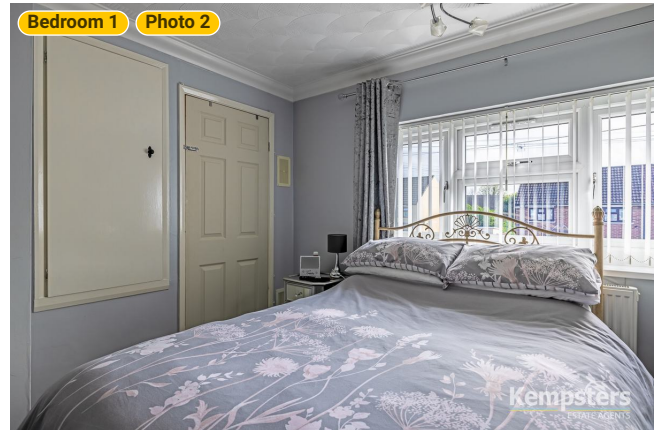

4 Manor Close

4 Manor Close, RM15 4EL South Ockendon, England, United Kingdom

TOTAL AREA: 1129.76 sq ft • LIVING AREA: 1001.76 sq ft • FLOORS: 2 • ROOMS: 14

Kempsters
ESTATE AGENTS

▼ Photos/Bedroom 1

Kempsters
ESTATE AGENTS