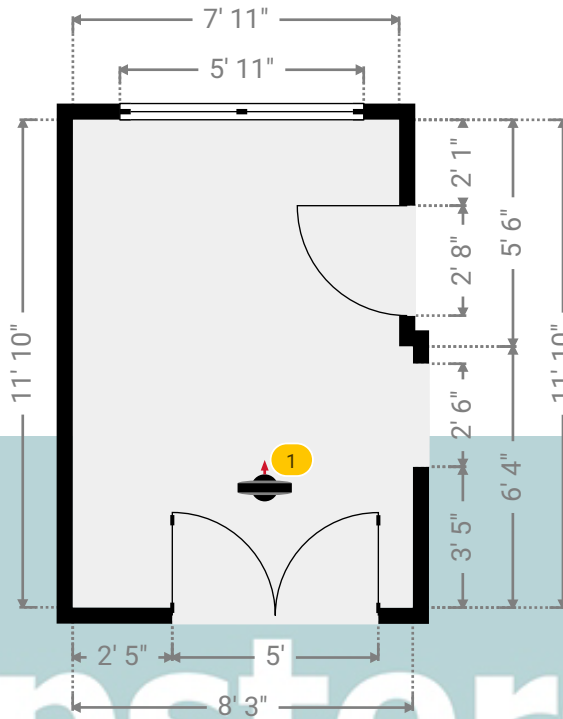

▼ Ground Floor

TOTAL AREA: 718.55 sq ft • LIVING AREA: 590.55 sq ft • ROOMS: 9

Kempsters Estate Agents take no responsibility for any error, omission, misstatement or use of data shown. This plan is for illustrative purposes only and whilst every attempt has been made to ensure the accuracy of the floorplan shown, all measurements, positioning, fixtures, fittings and any other data shown are an approximate interpretation for illustrative purposes only. These plans are the property of Kempsters Estate Agents Ltd and must not be reproduced in any form without our permission.

4 Manor Close

4 Manor Close, RM15 4EL South Ockendon, England, United Kingdom
TOTAL AREA: 1129.76 sq ft • LIVING AREA: 1001.76 sq ft • FLOORS: 2 • ROOMS: 14

▼ Dining Room Ground Floor

WIDTH: 8' 3" • LENGTH: 11' 10"
AREA: 95.80 sq ft • PERIMETER: 40' 2"

WIDTH: 5' 2 1/2" • LENGTH: 11' 1 1/4"
AREA: 39.34 sq ft • PERIMETER: 32' 7 1/4"

▼ Hall/Ground Floor

Photo
1 Photo (see photos page)

4 Manor Close

4 Manor Close, RM15 4EL South Ockendon, England, United Kingdom

▼ Hall Ground Floor

WIDTH: 6' 4" • LENGTH: 4' 7"
AREA: 28.98 sq ft • PERIMETER: 21' 9 3/4"

▼ Hall/Ground Floor

Photo
1 Photo (see photos page)

2 360 PANORAMA

Photo
1 Photo (see photos page)

4 Manor Close

4 Manor Close, RM15 4EL South Ockendon, England, United Kingdom