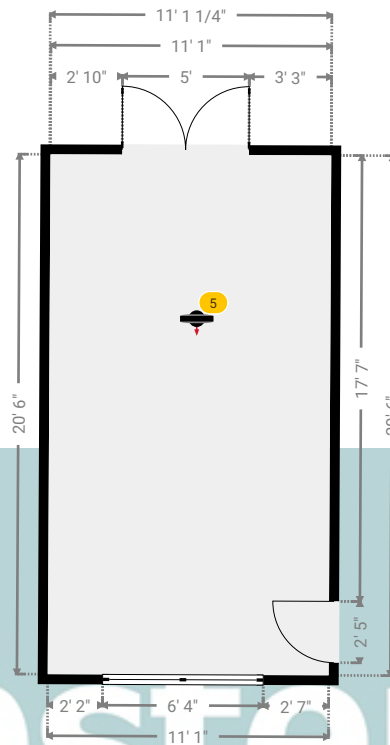

WIDTH: 5' 2 1/2" • LENGTH: 11' 1 1/4"
AREA: 39.34 sq ft • PERIMETER: 32' 7 1/4"

▼ Hall/Ground Floor

Photo
1 Photo (see photos page)

4 Manor Close

4 Manor Close, RM15 4EL South Ockendon, England, United Kingdom

▼ Hall Ground Floor

WIDTH: 6' 4" • LENGTH: 4' 7"
AREA: 28.98 sq ft • PERIMETER: 21' 9 3/4"

▼ Hall/Ground Floor

Photo
1 Photo (see photos page)

2 360 PANORAMA

Photo
1 Photo (see photos page)

4 Manor Close

4 Manor Close, RM15 4EL South Ockendon, England, United Kingdom

▼ Photos/Laundry Room

Kempsters
ESTATE AGENTS

4 Manor Close

4 Manor Close, RM15 4EL South Ockendon, England, United Kingdom
TOTAL AREA: 1129.76 sq ft • LIVING AREA: 1001.76 sq ft • FLOORS: 2 • ROOMS: 14

▼ Lounge Ground Floor

WIDTH: 11' 1 1/4" • LENGTH: 20' 6"
AREA: 227.07 sq ft • PERIMETER: 63' 1 3/4"

▼ Lounge/Ground Floor

Photos
5 Photos (see photos page)

5 360 PANORAMA

Photo
1 Photo (see photos page)

4 Manor Close

4 Manor Close, RM15 4EL South Ockendon, England, United Kingdom
TOTAL AREA: 1129.76 sq ft • LIVING AREA: 1001.76 sq ft • FLOORS: 2 • ROOMS: 14