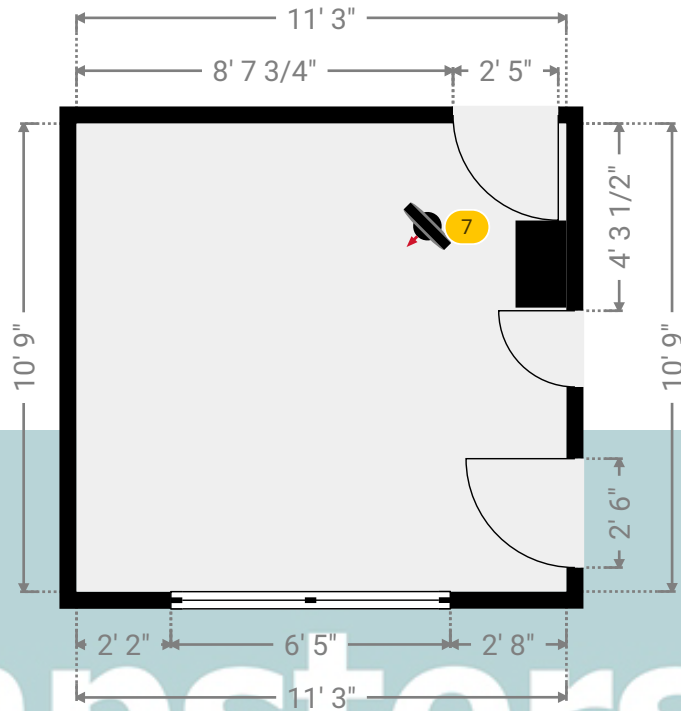

WIDTH: 5' 2 1/2" • LENGTH: 11' 1 1/4"
AREA: 39.34 sq ft • PERIMETER: 32' 7 1/4"

▼ Hall/Ground Floor

Photo
1 Photo (see photos page)

4 Manor Close

4 Manor Close, RM15 4EL South Ockendon, England, United Kingdom

▼ Hall Ground Floor

WIDTH: 6' 4" • LENGTH: 4' 7"
AREA: 28.98 sq ft • PERIMETER: 21' 9 3/4"

▼ Hall/Ground Floor

Photo
1 Photo (see photos page)

2 360 PANORAMA

Photo
1 Photo (see photos page)

4 Manor Close

4 Manor Close, RM15 4EL South Ockendon, England, United Kingdom

TOTAL AREA: 1129.76 sq ft • LIVING AREA: 1001.76 sq ft • FLOORS: 2 • ROOMS: 14

Kempsters
ESTATE AGENTS

▼ Photos/Bathroom

Kempsters
ESTATE AGENTS

4 Manor Close

4 Manor Close, RM15 4EL South Ockendon, England, United Kingdom
TOTAL AREA: 1129.76 sq ft • LIVING AREA: 1001.76 sq ft • FLOORS: 2 • ROOMS: 14

▼ Bedroom 1 1st Floor

WIDTH: 11' 3" • LENGTH: 10' 9"
AREA: 120.91 sq ft • PERIMETER: 44'

▼ Bedroom 1/1st Floor

Photos
2 Photos (see photos page)

7 360 PANORAMA

Photo
1 Photo (see photos page)

4 Manor Close

4 Manor Close, RM15 4EL South Ockendon, England, United Kingdom