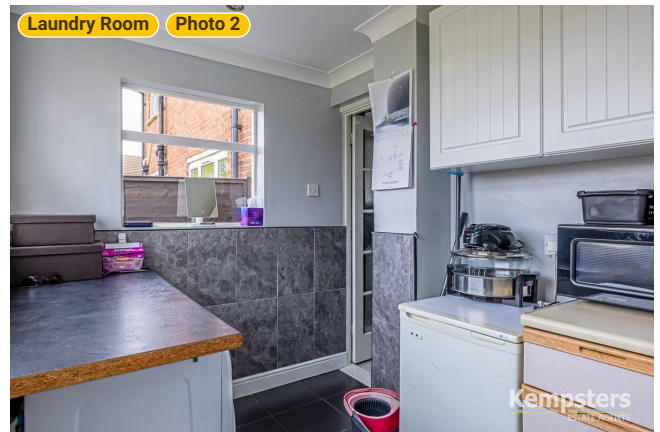

4 Manor Close

4 Manor Close, RM15 4EL South Ockendon, England, United Kingdom

TOTAL AREA: 1129.76 sq ft • LIVING AREA: 1001.76 sq ft • FLOORS: 2 • ROOMS: 14

▼ Photos/Laundry Room

Kempsters
ESTATE AGENTS