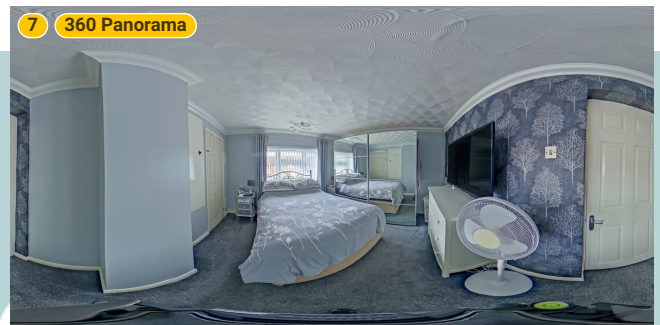

4 Manor Close

4 Manor Close, RM15 4EL South Ockendon, England, United Kingdom

TOTAL AREA: 1129.76 sq ft • LIVING AREA: 1001.76 sq ft • FLOORS: 2 • ROOMS: 14

Kempsters
ESTATE AGENTS

▼ Photos/Bedroom 1

Kempsters
ESTATE AGENTS