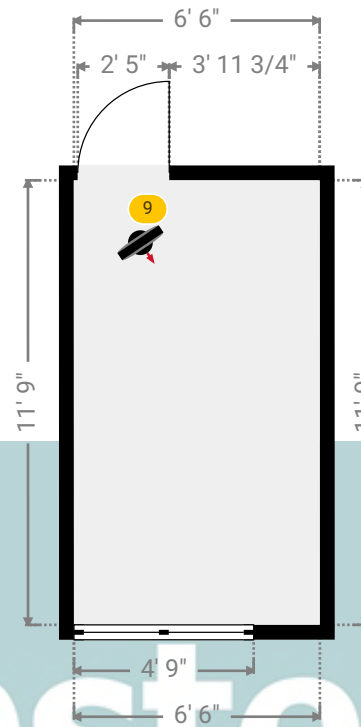

WIDTH: 5' 2 1/2" • LENGTH: 11' 1 1/4"
AREA: 39.34 sq ft • PERIMETER: 32' 7 1/4"

▼ Hall/Ground Floor

Photo
1 Photo (see photos page)

4 Manor Close

4 Manor Close, RM15 4EL South Ockendon, England, United Kingdom

▼ Bedroom 2 1st Floor

WIDTH: 13' 5 1/2" • LENGTH: 9' 7 1/2"
AREA: 106.64 sq ft • PERIMETER: 46' 1/4"

▼ Bedroom 2/1st Floor

Photos
2 Photos (see photos page)

8 360 PANORAMA

Photo
1 Photo (see photos page)

4 Manor Close

4 Manor Close, RM15 4EL South Ockendon, England, United Kingdom

TOTAL AREA: 1129.76 sq ft • LIVING AREA: 1001.76 sq ft • FLOORS: 2 • ROOMS: 14

Kempsters
ESTATE AGENTS

▼ Photos/Bedroom 2

Kempsters
ESTATE AGENTS

4 Manor Close

4 Manor Close, RM15 4EL South Ockendon, England, United Kingdom
TOTAL AREA: 1129.76 sq ft • LIVING AREA: 1001.76 sq ft • FLOORS: 2 • ROOMS: 14

▼ Bedroom 3 1st Floor

WIDTH: 6' 6" • LENGTH: 11' 9"
AREA: 76.36 sq ft • PERIMETER: 36' 6"