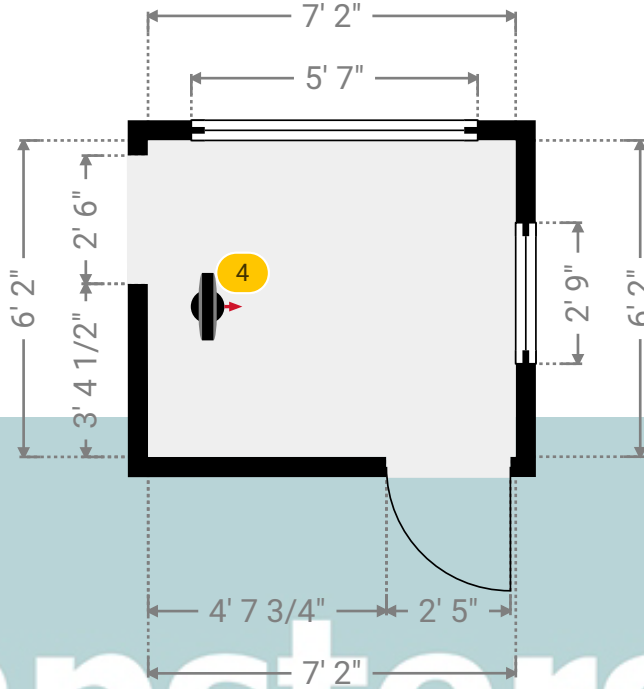

4 Manor Close

4 Manor Close, RM15 4EL South Ockendon, England, United Kingdom
TOTAL AREA: 1129.76 sq ft • LIVING AREA: 1001.76 sq ft • FLOORS: 2 • ROOMS: 14

▼ Laundry Room Ground Floor

WIDTH: 7' 2" • LENGTH: 6' 2"
AREA: 44.22 sq ft • PERIMETER: 26' 8"

▼ Laundry Room/Ground Floor

Photos
2 Photos (see photos page)

4 360 PANORAMA

Photo
1 Photo (see photos page)