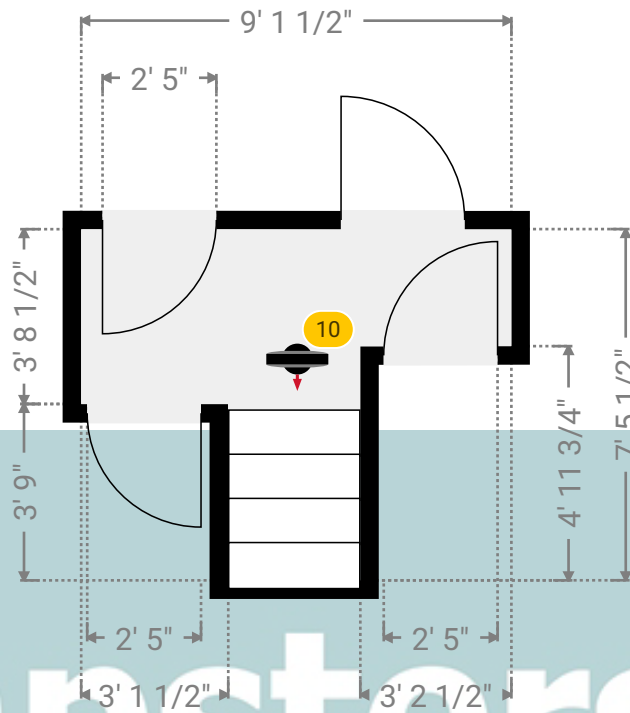

WIDTH: 5' 2 1/2" • LENGTH: 11' 1 1/4"
AREA: 39.34 sq ft • PERIMETER: 32' 7 1/4"

▼ Hall/Ground Floor

Photo
1 Photo (see photos page)

4 Manor Close

4 Manor Close, RM15 4EL South Ockendon, England, United Kingdom

4 Manor Close

4 Manor Close, RM15 4EL South Ockendon, England, United Kingdom
TOTAL AREA: 1129.76 sq ft • LIVING AREA: 1001.76 sq ft • FLOORS: 2 • ROOMS: 14

▼ Bedroom 3 1st Floor

WIDTH: 6' 6" • LENGTH: 11' 9"
AREA: 76.36 sq ft • PERIMETER: 36' 6"

TOTAL AREA: 1129.76 sq ft • LIVING AREA: 1001.76 sq ft • FLOORS: 2 • ROOMS: 14

Kempsters
ESTATE AGENTS

▼ Photos/Bedroom 3

Kempsters

ESTATE AGENTS

4 Manor Close

4 Manor Close, RM15 4EL South Ockendon, England, United Kingdom
TOTAL AREA: 1129.76 sq ft • LIVING AREA: 1001.76 sq ft • FLOORS: 2 • ROOMS: 14

▼ Landing 1st Floor

WIDTH: 9' 1 1/2" • LENGTH: 7' 5 1/2"
AREA: 40.44 sq ft • PERIMETER: 33' 2"

▼ Landing/1st Floor

Photos
2 Photos (see photos page)

10 360 PANORAMA

Photo
1 Photo (see photos page)

4 Manor Close