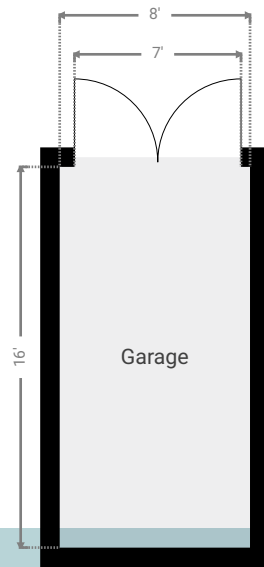

4 Manor Close

4 Manor Close, RM15 4EL South Ockendon, England, United Kingdom
TOTAL AREA: 1129.76 sq ft • LIVING AREA: 1001.76 sq ft • FLOORS: 2 • ROOMS: 14

▼ Ground Floor

TOTAL AREA: 718.55 sq ft • LIVING AREA: 590.55 sq ft • ROOMS: 9

Kempsters Estate Agents take no responsibility for any error, omission, misstatement or use of data shown. This plan is for illustrative purposes only and whilst every attempt has been made to ensure the accuracy of the floorplan shown, all measurements, positioning, fixtures, fittings and any other data shown are an approximate interpretation for illustrative purposes only. These plans are the property of Kempsters Estate Agents Ltd and must not be reproduced in any form without our permission.