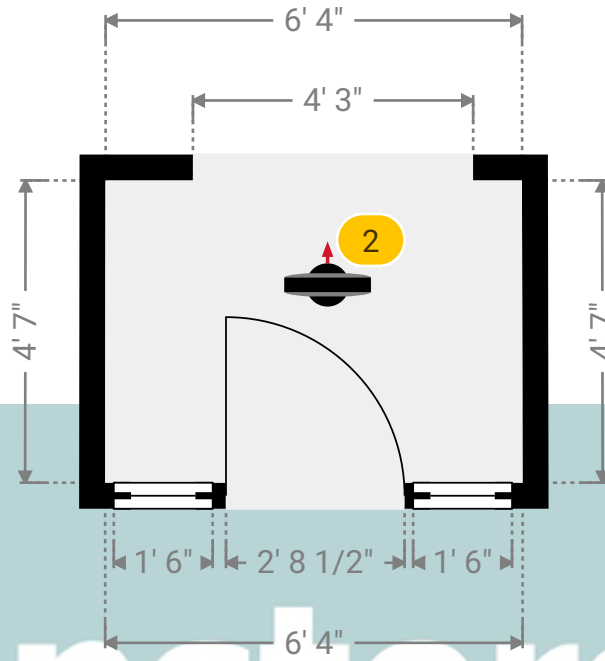

WIDTH: 5' 2 1/2" • LENGTH: 11' 1 1/4"
AREA: 39.34 sq ft • PERIMETER: 32' 7 1/4"

▼ Hall/Ground Floor

Photo
1 Photo (see photos page)

4 Manor Close

4 Manor Close, RM15 4EL South Ockendon, England, United Kingdom

▼ Hall Ground Floor

WIDTH: 6' 4" • LENGTH: 4' 7"
AREA: 28.98 sq ft • PERIMETER: 21' 9 3/4"

▼ Hall/Ground Floor

Photo
1 Photo (see photos page)

2 360 PANORAMA

Photo
1 Photo (see photos page)

4 Manor Close

4 Manor Close, RM15 4EL South Ockendon, England, United Kingdom