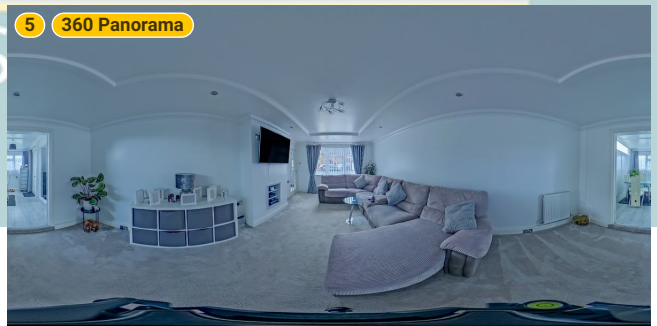

4 Manor Close

4 Manor Close, RM15 4EL South Ockendon, England, United Kingdom
TOTAL AREA: 1129.76 sq ft • LIVING AREA: 1001.76 sq ft • FLOORS: 2 • ROOMS: 14

▼ Photos/Lounge