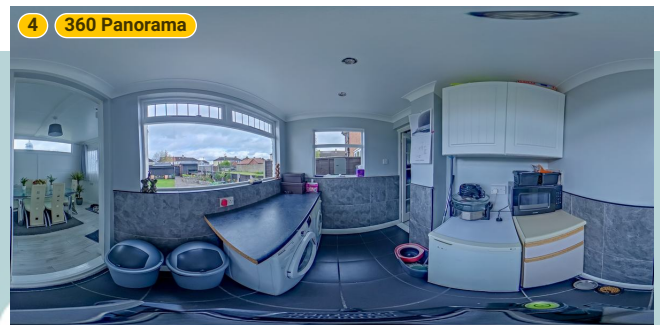

4 Manor Close

4 Manor Close, RM15 4EL South Ockendon, England, United Kingdom

TOTAL AREA: 1129.76 sq ft • LIVING AREA: 1001.76 sq ft • FLOORS: 2 • ROOMS: 14

▼ Photos/Laundry Room

Kempsters
ESTATE AGENTS