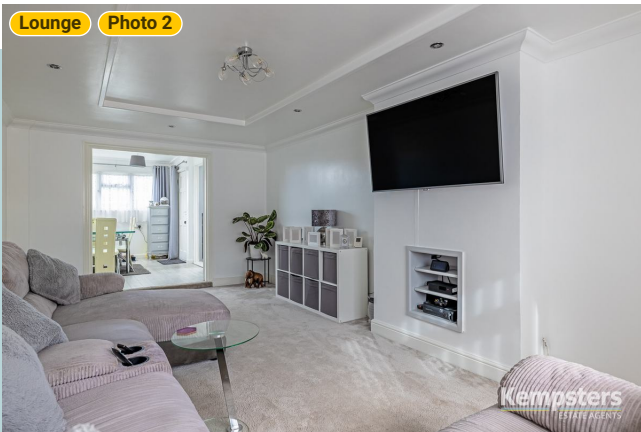

4 Manor Close

4 Manor Close, RM15 4EL South Ockendon, England, United Kingdom
TOTAL AREA: 1129.76 sq ft • LIVING AREA: 1001.76 sq ft • FLOORS: 2 • ROOMS: 14

▼ Photos/Lounge