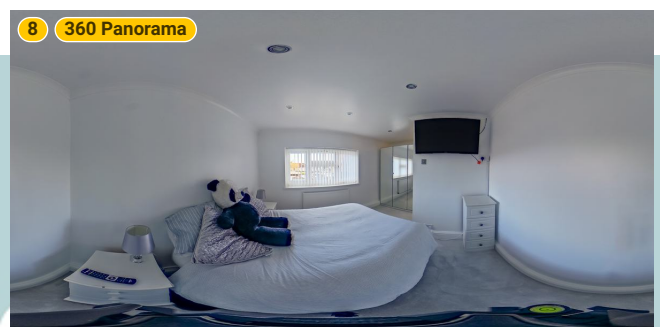

4 Manor Close

4 Manor Close, RM15 4EL South Ockendon, England, United Kingdom

TOTAL AREA: 1129.76 sq ft • LIVING AREA: 1001.76 sq ft • FLOORS: 2 • ROOMS: 14

Kempsters
ESTATE AGENTS

▼ Photos/Bedroom 2

Kempsters
ESTATE AGENTS