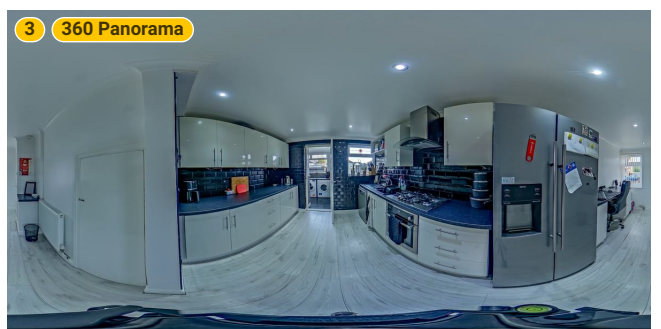

4 Manor Close

4 Manor Close, RM15 4EL South Ockendon, England, United Kingdom
TOTAL AREA: 1129.76 sq ft • LIVING AREA: 1001.76 sq ft • FLOORS: 2 • ROOMS: 14

▼ Photos/Kitchen

Kempsters Estate Agents take no responsibility for any error, omission, misstatement or use of data shown. This plan is for illustrative purposes only and whilst every attempt has been made to ensure the accuracy of the floorplan shown, all measurements, positioning, fixtures, fittings and any other data shown are an approximate interpretation for illustrative purposes only. These plans are the property of Kempsters Estate Agents Ltd and must not be reproduced in any form without our permission.