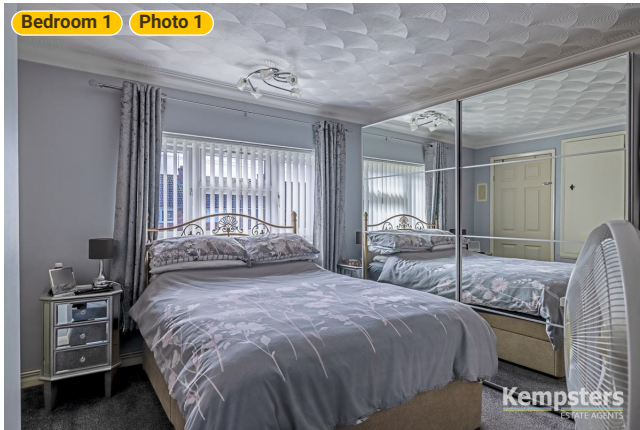

4 Manor Close

4 Manor Close, RM15 4EL South Ockendon, England, United Kingdom

TOTAL AREA: 1129.76 sq ft • LIVING AREA: 1001.76 sq ft • FLOORS: 2 • ROOMS: 14

Kempsters
ESTATE AGENTS

▼ Photos/Bedroom 1

Kempsters
ESTATE AGENTS