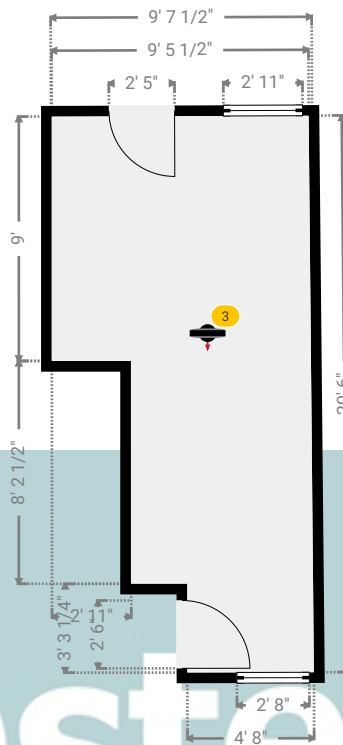

WIDTH: 5' 2 1/2" • LENGTH: 11' 1 1/4"
AREA: 39.34 sq ft • PERIMETER: 32' 7 1/4"

▼ Hall/Ground Floor

Photo
1 Photo (see photos page)

4 Manor Close

4 Manor Close, RM15 4EL South Ockendon, England, United Kingdom

▼ Hall Ground Floor

WIDTH: 6' 4" • LENGTH: 4' 7"
AREA: 28.98 sq ft • PERIMETER: 21' 9 3/4"

▼ Hall/Ground Floor

Photo
1 Photo (see photos page)

2 360 PANORAMA

Photo
1 Photo (see photos page)

4 Manor Close

4 Manor Close, RM15 4EL South Ockendon, England, United Kingdom

TOTAL AREA: 1129.76 sq ft • LIVING AREA: 1001.76 sq ft • FLOORS: 2 • ROOMS: 14

Kempsters
ESTATE AGENTS

▼ Photos/Hall

Kempsters
ESTATE AGENTS

4 Manor Close

4 Manor Close, RM15 4EL South Ockendon, England, United Kingdom
TOTAL AREA: 1129.76 sq ft • LIVING AREA: 1001.76 sq ft • FLOORS: 2 • ROOMS: 14

▼ Kitchen Ground Floor

WIDTH: 9' 7 1/2" • LENGTH: 20' 6"
AREA: 155.59 sq ft • PERIMETER: 60' 1"

▼ Kitchen/Ground Floor

Photos
6 Photos (see photos page)

3 360 PANORAMA

Photo
1 Photo (see photos page)

4 Manor Close