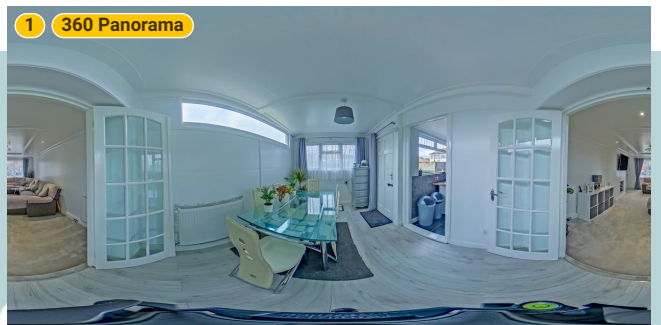

4 Manor Close

4 Manor Close, RM15 4EL South Ockendon, England, United Kingdom
TOTAL AREA: 1129.76 sq ft • LIVING AREA: 1001.76 sq ft • FLOORS: 2 • ROOMS: 14

▼ Photos/Dining Room

KEMPSTERS
ESTATE AGENTS