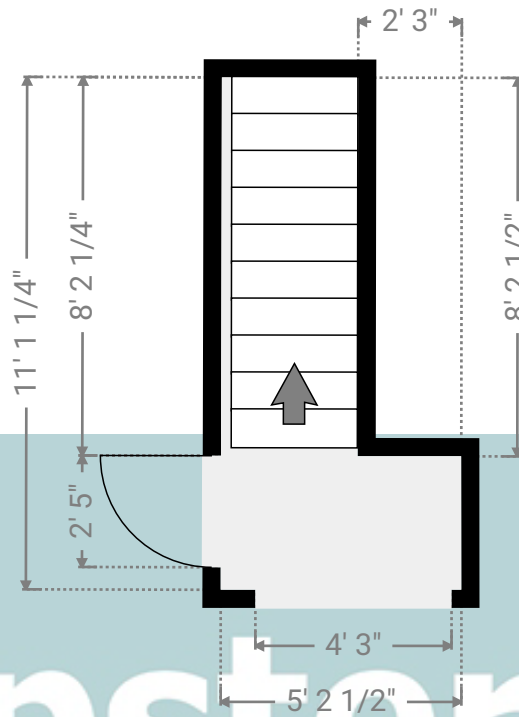

▼ Photos/Dining Room

KEMPSTERS
ESTATE AGENTS

4 Manor Close

4 Manor Close, RM15 4EL South Ockendon, England, United Kingdom
TOTAL AREA: 1129.76 sq ft • LIVING AREA: 1001.76 sq ft • FLOORS: 2 • ROOMS: 14

▼ Hall Ground Floor

WIDTH: 5' 2 1/2" • LENGTH: 11' 1 1/4"
AREA: 39.34 sq ft • PERIMETER: 32' 7 1/4"

▼ Hall/Ground Floor

Photo
1 Photo (see photos page)

4 Manor Close

4 Manor Close, RM15 4EL South Ockendon, England, United Kingdom

▼ Hall Ground Floor

WIDTH: 6' 4" • LENGTH: 4' 7"
AREA: 28.98 sq ft • PERIMETER: 21' 9 3/4"

▼ Hall/Ground Floor

Photo
1 Photo (see photos page)

2 360 PANORAMA

Photo
1 Photo (see photos page)

4 Manor Close

4 Manor Close, RM15 4EL South Ockendon, England, United Kingdom