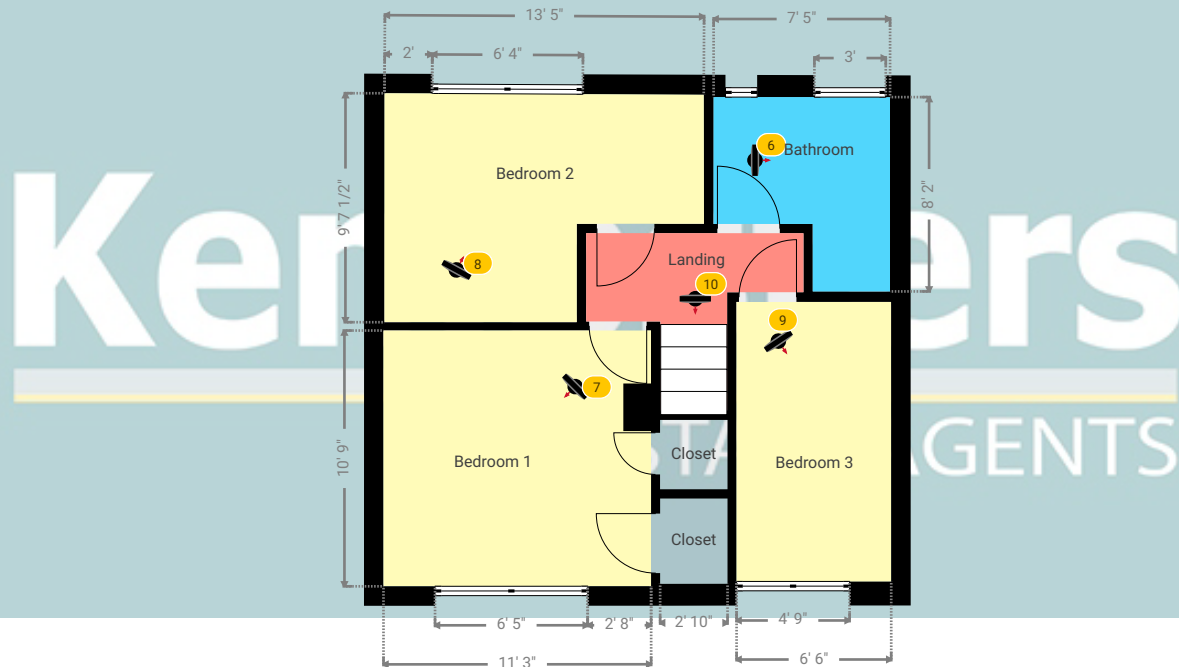

WIDTH: 5' 2 1/2" • LENGTH: 11' 1 1/4"
AREA: 39.34 sq ft • PERIMETER: 32' 7 1/4"

▼ Hall/Ground Floor

Photo
1 Photo (see photos page)

4 Manor Close

4 Manor Close, RM15 4EL South Ockendon, England, United Kingdom

WIDTH: 11' 1 1/4" • LENGTH: 20' 6"
AREA: 227.07 sq ft • PERIMETER: 63' 1 3/4"

▼ Lounge/Ground Floor

Photos
5 Photos (see photos page)

5 360 PANORAMA

Photo
1 Photo (see photos page)

4 Manor Close

4 Manor Close, RM15 4EL South Ockendon, England, United Kingdom
TOTAL AREA: 1129.76 sq ft • LIVING AREA: 1001.76 sq ft • FLOORS: 2 • ROOMS: 14

▼ Photos/Lounge

4 Manor Close

4 Manor Close, RM15 4EL South Ockendon, England, United Kingdom
TOTAL AREA: 1129.76 sq ft • LIVING AREA: 1001.76 sq ft • FLOORS: 2 • ROOMS: 14

▼ 1st Floor

TOTAL AREA: 411.21 sq ft • LIVING AREA: 411.21 sq ft • ROOMS: 7

4 Manor Close

4 Manor Close, RM15 4EL South Ockendon, England, United Kingdom
TOTAL AREA: 1129.76 sq ft • LIVING AREA: 1001.76 sq ft • FLOORS: 2 • ROOMS: 14

▼ Bathroom 1st Floor

WIDTH: 7' 5" • LENGTH: 8' 2"
AREA: 48.77 sq ft • PERIMETER: 31' 2"