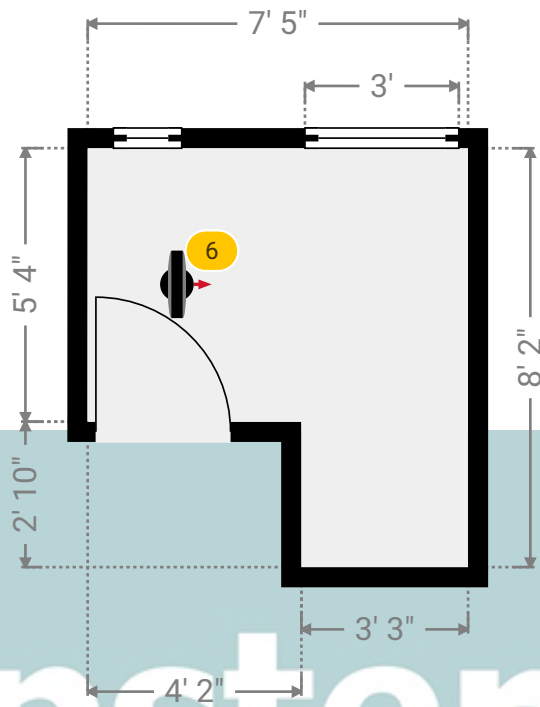

WIDTH: 5' 2 1/2" • LENGTH: 11' 1 1/4"
AREA: 39.34 sq ft • PERIMETER: 32' 7 1/4"

▼ Hall/Ground Floor

Photo
1 Photo (see photos page)

4 Manor Close

4 Manor Close, RM15 4EL South Ockendon, England, United Kingdom

WIDTH: 11' 1 1/4" • LENGTH: 20' 6"
AREA: 227.07 sq ft • PERIMETER: 63' 1 3/4"

▼ Lounge/Ground Floor

Photos
5 Photos (see photos page)

5 360 PANORAMA

Photo
1 Photo (see photos page)

4 Manor Close

4 Manor Close, RM15 4EL South Ockendon, England, United Kingdom
TOTAL AREA: 1129.76 sq ft • LIVING AREA: 1001.76 sq ft • FLOORS: 2 • ROOMS: 14

▼ Photos/Lounge

4 Manor Close

4 Manor Close, RM15 4EL South Ockendon, England, United Kingdom
TOTAL AREA: 1129.76 sq ft • LIVING AREA: 1001.76 sq ft • FLOORS: 2 • ROOMS: 14

▼ 1st Floor

TOTAL AREA: 411.21 sq ft • LIVING AREA: 411.21 sq ft • ROOMS: 7

4 Manor Close

4 Manor Close, RM15 4EL South Ockendon, England, United Kingdom
TOTAL AREA: 1129.76 sq ft • LIVING AREA: 1001.76 sq ft • FLOORS: 2 • ROOMS: 14

▼ Bathroom 1st Floor

WIDTH: 7' 5" • LENGTH: 8' 2"
AREA: 48.77 sq ft • PERIMETER: 31' 2"