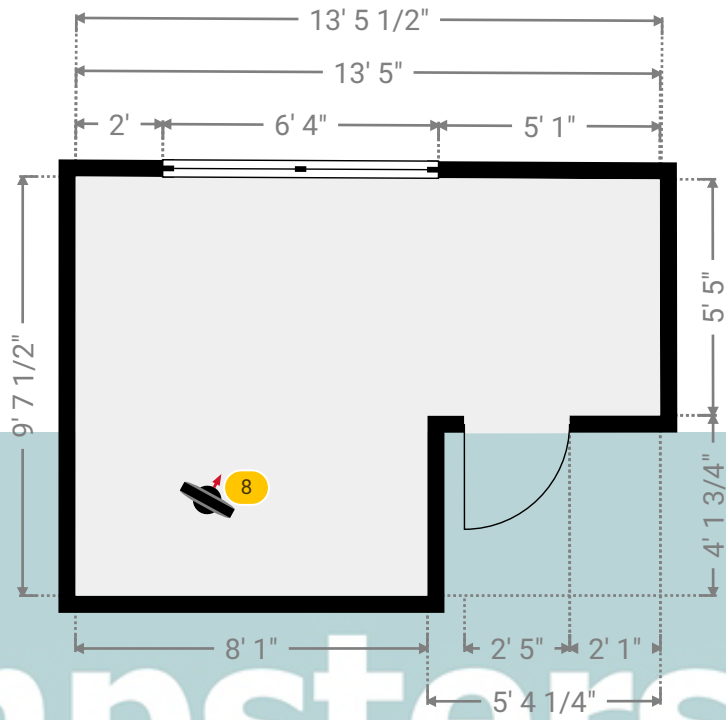

4 Manor Close

4 Manor Close, RM15 4EL South Ockendon, England, United Kingdom
TOTAL AREA: 1129.76 sq ft • LIVING AREA: 1001.76 sq ft • FLOORS: 2 • ROOMS: 14

▼ Bedroom 2 1st Floor

WIDTH: 13' 5 1/2" • LENGTH: 9' 7 1/2"
AREA: 106.64 sq ft • PERIMETER: 46' 1/4"

▼ Bedroom 2/1st Floor

Photos
2 Photos (see photos page)

8 360 PANORAMA

Photo
1 Photo (see photos page)