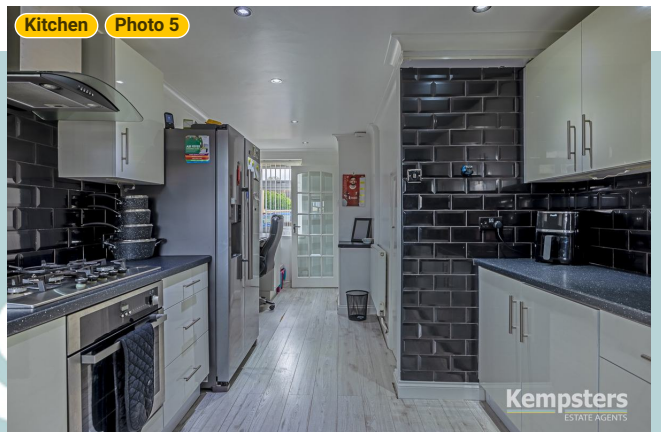

4 Manor Close

4 Manor Close, RM15 4EL South Ockendon, England, United Kingdom
TOTAL AREA: 1129.76 sq ft • LIVING AREA: 1001.76 sq ft • FLOORS: 2 • ROOMS: 14

▼ Photos/Kitchen

Kempsters Estate Agents take no responsibility for any error, omission, misstatement or use of data shown. This plan is for illustrative purposes only and whilst every attempt has been made to ensure the accuracy of the floorplan shown, all measurements, positioning, fixtures, fittings and any other data shown are an approximate interpretation for illustrative purposes only. These plans are the property of Kempsters Estate Agents Ltd and must not be reproduced in any form without our permission.