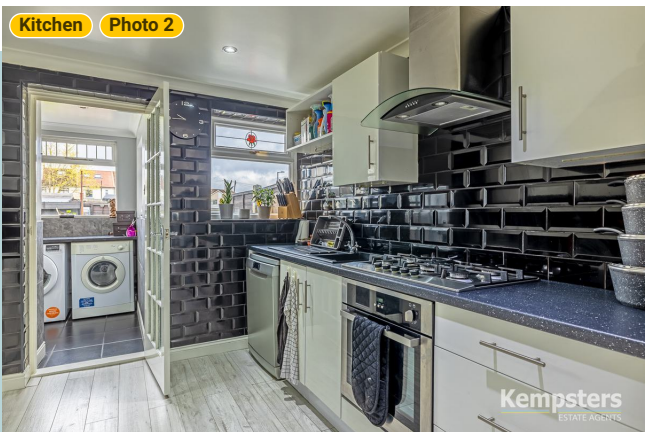

4 Manor Close

4 Manor Close, RM15 4EL South Ockendon, England, United Kingdom
TOTAL AREA: 1129.76 sq ft • LIVING AREA: 1001.76 sq ft • FLOORS: 2 • ROOMS: 14

▼ Photos/Kitchen

Kempsters Estate Agents take no responsibility for any error, omission, misstatement or use of data shown. This plan is for illustrative purposes only and whilst every attempt has been made to ensure the accuracy of the floorplan shown, all measurements, positioning, fixtures, fittings and any other data shown are an approximate interpretation for illustrative purposes only. These plans are the property of Kempsters Estate Agents Ltd and must not be reproduced in any form without our permission.