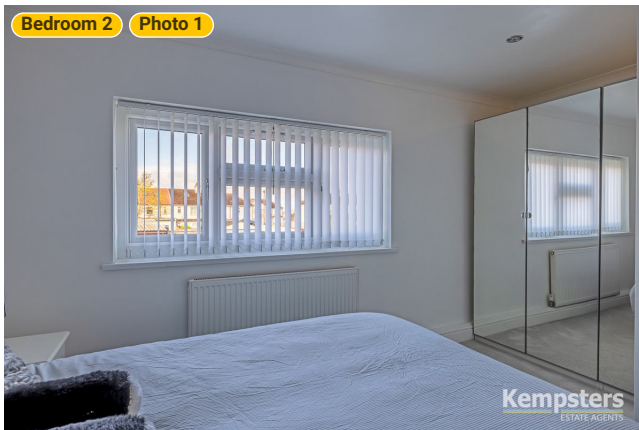

4 Manor Close

4 Manor Close, RM15 4EL South Ockendon, England, United Kingdom

TOTAL AREA: 1129.76 sq ft • LIVING AREA: 1001.76 sq ft • FLOORS: 2 • ROOMS: 14

Kempsters
ESTATE AGENTS

▼ Photos/Bedroom 2

Kempsters
ESTATE AGENTS