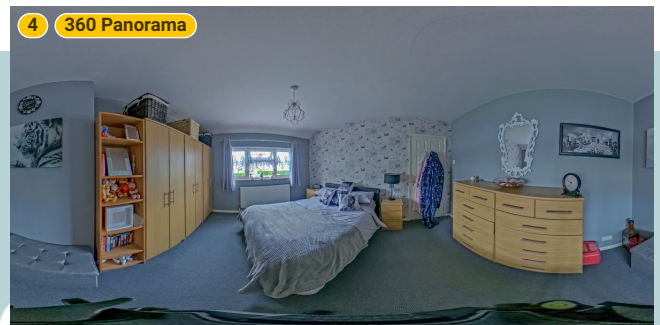

28 Feenan Highway

28 Feenan Highway, RM18 8JJ Tilbury, England, United Kingdom
TOTAL AREA: 877.05 sq ft • LIVING AREA: 877.05 sq ft • FLOORS: 2 • ROOMS: 10

Kempsters
ESTATE AGENTS

▼ Photos/Bedroom 1

Kempsters
ESTATE AGENTS