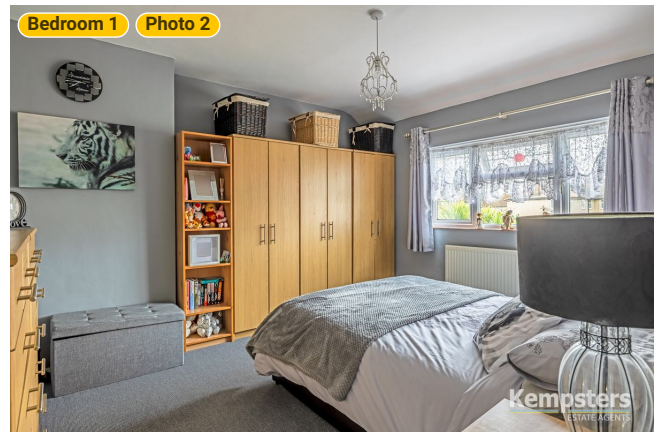

28 Feenan Highway

28 Feenan Highway, RM18 8JJ Tilbury, England, United Kingdom
TOTAL AREA: 877.05 sq ft • LIVING AREA: 877.05 sq ft • FLOORS: 2 • ROOMS: 10

Kempsters
ESTATE AGENTS

▼ Photos/Bedroom 1

Kempsters
ESTATE AGENTS