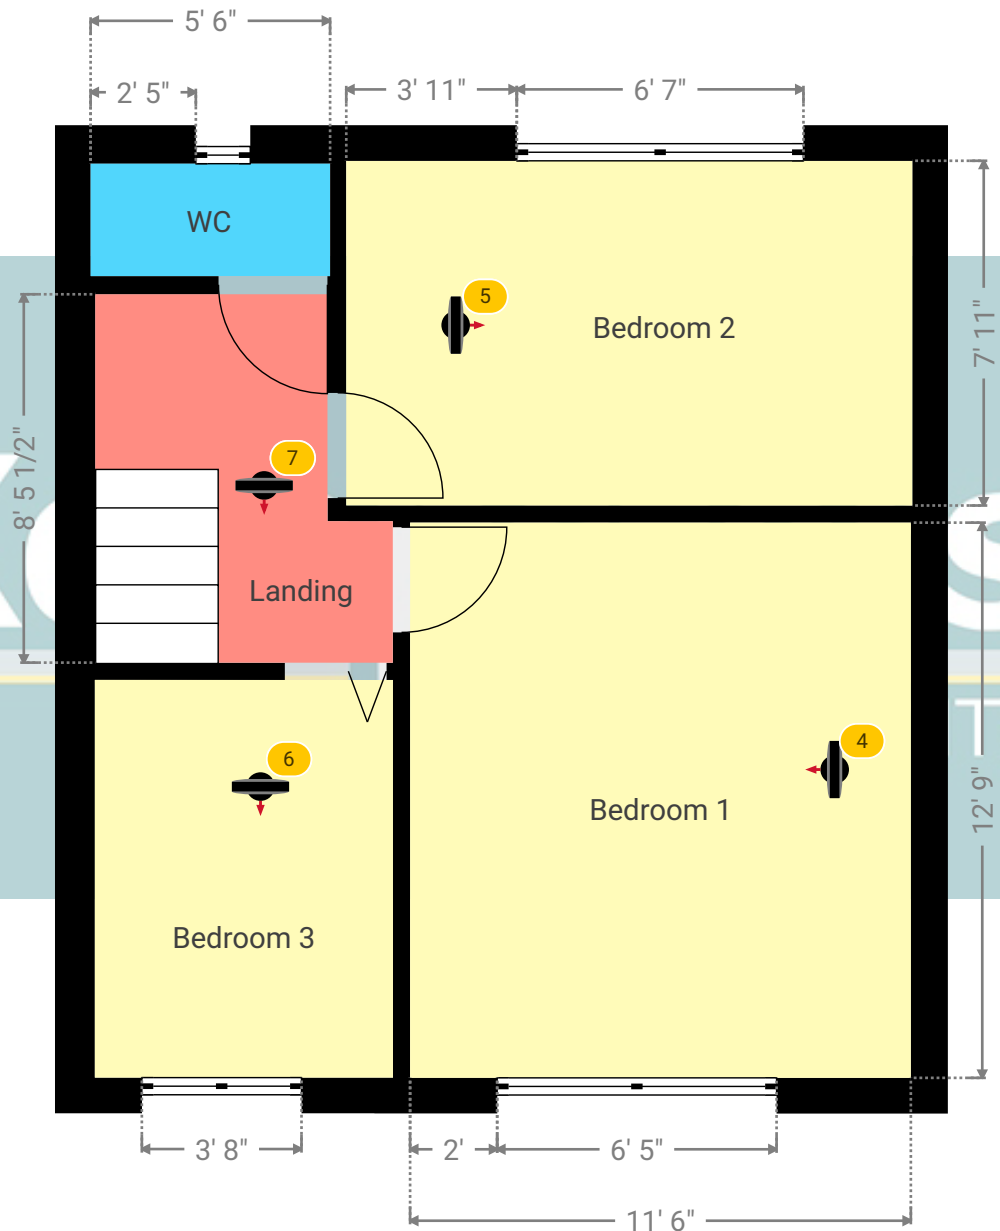

28 Feenan Highway

28 Feenan Highway, RM18 8JJ Tilbury, England, United Kingdom
TOTAL AREA: 877.05 sq ft • LIVING AREA: 877.05 sq ft • FLOORS: 2 • ROOMS: 10

▼ 1st Floor

TOTAL AREA: 376.02 sq ft • LIVING AREA: 376.02 sq ft • ROOMS: 5