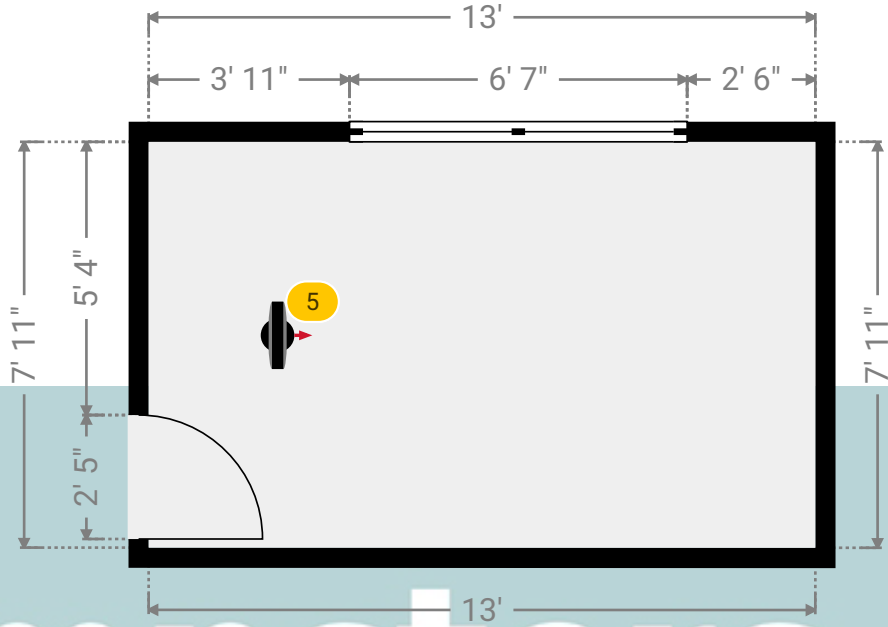

28 Feenan Highway

28 Feenan Highway, RM18 8JJ Tilbury, England, United Kingdom
TOTAL AREA: 877.05 sq ft • LIVING AREA: 877.05 sq ft • FLOORS: 2 • ROOMS: 10

Kempsters
ESTATE AGENTS

▼ Photos/Bedroom 1

Kempsters
ESTATE AGENTS

28 Feenan Highway

28 Feenan Highway, RM18 8JJ Tilbury, England, United Kingdom
TOTAL AREA: 877.05 sq ft • LIVING AREA: 877.05 sq ft • FLOORS: 2 • ROOMS: 10

▼ Bedroom 2 1st Floor

WIDTH: 13' • LENGTH: 7' 11"
AREA: 102.88 sq ft • PERIMETER: 41' 10"

Kempsters

ESTATE AGENTS

▼ Bedroom 2/1st Floor

Photo
1 Photo (see photos page)

5 360 PANORAMA

Photo
1 Photo (see photos page)

28 Feenan Highway

28 Feenan Highway, RM18 8JJ Tilbury, England, United Kingdom
TOTAL AREA: 877.05 sq ft • LIVING AREA: 877.05 sq ft • FLOORS: 2 • ROOMS: 10