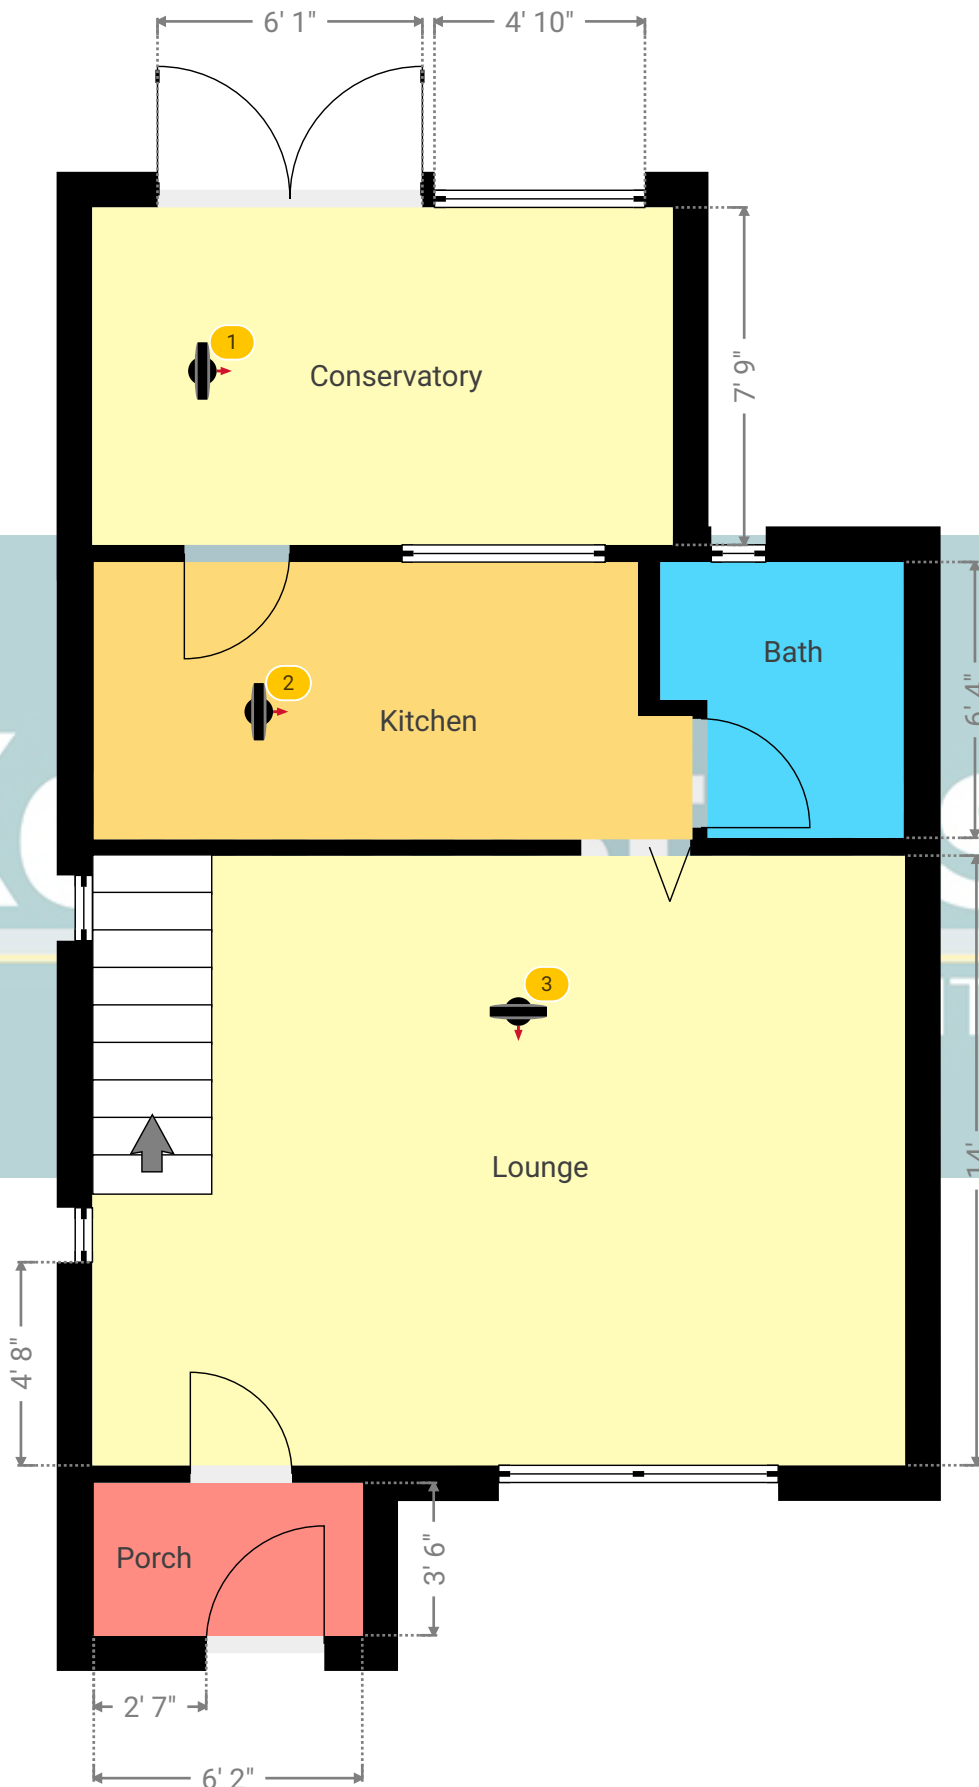

▼ Ground Floor

TOTAL AREA: 501.03 sq ft • LIVING AREA: 501.03 sq ft • ROOMS: 5

Kempsters Estate Agents take no responsibility for any error, omission, misstatement or use of data shown. This plan is for illustrative purposes only and whilst every attempt has been made to ensure the accuracy of the floorplan shown, all measurements, positioning, fixtures, fittings and any other data shown are an approximate interpretation for illustrative purposes only. These plans are the property of Kempsters Estate Agents Ltd and must not be reproduced in any form without our permission.

1:53

28 Feenan Highway

28 Feenan Highway, RM18 8JJ Tilbury, England, United Kingdom
TOTAL AREA: 877.05 sq ft • LIVING AREA: 877.05 sq ft • FLOORS: 2 • ROOMS: 10

▼ Bath Ground Floor

WIDTH: 5' 7" • LENGTH: 6' 4"
AREA: 31.93 sq ft • PERIMETER: 23' 10"

▼ Conservatory Ground Floor

WIDTH: 13' 4" • LENGTH: 7' 9"
AREA: 103.33 sq ft • PERIMETER: 42' 2"

▼ Conservatory/Ground Floor

Photos
2 Photos (see photos page)

1 360 PANORAMA

Photo
1 Photo (see photos page)