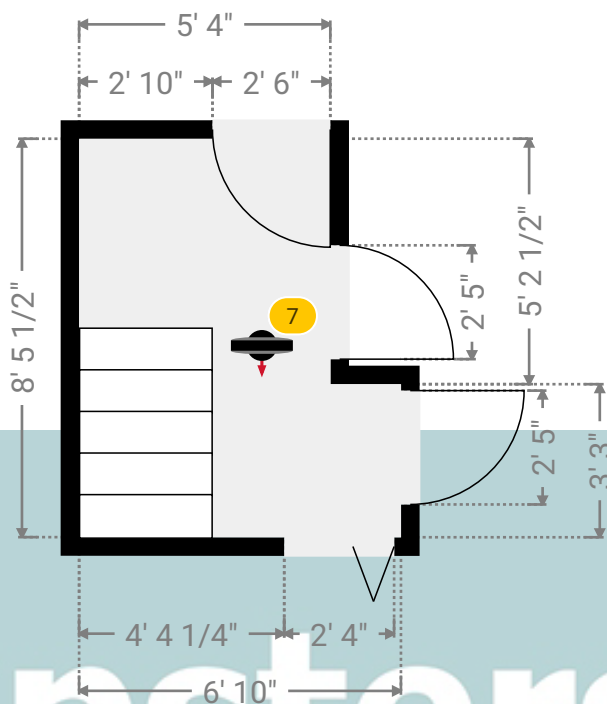

WIDTH: 6' 10 1/4" • LENGTH: 9' 1 3/4"
AREA: 62.54 sq ft • PERIMETER: 31' 11 1/2"

Kempsters

ESTATE AGENTS

▼ Bedroom 3/1st Floor

Photo
1 Photo (see photos page)

6 360 PANORAMA

Photo
1 Photo (see photos page)

28 Feenan Highway

28 Feenan Highway, RM18 8JJ Tilbury, England, United Kingdom

TOTAL AREA: 877.05 sq ft • LIVING AREA: 877.05 sq ft • FLOORS: 2 • ROOMS: 10

Kempsters
ESTATE AGENTS

▼ Photos/Bedroom 3

Kempsters
ESTATE AGENTS

28 Feenan Highway

28 Feenan Highway, RM18 8JJ Tilbury, England, United Kingdom
TOTAL AREA: 877.05 sq ft • LIVING AREA: 877.05 sq ft • FLOORS: 2 • ROOMS: 10

▼ Landing 1st Floor

WIDTH: 6' 10" • LENGTH: 8' 5 1/2"
AREA: 50.00 sq ft • PERIMETER: 30' 7"