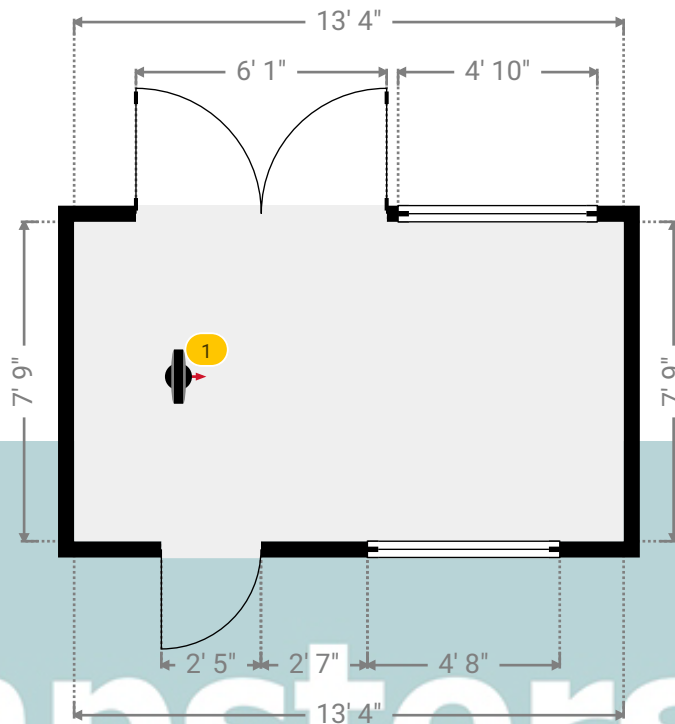

Kempsters
ESTATE AGENTS

▼ Photos/Bath

Kempsters

ESTATE AGENTS

28 Feenan Highway

28 Feenan Highway, RM18 8JJ Tilbury, England, United Kingdom
TOTAL AREA: 877.05 sq ft • LIVING AREA: 877.05 sq ft • FLOORS: 2 • ROOMS: 10

▼ Conservatory Ground Floor

WIDTH: 13' 4" • LENGTH: 7' 9"
AREA: 103.33 sq ft • PERIMETER: 42' 2"

▼ Conservatory/Ground Floor

Photos
2 Photos (see photos page)

1 360 PANORAMA

Photo
1 Photo (see photos page)