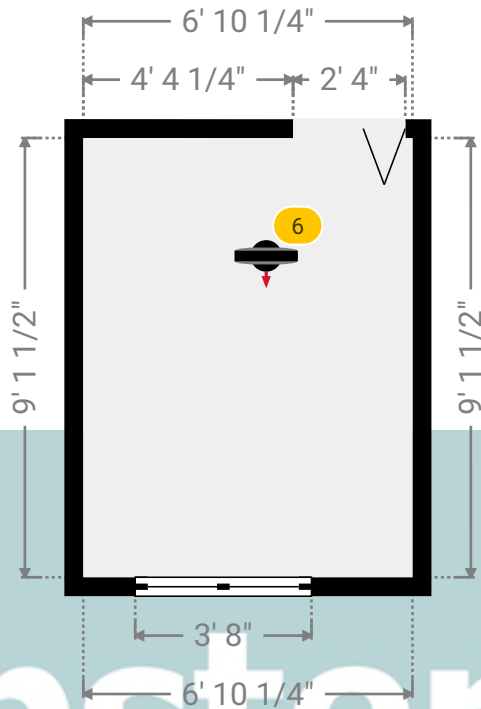

28 Feenan Highway

28 Feenan Highway, RM18 8JJ Tilbury, England, United Kingdom
TOTAL AREA: 877.05 sq ft • LIVING AREA: 877.05 sq ft • FLOORS: 2 • ROOMS: 10

▼ Bedroom 2 1st Floor

WIDTH: 13' • LENGTH: 7' 11"
AREA: 102.88 sq ft • PERIMETER: 41' 10"

Kempsters

ESTATE AGENTS

▼ Bedroom 2/1st Floor

Photo
1 Photo (see photos page)

5 360 PANORAMA

Photo
1 Photo (see photos page)

28 Feenan Highway

28 Feenan Highway, RM18 8JJ Tilbury, England, United Kingdom
TOTAL AREA: 877.05 sq ft • LIVING AREA: 877.05 sq ft • FLOORS: 2 • ROOMS: 10

▼ Photos/Bedroom 2

Kempsters

ESTATE AGENTS

28 Feenan Highway

28 Feenan Highway, RM18 8JJ Tilbury, England, United Kingdom
TOTAL AREA: 877.05 sq ft • LIVING AREA: 877.05 sq ft • FLOORS: 2 • ROOMS: 10

▼ Bedroom 3 1st Floor

WIDTH: 6' 10 1/4" • LENGTH: 9' 1 3/4"
AREA: 62.54 sq ft • PERIMETER: 31' 11 1/2"

Kempsters

ESTATE AGENTS

▼ Bedroom 3/1st Floor

Photo
1 Photo (see photos page)

6 360 PANORAMA

Photo
1 Photo (see photos page)

28 Feenan Highway