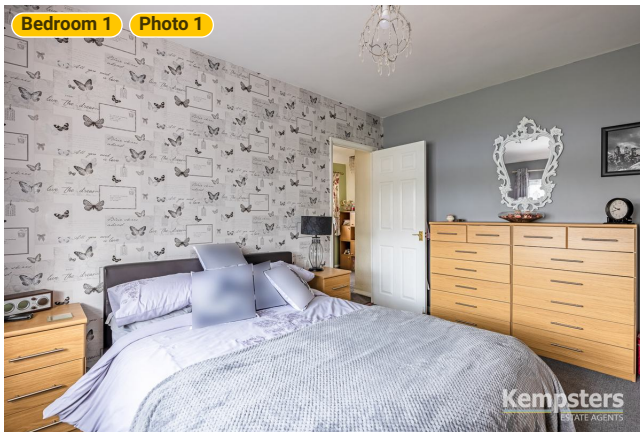

28 Feenan Highway

28 Feenan Highway, RM18 8JJ Tilbury, England, United Kingdom
TOTAL AREA: 877.05 sq ft • LIVING AREA: 877.05 sq ft • FLOORS: 2 • ROOMS: 10

Kempsters
ESTATE AGENTS

▼ Photos/Bedroom 1

Kempsters
ESTATE AGENTS