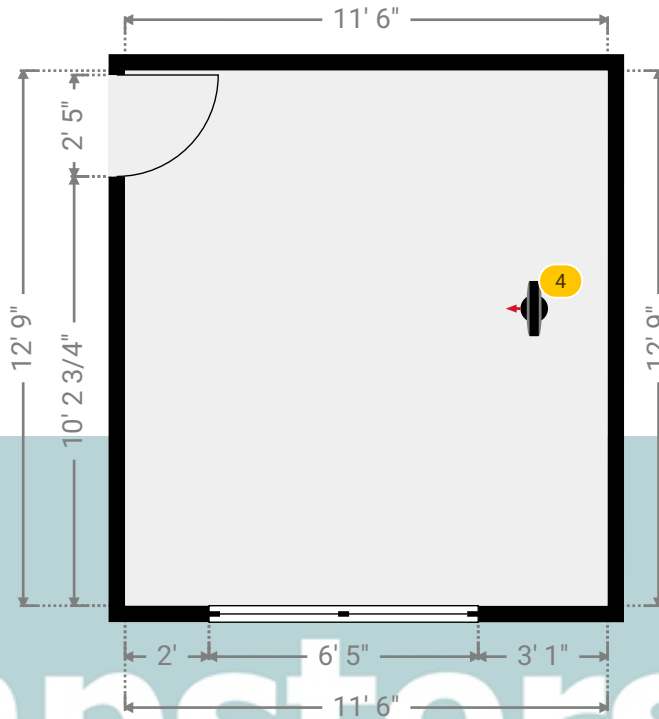

TOTAL AREA: 376.02 sq ft • LIVING AREA: 376.02 sq ft • ROOMS: 5

28 Feenan Highway

28 Feenan Highway, RM18 8JJ Tilbury, England, United Kingdom
TOTAL AREA: 877.05 sq ft • LIVING AREA: 877.05 sq ft • FLOORS: 2 • ROOMS: 10

▼ Bedroom 1 1st Floor

WIDTH: 11' 6" • LENGTH: 12' 9"
AREA: 146.63 sq ft • PERIMETER: 48' 6"

Kempsters

ESTATE AGENTS

▼ Bedroom 1/1st Floor

Photos
2 Photos (see photos page)

4 360 PANORAMA

Photo
1 Photo (see photos page)