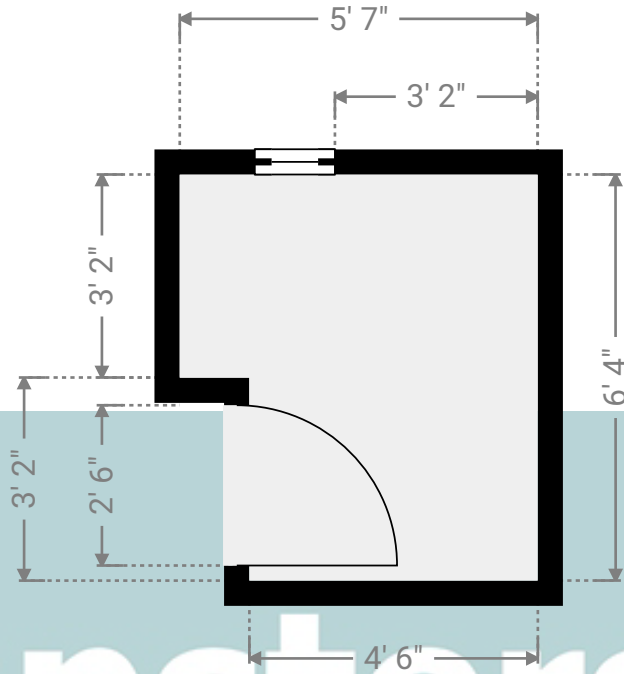

1:53

28 Feenan Highway

28 Feenan Highway, RM18 8JJ Tilbury, England, United Kingdom
TOTAL AREA: 877.05 sq ft • LIVING AREA: 877.05 sq ft • FLOORS: 2 • ROOMS: 10

▼ Bath Ground Floor

WIDTH: 5' 7" • LENGTH: 6' 4"
AREA: 31.93 sq ft • PERIMETER: 23' 10"

Kempsters

ESTATE AGENTS

▼ Bath/Ground Floor

Photo
1 Photo (see photos page)

28 Feenan Highway

28 Feenan Highway, RM18 8JJ Tilbury, England, United Kingdom

TOTAL AREA: 877.05 sq ft • LIVING AREA: 877.05 sq ft • FLOORS: 2 • ROOMS: 10