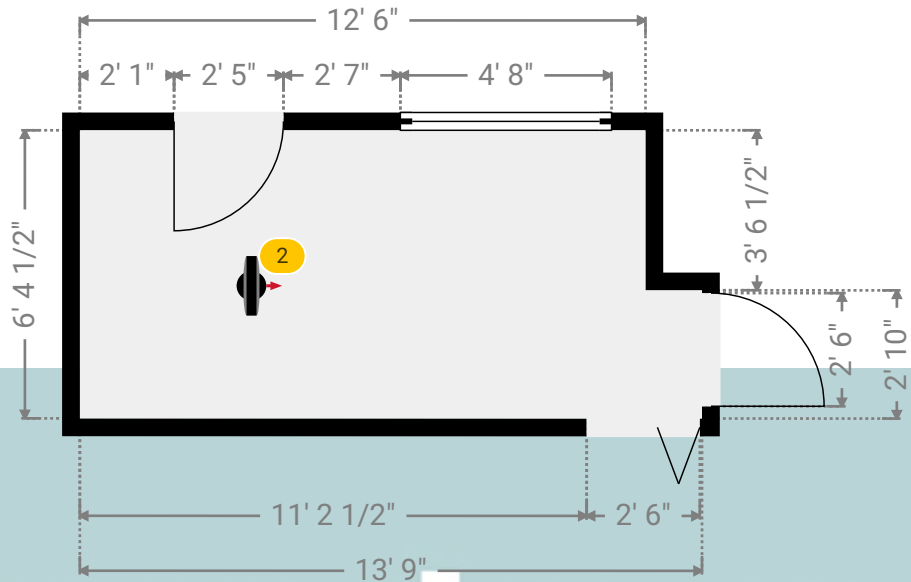

▼ Conservatory Ground Floor

WIDTH: 13' 4" • LENGTH: 7' 9"
AREA: 103.33 sq ft • PERIMETER: 42' 2"

▼ Conservatory/Ground Floor

Photos
2 Photos (see photos page)

1 360 PANORAMA

Photo
1 Photo (see photos page)

28 Feenan Highway

28 Feenan Highway, RM18 8JJ Tilbury, England, United Kingdom

TOTAL AREA: 877.05 sq ft • LIVING AREA: 877.05 sq ft • FLOORS: 2 • ROOMS: 10

Kempsters
ESTATE AGENTS

▼ Photos/Conservatory

Kempsters
ESTATE AGENTS

28 Feenan Highway

28 Feenan Highway, RM18 8JJ Tilbury, England, United Kingdom
TOTAL AREA: 877.05 sq ft • LIVING AREA: 877.05 sq ft • FLOORS: 2 • ROOMS: 10

▼ Kitchen Ground Floor

WIDTH: 13' 9" • LENGTH: 6' 4 1/2"
AREA: 83.13 sq ft • PERIMETER: 40' 2 3/4"