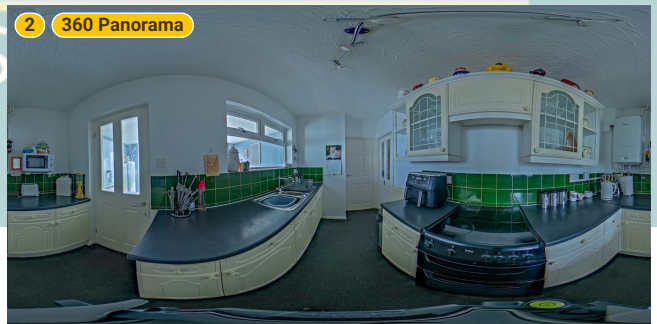

28 Feenan Highway

28 Feenan Highway, RM18 8JJ Tilbury, England, United Kingdom
TOTAL AREA: 877.05 sq ft • LIVING AREA: 877.05 sq ft • FLOORS: 2 • ROOMS: 10

▼ Photos/Kitchen