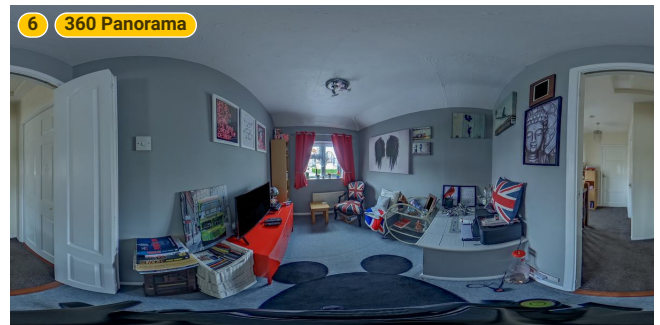

28 Feenan Highway

28 Feenan Highway, RM18 8JJ Tilbury, England, United Kingdom

TOTAL AREA: 877.05 sq ft • LIVING AREA: 877.05 sq ft • FLOORS: 2 • ROOMS: 10

Kempsters
ESTATE AGENTS

▼ Photos/Bedroom 3

Kempsters
ESTATE AGENTS