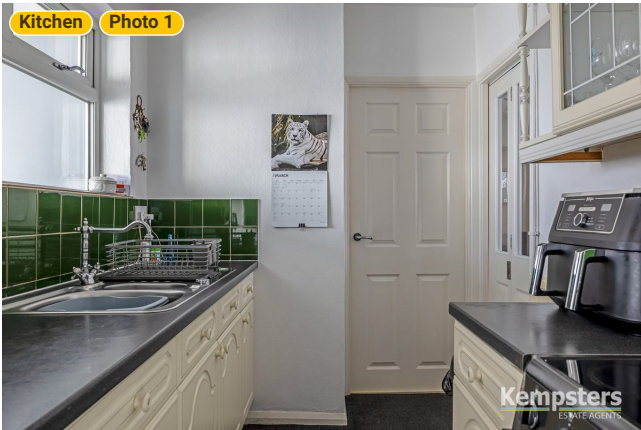

▼ Photos/Kitchen

28 Feenan Highway

28 Feenan Highway, RM18 8JJ Tilbury, England, United Kingdom
TOTAL AREA: 877.05 sq ft • LIVING AREA: 877.05 sq ft • FLOORS: 2 • ROOMS: 10

▼ Lounge Ground Floor

WIDTH: 18' 8" • LENGTH: 14'
AREA: 261.29 sq ft • PERIMETER: 65' 4"