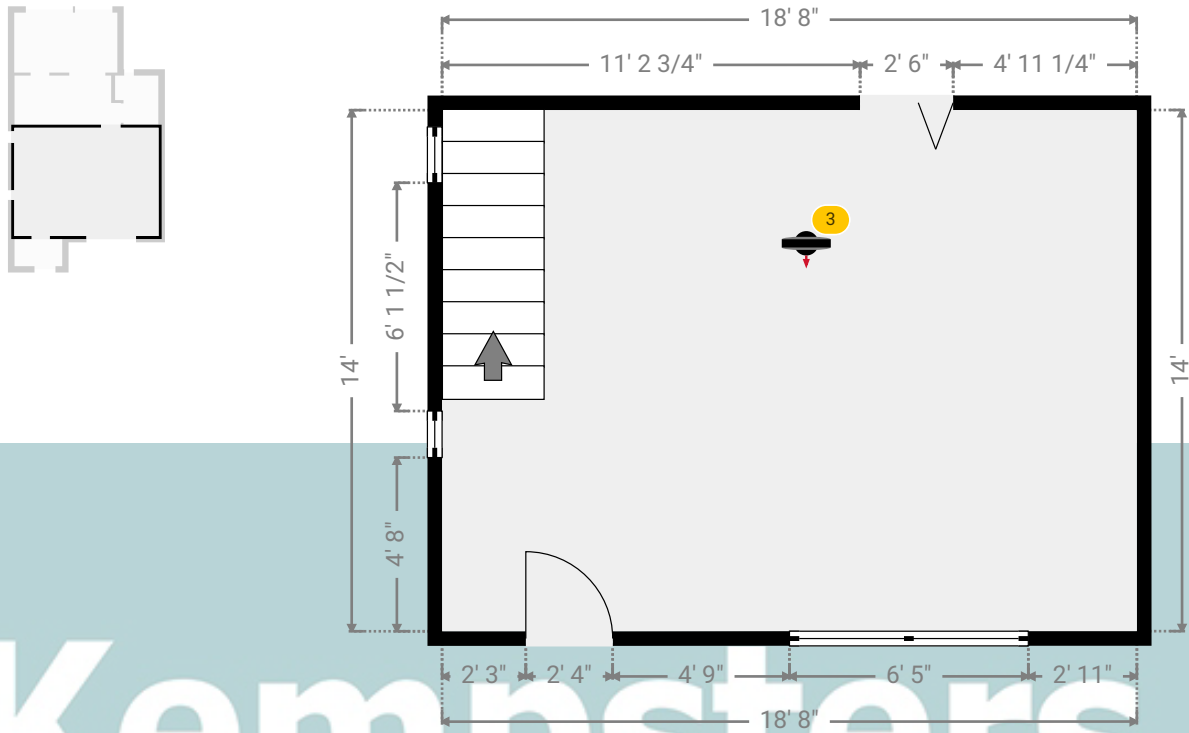

Kempsters

ESTATE AGENTS

▼ Kitchen/Ground Floor

Photos
4 Photos (see photos page)

2 360 PANORAMA

Photo
1 Photo (see photos page)

28 Feenan Highway

28 Feenan Highway, RM18 8JJ Tilbury, England, United Kingdom
TOTAL AREA: 877.05 sq ft • LIVING AREA: 877.05 sq ft • FLOORS: 2 • ROOMS: 10

▼ Photos/Kitchen

28 Feenan Highway

28 Feenan Highway, RM18 8JJ Tilbury, England, United Kingdom
TOTAL AREA: 877.05 sq ft • LIVING AREA: 877.05 sq ft • FLOORS: 2 • ROOMS: 10

▼ Lounge Ground Floor

WIDTH: 18' 8" • LENGTH: 14'
AREA: 261.29 sq ft • PERIMETER: 65' 4"

▼ Lounge/Ground Floor

Photos
3 Photos (see photos page)

3 360 PANORAMA

Photo
1 Photo (see photos page)

28 Feenan Highway

28 Feenan Highway, RM18 8JJ Tilbury, England, United Kingdom
TOTAL AREA: 877.05 sq ft • LIVING AREA: 877.05 sq ft • FLOORS: 2 • ROOMS: 10