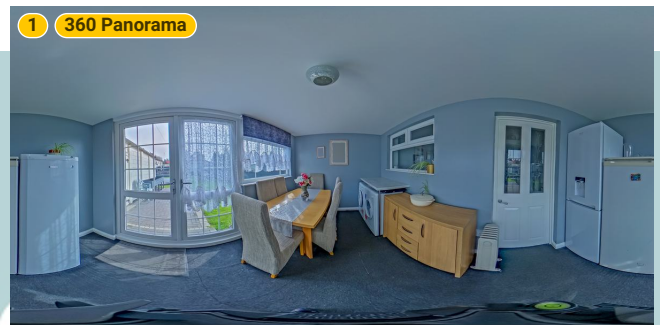

28 Feenan Highway

28 Feenan Highway, RM18 8JJ Tilbury, England, United Kingdom

TOTAL AREA: 877.05 sq ft • LIVING AREA: 877.05 sq ft • FLOORS: 2 • ROOMS: 10

Kempsters
ESTATE AGENTS

▼ Photos/Conservatory

Kempsters
ESTATE AGENTS