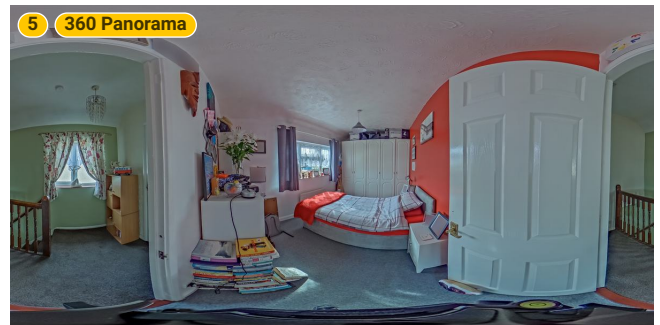

28 Feenan Highway

28 Feenan Highway, RM18 8JJ Tilbury, England, United Kingdom
TOTAL AREA: 877.05 sq ft • LIVING AREA: 877.05 sq ft • FLOORS: 2 • ROOMS: 10

▼ Photos/Bedroom 2

Kempsters

ESTATE AGENTS