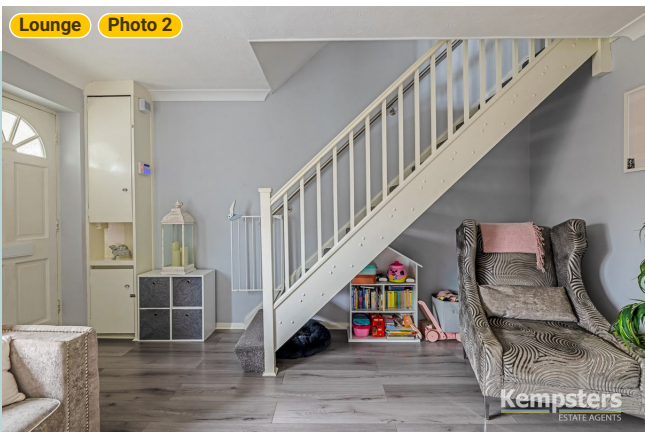

82 Burns Place

82 Burns Place, RM18 8JQ Tilbury, England, United Kingdom
TOTAL AREA: 706.39 sq ft • LIVING AREA: 706.39 sq ft • FLOORS: 2 • ROOMS: 9

▼ Photos/Lounge

ESTATE AGENTS