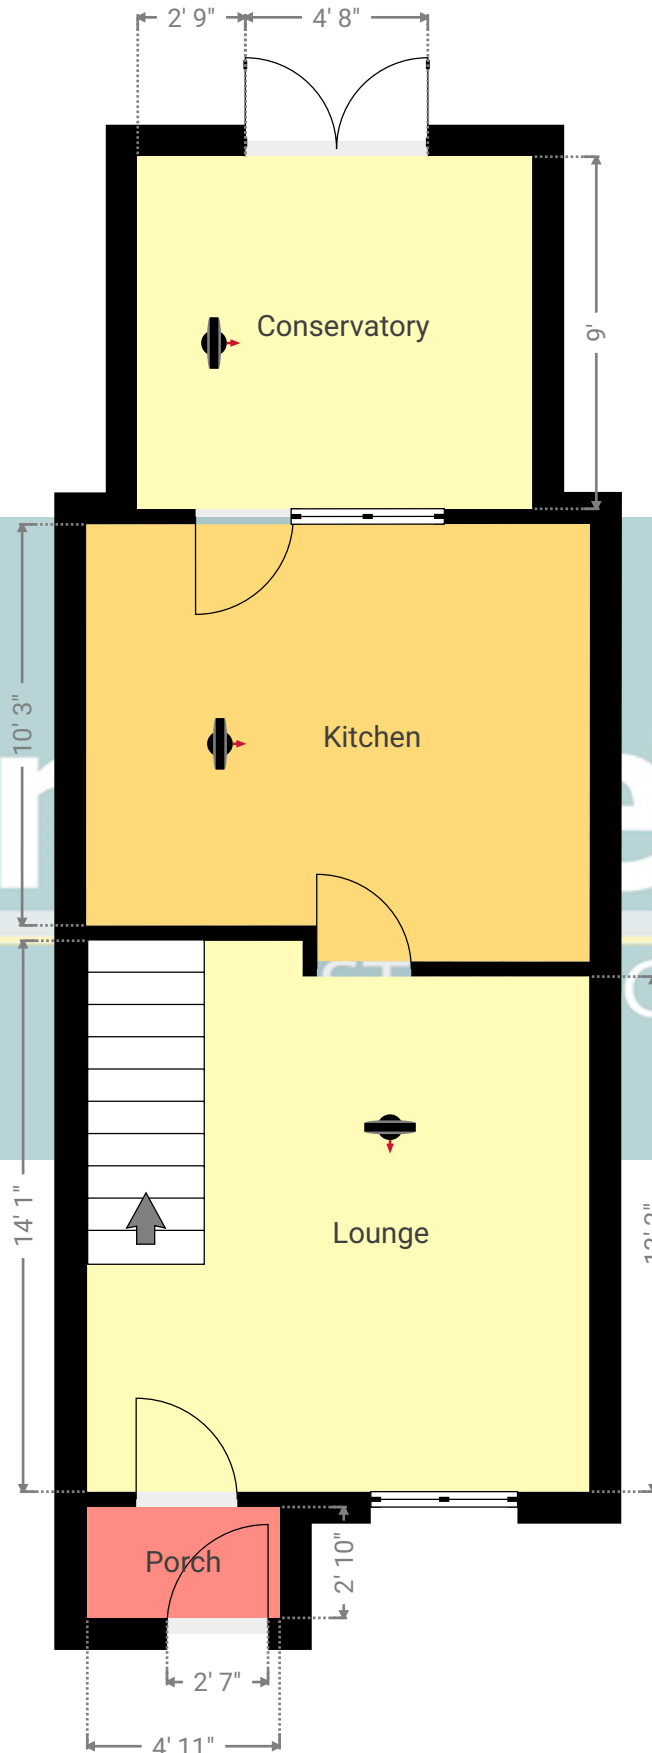

Floors
2

Rooms
9

Bathroom
1

Kempsters

ESTATE AGENTS

82 Burns Place

82 Burns Place, RM18 8JQ Tilbury, England, United Kingdom
TOTAL AREA: 706.39 sq ft • LIVING AREA: 706.39 sq ft • FLOORS: 2 • ROOMS: 9

▼ Ground Floor

TOTAL AREA: 416.80 sq ft • LIVING AREA: 416.80 sq ft • ROOMS: 4

Kempsters Estate Agents take no responsibility for any error, omission, misstatement or use of data shown. This plan is for illustrative purposes only and whilst every attempt has been made to ensure the accuracy of the floorplan shown, all measurements, positioning, fixtures, fittings and any other data shown are an approximate interpretation for illustrative purposes only. These plans are the property of Kempsters Estate Agents Ltd and must not be reproduced in any form without our permission.

82 Burns Place

82 Burns Place, RM18 8JQ Tilbury, England, United Kingdom
TOTAL AREA: 706.39 sq ft • LIVING AREA: 706.39 sq ft • FLOORS: 2 • ROOMS: 9

▼ Kitchen Ground Floor

WIDTH: 12' 10 1/2" • LENGTH: 11' 2 1/4"
AREA: 138.38 sq ft • PERIMETER: 48' 1"