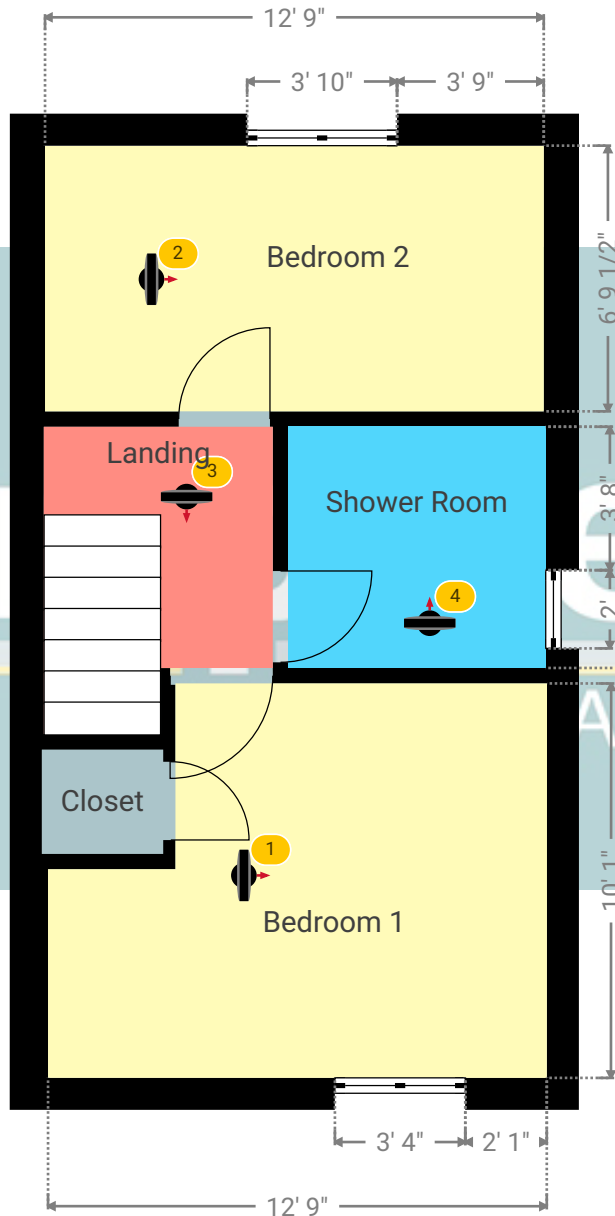

Kempsters
ESTATE AGENTS

▼ Photos/Porch

Kempsters

ESTATE AGENTS

82 Burns Place

82 Burns Place, RM18 8JQ Tilbury, England, United Kingdom
TOTAL AREA: 706.39 sq ft • LIVING AREA: 706.39 sq ft • FLOORS: 2 • ROOMS: 9

▼ 1st Floor

TOTAL AREA: 289.59 sq ft • LIVING AREA: 289.59 sq ft • ROOMS: 5

Kempsters Estate Agents take no responsibility for any error, omission, misstatement or use of data shown. This plan is for illustrative purposes only and whilst every attempt has been made to ensure the accuracy of the floorplan shown, all measurements, positioning, fixtures, fittings and any other data shown are an approximate interpretation for illustrative purposes only. These plans are the property of Kempsters Estate Agents Ltd and must not be reproduced in any form without our permission.

82 Burns Place

82 Burns Place, RM18 8JQ Tilbury, England, United Kingdom
TOTAL AREA: 706.39 sq ft • LIVING AREA: 706.39 sq ft • FLOORS: 2 • ROOMS: 9

▼ Bedroom 1 1st Floor

WIDTH: 12' 9" • LENGTH: 10' 1"
AREA: 113.13 sq ft • PERIMETER: 45' 8"

WIDTH: 12' 9" • LENGTH: 6' 9 1/2"
AREA: 86.60 sq ft • PERIMETER: 39' 1"

▼ Bedroom 2/1st Floor

Photos
2 Photos (see photos page)

2 360 PANORAMA

Photo
1 Photo (see photos page)

82 Burns Place

82 Burns Place, RM18 8JQ Tilbury, England, United Kingdom
TOTAL AREA: 706.39 sq ft • LIVING AREA: 706.39 sq ft • FLOORS: 2 • ROOMS: 9