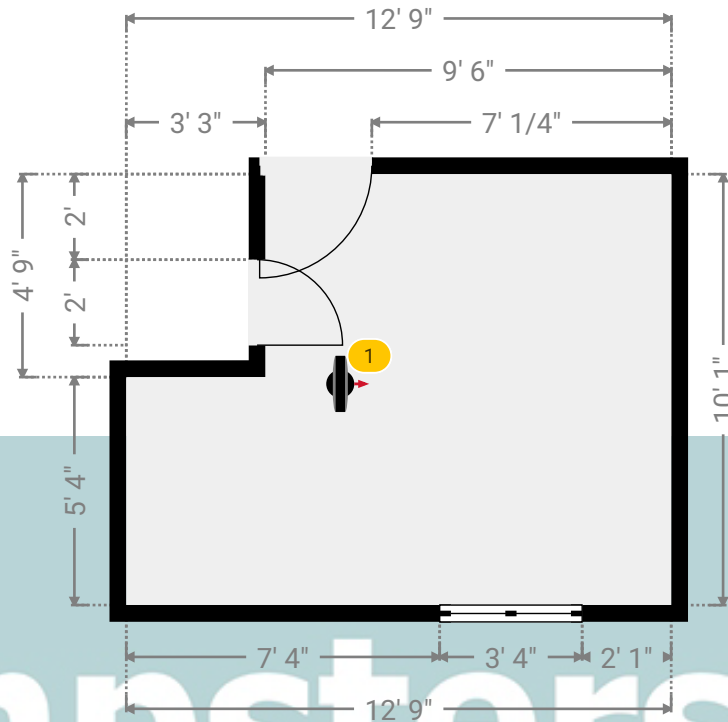

▼ 1st Floor

TOTAL AREA: 289.59 sq ft • LIVING AREA: 289.59 sq ft • ROOMS: 5

Kempsters Estate Agents take no responsibility for any error, omission, misstatement or use of data shown. This plan is for illustrative purposes only and whilst every attempt has been made to ensure the accuracy of the floorplan shown, all measurements, positioning, fixtures, fittings and any other data shown are an approximate interpretation for illustrative purposes only. These plans are the property of Kempsters Estate Agents Ltd and must not be reproduced in any form without our permission.

82 Burns Place

82 Burns Place, RM18 8JQ Tilbury, England, United Kingdom
TOTAL AREA: 706.39 sq ft • LIVING AREA: 706.39 sq ft • FLOORS: 2 • ROOMS: 9

▼ Bedroom 1 1st Floor

WIDTH: 12' 9" • LENGTH: 10' 1"
AREA: 113.13 sq ft • PERIMETER: 45' 8"