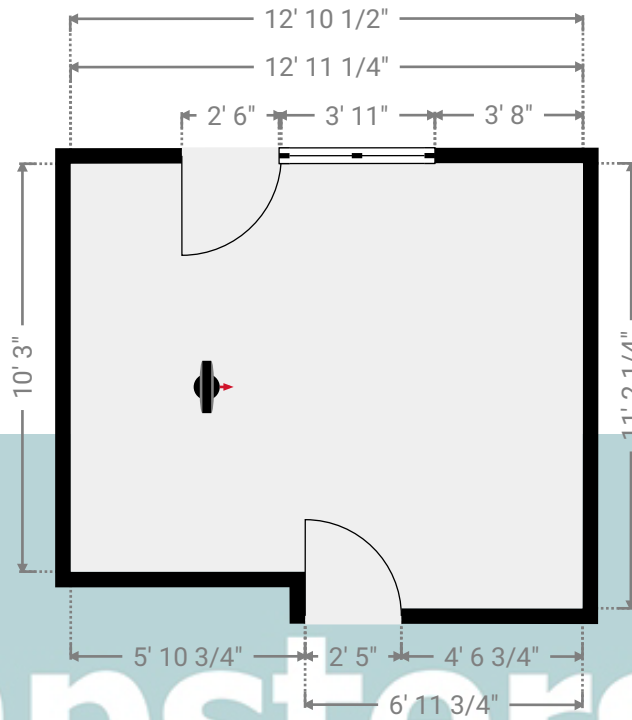

TOTAL AREA: 416.80 sq ft • LIVING AREA: 416.80 sq ft • ROOMS: 4

Kempsters Estate Agents take no responsibility for any error, omission, misstatement or use of data shown. This plan is for illustrative purposes only and whilst every attempt has been made to ensure the accuracy of the floorplan shown, all measurements, positioning, fixtures, fittings and any other data shown are an approximate interpretation for illustrative purposes only. These plans are the property of Kempsters Estate Agents Ltd and must not be reproduced in any form without our permission.

82 Burns Place

82 Burns Place, RM18 8JQ Tilbury, England, United Kingdom
TOTAL AREA: 706.39 sq ft • LIVING AREA: 706.39 sq ft • FLOORS: 2 • ROOMS: 9

▼ Kitchen Ground Floor

WIDTH: 12' 10 1/2" • LENGTH: 11' 2 1/4"
AREA: 138.38 sq ft • PERIMETER: 48' 1"