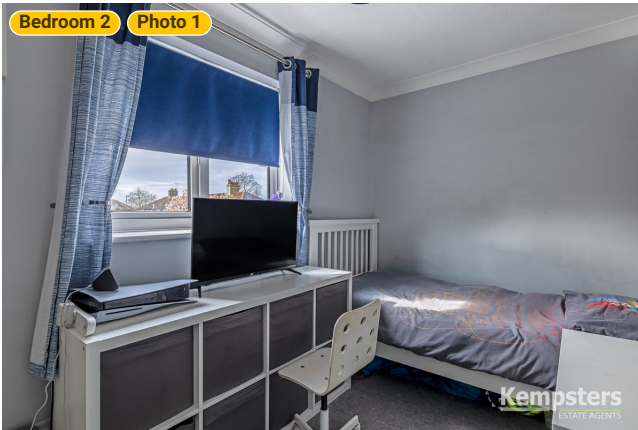

82 Burns Place

82 Burns Place, RM18 8JQ Tilbury, England, United Kingdom
TOTAL AREA: 706.39 sq ft • LIVING AREA: 706.39 sq ft • FLOORS: 2 • ROOMS: 9

▼ Photos/Bedroom 2

Kempsters
ESTATE AGENTS