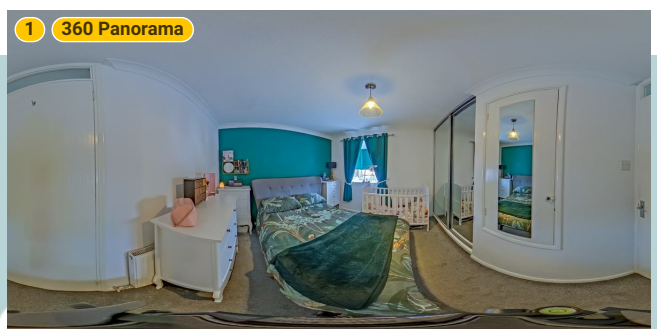

82 Burns Place

82 Burns Place, RM18 8JQ Tilbury, England, United Kingdom
TOTAL AREA: 706.39 sq ft • LIVING AREA: 706.39 sq ft • FLOORS: 2 • ROOMS: 9

▼ Photos/Bedroom 1

Kempsters
ESTATE AGENTS