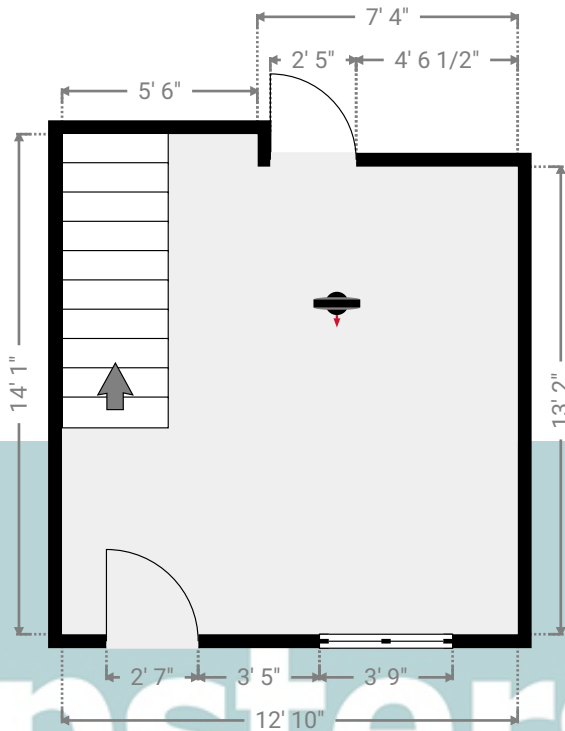

▼ Photos/Kitchen

Kempsters Estate Agents take no responsibility for any error, omission, misstatement or use of data shown. This plan is for illustrative purposes only and whilst every attempt has been made to ensure the accuracy of the floorplan shown, all measurements, positioning, fixtures, fittings and any other data shown are an approximate interpretation for illustrative purposes only. These plans are the property of Kempsters Estate Agents Ltd and must not be reproduced in any form without our permission.

82 Burns Place

82 Burns Place, RM18 8JQ Tilbury, England, United Kingdom
TOTAL AREA: 706.39 sq ft • LIVING AREA: 706.39 sq ft • FLOORS: 2 • ROOMS: 9

▼ Lounge Ground Floor

WIDTH: 12' 10" • LENGTH: 14' 1"
AREA: 174.01 sq ft • PERIMETER: 53' 10"