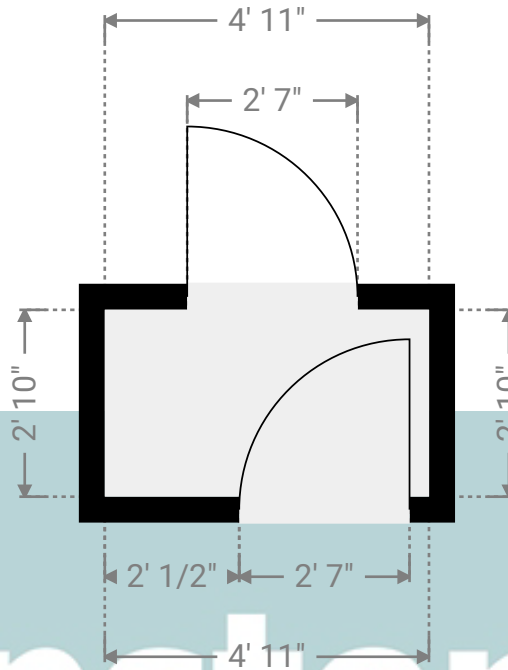

▼ Photos/Lounge

ESTATE AGENTS

82 Burns Place

82 Burns Place, RM18 8JQ Tilbury, England, United Kingdom
TOTAL AREA: 706.39 sq ft • LIVING AREA: 706.39 sq ft • FLOORS: 2 • ROOMS: 9

▼ Porch Ground Floor

WIDTH: 4' 11" • LENGTH: 2' 10"
AREA: 13.93 sq ft • PERIMETER: 15' 6"