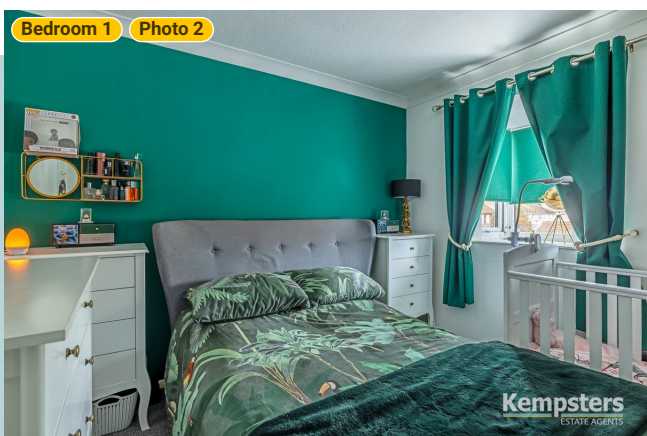

82 Burns Place

82 Burns Place, RM18 8JQ Tilbury, England, United Kingdom
TOTAL AREA: 706.39 sq ft • LIVING AREA: 706.39 sq ft • FLOORS: 2 • ROOMS: 9

▼ Photos/Bedroom 1

Kempsters
ESTATE AGENTS