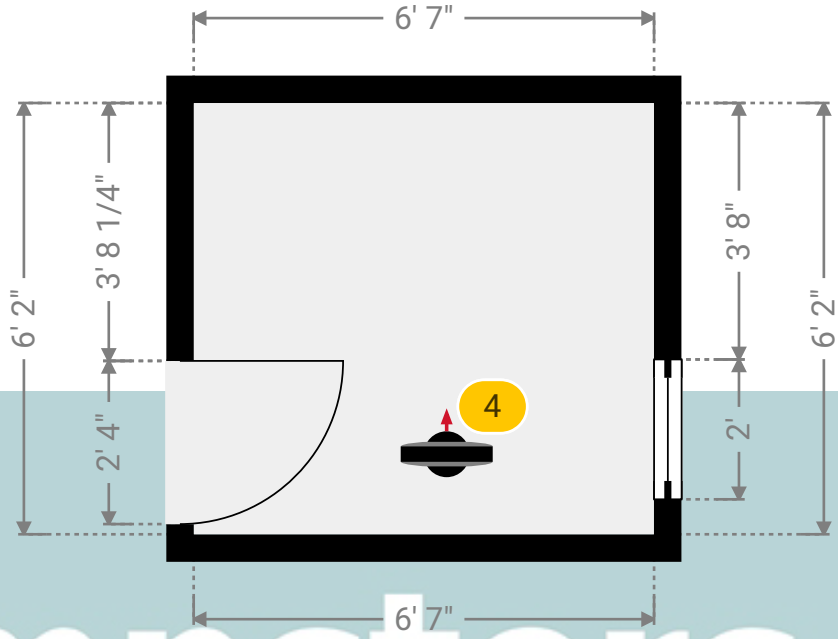

WIDTH: 5' 10 1/4" • LENGTH: 7' 10 1/4"
AREA: 41.18 sq ft • PERIMETER: 27' 5"

Kempsters

ESTATE AGENTS

▼ Landing/1st Floor

Photo
1 Photo (see photos page)

3 360 PANORAMA

Photo
1 Photo (see photos page)

82 Burns Place

82 Burns Place, RM18 8JQ Tilbury, England, United Kingdom
TOTAL AREA: 706.39 sq ft • LIVING AREA: 706.39 sq ft • FLOORS: 2 • ROOMS: 9

Kempsters
ESTATE AGENTS

▼ Photos/Landing

Kempsters

ESTATE AGENTS

82 Burns Place

82 Burns Place, RM18 8JQ Tilbury, England, United Kingdom
TOTAL AREA: 706.39 sq ft • LIVING AREA: 706.39 sq ft • FLOORS: 2 • ROOMS: 9

▼ Shower Room 1st Floor

WIDTH: 6' 7" • LENGTH: 6' 2"
AREA: 40.60 sq ft • PERIMETER: 25' 6"