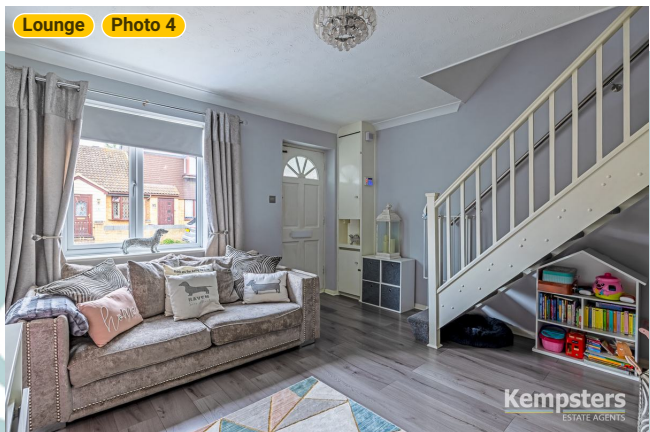

82 Burns Place

82 Burns Place, RM18 8JQ Tilbury, England, United Kingdom
TOTAL AREA: 706.39 sq ft • LIVING AREA: 706.39 sq ft • FLOORS: 2 • ROOMS: 9

▼ Photos/Lounge

ESTATE AGENTS