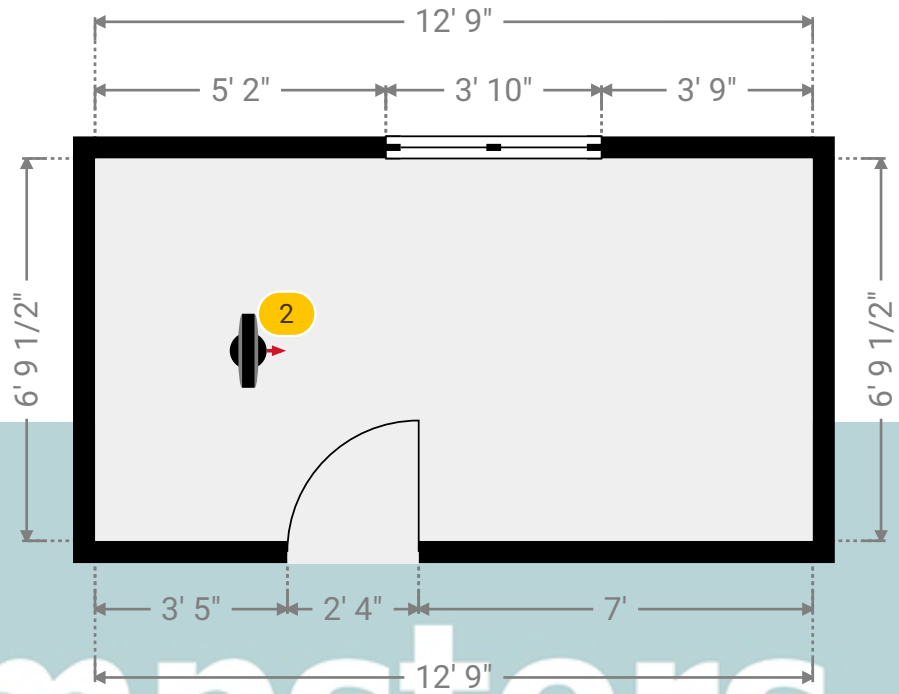

▼ Photos/Bedroom 1

Kempsters
ESTATE AGENTS

82 Burns Place

82 Burns Place, RM18 8JQ Tilbury, England, United Kingdom
TOTAL AREA: 706.39 sq ft • LIVING AREA: 706.39 sq ft • FLOORS: 2 • ROOMS: 9

▼ Bedroom 2 1st Floor

WIDTH: 12' 9" • LENGTH: 6' 9 1/2"
AREA: 86.60 sq ft • PERIMETER: 39' 1"

▼ Bedroom 2/1st Floor

Photos
2 Photos (see photos page)

2 360 PANORAMA

Photo
1 Photo (see photos page)

82 Burns Place

82 Burns Place, RM18 8JQ Tilbury, England, United Kingdom
TOTAL AREA: 706.39 sq ft • LIVING AREA: 706.39 sq ft • FLOORS: 2 • ROOMS: 9