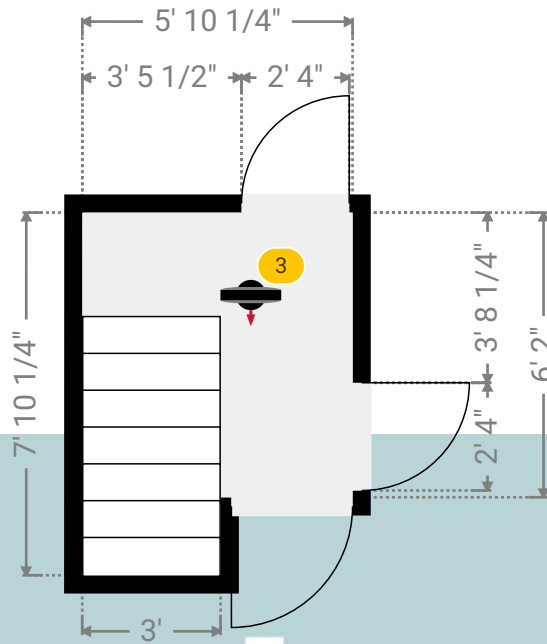

WIDTH: 12' 9" • LENGTH: 6' 9 1/2"
AREA: 86.60 sq ft • PERIMETER: 39' 1"

▼ Bedroom 2/1st Floor

Photos
2 Photos (see photos page)

2 360 PANORAMA

Photo
1 Photo (see photos page)

82 Burns Place

82 Burns Place, RM18 8JQ Tilbury, England, United Kingdom
TOTAL AREA: 706.39 sq ft • LIVING AREA: 706.39 sq ft • FLOORS: 2 • ROOMS: 9

▼ Photos/Bedroom 2

Kempsters
ESTATE AGENTS

82 Burns Place

82 Burns Place, RM18 8JQ Tilbury, England, United Kingdom
TOTAL AREA: 706.39 sq ft • LIVING AREA: 706.39 sq ft • FLOORS: 2 • ROOMS: 9

▼ Landing 1st Floor

WIDTH: 5' 10 1/4" • LENGTH: 7' 10 1/4"
AREA: 41.18 sq ft • PERIMETER: 27' 5"

Kempsters

ESTATE AGENTS

▼ Landing/1st Floor

Photo
1 Photo (see photos page)

3 360 PANORAMA

Photo
1 Photo (see photos page)

82 Burns Place