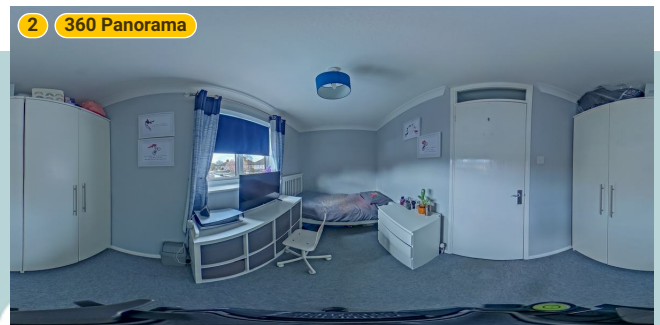

82 Burns Place

82 Burns Place, RM18 8JQ Tilbury, England, United Kingdom
TOTAL AREA: 706.39 sq ft • LIVING AREA: 706.39 sq ft • FLOORS: 2 • ROOMS: 9

▼ Photos/Bedroom 2

Kempsters
ESTATE AGENTS