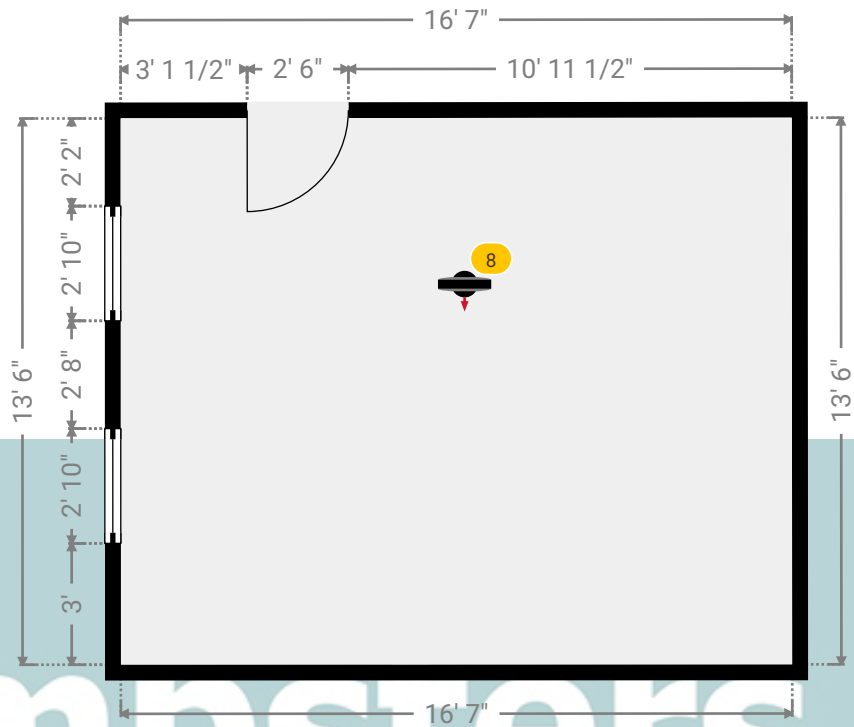

▼ Bedroom 1 1st Floor

WIDTH: 16' 7" • LENGTH: 13' 6"
AREA: 223.74 sq ft • PERIMETER: 60' 1 3/4"

▼ Bedroom 1/1st Floor

Photos
3 Photos (see photos page)

8 360 PANORAMA

Photo
1 Photo (see photos page)

9 Whitmore Close