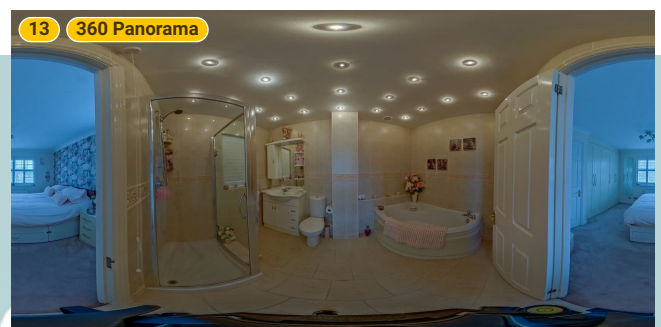

9 Whitmore Close

9 Whitmore Close, RM16 3JE Grays, England, United Kingdom

TOTAL AREA: 2184.23 sq ft • LIVING AREA: 1894.54 sq ft • FLOORS: 2 • ROOMS: 20

Kempsters
ESTATE AGENTS

▼ Photos/En Suite

Kempsters
ESTATE AGENTS