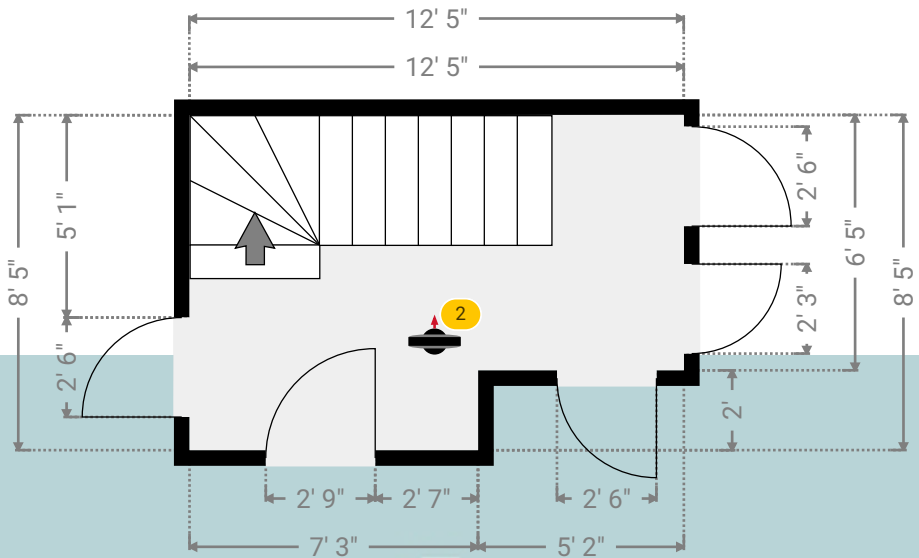

▼ Dining Room Ground Floor

WIDTH: 11' 4" • LENGTH: 10' 3"
AREA: 116.24 sq ft • PERIMETER: 43' 2 1/4"

▼ Dining Room/Ground Floor

Photos

3 Photos (see photos page)

9 Whitmore Close

9 Whitmore Close, RM16 3JE Grays, England, United Kingdom

▼ Hall Ground Floor

WIDTH: 12' 5" • LENGTH: 8' 5"
AREA: 94.21 sq ft • PERIMETER: 41' 8 1/4"

▼ Hall/Ground Floor

Photos
2 Photos (see photos page)

2 360 PANORAMA

Photo
1 Photo (see photos page)

9 Whitmore Close