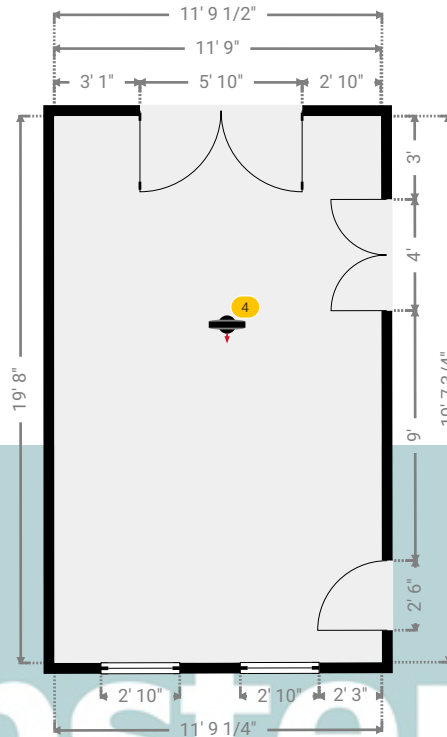

▼ Hall Ground Floor

WIDTH: 12' 5" • LENGTH: 8' 5"
AREA: 94.21 sq ft • PERIMETER: 41' 8 1/4"

▼ Hall/Ground Floor

Photos
2 Photos (see photos page)

2 360 PANORAMA

Photo
1 Photo (see photos page)

9 Whitmore Close

TOTAL AREA: 2184.23 sq ft • LIVING AREA: 1894.54 sq ft • FLOORS: 2 • ROOMS: 20

▼ Photos/Kitchen

9 Whitmore Close

9 Whitmore Close, RM16 3JE Grays, England, United Kingdom
TOTAL AREA: 2184.23 sq ft • LIVING AREA: 1894.54 sq ft • FLOORS: 2 • ROOMS: 20

▼ Lounge Ground Floor

WIDTH: 11' 9 1/2" • LENGTH: 19' 8"
AREA: 231.12 sq ft • PERIMETER: 62' 10"

▼ Lounge/Ground Floor

Photos
4 Photos (see photos page)

4 360 PANORAMA

Photo
1 Photo (see photos page)

9 Whitmore Close

▼ Study Ground Floor

WIDTH: 10' 6" • LENGTH: 6' 6"
AREA: 68.24 sq ft • PERIMETER: 34'

▼ Study/Ground Floor

Photo
1 Photo (see photos page)

5 360 PANORAMA

Photo
1 Photo (see photos page)

9 Whitmore Close

9 Whitmore Close, RM16 3JE Grays, England, United Kingdom