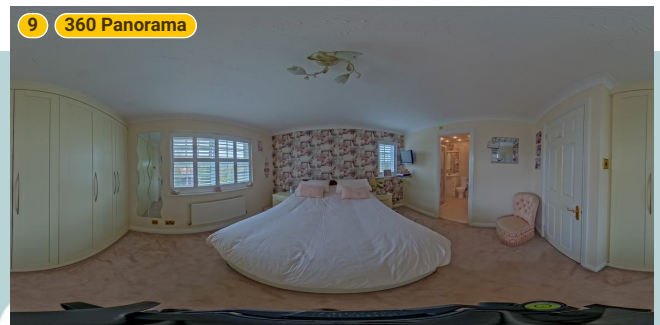

9 Whitmore Close

9 Whitmore Close, RM16 3JE Grays, England, United Kingdom

TOTAL AREA: 2184.23 sq ft • LIVING AREA: 1894.54 sq ft • FLOORS: 2 • ROOMS: 20

Kempsters
ESTATE AGENTS

▼ Photos/Bedroom 2

Kempsters
ESTATE AGENTS