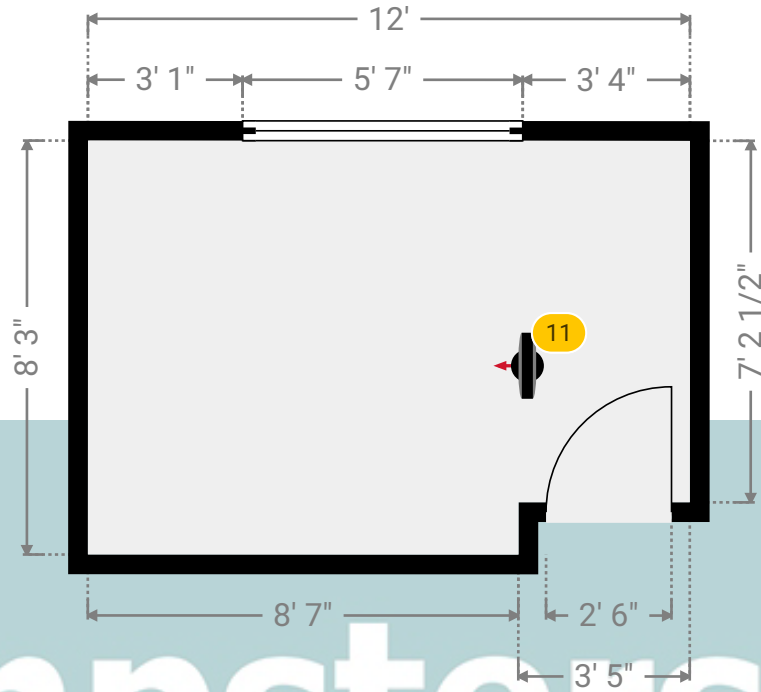

9 Whitmore Close

9 Whitmore Close, RM16 3JE Grays, England, United Kingdom
TOTAL AREA: 2184.23 sq ft • LIVING AREA: 1894.54 sq ft • FLOORS: 2 • ROOMS: 20

▼ Bedroom 4 1st Floor

WIDTH: 12' • LENGTH: 8' 3"
AREA: 95.43 sq ft • PERIMETER: 40' 6"

▼ Bedroom 4/1st Floor

Photo
1 Photo (see photos page)

11 360 PANORAMA

Photo
1 Photo (see photos page)

Kempsters

ESTATE AGENTS