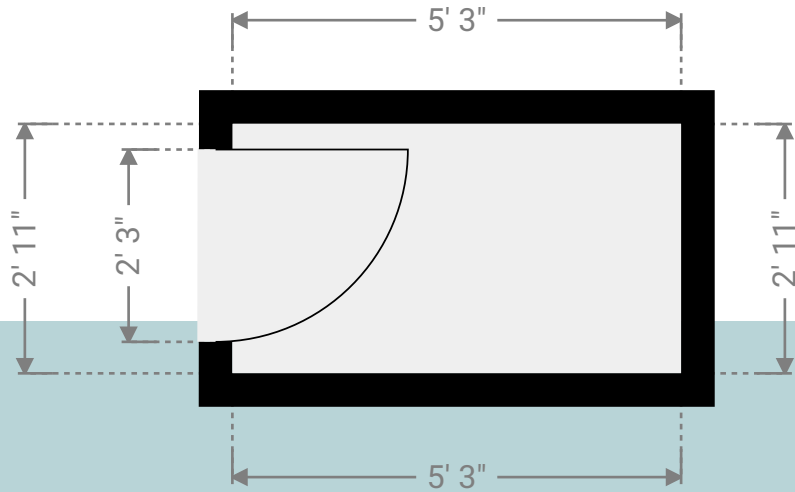

9 Whitmore Close

9 Whitmore Close, RM16 3JE Grays, England, United Kingdom

TOTAL AREA: 2184.23 sq ft • LIVING AREA: 1894.54 sq ft • FLOORS: 2 • ROOMS: 20

Kempsters
ESTATE AGENTS

▼ Toilet Ground Floor

WIDTH: 5' 3" • LENGTH: 2' 11"
AREA: 15.32 sq ft • PERIMETER: 16' 4"

Kempsters

ESTATE AGENTS

▼ Toilet/Ground Floor

Photo

1 Photo (see photos page)