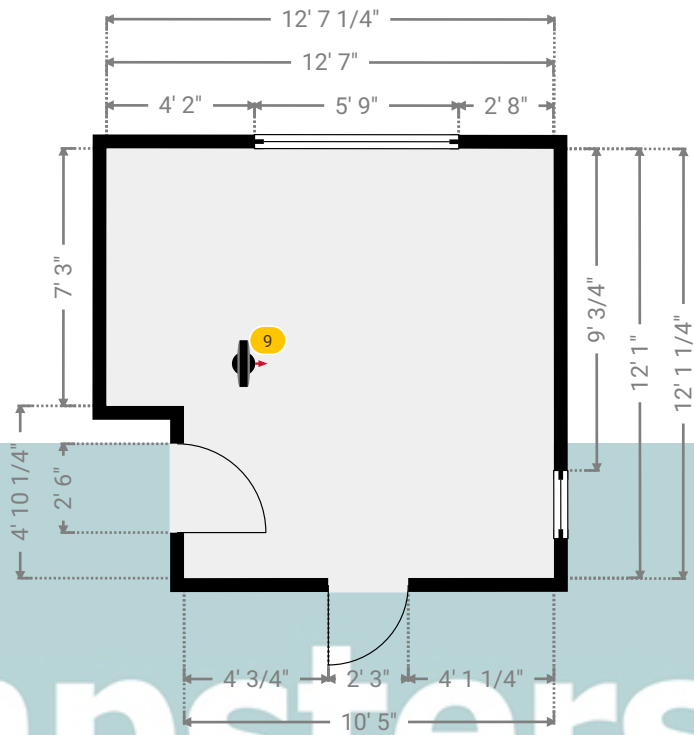

9 Whitmore Close

9 Whitmore Close, RM16 3JE Grays, England, United Kingdom
TOTAL AREA: 2184.23 sq ft • LIVING AREA: 1894.54 sq ft • FLOORS: 2 • ROOMS: 20

▼ Bedroom 2 1st Floor

WIDTH: 12' 7 1/4" • LENGTH: 12' 1 1/4"
AREA: 141.70 sq ft • PERIMETER: 49' 4 1/2"

▼ Bedroom 2/1st Floor

Photos
3 Photos (see photos page)

9 360 PANORAMA

Photo
1 Photo (see photos page)