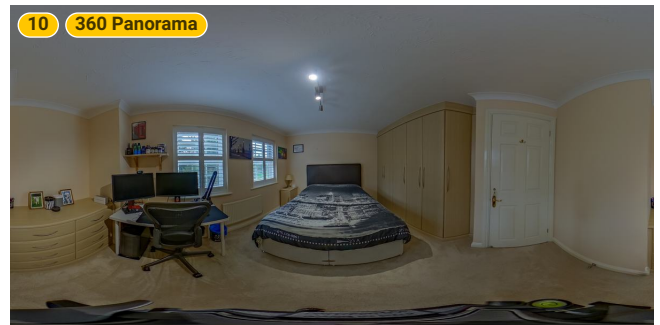

9 Whitmore Close

9 Whitmore Close, RM16 3JE Grays, England, United Kingdom

TOTAL AREA: 2184.23 sq ft • LIVING AREA: 1894.54 sq ft • FLOORS: 2 • ROOMS: 20

Kempsters
ESTATE AGENTS

▼ Photos/Bedroom 3

Kempsters
ESTATE AGENTS