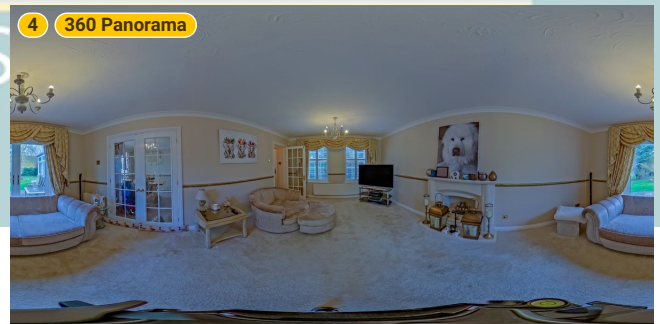

9 Whitmore Close

9 Whitmore Close, RM16 3JE Grays, England, United Kingdom

TOTAL AREA: 2184.23 sq ft • LIVING AREA: 1894.54 sq ft • FLOORS: 2 • ROOMS: 20

▼ Photos/Lounge