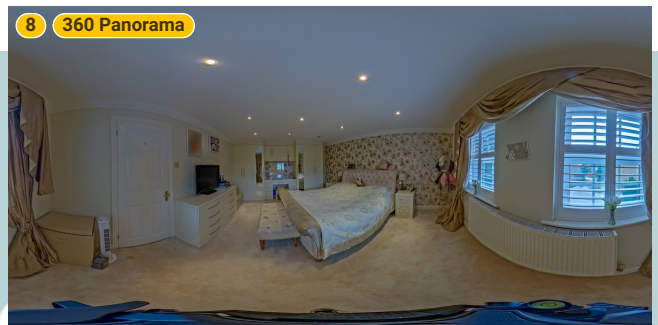

9 Whitmore Close

9 Whitmore Close, RM16 3JE Grays, England, United Kingdom

TOTAL AREA: 2184.23 sq ft • LIVING AREA: 1894.54 sq ft • FLOORS: 2 • ROOMS: 20

▼ Photos/Bedroom 1

KEMPSTERS
ESTATE AGENTS