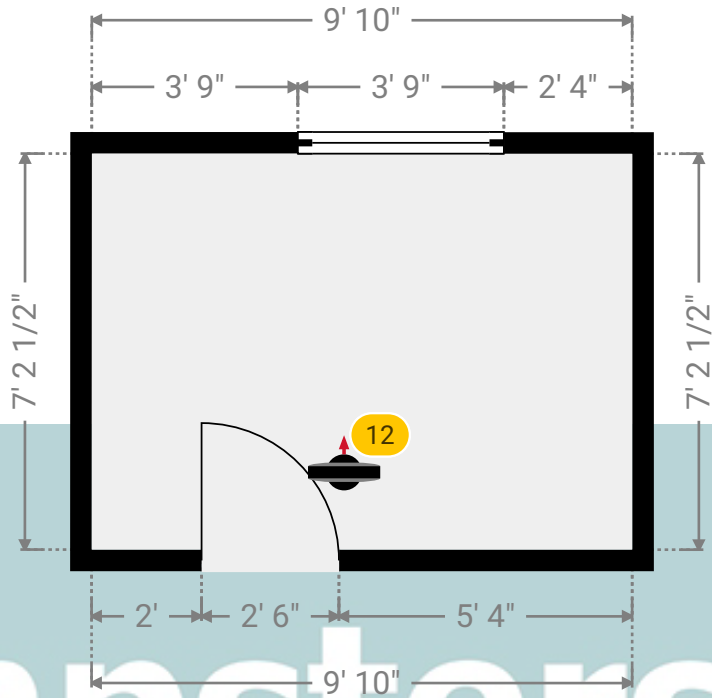

9 Whitmore Close

9 Whitmore Close, RM16 3JE Grays, England, United Kingdom
TOTAL AREA: 2184.23 sq ft • LIVING AREA: 1894.54 sq ft • FLOORS: 2 • ROOMS: 20

▼ Bedroom 5 1st Floor

WIDTH: 9' 10" • LENGTH: 7' 2 1/2"
AREA: 70.88 sq ft • PERIMETER: 34' 1"

▼ Bedroom 5/1st Floor

Photo
1 Photo (see photos page)

12 360 PANORAMA

Photo
1 Photo (see photos page)