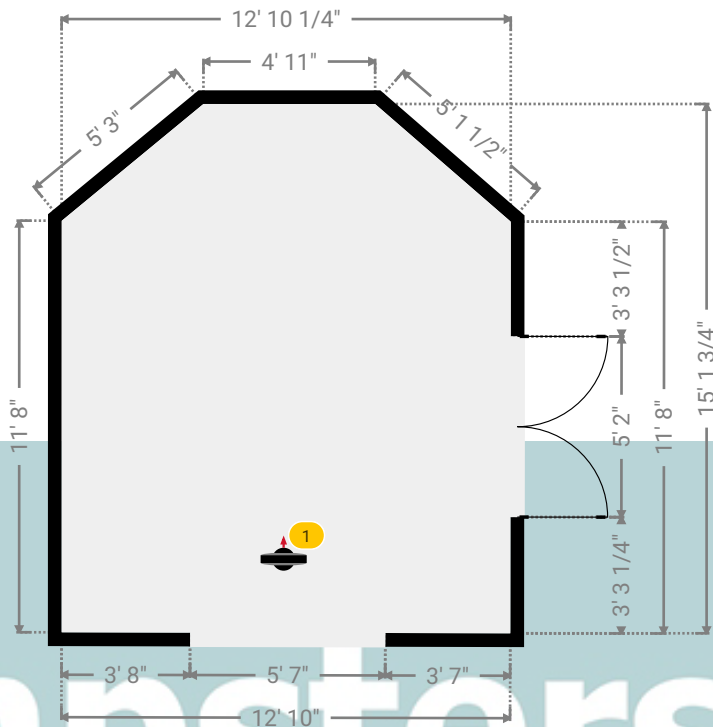

1:80

9 Whitmore Close

9 Whitmore Close, RM16 3JE Grays, England, United Kingdom
TOTAL AREA: 2184.23 sq ft • LIVING AREA: 1894.54 sq ft • FLOORS: 2 • ROOMS: 20

▼ Conservatory Ground Floor

WIDTH: 12' 10 1/4" • LENGTH: 15' 1 3/4"
AREA: 180.85 sq ft • PERIMETER: 51' 8"

▼ Dining Room Ground Floor

WIDTH: 11' 4" • LENGTH: 10' 3"
AREA: 116.24 sq ft • PERIMETER: 43' 2 1/4"

▼ Dining Room/Ground Floor

Photos

3 Photos (see photos page)

9 Whitmore Close

9 Whitmore Close, RM16 3JE Grays, England, United Kingdom