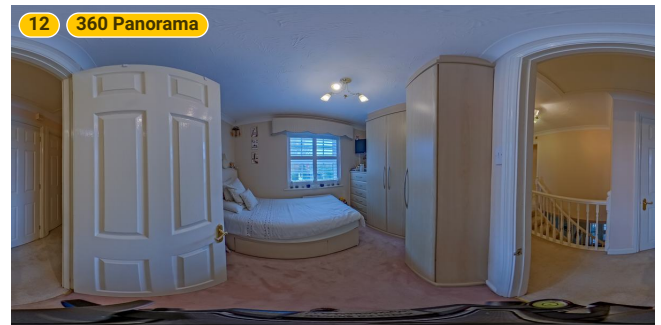

9 Whitmore Close

9 Whitmore Close, RM16 3JE Grays, England, United Kingdom

TOTAL AREA: 2184.23 sq ft • LIVING AREA: 1894.54 sq ft • FLOORS: 2 • ROOMS: 20

Kempsters
ESTATE AGENTS

▼ Photos/Bedroom 5

Kempsters
ESTATE AGENTS