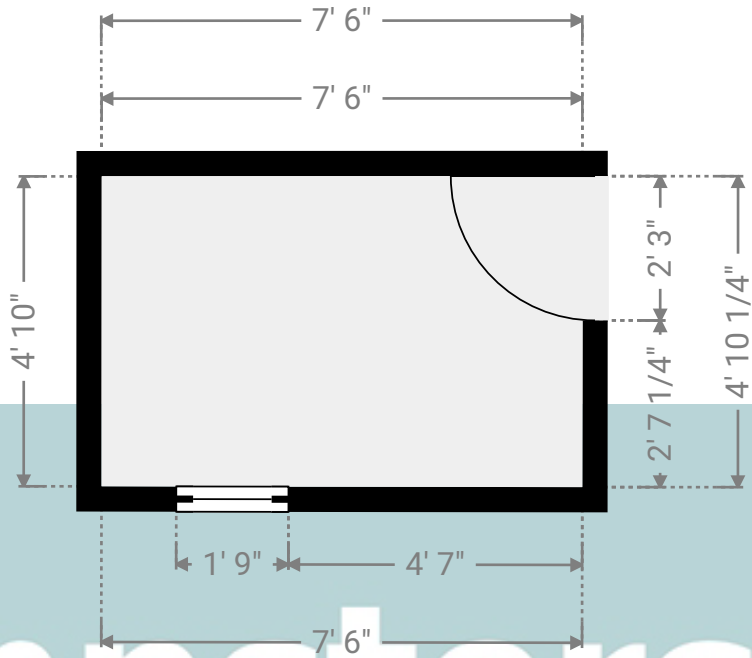

▼ Shower Room 1st Floor

WIDTH: 7' 6" • LENGTH: 4' 10 1/4"
AREA: 36.32 sq ft • PERIMETER: 24' 8 1/4"

▼ Shower Room/1st Floor

Photo
1 Photo (see photos page)

9 Whitmore Close

9 Whitmore Close, RM16 3JE Grays, England, United Kingdom