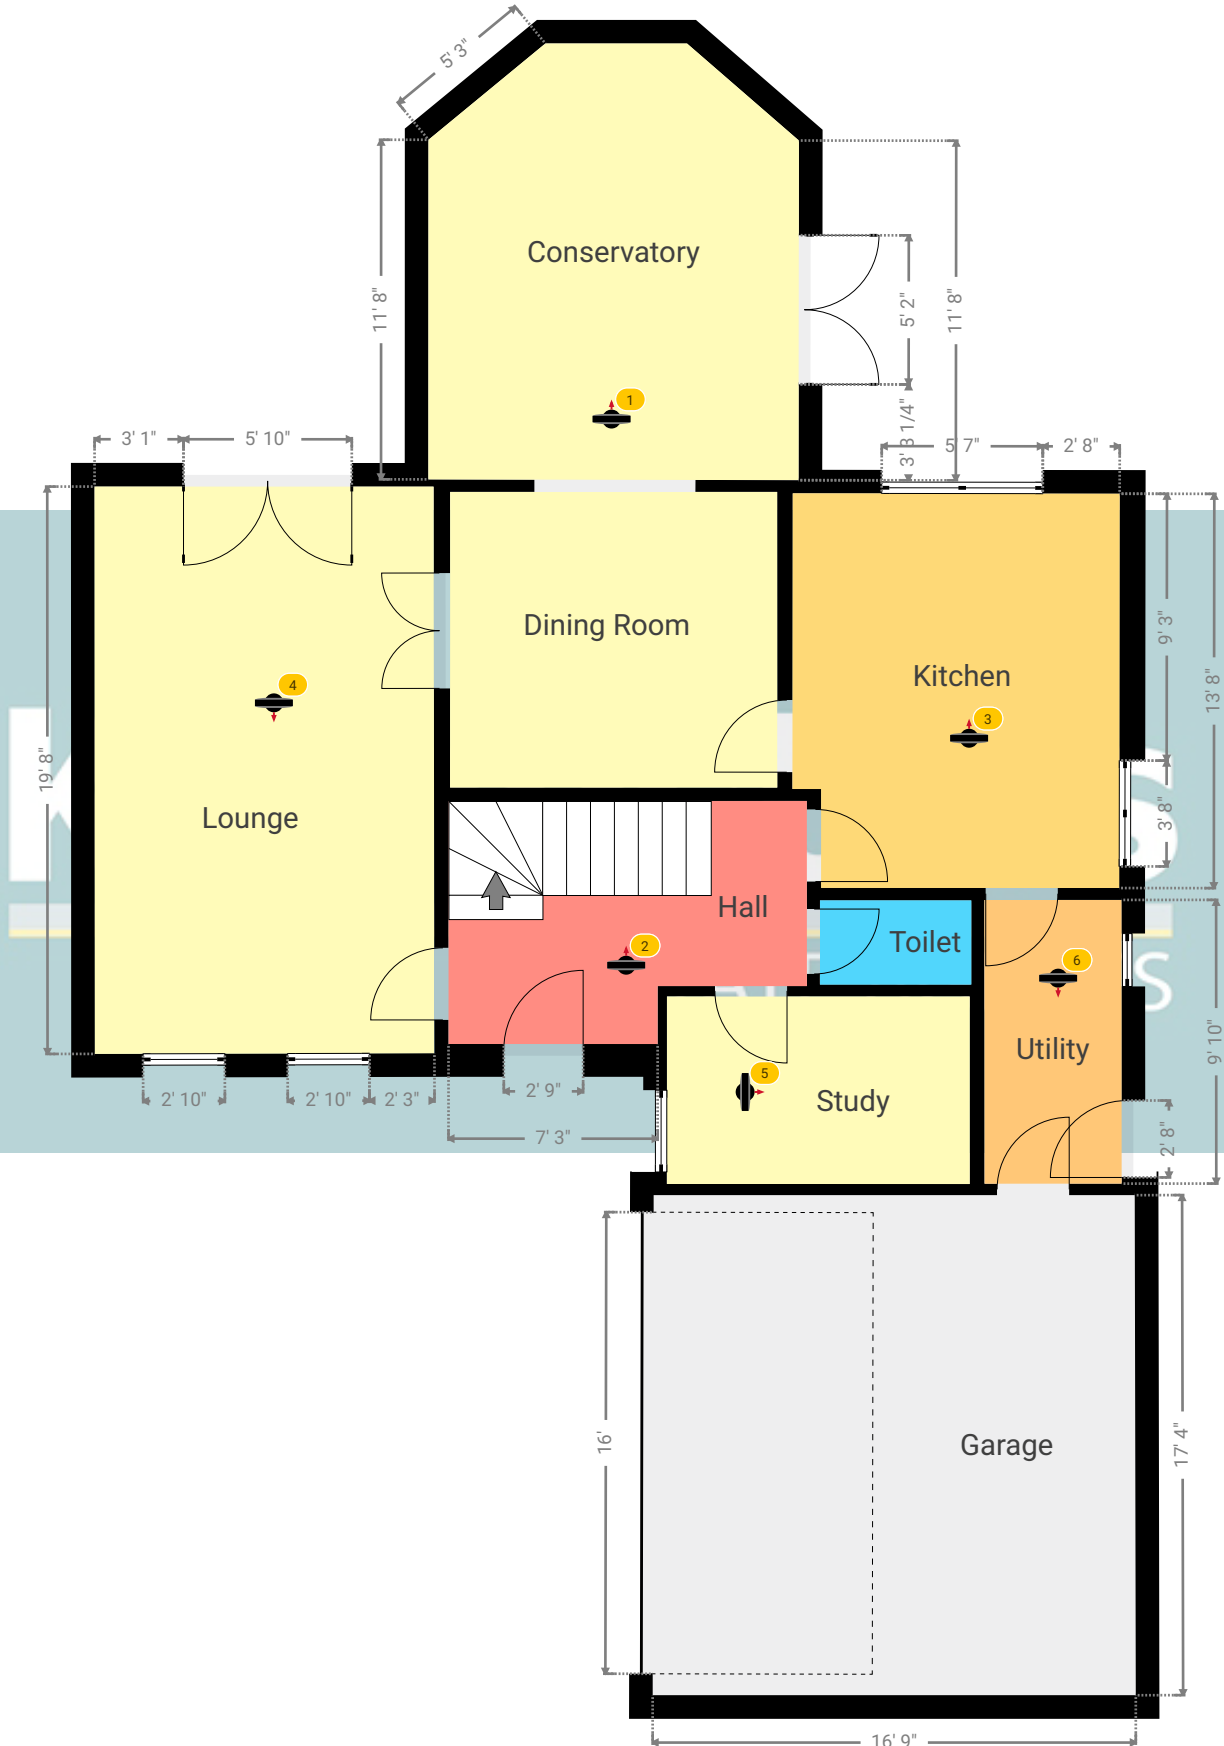

▼ Ground Floor

TOTAL AREA: 1193.26 sq ft • LIVING AREA: 903.57 sq ft • ROOMS: 9

Kempsters Estate Agents take no responsibility for any error, omission, misstatement or use of data shown. This plan is for illustrative purposes only and whilst every attempt has been made to ensure the accuracy of the floorplan shown, all measurements, positioning, fixtures, fittings and any other data shown are an approximate interpretation for illustrative purposes only. These plans are the property of Kempsters Estate Agents Ltd and must not be reproduced in any form without our permission.

1:80

9 Whitmore Close

9 Whitmore Close, RM16 3JE Grays, England, United Kingdom
TOTAL AREA: 2184.23 sq ft • LIVING AREA: 1894.54 sq ft • FLOORS: 2 • ROOMS: 20

▼ Conservatory Ground Floor

WIDTH: 12' 10 1/4" • LENGTH: 15' 1 3/4"
AREA: 180.85 sq ft • PERIMETER: 51' 8"