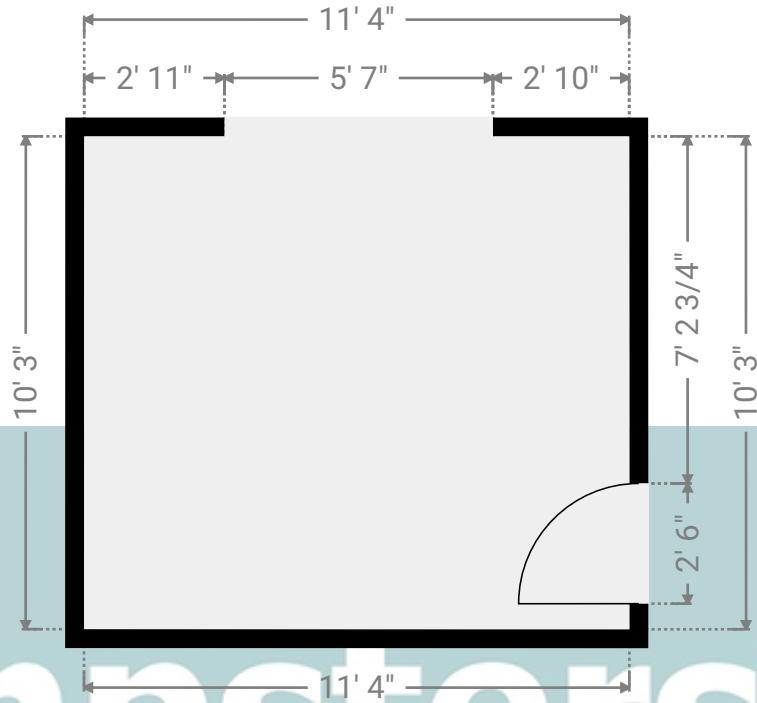

▼ Conservatory/Ground Floor

Photos
2 Photos (see photos page)

1 360 PANORAMA

Photo
1 Photo (see photos page)

9 Whitmore Close

9 Whitmore Close, RM16 3JE Grays, England, United Kingdom

TOTAL AREA: 2184.23 sq ft • LIVING AREA: 1894.54 sq ft • FLOORS: 2 • ROOMS: 20

▼ Dining Room Ground Floor

WIDTH: 11' 4" • LENGTH: 10' 3"
AREA: 116.24 sq ft • PERIMETER: 43' 2 1/4"

▼ Dining Room/Ground Floor

Photos

3 Photos (see photos page)

9 Whitmore Close

9 Whitmore Close, RM16 3JE Grays, England, United Kingdom

▼ Hall Ground Floor

WIDTH: 12' 5" • LENGTH: 8' 5"
AREA: 94.21 sq ft • PERIMETER: 41' 8 1/4"

▼ Hall/Ground Floor

Photos
2 Photos (see photos page)

2 360 PANORAMA

Photo
1 Photo (see photos page)

9 Whitmore Close