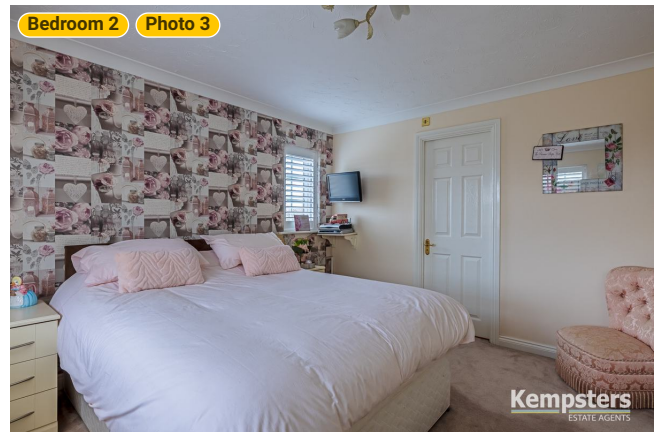

9 Whitmore Close

9 Whitmore Close, RM16 3JE Grays, England, United Kingdom

TOTAL AREA: 2184.23 sq ft • LIVING AREA: 1894.54 sq ft • FLOORS: 2 • ROOMS: 20

Kempsters
ESTATE AGENTS

▼ Photos/Bedroom 2

Kempsters
ESTATE AGENTS