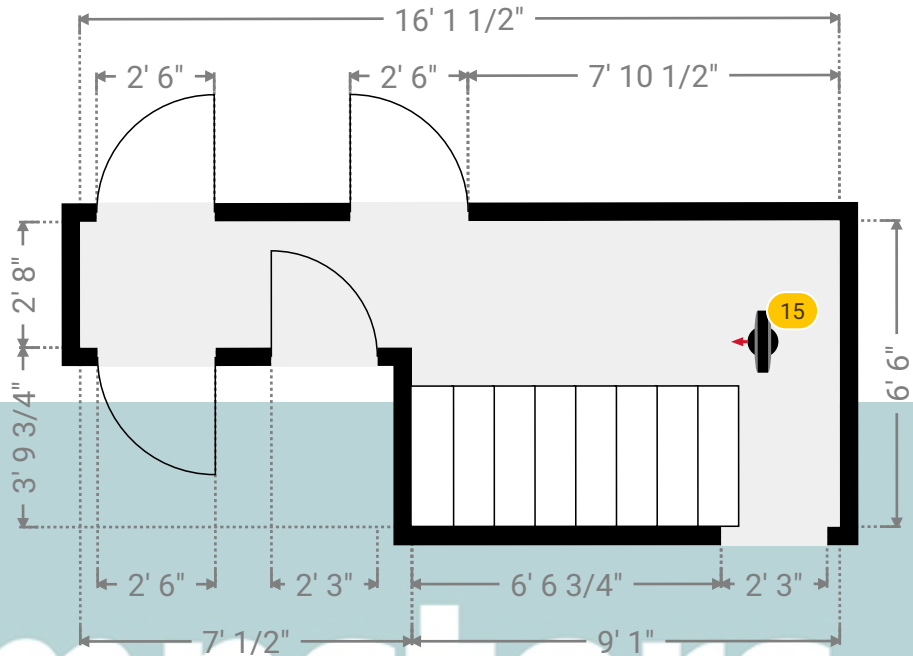

9 Whitmore Close

9 Whitmore Close, RM16 3JE Grays, England, United Kingdom

TOTAL AREA: 2184.23 sq ft • LIVING AREA: 1894.54 sq ft • FLOORS: 2 • ROOMS: 20

Kempsters
ESTATE AGENTS

▼ Photos/Hall

Kempsters
ESTATE AGENTS

9 Whitmore Close

9 Whitmore Close, RM16 3JE Grays, England, United Kingdom
TOTAL AREA: 2184.23 sq ft • LIVING AREA: 1894.54 sq ft • FLOORS: 2 • ROOMS: 20

▼ Landing 1st Floor

WIDTH: 16' 1 1/2" • LENGTH: 6' 6"
AREA: 77.79 sq ft • PERIMETER: 45' 2 3/4"