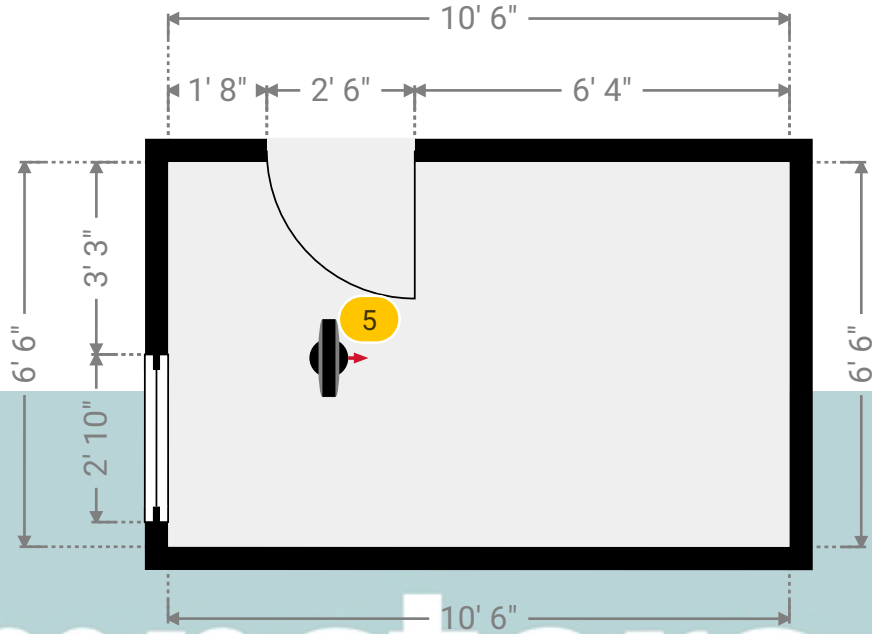

▼ Study Ground Floor

WIDTH: 10' 6" • LENGTH: 6' 6"
AREA: 68.24 sq ft • PERIMETER: 34'

▼ Study/Ground Floor

Photo
1 Photo (see photos page)

5 360 PANORAMA

Photo
1 Photo (see photos page)

9 Whitmore Close

9 Whitmore Close, RM16 3JE Grays, England, United Kingdom