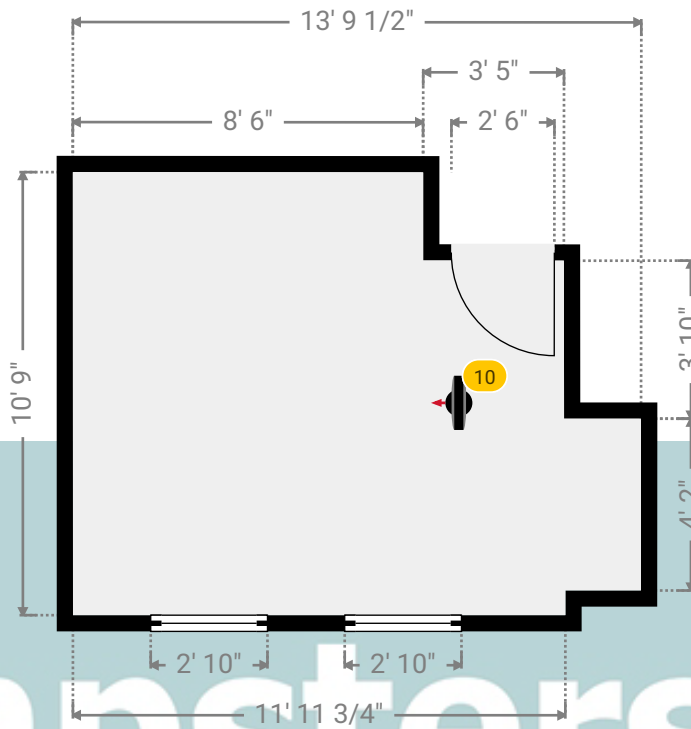

9 Whitmore Close

9 Whitmore Close, RM16 3JE Grays, England, United Kingdom

TOTAL AREA: 2184.23 sq ft • LIVING AREA: 1894.54 sq ft • FLOORS: 2 • ROOMS: 20

Kempsters
ESTATE AGENTS

▼ Photos/Bedroom 2

Kempsters
ESTATE AGENTS

9 Whitmore Close

9 Whitmore Close, RM16 3JE Grays, England, United Kingdom
TOTAL AREA: 2184.23 sq ft • LIVING AREA: 1894.54 sq ft • FLOORS: 2 • ROOMS: 20

▼ Bedroom 3 1st Floor

WIDTH: 13' 9 1/2" • LENGTH: 10' 9"
AREA: 128.54 sq ft • PERIMETER: 49' 3/4"