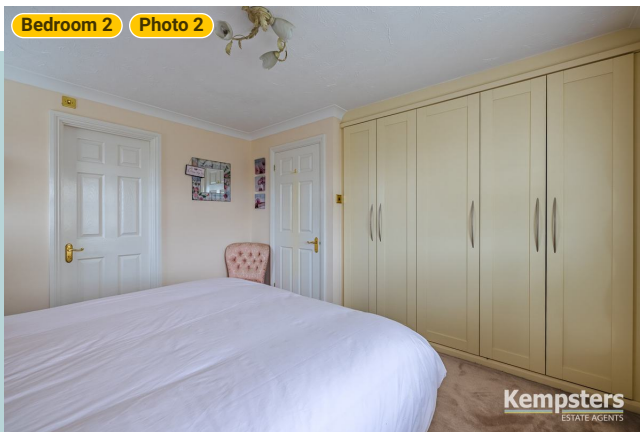

9 Whitmore Close

9 Whitmore Close, RM16 3JE Grays, England, United Kingdom

TOTAL AREA: 2184.23 sq ft • LIVING AREA: 1894.54 sq ft • FLOORS: 2 • ROOMS: 20

Kempsters
ESTATE AGENTS

▼ Photos/Bedroom 2

Kempsters
ESTATE AGENTS