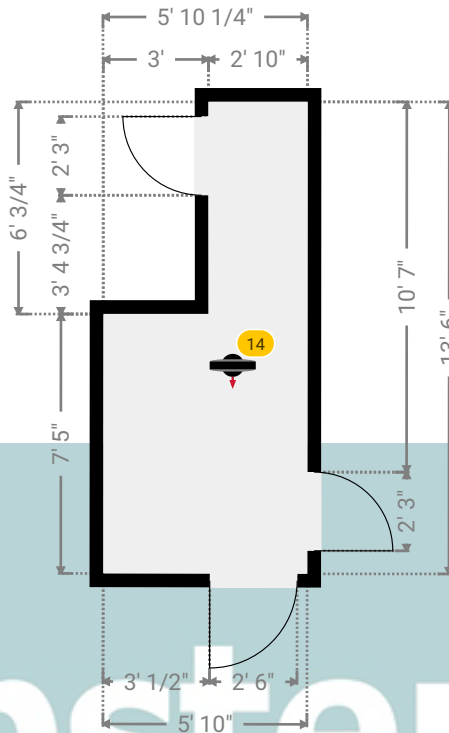

9 Whitmore Close

9 Whitmore Close, RM16 3JE Grays, England, United Kingdom

TOTAL AREA: 2184.23 sq ft • LIVING AREA: 1894.54 sq ft • FLOORS: 2 • ROOMS: 20

▼ Hall 1st Floor

WIDTH: 5' 10 1/4" • LENGTH: 13' 6"
AREA: 60.48 sq ft • PERIMETER: 38' 7 3/4"