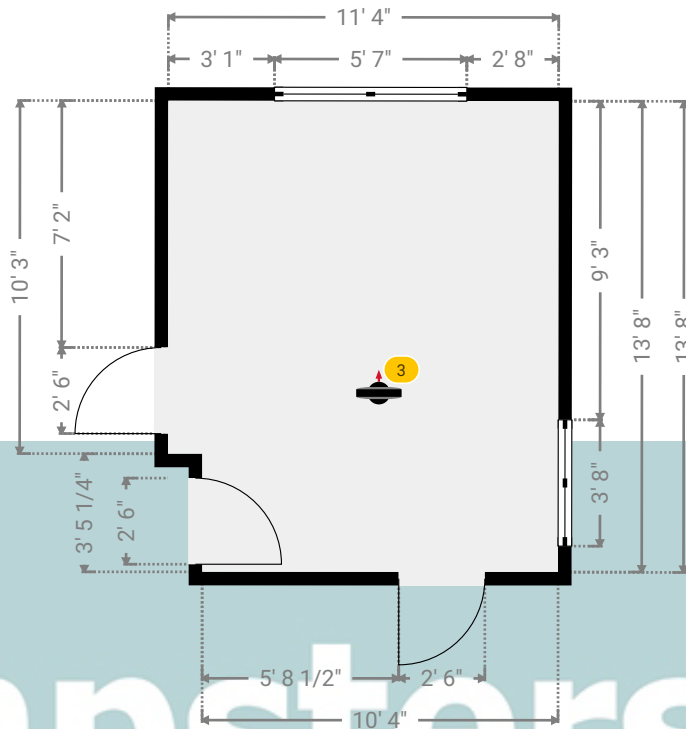

▼ Hall Ground Floor

WIDTH: 12' 5" • LENGTH: 8' 5"
AREA: 94.21 sq ft • PERIMETER: 41' 8 1/4"

▼ Hall/Ground Floor

Photos
2 Photos (see photos page)

2 360 PANORAMA

Photo
1 Photo (see photos page)

9 Whitmore Close

9 Whitmore Close, RM16 3JE Grays, England, United Kingdom

TOTAL AREA: 2184.23 sq ft • LIVING AREA: 1894.54 sq ft • FLOORS: 2 • ROOMS: 20

Kempsters
ESTATE AGENTS

▼ Photos/Hall

Kempsters
ESTATE AGENTS

9 Whitmore Close

9 Whitmore Close, RM16 3JE Grays, England, United Kingdom

TOTAL AREA: 2184.23 sq ft • LIVING AREA: 1894.54 sq ft • FLOORS: 2 • ROOMS: 20

▼ Kitchen Ground Floor

WIDTH: 11' 4" • LENGTH: 13' 8"
AREA: 151.52 sq ft • PERIMETER: 50'