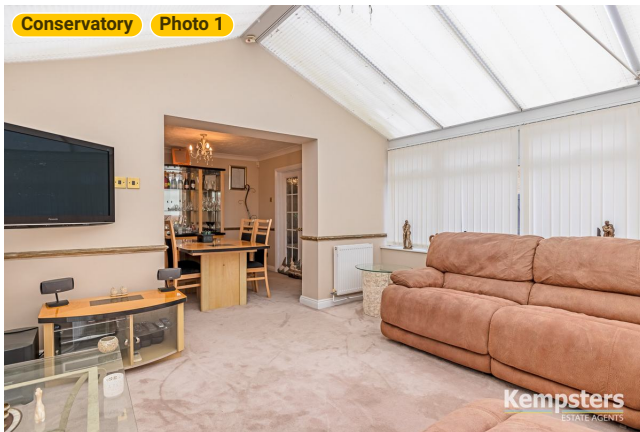

9 Whitmore Close

9 Whitmore Close, RM16 3JE Grays, England, United Kingdom

TOTAL AREA: 2184.23 sq ft • LIVING AREA: 1894.54 sq ft • FLOORS: 2 • ROOMS: 20

Kempsters
ESTATE AGENTS

▼ Photos/Conservatory

Kempsters
ESTATE AGENTS