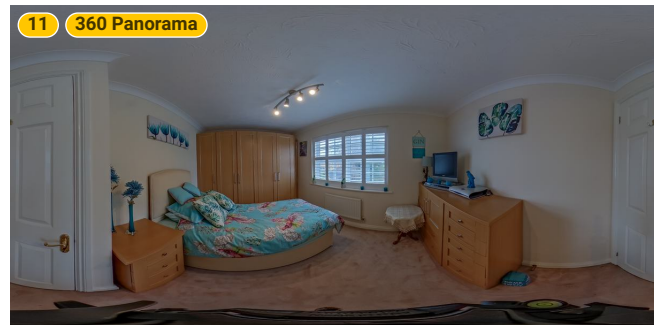

9 Whitmore Close

9 Whitmore Close, RM16 3JE Grays, England, United Kingdom

TOTAL AREA: 2184.23 sq ft • LIVING AREA: 1894.54 sq ft • FLOORS: 2 • ROOMS: 20

Kempsters
ESTATE AGENTS

▼ Photos/Bedroom 4

Kempsters
ESTATE AGENTS