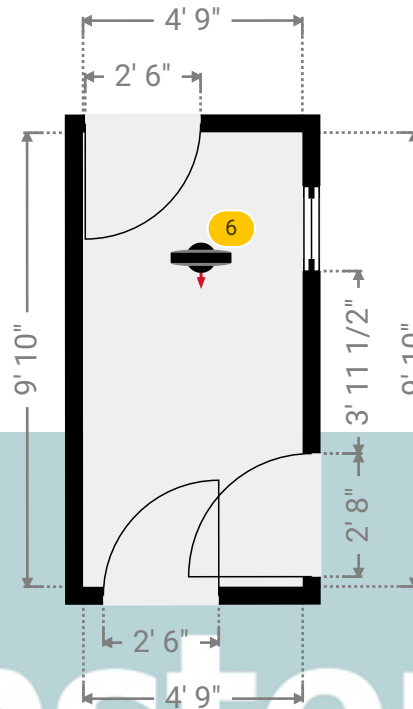

▼ Hall Ground Floor

WIDTH: 12' 5" • LENGTH: 8' 5"
AREA: 94.21 sq ft • PERIMETER: 41' 8 1/4"

▼ Hall/Ground Floor

Photos
2 Photos (see photos page)

2 360 PANORAMA

Photo
1 Photo (see photos page)

9 Whitmore Close

Kempsters
ESTATE AGENTS

▼ Photos/Toilet

Kempsters

ESTATE AGENTS

9 Whitmore Close

9 Whitmore Close, RM16 3JE Grays, England, United Kingdom
TOTAL AREA: 2184.23 sq ft • LIVING AREA: 1894.54 sq ft • FLOORS: 2 • ROOMS: 20

▼ Utility Ground Floor

WIDTH: 4' 9" • LENGTH: 9' 10"
AREA: 46.72 sq ft • PERIMETER: 29' 2"

Kempsters

ESTATE AGENTS

▼ Utility/Ground Floor

Photo
1 Photo (see photos page)

6 360 PANORAMA

Photo
1 Photo (see photos page)