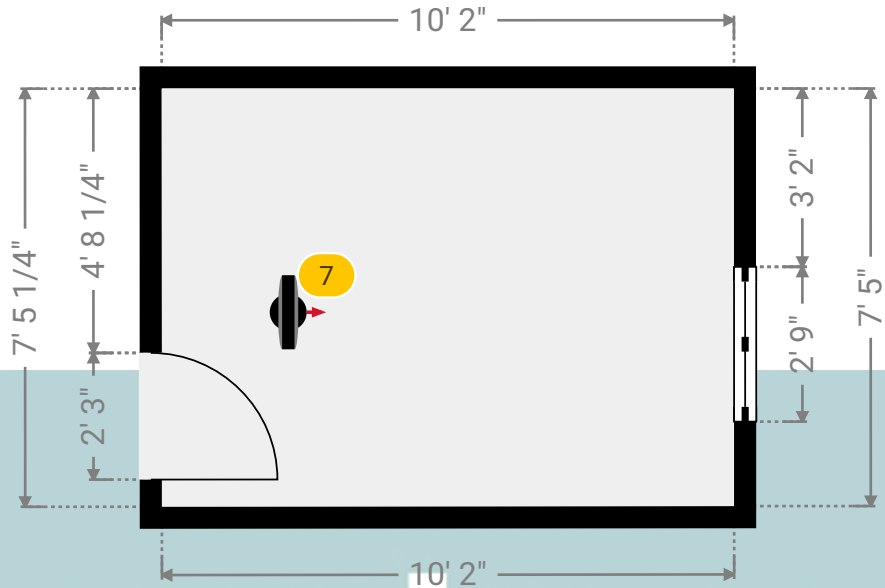

1:80

9 Whitmore Close

9 Whitmore Close, RM16 3JE Grays, England, United Kingdom
TOTAL AREA: 2184.23 sq ft • LIVING AREA: 1894.54 sq ft • FLOORS: 2 • ROOMS: 20

▼ Bathroom 1st Floor

WIDTH: 10' 2" • LENGTH: 7' 5 1/4"
AREA: 75.47 sq ft • PERIMETER: 35' 2 1/4"