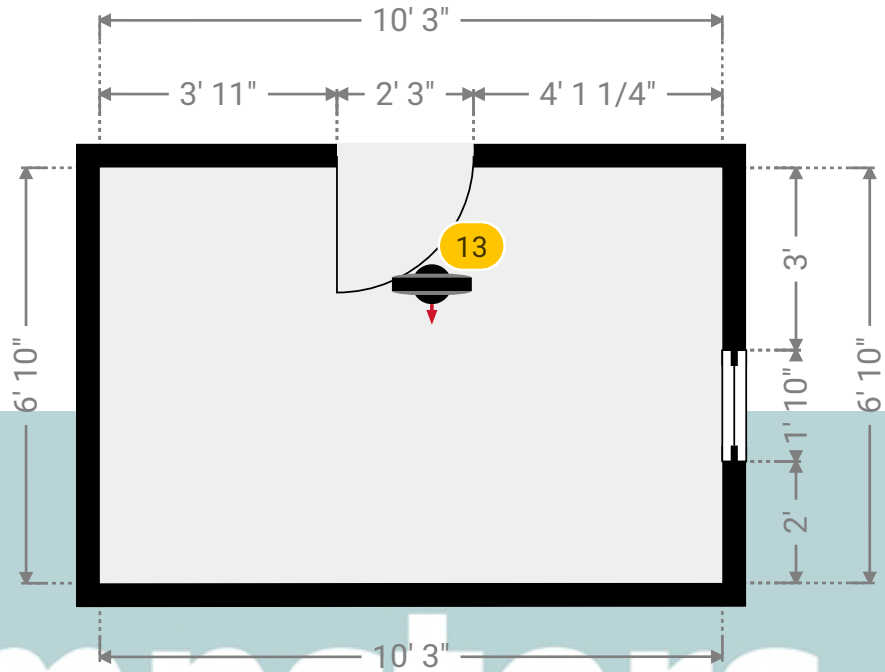

9 Whitmore Close

9 Whitmore Close, RM16 3JE Grays, England, United Kingdom
TOTAL AREA: 2184.23 sq ft • LIVING AREA: 1894.54 sq ft • FLOORS: 2 • ROOMS: 20

▼ En Suite 1st Floor

WIDTH: 10' 3" • LENGTH: 6' 10"
AREA: 70.08 sq ft • PERIMETER: 34' 2"

Kempsters

ESTATE AGENTS

▼ En Suite/1st Floor

Photos
2 Photos (see photos page)

13 360 PANORAMA

Photo
1 Photo (see photos page)