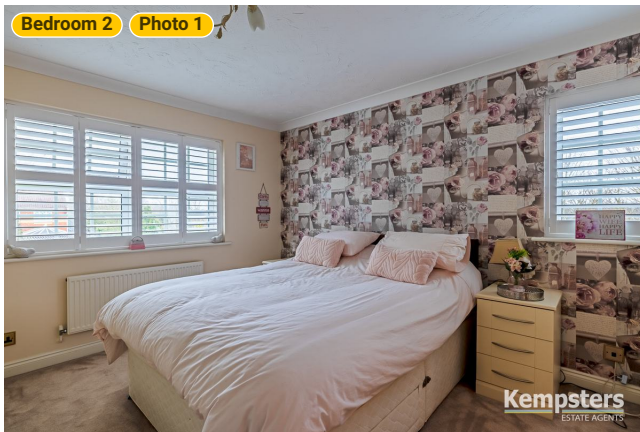

9 Whitmore Close

9 Whitmore Close, RM16 3JE Grays, England, United Kingdom

TOTAL AREA: 2184.23 sq ft • LIVING AREA: 1894.54 sq ft • FLOORS: 2 • ROOMS: 20

Kempsters
ESTATE AGENTS

▼ Photos/Bedroom 2

Kempsters
ESTATE AGENTS