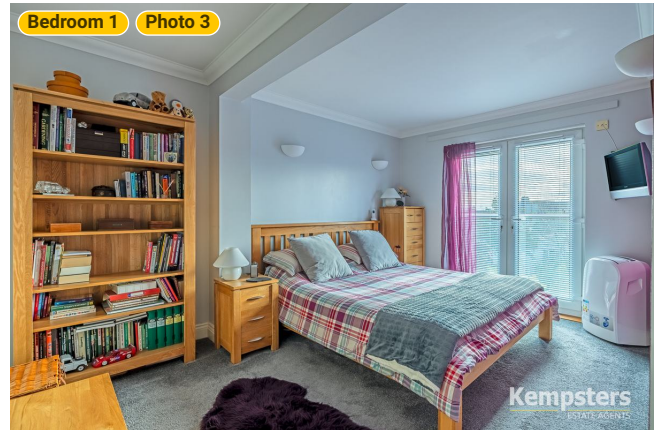

19 Medina Road

19 Medina Road, RM17 6AQ Grays, England, United Kingdom

TOTAL AREA: 1450.72 sq ft • LIVING AREA: 1047.39 sq ft • FLOORS: 2 • ROOMS: 14

▼ Photos/Bedroom 1

Kempsters
ESTATE AGENTS