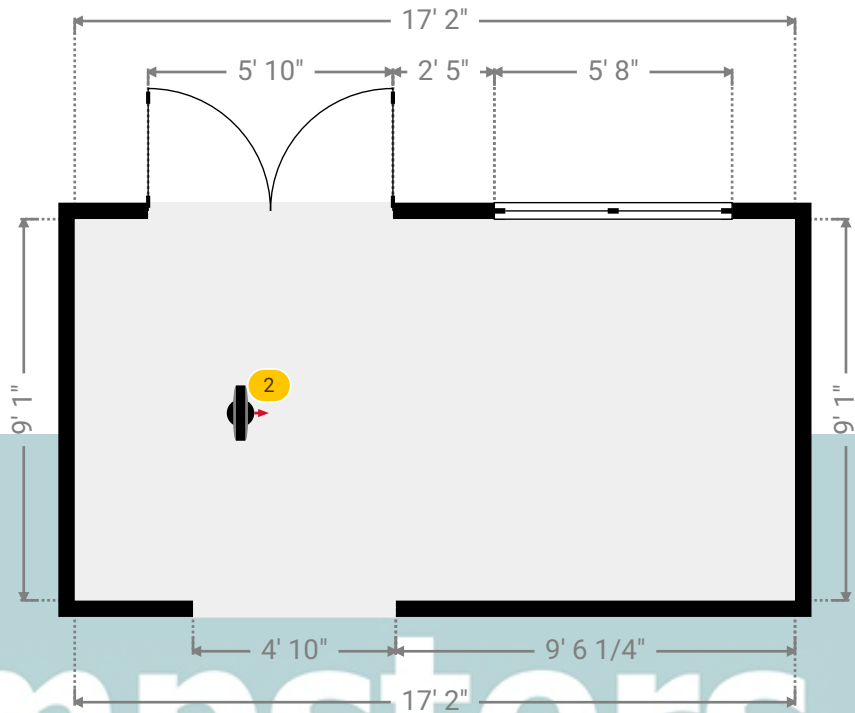

19 Medina Road

19 Medina Road, RM17 6AQ Grays, England, United Kingdom

TOTAL AREA: 1450.72 sq ft • LIVING AREA: 1047.39 sq ft • FLOORS: 2 • ROOMS: 14

▼ Kitchen Ground Floor

WIDTH: 17' 2" • LENGTH: 9' 1"
AREA: 155.93 sq ft • PERIMETER: 52' 6"

▼ Kitchen/Ground Floor

Photos

8 Photos (see photos page)

2 360 PANORAMA

Photo

1 Photo (see photos page)