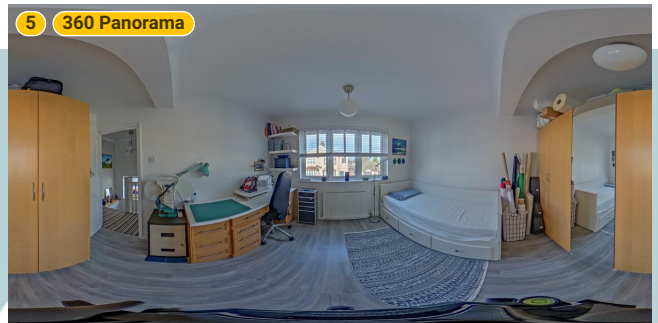

19 Medina Road

19 Medina Road, RM17 6AQ Grays, England, United Kingdom

TOTAL AREA: 1450.72 sq ft • LIVING AREA: 1047.39 sq ft • FLOORS: 2 • ROOMS: 14

▼ Photos/Bedroom 2

Kempsters
ESTATE AGENTS