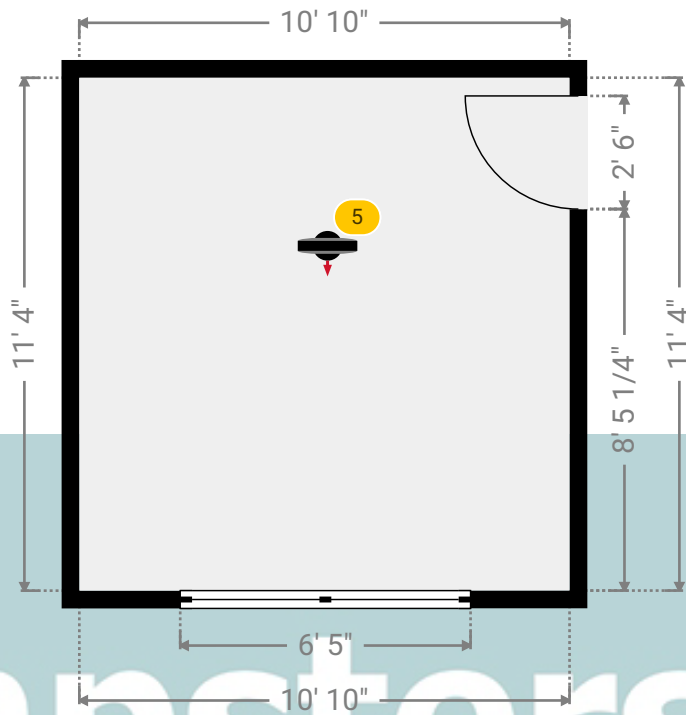

19 Medina Road

19 Medina Road, RM17 6AQ Grays, England, United Kingdom

TOTAL AREA: 1450.72 sq ft • LIVING AREA: 1047.39 sq ft • FLOORS: 2 • ROOMS: 14

▼ Bedroom 2 1st Floor

WIDTH: 10' 10" • LENGTH: 11' 4"
AREA: 122.77 sq ft • PERIMETER: 44' 4"

Kempsters

ESTATE AGENTS

▼ Bedroom 2/1st Floor

Photos

2 Photos (see photos page)

5 360 PANORAMA

Photo

1 Photo (see photos page)