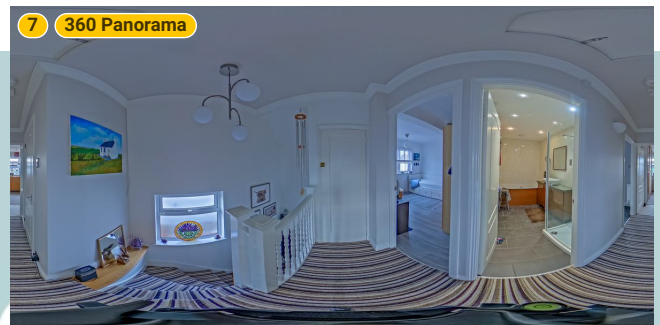

19 Medina Road

19 Medina Road, RM17 6AQ Grays, England, United Kingdom

TOTAL AREA: 1450.72 sq ft • LIVING AREA: 1047.39 sq ft • FLOORS: 2 • ROOMS: 14

▼ Photos/Landing

Kempsters
ESTATE AGENTS