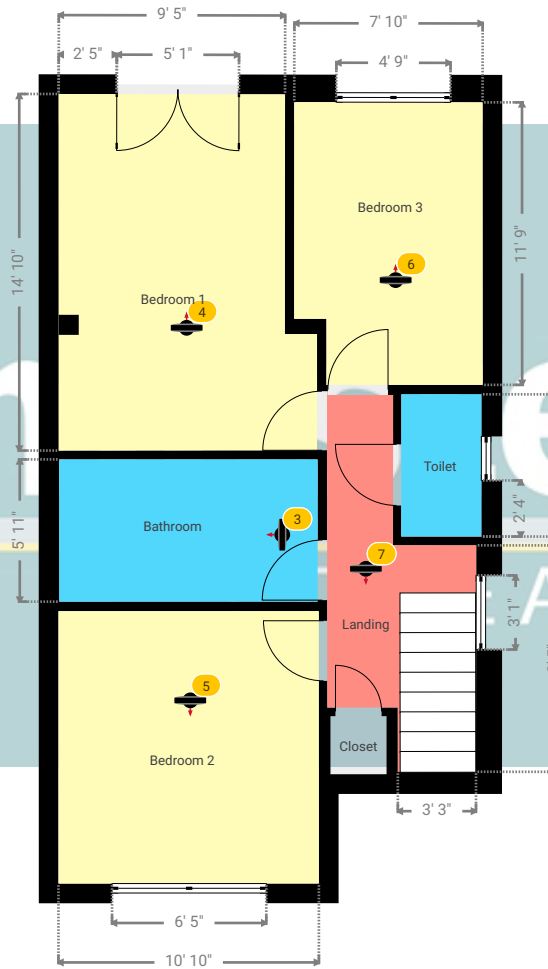

▼ 1st Floor

TOTAL AREA: 513.43 sq ft • LIVING AREA: 513.43 sq ft • ROOMS: 7

19 Medina Road

19 Medina Road, RM17 6AQ Grays, England, United Kingdom

TOTAL AREA: 1450.72 sq ft • LIVING AREA: 1047.39 sq ft • FLOORS: 2 • ROOMS: 14

▼ Bathroom 1st Floor

WIDTH: 10' 9" • LENGTH: 5' 11"
AREA: 63.60 sq ft • PERIMETER: 33' 4"

Kempsters

ESTATE AGENTS

▼ Bathroom/1st Floor

Photos

4 Photos (see photos page)

3 360 PANORAMA