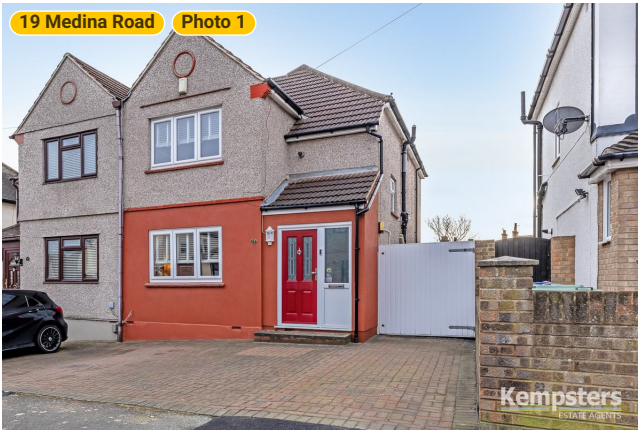

19 Medina Road

19 Medina Road, RM17 6AQ Grays, England, United Kingdom

TOTAL AREA: 1450.72 sq ft • LIVING AREA: 1047.39 sq ft • FLOORS: 2 • ROOMS: 14

Kempsters
ESTATE AGENTS

▼ Photos/19 Medina Road

Kempsters
ESTATE AGENTS