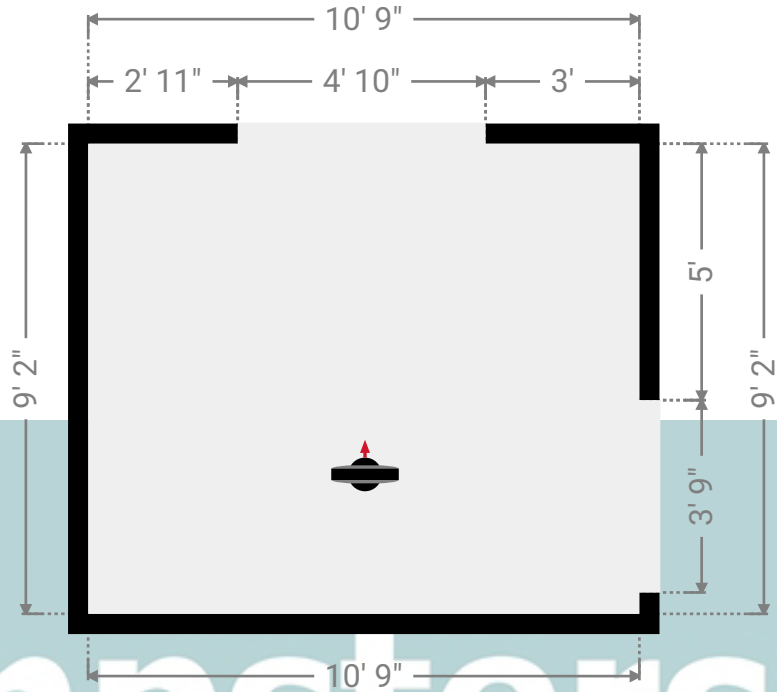

19 Medina Road

19 Medina Road, RM17 6AQ Grays, England, United Kingdom

TOTAL AREA: 1450.72 sq ft • LIVING AREA: 1047.39 sq ft • FLOORS: 2 • ROOMS: 14

▼ Dining Room Ground Floor

WIDTH: 10' 9" • LENGTH: 9' 2"
AREA: 98.53 sq ft • PERIMETER: 39' 10"