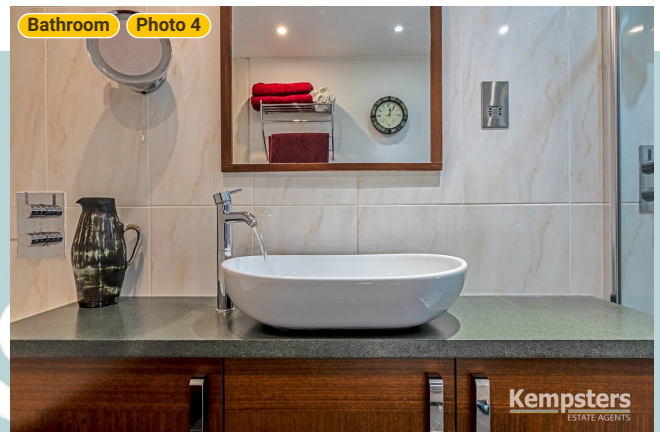

19 Medina Road

19 Medina Road, RM17 6AQ Grays, England, United Kingdom

TOTAL AREA: 1450.72 sq ft • LIVING AREA: 1047.39 sq ft • FLOORS: 2 • ROOMS: 14

▼ Photos/Bathroom