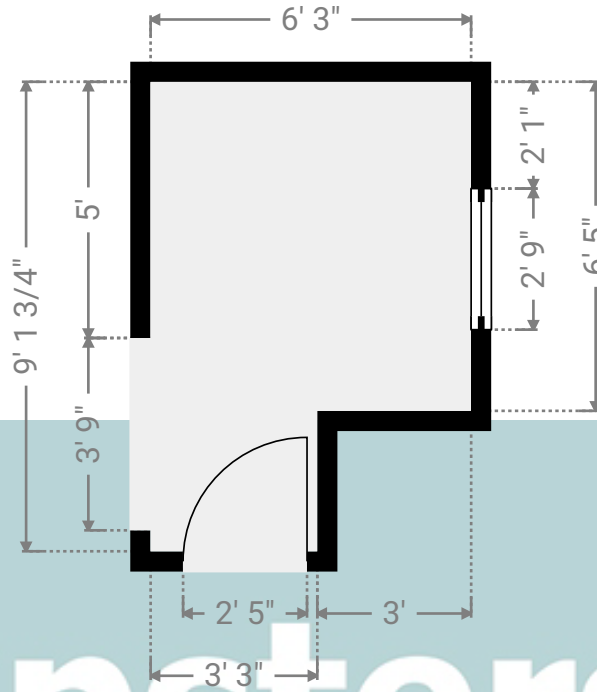

▼ Study Ground Floor

WIDTH: 6' 3" • LENGTH: 9' 1 3/4"
AREA: 49.00 sq ft • PERIMETER: 30' 9 3/4"

Kempsters

ESTATE AGENTS

▼ Study/Ground Floor

Photo

1 Photo (see photos page)

19 Medina Road