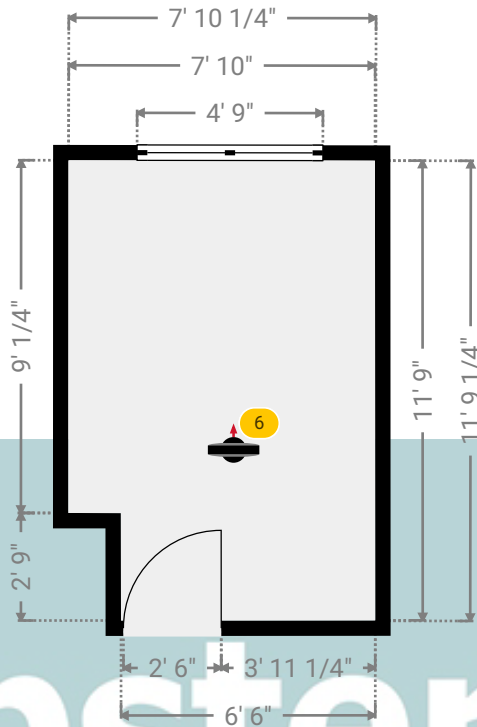

19 Medina Road

19 Medina Road, RM17 6AQ Grays, England, United Kingdom

TOTAL AREA: 1450.72 sq ft • LIVING AREA: 1047.39 sq ft • FLOORS: 2 • ROOMS: 14

▼ Bedroom 3 1st Floor

WIDTH: 7' 10 1/4" • LENGTH: 11' 9 1/4"
AREA: 88.49 sq ft • PERIMETER: 39' 2 1/4"