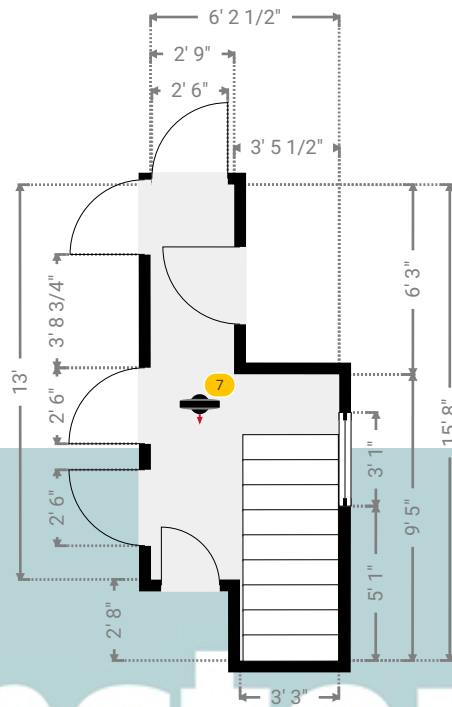

19 Medina Road

19 Medina Road, RM17 6AQ Grays, England, United Kingdom

TOTAL AREA: 1450.72 sq ft • LIVING AREA: 1047.39 sq ft • FLOORS: 2 • ROOMS: 14

▼ Landing 1st Floor

WIDTH: 6' 2 1/2" • LENGTH: 15' 8"
AREA: 67.64 sq ft • PERIMETER: 43' 8 3/4"

Kempsters

ESTATE AGENTS

▼ Landing/1st Floor

Photos

3 Photos (see photos page)

7 360 PANORAMA

Photo

1 Photo (see photos page)