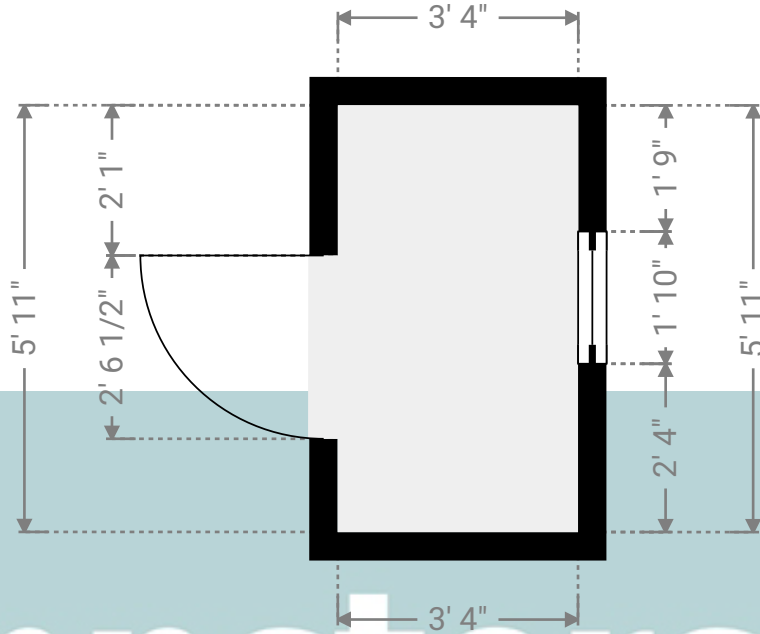

19 Medina Road

19 Medina Road, RM17 6AQ Grays, England, United Kingdom

TOTAL AREA: 1450.72 sq ft • LIVING AREA: 1047.39 sq ft • FLOORS: 2 • ROOMS: 14

▼ Toilet 1st Floor

WIDTH: 3' 4" • LENGTH: 5' 11"
AREA: 19.71 sq ft • PERIMETER: 18' 6"

▼ Toilet/1st Floor

Photo

1 Photo (see photos page)