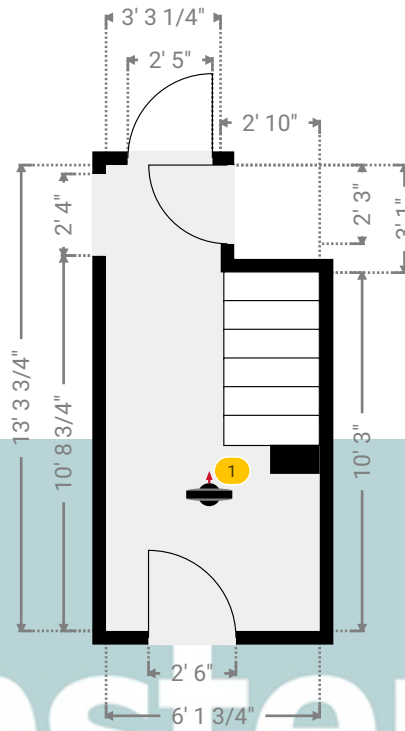

▼ Hall Ground Floor

WIDTH: 6' 1 1/4" • LENGTH: 13' 3 3/4"
AREA: 72.65 sq ft • PERIMETER: 38' 10 1/4"

Kempsters

ESTATE AGENTS

▼ Hall/Ground Floor

Photos

3 Photos (see photos page)

1 360 PANORAMA