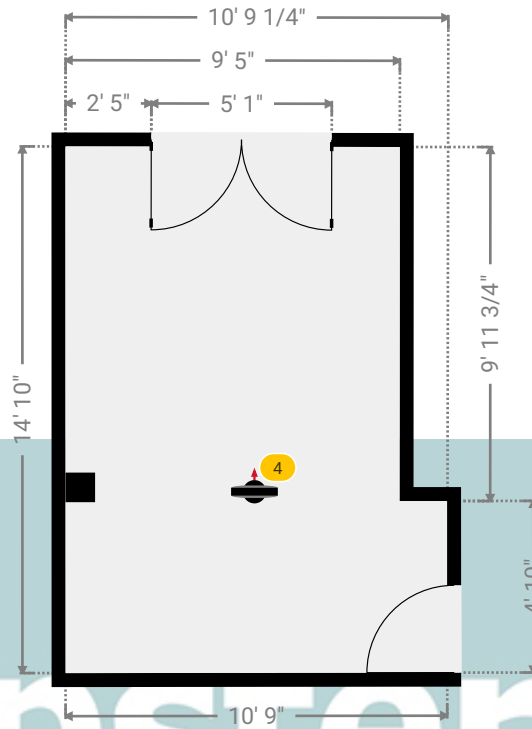

19 Medina Road

19 Medina Road, RM17 6AQ Grays, England, United Kingdom

TOTAL AREA: 1450.72 sq ft • LIVING AREA: 1047.39 sq ft • FLOORS: 2 • ROOMS: 14

▼ Bedroom 1 1st Floor

WIDTH: 10' 9 1/4" • LENGTH: 14' 10"
AREA: 145.94 sq ft • PERIMETER: 51' 1 3/4"

▼ Bedroom 1/1st Floor

Photos

3 Photos (see photos page)

4 360 PANORAMA

Photo

1 Photo (see photos page)