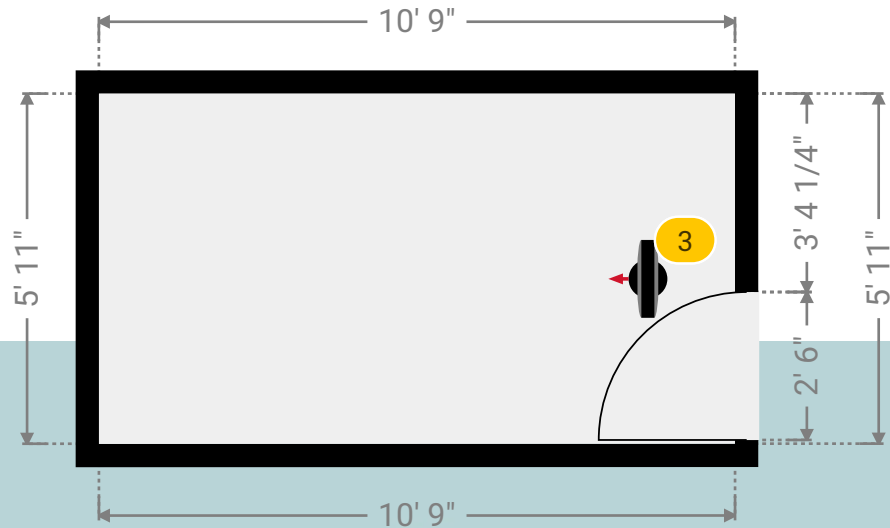

▼ Bathroom 1st Floor

WIDTH: 10' 9" • LENGTH: 5' 11"
AREA: 63.60 sq ft • PERIMETER: 33' 4"

Kempsters

ESTATE AGENTS

▼ Bathroom/1st Floor

Photos

4 Photos (see photos page)

3 360 PANORAMA