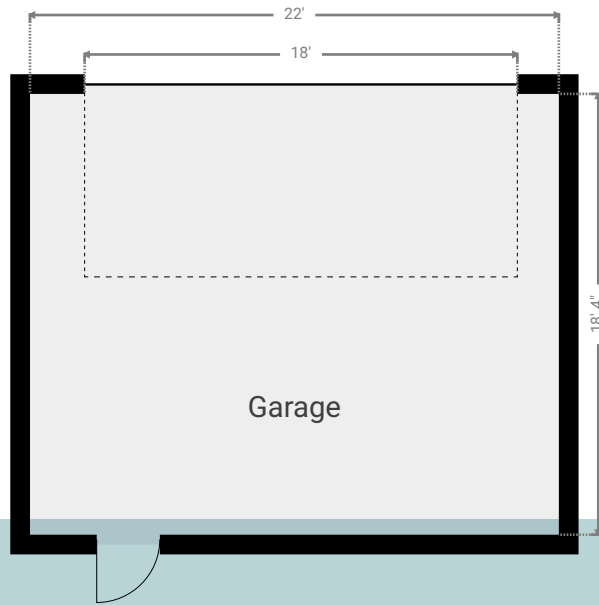

▼ Ground Floor

TOTAL AREA: 937.30 sq ft • LIVING AREA: 533.97 sq ft • ROOMS: 7

Kempsters Estate Agents take no responsibility for any error, omission, misstatement or use of data shown. This plan is for illustrative purposes only and whilst every attempt has been made to ensure the accuracy of the floorplan shown, all measurements, positioning, fixtures, fittings and any other data shown are an approximate interpretation for illustrative purposes only. These plans are the property of Kempsters Estate Agents Ltd and must not be reproduced in any form without our permission.