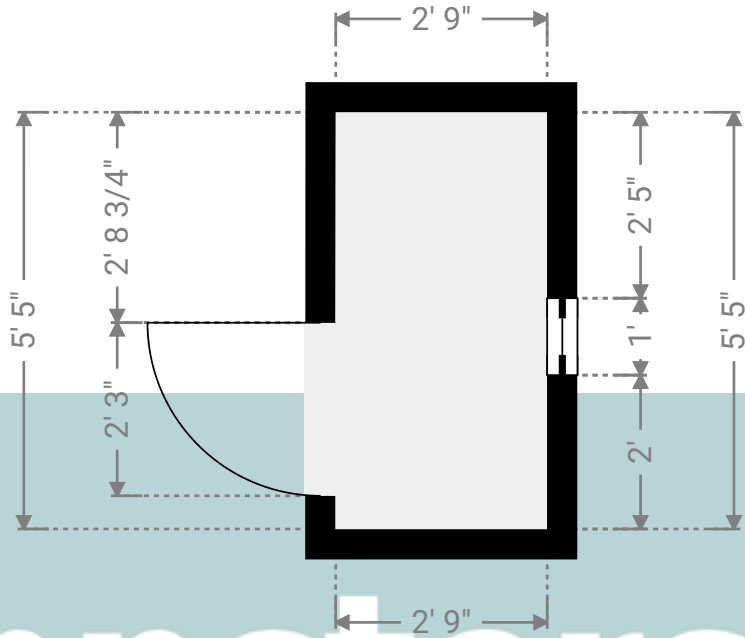

19 Medina Road

19 Medina Road, RM17 6AQ Grays, England, United Kingdom

TOTAL AREA: 1450.72 sq ft • LIVING AREA: 1047.39 sq ft • FLOORS: 2 • ROOMS: 14

▼ WC Ground Floor

WIDTH: 2' 9" • LENGTH: 5' 5"
AREA: 14.89 sq ft • PERIMETER: 16' 4"

Kempsters

ESTATE AGENTS

▼ WC/Ground Floor

Photo

1 Photo (see photos page)