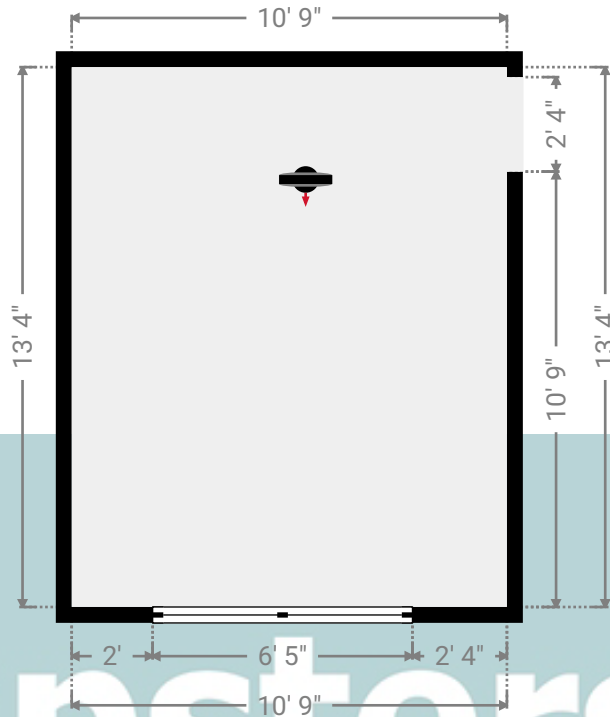

19 Medina Road

19 Medina Road, RM17 6AQ Grays, England, United Kingdom

TOTAL AREA: 1450.72 sq ft • LIVING AREA: 1047.39 sq ft • FLOORS: 2 • ROOMS: 14

▼ Lounge Ground Floor

WIDTH: 10' 9" • LENGTH: 13' 4"
AREA: 143.33 sq ft • PERIMETER: 48' 2"

Kempsters

ESTATE AGENTS

▼ Lounge/Ground Floor

Photos

4 Photos (see photos page)