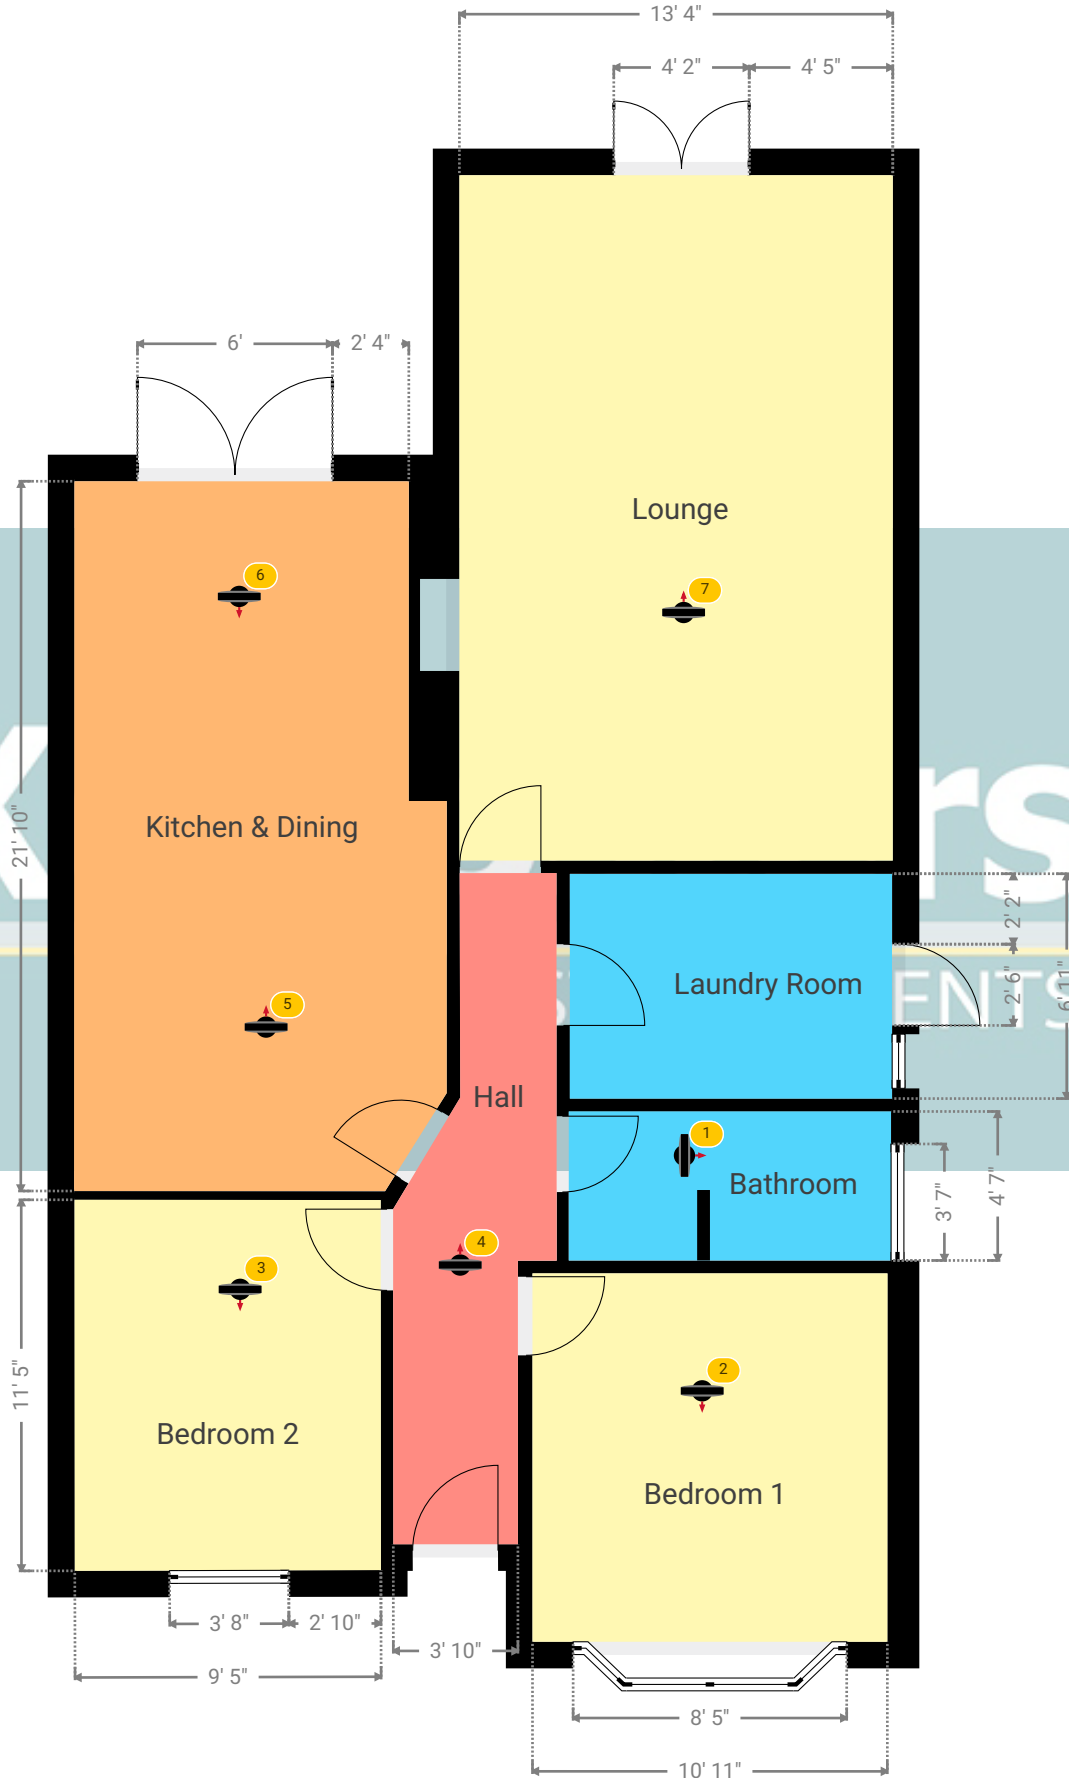

▼ Ground Floor

TOTAL AREA: 937.38 sq ft • LIVING AREA: 937.38 sq ft • ROOMS: 7

Kempsters Estate Agents take no responsibility for any error, omission, misstatement or use of data shown. This plan is for illustrative purposes only and whilst every attempt has been made to ensure the accuracy of the floorplan shown, all measurements, positioning, fixtures, fittings and any other data shown are an approximate interpretation for illustrative purposes only. These plans are the property of Kempsters Estate Agents Ltd and must not be reproduced in any form without our permission.