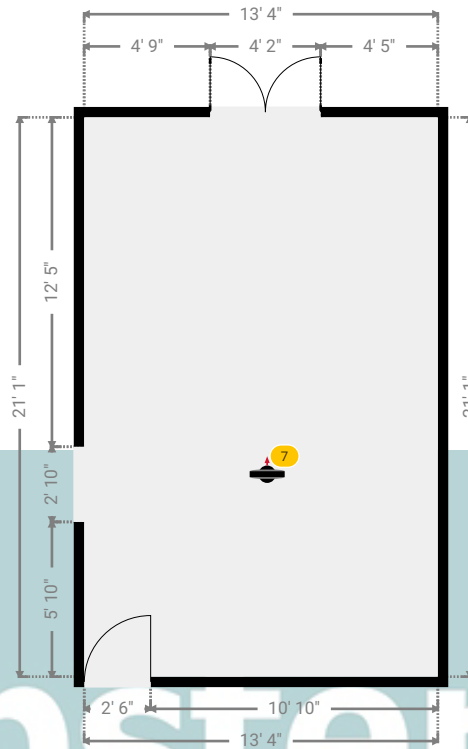

▼ Hall Ground Floor

WIDTH: 5' 1/2" • LENGTH: 20' 7 3/4"
AREA: 75.70 sq ft • PERIMETER: 49' 10 1/2"

Kempsters

ESTATE AGENTS

▼ Hall/Ground Floor

Photos
3 Photos (see photos page)

4 360 PANORAMA

Photo
1 Photo (see photos page)

1 Photo (see photos page)

44 Blackshots Lane

44 Blackshots Lane, RM16 2JU Grays, England, United Kingdom
TOTAL AREA: 937.38 sq ft • LIVING AREA: 937.38 sq ft • FLOORS: 1 • ROOMS: 7

▼ Photos/Kitchen & Dining

44 Blackshots Lane

44 Blackshots Lane, RM16 2JU Grays, England, United Kingdom
TOTAL AREA: 937.38 sq ft • LIVING AREA: 937.38 sq ft • FLOORS: 1 • ROOMS: 7

▼ Photos/Kitchen & Dining

Kempsters

ESTATE AGENTS

44 Blackshots Lane

44 Blackshots Lane, RM16 2JU Grays, England, United Kingdom
TOTAL AREA: 937.38 sq ft • LIVING AREA: 937.38 sq ft • FLOORS: 1 • ROOMS: 7

▼ Lounge Ground Floor

WIDTH: 13' 4" • LENGTH: 21' 1"
AREA: 281.11 sq ft • PERIMETER: 68' 10"