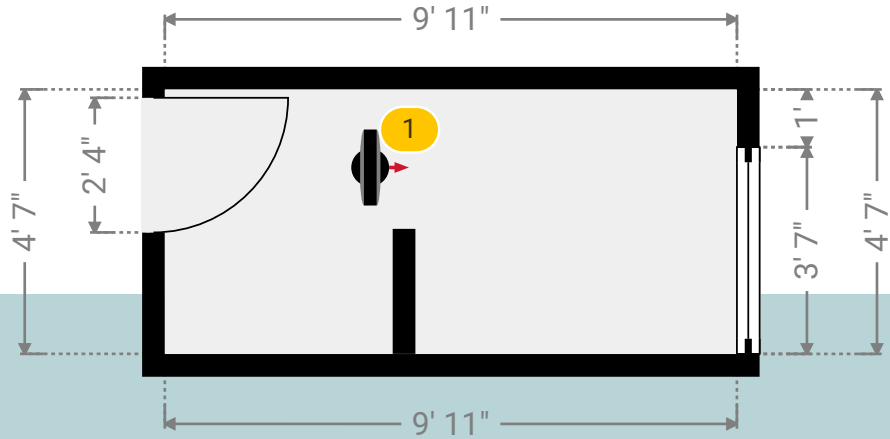

1:71

44 Blackshots Lane

44 Blackshots Lane, RM16 2JU Grays, England, United Kingdom
TOTAL AREA: 937.38 sq ft • LIVING AREA: 937.38 sq ft • FLOORS: 1 • ROOMS: 7

▼ Bathroom Ground Floor

WIDTH: 9' 11" • LENGTH: 4' 7"
AREA: 45.45 sq ft • PERIMETER: 29'