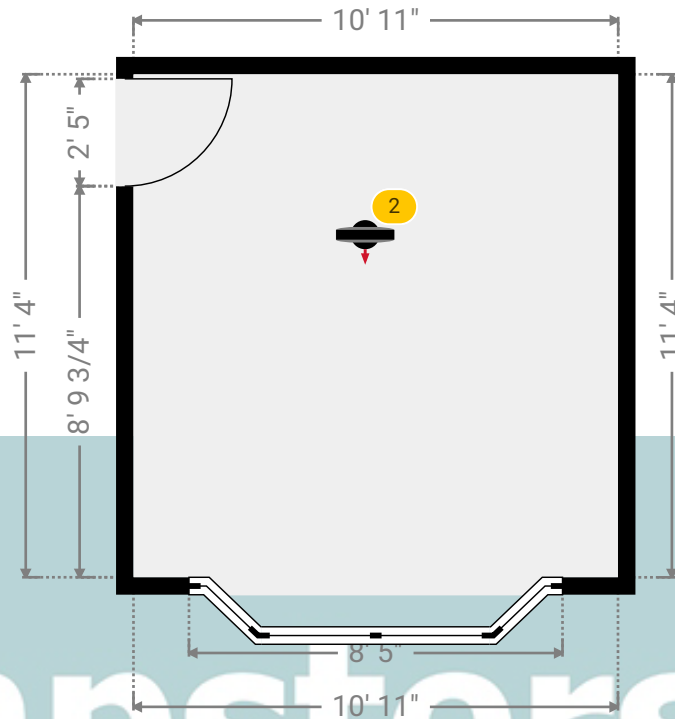

▼ Photos/Bathroom

KEMPSTERS
ESTATE AGENTS

44 Blackshots Lane

44 Blackshots Lane, RM16 2JU Grays, England, United Kingdom
TOTAL AREA: 937.38 sq ft • LIVING AREA: 937.38 sq ft • FLOORS: 1 • ROOMS: 7

▼ Bedroom 1 Ground Floor

WIDTH: 10' 11" • LENGTH: 11' 4"
AREA: 123.76 sq ft • PERIMETER: 44' 6"

▼ Bedroom 1/Ground Floor

Photos
5 Photos (see photos page)

2 360 PANORAMA

Photo
1 Photo (see photos page)

44 Blackshots Lane

44 Blackshots Lane, RM16 2JU Grays, England, United Kingdom
TOTAL AREA: 937.38 sq ft • LIVING AREA: 937.38 sq ft • FLOORS: 1 • ROOMS: 7

▼ Photos/Bedroom 1

Kempsters Estate Agents take no responsibility for any error, omission, misstatement or use of data shown. This plan is for illustrative purposes only and whilst every attempt has been made to ensure the accuracy of the floorplan shown, all measurements, positioning, fixtures, fittings and any other data shown are an approximate interpretation for illustrative purposes only. These plans are the property of Kempsters Estate Agents Ltd and must not be reproduced in any form without our permission.