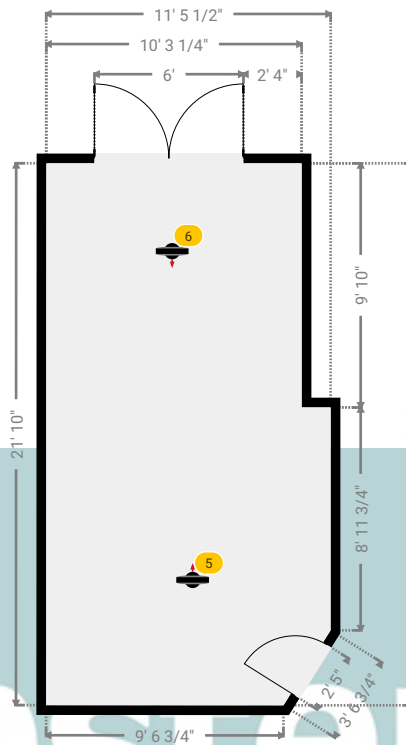

▼ Hall Ground Floor

WIDTH: 5' 1/2" • LENGTH: 20' 7 3/4"
AREA: 75.70 sq ft • PERIMETER: 49' 10 1/2"

Kempsters

ESTATE AGENTS

▼ Hall/Ground Floor

Photos
3 Photos (see photos page)

4 360 PANORAMA

Photo
1 Photo (see photos page)

44 Blackshots Lane

44 Blackshots Lane, RM16 2JU Grays, England, United Kingdom
TOTAL AREA: 937.38 sq ft • LIVING AREA: 937.38 sq ft • FLOORS: 1 • ROOMS: 7

▼ Photos/Hall

KEMPSTERS
ESTATE AGENTS

44 Blackshots Lane

44 Blackshots Lane, RM16 2JU Grays, England, United Kingdom
TOTAL AREA: 937.38 sq ft • LIVING AREA: 937.38 sq ft • FLOORS: 1 • ROOMS: 7

▼ Kitchen & Dining Ground Floor

WIDTH: 11' 5 1/2" • LENGTH: 21' 10"
AREA: 235.88 sq ft • PERIMETER: 65' 2 3/4"