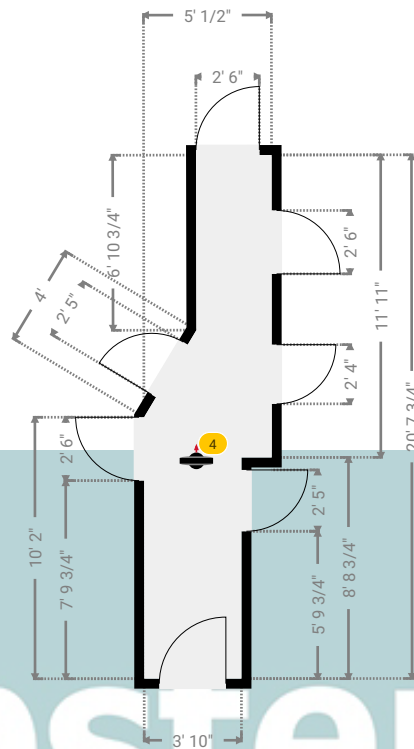

▼ Hall Ground Floor

WIDTH: 5' 1/2" • LENGTH: 20' 7 3/4"
AREA: 75.70 sq ft • PERIMETER: 49' 10 1/2"

Kempsters

ESTATE AGENTS

▼ Hall/Ground Floor

Photos
3 Photos (see photos page)

4 360 PANORAMA

Photo
1 Photo (see photos page)