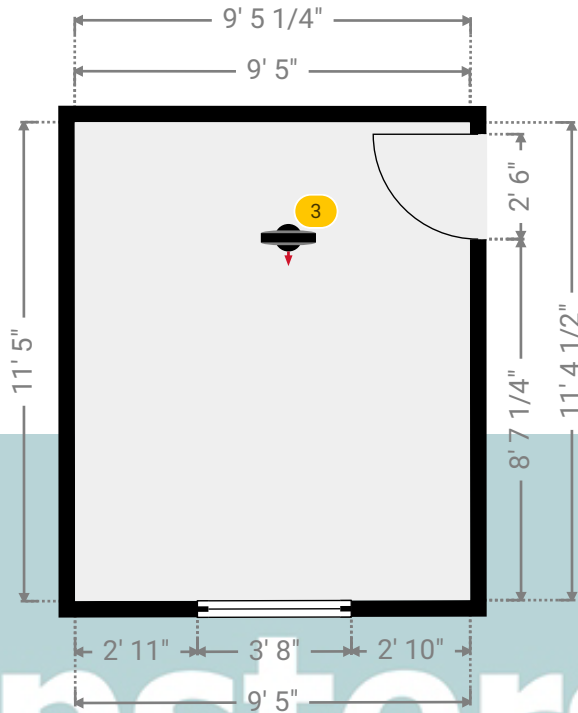

WIDTH: 10' 11" • LENGTH: 11' 4"
AREA: 123.76 sq ft • PERIMETER: 44' 6"

▼ Bedroom 1/Ground Floor

Photos
5 Photos (see photos page)

2 360 PANORAMA

Photo
1 Photo (see photos page)

44 Blackshots Lane

44 Blackshots Lane, RM16 2JU Grays, England, United Kingdom
TOTAL AREA: 937.38 sq ft • LIVING AREA: 937.38 sq ft • FLOORS: 1 • ROOMS: 7

▼ Photos/Bedroom 1

Kempsters Estate Agents take no responsibility for any error, omission, misstatement or use of data shown. This plan is for illustrative purposes only and whilst every attempt has been made to ensure the accuracy of the floorplan shown, all measurements, positioning, fixtures, fittings and any other data shown are an approximate interpretation for illustrative purposes only. These plans are the property of Kempsters Estate Agents Ltd and must not be reproduced in any form without our permission.

44 Blackshots Lane

44 Blackshots Lane, RM16 2JU Grays, England, United Kingdom
TOTAL AREA: 937.38 sq ft • LIVING AREA: 937.38 sq ft • FLOORS: 1 • ROOMS: 7

▼ Bedroom 2 Ground Floor

WIDTH: 9' 5 1/4" • LENGTH: 11' 5"
AREA: 107.35 sq ft • PERIMETER: 41' 7 1/2"