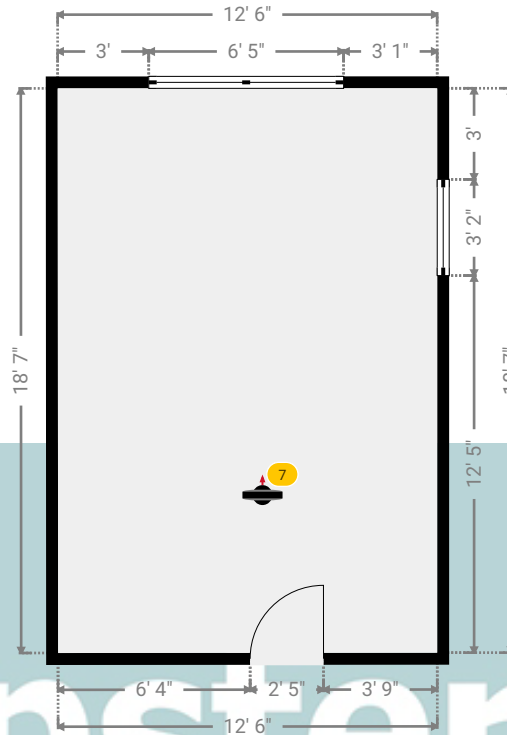

16 Palmers Avenue

16 Palmers Avenue, RM17 5UB Grays, England, United Kingdom

TOTAL AREA: 1549.72 sq ft • LIVING AREA: 1549.72 sq ft • FLOORS: 2 • ROOMS: 15

▼ Bedroom 1 1st Floor

WIDTH: 12' 6" • LENGTH: 18' 7"
AREA: 232.24 sq ft • PERIMETER: 62' 2"

▼ Bedroom 1/1st Floor

Photos

2 Photos (see photos page)

7 360 PANORAMA

Photo

1 Photo (see photos page)