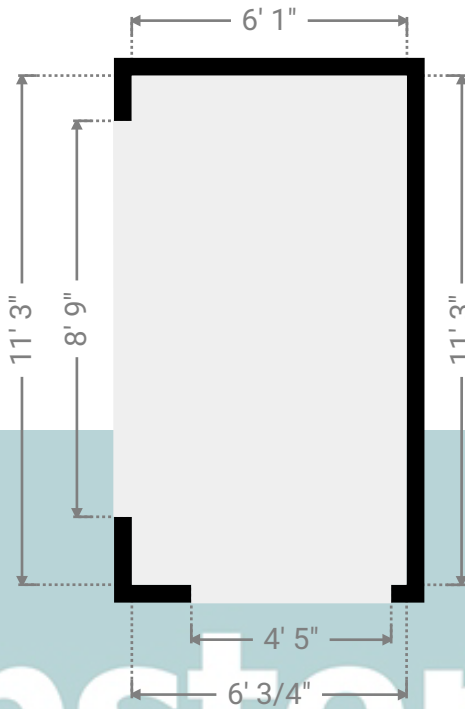

WIDTH: 12' 7 1/4" • LENGTH: 18' 7"
AREA: 184.47 sq ft • PERIMETER: 62' 3 1/4"

▼ Kitchen/Ground Floor

Photos

5 Photos (see photos page)

2 360 PANORAMA

Photo

1 Photo (see photos page)

16 Palmers Avenue

▼ Lounge Ground Floor

WIDTH: 6' 1" • LENGTH: 11' 3"
AREA: 68.37 sq ft • PERIMETER: 34' 7 3/4"

Kempsters
ESTATE AGENTS

▼ Lounge/Ground Floor

Photo

1 Photo (see photos page)

16 Palmers Avenue

16 Palmers Avenue, RM17 5UB Grays, England, United Kingdom

WIDTH: 12' 6" • LENGTH: 14' 5 1/4"
AREA: 171.71 sq ft • PERIMETER: 53' 10 1/4"

▼ Sitting Room/Ground Floor

Photos

2 Photos (see photos page)

5 360 PANORAMA

Photo

1 Photo (see photos page)

16 Palmers Avenue