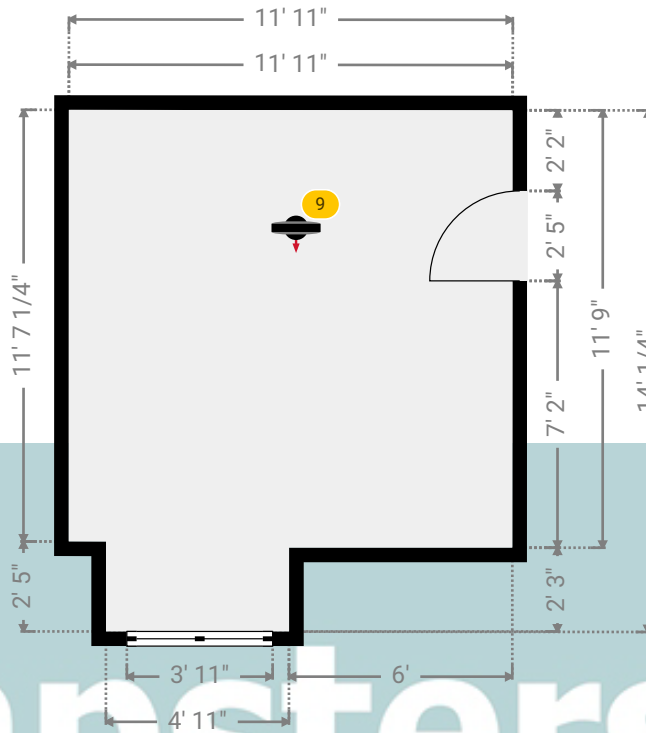

16 Palmers Avenue

16 Palmers Avenue, RM17 5UB Grays, England, United Kingdom

TOTAL AREA: 1549.72 sq ft • LIVING AREA: 1549.72 sq ft • FLOORS: 2 • ROOMS: 15

▼ Bedroom 3 1st Floor

WIDTH: 11' 11" • LENGTH: 14' 1/4"
AREA: 151.01 sq ft • PERIMETER: 51' 10 1/4"

▼ Bedroom 3/1st Floor

Photos

2 Photos (see photos page)

9 360 PANORAMA

Photo

1 Photo (see photos page)