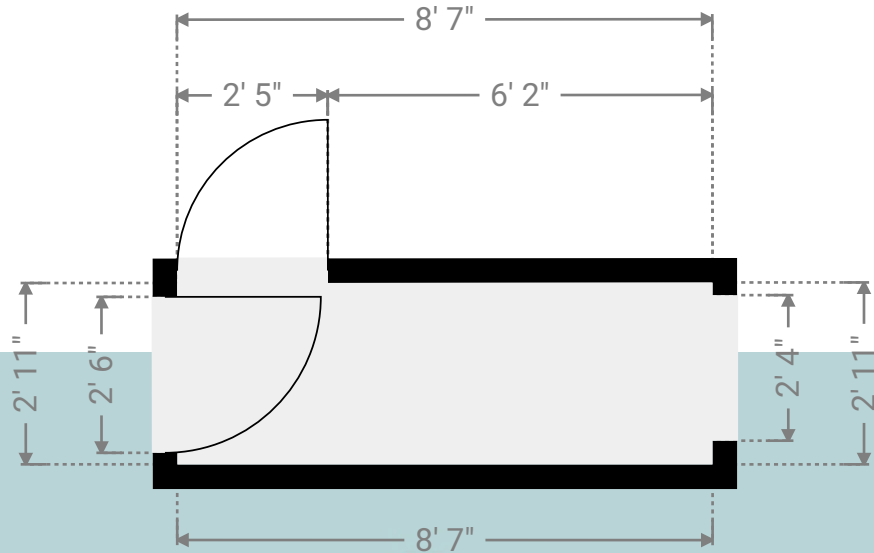

Kempsters
ESTATE AGENTS

▼ Hall 1st Floor

WIDTH: 8' 7" • LENGTH: 2' 11"
AREA: 24.99 sq ft • PERIMETER: 23'

Kempsters

ESTATE AGENTS

▼ Hall/1st Floor

Photo

1 Photo (see photos page)