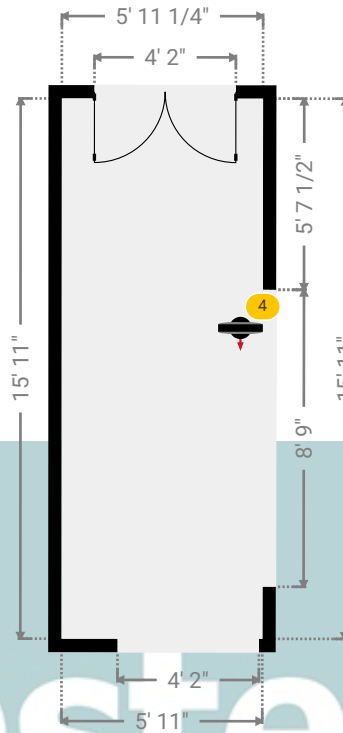

16 Palmers Avenue

16 Palmers Avenue, RM17 5UB Grays, England, United Kingdom

TOTAL AREA: 1549.72 sq ft • LIVING AREA: 1549.72 sq ft • FLOORS: 2 • ROOMS: 15

▼ Lounge Ground Floor

WIDTH: 5' 11 1/4" • LENGTH: 15' 11"
AREA: 94.27 sq ft • PERIMETER: 43' 8 1/4"

▼ Lounge/Ground Floor

Photo

1 Photo (see photos page)

4 360 PANORAMA

Photo

1 Photo (see photos page)