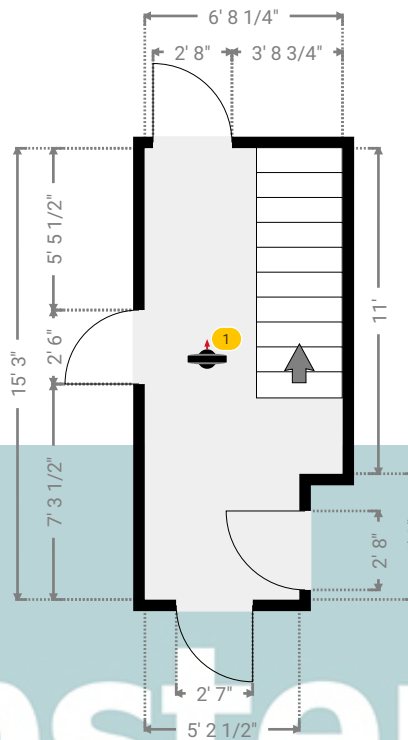

16 Palmers Avenue

16 Palmers Avenue, RM17 5UB Grays, England, United Kingdom

TOTAL AREA: 1549.72 sq ft • LIVING AREA: 1549.72 sq ft • FLOORS: 2 • ROOMS: 15

Kempsters
ESTATE AGENTS

▼ Hall Ground Floor

WIDTH: 6' 8 1/4" • LENGTH: 15' 3"
AREA: 95.66 sq ft • PERIMETER: 43' 10 1/4"

▼ Hall/Ground Floor

Photos

2 Photos (see photos page)

1 360 PANORAMA

Photo

1 Photo (see photos page)