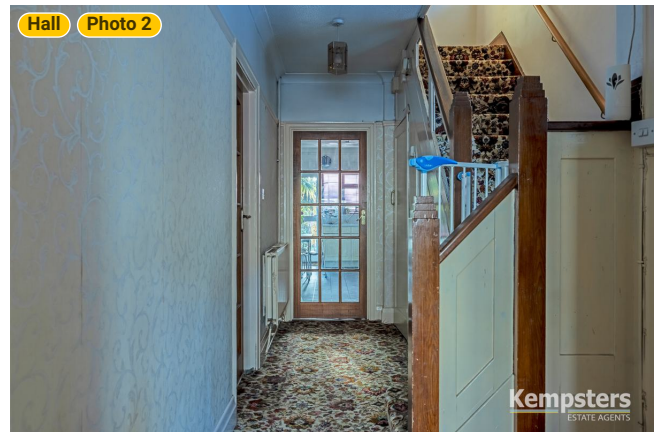

16 Palmers Avenue

16 Palmers Avenue, RM17 5UB Grays, England, United Kingdom

TOTAL AREA: 1549.72 sq ft • LIVING AREA: 1549.72 sq ft • FLOORS: 2 • ROOMS: 15

▼ Photos/Hall

Kempsters
ESTATE AGENTS