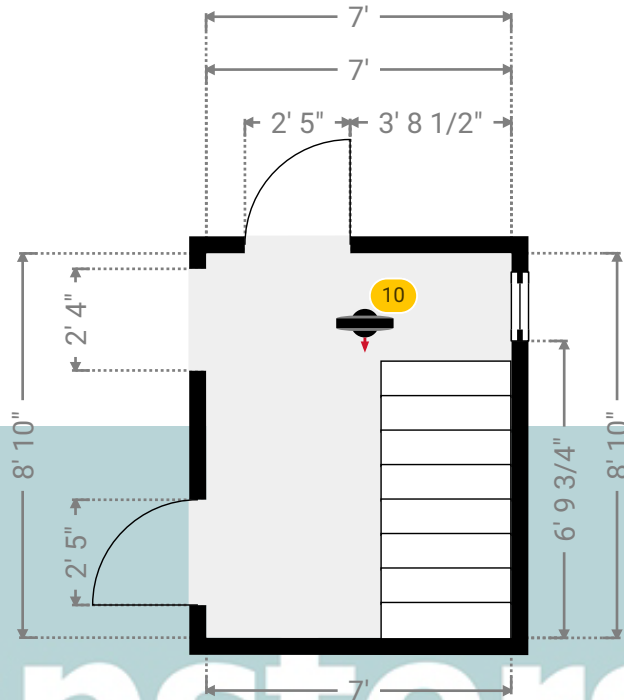

16 Palmers Avenue

16 Palmers Avenue, RM17 5UB Grays, England, United Kingdom

TOTAL AREA: 1549.72 sq ft • LIVING AREA: 1549.72 sq ft • FLOORS: 2 • ROOMS: 15

Kempsters
ESTATE AGENTS

▼ Landing 1st Floor

WIDTH: 7' • LENGTH: 8' 10"
AREA: 61.81 sq ft • PERIMETER: 31' 8"