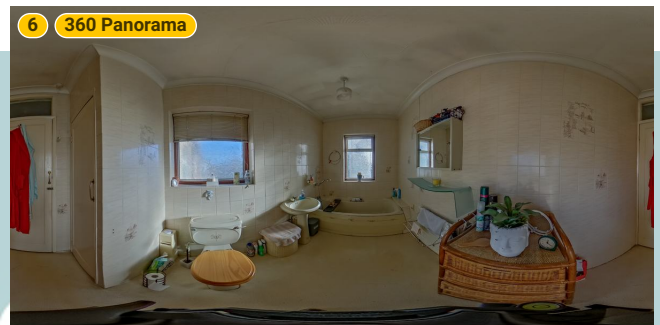

16 Palmers Avenue

16 Palmers Avenue, RM17 5UB Grays, England, United Kingdom

TOTAL AREA: 1549.72 sq ft • LIVING AREA: 1549.72 sq ft • FLOORS: 2 • ROOMS: 15

▼ Photos/Bathroom

Kempsters
ESTATE AGENTS