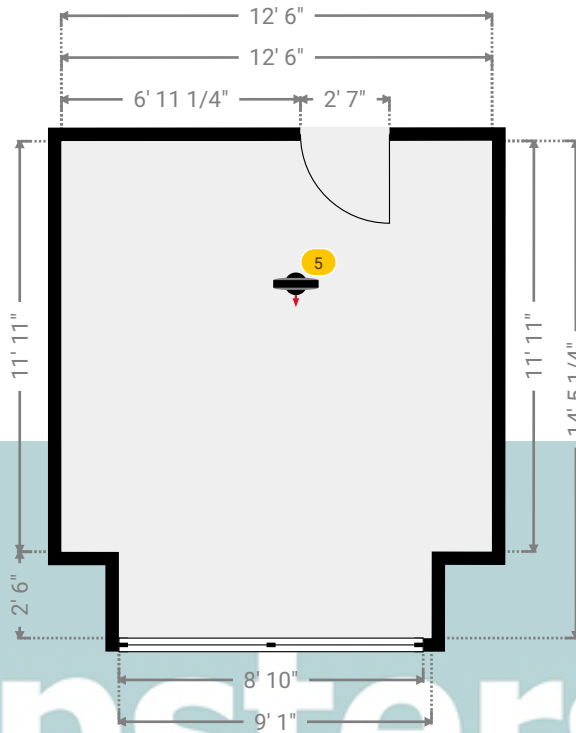

WIDTH: 12' 6" • LENGTH: 14' 5 1/4"
AREA: 171.71 sq ft • PERIMETER: 53' 10 1/4"

▼ Sitting Room/Ground Floor

Photos

2 Photos (see photos page)

5 360 PANORAMA

Photo

1 Photo (see photos page)

16 Palmers Avenue