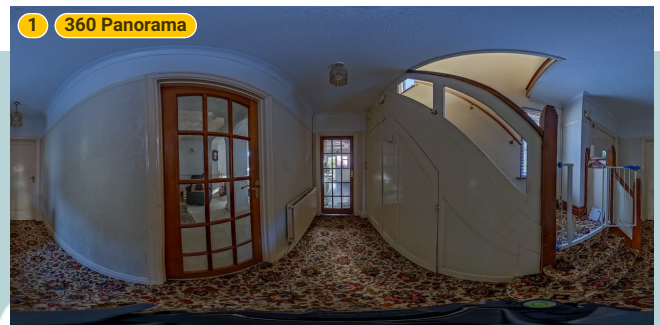

16 Palmers Avenue

16 Palmers Avenue, RM17 5UB Grays, England, United Kingdom

TOTAL AREA: 1549.72 sq ft • LIVING AREA: 1549.72 sq ft • FLOORS: 2 • ROOMS: 15

▼ Photos/Hall

Kempsters
ESTATE AGENTS