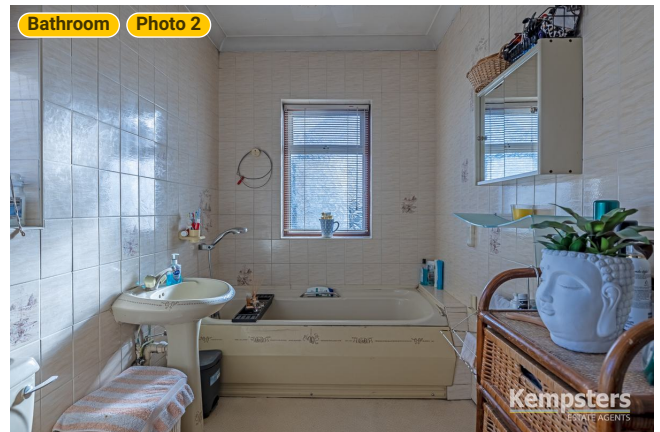

16 Palmers Avenue

16 Palmers Avenue, RM17 5UB Grays, England, United Kingdom

TOTAL AREA: 1549.72 sq ft • LIVING AREA: 1549.72 sq ft • FLOORS: 2 • ROOMS: 15

▼ Photos/Bathroom

Kempsters
ESTATE AGENTS