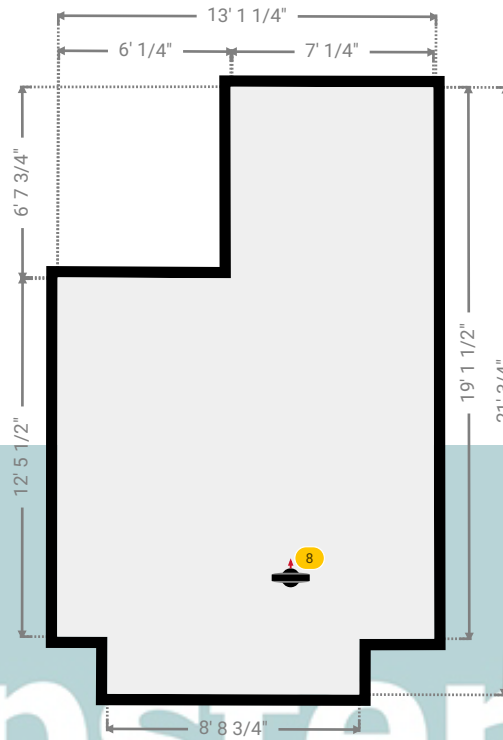

▼ Bedroom 2 1st Floor

WIDTH: 13' 1 1/4" • LENGTH: 21' 3/4"
AREA: 226.47 sq ft • PERIMETER: 68' 2 3/4"

▼ Bedroom 2/1st Floor

Photos

3 Photos (see photos page)

8 360 PANORAMA

Photo

1 Photo (see photos page)