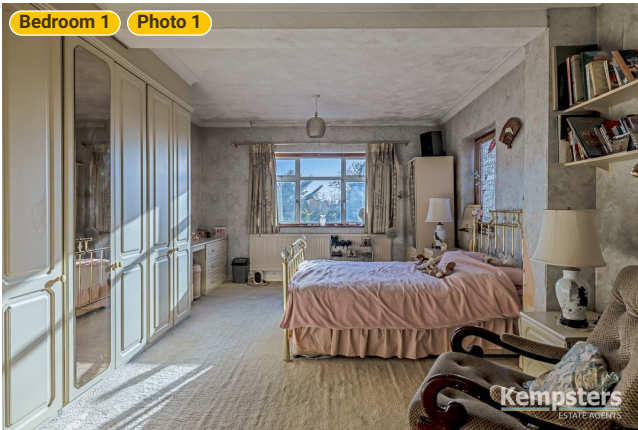

16 Palmers Avenue

16 Palmers Avenue, RM17 5UB Grays, England, United Kingdom

TOTAL AREA: 1549.72 sq ft • LIVING AREA: 1549.72 sq ft • FLOORS: 2 • ROOMS: 15

▼ Photos/Bedroom 1

Kempsters
ESTATE AGENTS