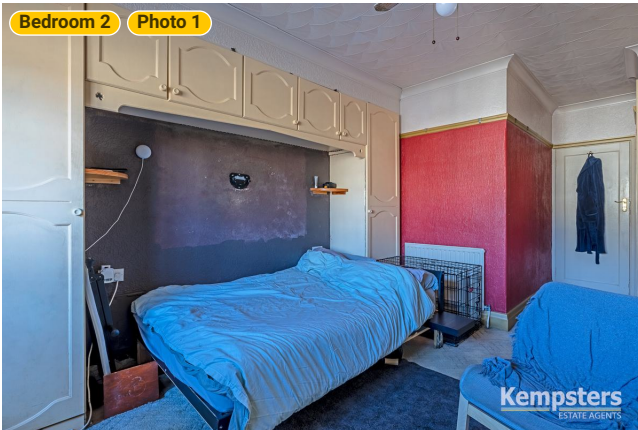

16 Palmers Avenue

16 Palmers Avenue, RM17 5UB Grays, England, United Kingdom

TOTAL AREA: 1549.72 sq ft • LIVING AREA: 1549.72 sq ft • FLOORS: 2 • ROOMS: 15

▼ Photos/Bedroom 2

Kempsters
ESTATE AGENTS