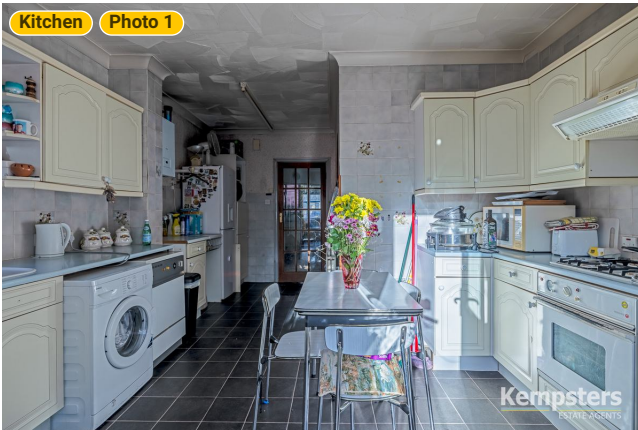

16 Palmers Avenue

16 Palmers Avenue, RM17 5UB Grays, England, United Kingdom

TOTAL AREA: 1549.72 sq ft • LIVING AREA: 1549.72 sq ft • FLOORS: 2 • ROOMS: 15

▼ Photos/Kitchen