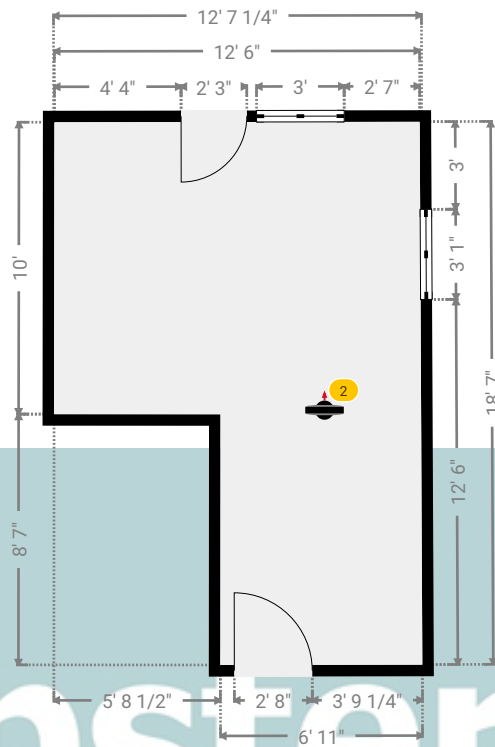

WIDTH: 12' 7 1/4" • LENGTH: 18' 7"
AREA: 184.47 sq ft • PERIMETER: 62' 3 1/4"

▼ Kitchen/Ground Floor

Photos

5 Photos (see photos page)

2 360 PANORAMA

Photo

1 Photo (see photos page)

16 Palmers Avenue