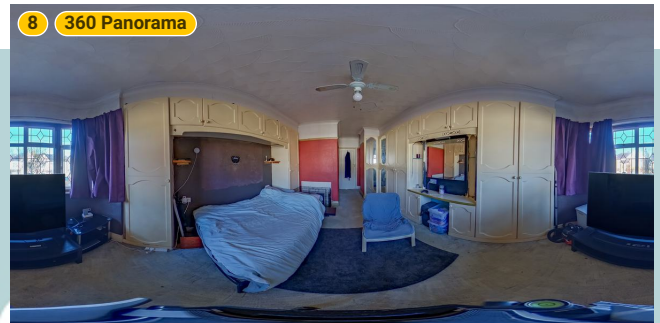

16 Palmers Avenue

16 Palmers Avenue, RM17 5UB Grays, England, United Kingdom

TOTAL AREA: 1549.72 sq ft • LIVING AREA: 1549.72 sq ft • FLOORS: 2 • ROOMS: 15

▼ Photos/Bedroom 2

Kempsters
ESTATE AGENTS