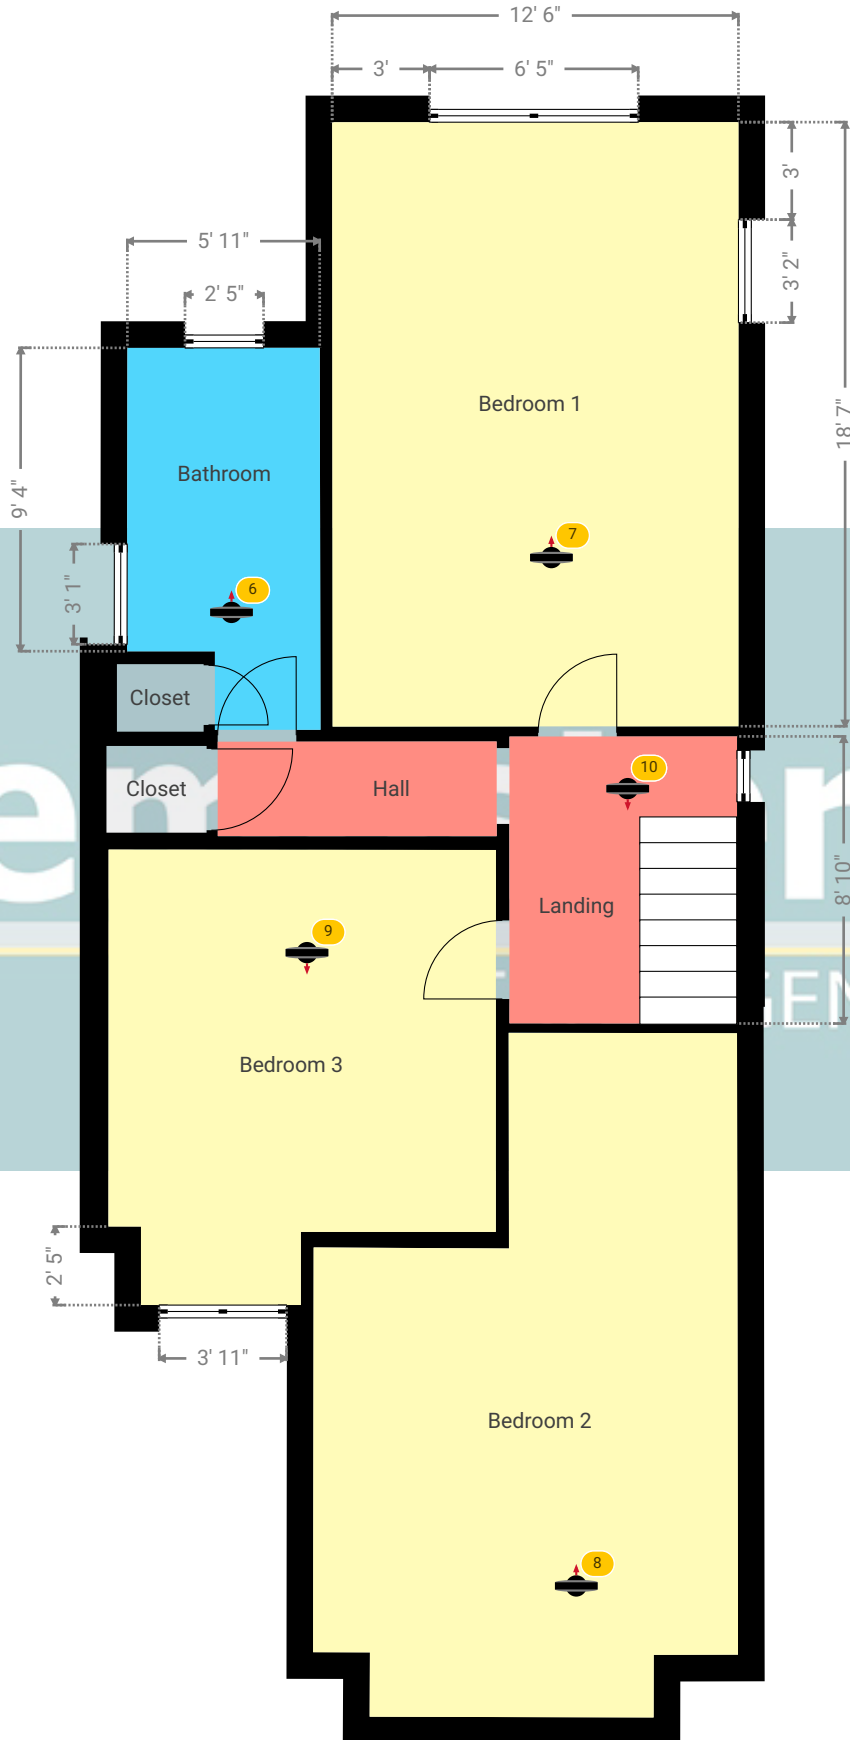

16 Palmers Avenue

16 Palmers Avenue, RM17 5UB Grays, England, United Kingdom

TOTAL AREA: 1549.72 sq ft • LIVING AREA: 1549.72 sq ft • FLOORS: 2 • ROOMS: 15

▼ 1st Floor

TOTAL AREA: 773.08 sq ft • LIVING AREA: 773.08 sq ft • ROOMS: 8

Kempsters Estate Agents take no responsibility for any error, omission, misstatement or use of data shown. This plan is for illustrative purposes only and whilst every attempt has been made to ensure the accuracy of the floorplan shown, all measurements, positioning, fixtures, fittings and any other data shown are an approximate interpretation for illustrative purposes only. These plans are the property of Kempsters Estate Agents Ltd and must not be reproduced in any form without our permission.

1:71