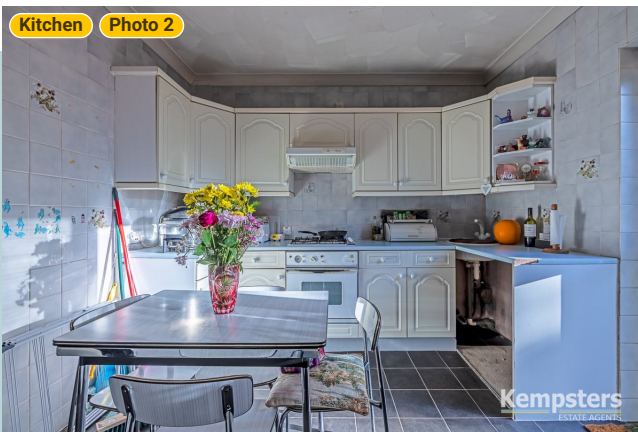

16 Palmers Avenue

16 Palmers Avenue, RM17 5UB Grays, England, United Kingdom

TOTAL AREA: 1549.72 sq ft • LIVING AREA: 1549.72 sq ft • FLOORS: 2 • ROOMS: 15

▼ Photos/Kitchen