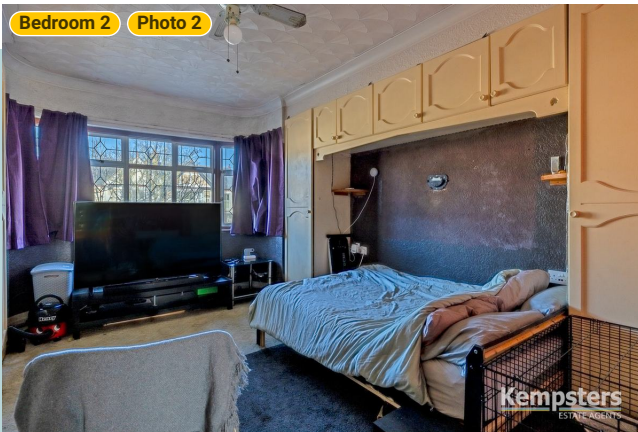

16 Palmers Avenue

16 Palmers Avenue, RM17 5UB Grays, England, United Kingdom

TOTAL AREA: 1549.72 sq ft • LIVING AREA: 1549.72 sq ft • FLOORS: 2 • ROOMS: 15

▼ Photos/Bedroom 2

Kempsters
ESTATE AGENTS