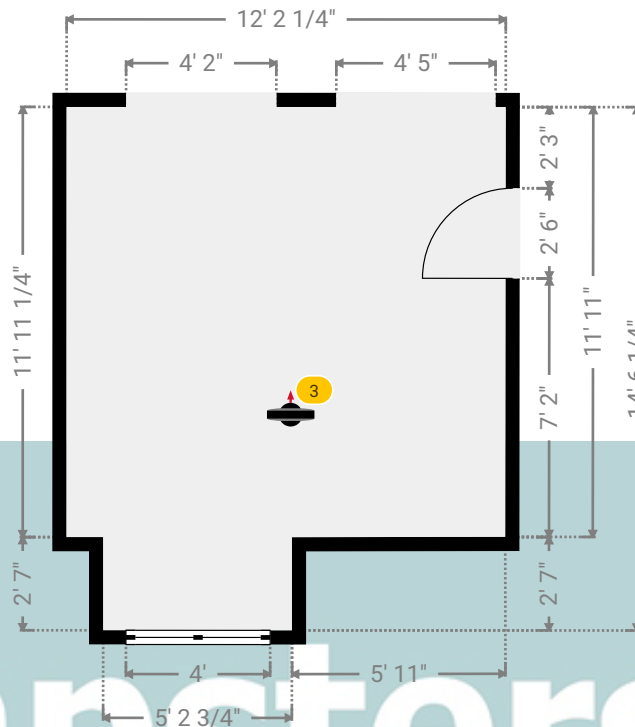

16 Palmers Avenue

16 Palmers Avenue, RM17 5UB Grays, England, United Kingdom

TOTAL AREA: 1549.72 sq ft • LIVING AREA: 1549.72 sq ft • FLOORS: 2 • ROOMS: 15

Kempsters
ESTATE AGENTS

▼ Lounge Ground Floor

WIDTH: 12' 2 1/4" • LENGTH: 14' 6 1/4"
AREA: 158.71 sq ft • PERIMETER: 53' 4 1/4"

▼ Lounge/Ground Floor

Photos

3 Photos (see photos page)

3 360 PANORAMA

Photo

1 Photo (see photos page)