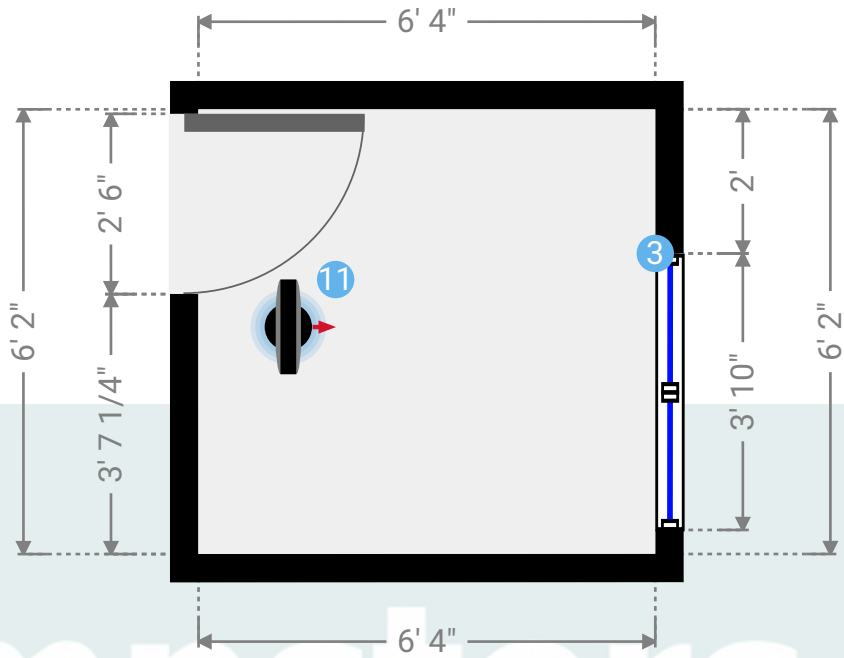

### ▼ Bathroom Ground Floor

WIDTH: 6' 4" • LENGTH: 6' 2"  
AREA: 39.06 sq ft • PERIMETER: 25'