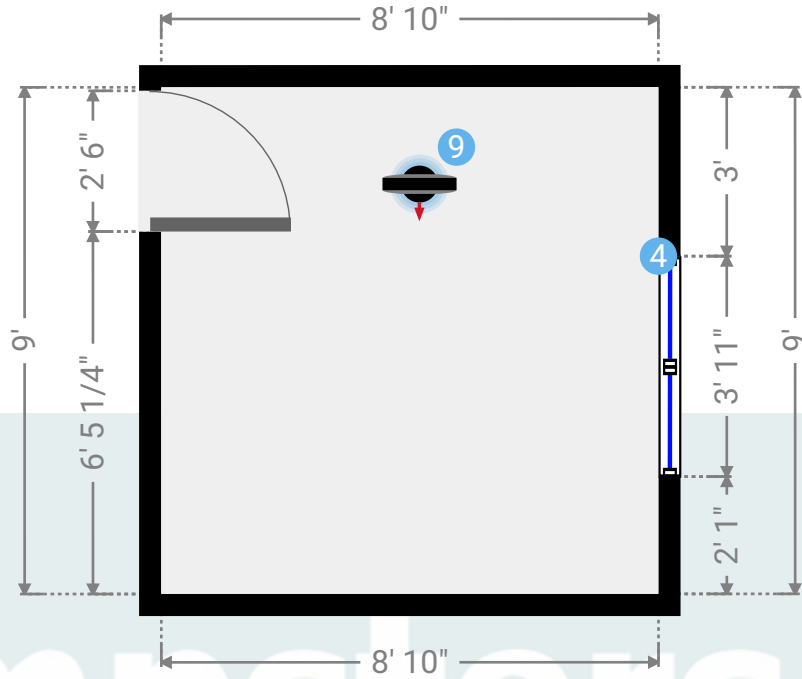

## ▼ Bedroom 2 Ground Floor

WIDTH: 8' 10" • LENGTH: 9'  
AREA: 79.50 sq ft • PERIMETER: 35' 8"