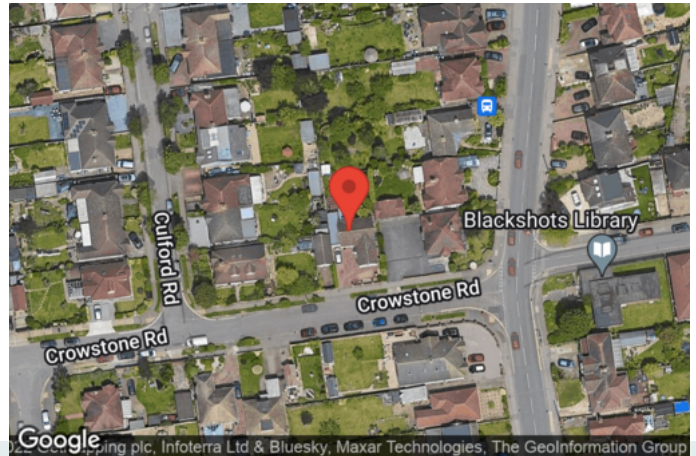

# 2a Crowstone Road

**SUBMITTED BY**  
Ian  
ianhk@icloud.com

**CREATED ON**  
2022-08-17

**LOCATION**  
2A Crowstone Road  
RM16 2SL Grays  
England  
United Kingdom

**Total area**  
911.59 sq ft

**Floors**  
1