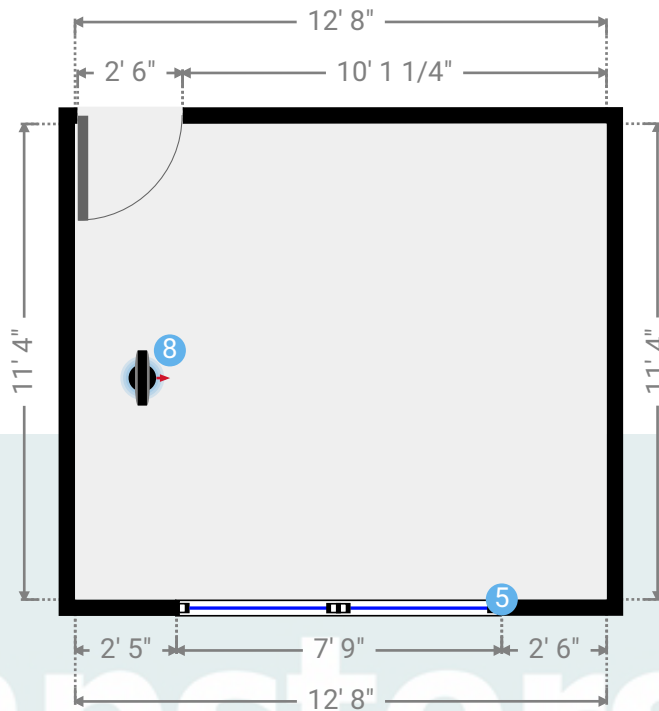

### ▼ Bathroom Ground Floor

WIDTH: 6' 4" • LENGTH: 6' 2"  
AREA: 39.06 sq ft • PERIMETER: 25'

## ▼ Bedroom 1 Ground Floor

WIDTH: 12' 8" • LENGTH: 11' 4"  
AREA: 143.57 sq ft • PERIMETER: 48'