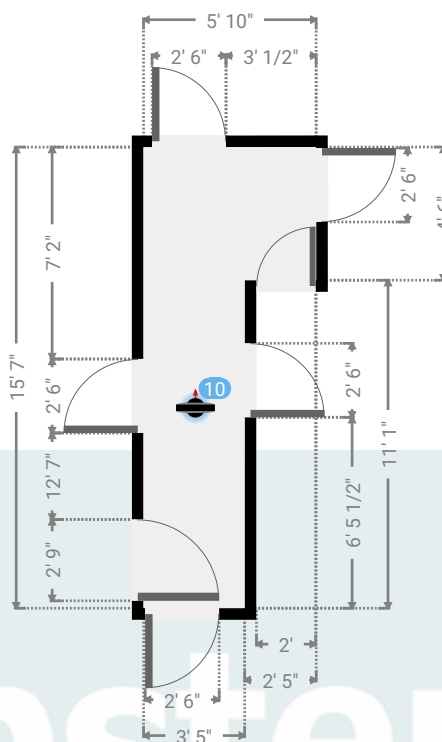

## ▼ Hall Ground Floor

WIDTH: 5' 10" • LENGTH: 15' 7"  
AREA: 64.13 sq ft • PERIMETER: 42' 10"