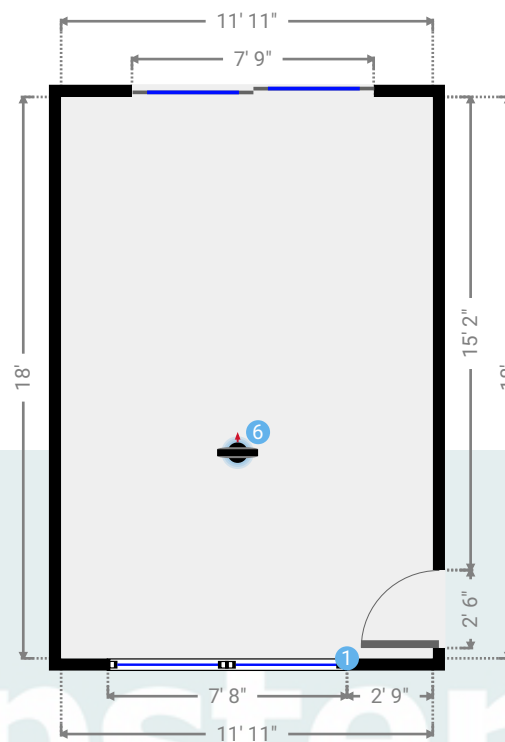

2a Crowstone Road

2A Crowstone Road, RM16 2SL Grays, England, United Kingdom
TOTAL AREA: 911.59 sq ft • LIVING AREA: 723.90 sq ft • FLOORS: 1 • ROOMS: 4

Kempsters
ESTATE AGENTS

▼ Lounge Ground Floor

WIDTH: 11' 11" • LENGTH: 18'
AREA: 214.50 sq ft • PERIMETER: 59' 10"

▼ Lounge /Ground Floor

Photos

6 Photos (see photos page)

1 FRENCH WINDOW

Height
4' 3"

Distance to Floor
2' 4"

6 360 PANORAMA

Photo
1 Photo (see photos page)