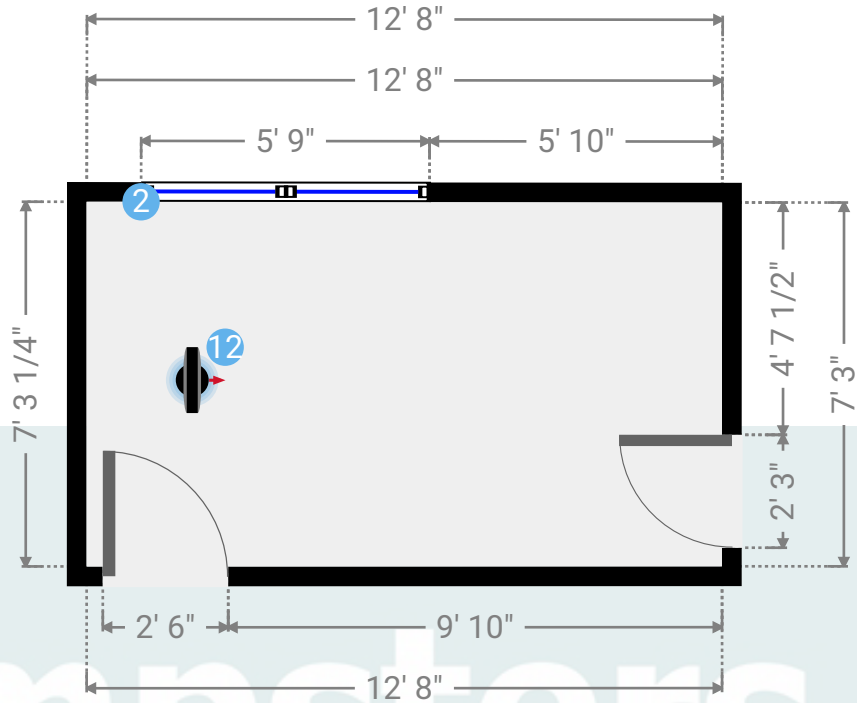

## ▼ Hall Ground Floor

WIDTH: 5' 10" • LENGTH: 15' 7"  
AREA: 64.13 sq ft • PERIMETER: 42' 10"

## ▼ Kitchen Ground Floor

WIDTH: 12' 8" • LENGTH: 7' 3 1/4"  
AREA: 91.95 sq ft • PERIMETER: 39' 10 1/4"