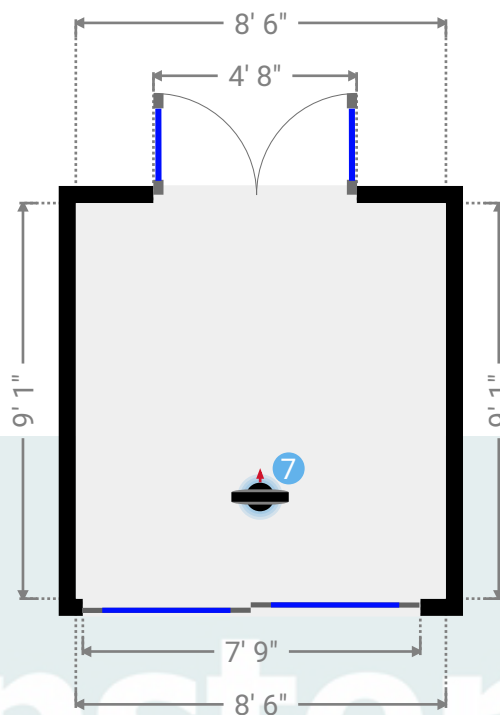

### ▼ Bathroom Ground Floor

WIDTH: 6' 4" • LENGTH: 6' 2"  
AREA: 39.06 sq ft • PERIMETER: 25'

### ▼ Photos/Bedroom 2

**Kempsters**  
ESTATE AGENTS

### ▼ Conservatory Ground Floor

WIDTH: 8' 6" • LENGTH: 9' 1"  
AREA: 77.21 sq ft • PERIMETER: 35' 2"