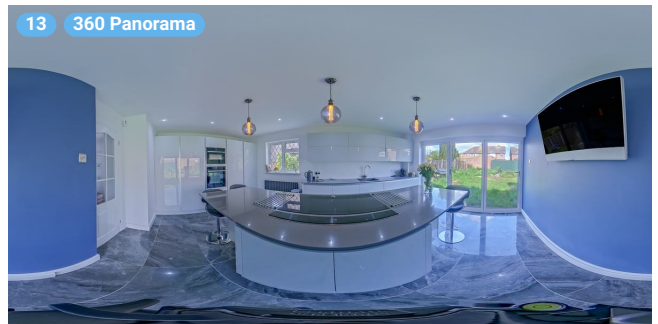

Broad Lodge, Southend Road

Broad Lodge, Southend Road, SS17 8HW Stanford-Le-Hope, England, United Kingdom
TOTAL AREA: 1660.37 sq ft • LIVING AREA: 1660.37 sq ft • FLOORS: 2 • ROOMS: 19

▼ Photos/Kitchen

Kempsters Estate Agents take no responsibility for any error, omission, misstatement or use of data shown. This plan is for illustrative purposes only and whilst every attempt has been made to ensure the accuracy of the floorplan shown, all measurements, positioning, fixtures, fittings and any other data shown are an approximate interpretation for illustrative purposes only. These plans are the property of Kempsters Estate Agents Ltd and must not be reproduced in any form without our permission.