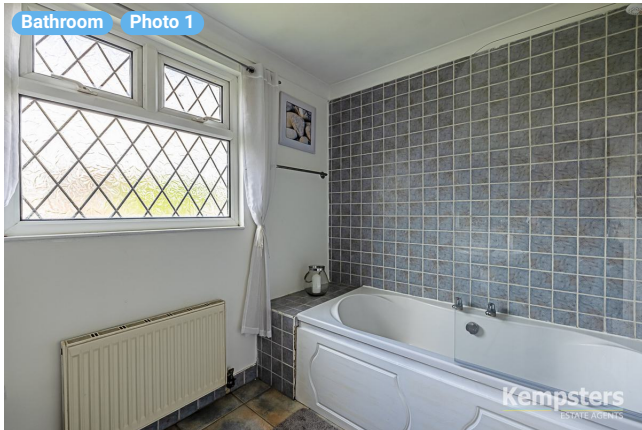

Broad Lodge, Southend Road

Broad Lodge, Southend Road, SS17 8HW Stanford-Le-Hope, England, United Kingdom
TOTAL AREA: 1660.37 sq ft • LIVING AREA: 1660.37 sq ft • FLOORS: 2 • ROOMS: 19

▼ Photos/Bathroom