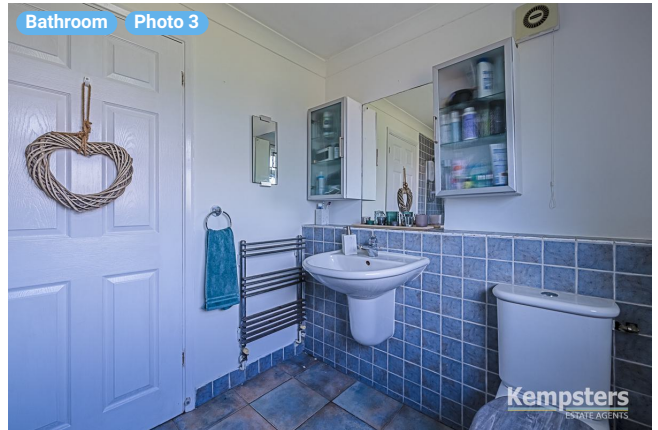

Broad Lodge, Southend Road

Broad Lodge, Southend Road, SS17 8HW Stanford-Le-Hope, England, United Kingdom
TOTAL AREA: 1660.37 sq ft • LIVING AREA: 1660.37 sq ft • FLOORS: 2 • ROOMS: 19

▼ Photos/Bathroom