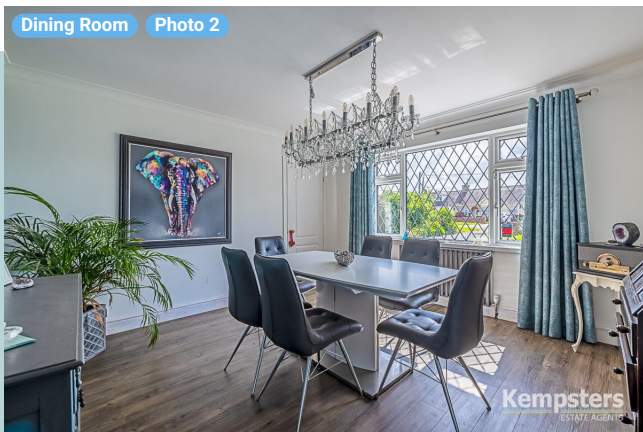

Broad Lodge, Southend Road

Broad Lodge, Southend Road, SS17 8HW Stanford-Le-Hope, England, United Kingdom
TOTAL AREA: 1660.37 sq ft • LIVING AREA: 1660.37 sq ft • FLOORS: 2 • ROOMS: 19

▼ Photos/Dining Room

Kempsters
ESTATE AGENTS