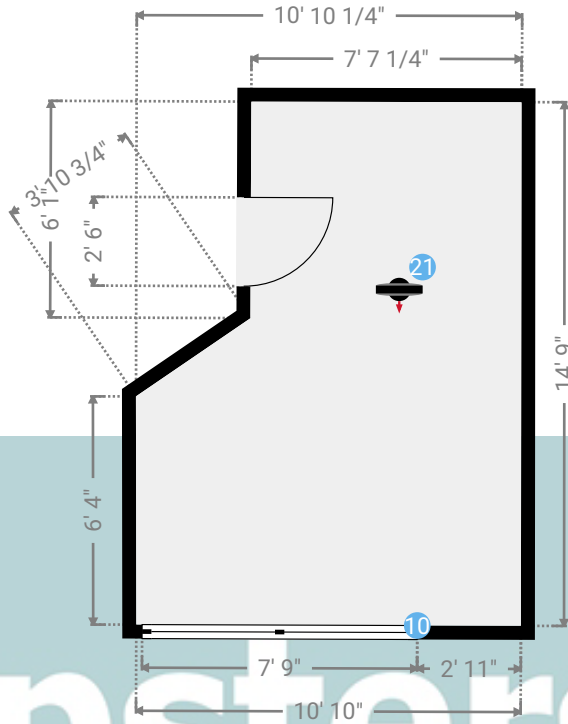

Photo
1 Photo (see photos page)

Broad Lodge, Southend Road

Broad Lodge, Southend Road, SS17 8HW Stanford-Le-Hope, England, United Kingdom
TOTAL AREA: 1660.37 sq ft • LIVING AREA: 1660.37 sq ft • FLOORS: 2 • ROOMS: 19

▼ Photos/Bedroom 2

Kempsters
ESTATE AGENTS

Broad Lodge, Southend Road

Broad Lodge, Southend Road, SS17 8HW Stanford-Le-Hope, England, United Kingdom
TOTAL AREA: 1660.37 sq ft • LIVING AREA: 1660.37 sq ft • FLOORS: 2 • ROOMS: 19

▼ Bedroom 3 1st Floor

WIDTH: 10' 10 1/4" • LENGTH: 14' 9"
AREA: 136.62 sq ft • PERIMETER: 49' 7 1/2"

▼ Bedroom 3/1st Floor

Photos
3 Photos (see photos page)

10 FRENCH WINDOW

Height
4' 2"

Distance to Floor
3' 4"