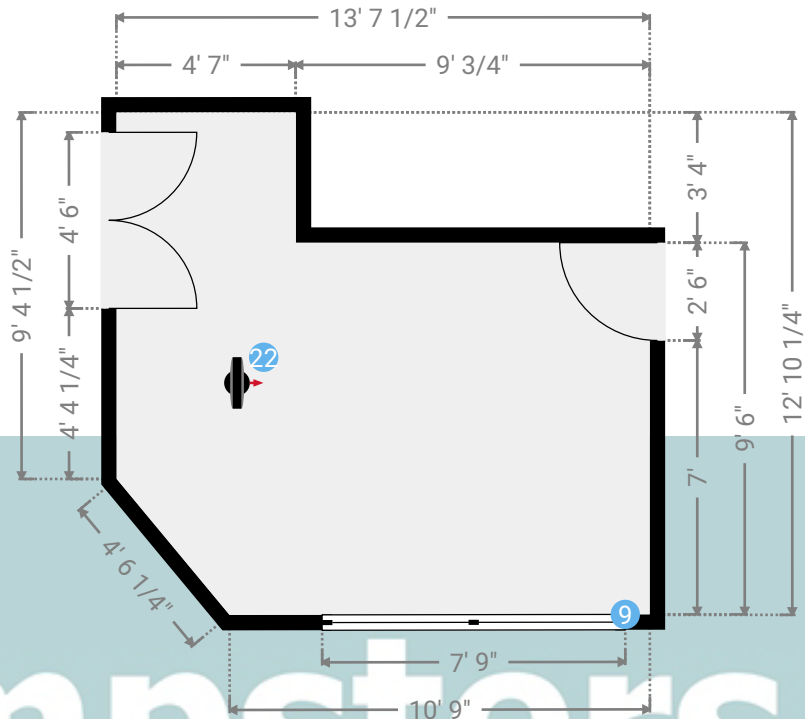

Broad Lodge, Southend Road

Broad Lodge, Southend Road, SS17 8HW Stanford-Le-Hope, England, United Kingdom
TOTAL AREA: 1660.37 sq ft • LIVING AREA: 1660.37 sq ft • FLOORS: 2 • ROOMS: 19

▼ Bedroom 2 1st Floor

WIDTH: 13' 7 1/2" • LENGTH: 12' 10 1/4"
AREA: 139.90 sq ft • PERIMETER: 51' 1 1/4"

▼ Bedroom 2/1st Floor

Photos
2 Photos (see photos page)

9 FRENCH WINDOW

Height
4' 3"

Distance to Floor
3' 2"

22 360 PANORAMA

Photo
1 Photo (see photos page)