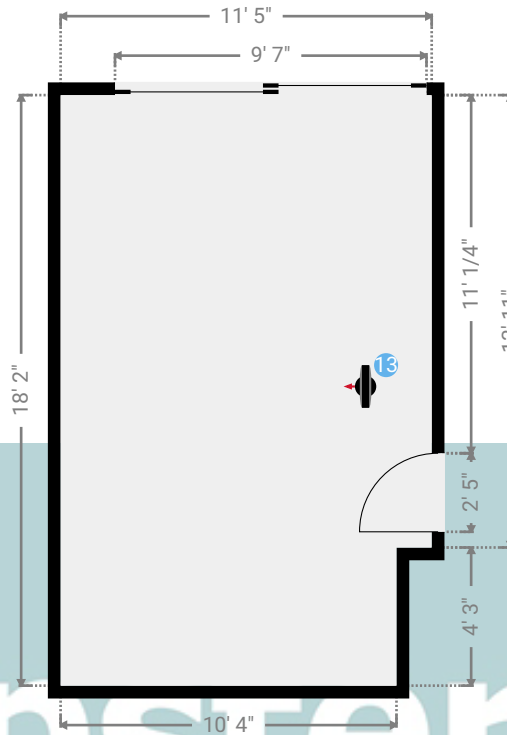

WIDTH: 12' 9" • LENGTH: 11' 11"
AREA: 152.00 sq ft • PERIMETER: 49' 4"

▼ Bedroom 1/Ground Floor

Photos

3 Photos (see photos page)

5 FRENCH WINDOW

Height
4' 3"

Distance to Floor
2' 8"

16 360 PANORAMA

▼ Hall Ground Floor

WIDTH: 12' 2 1/2" • LENGTH: 17' 11 1/4"
AREA: 145.60 sq ft • PERIMETER: 60' 3"

▼ Hall/Ground Floor

Photos
3 Photos (see photos page)

14 360 PANORAMA

Photo
1 Photo (see photos page)

Broad Lodge, Southend Road

Broad Lodge, Southend Road, SS17 8HW Stanford-Le-Hope, England, United Kingdom
TOTAL AREA: 1660.37 sq ft • LIVING AREA: 1660.37 sq ft • FLOORS: 2 • ROOMS: 19

▼ Photos/Hall

Kempsters
ESTATE AGENTS

Broad Lodge, Southend Road

Broad Lodge, Southend Road, SS17 8HW Stanford-Le-Hope, England, United Kingdom
TOTAL AREA: 1660.37 sq ft • LIVING AREA: 1660.37 sq ft • FLOORS: 2 • ROOMS: 19

▼ Kitchen Ground Floor

WIDTH: 11' 5" • LENGTH: 18' 2"
AREA: 202.80 sq ft • PERIMETER: 59' 2"