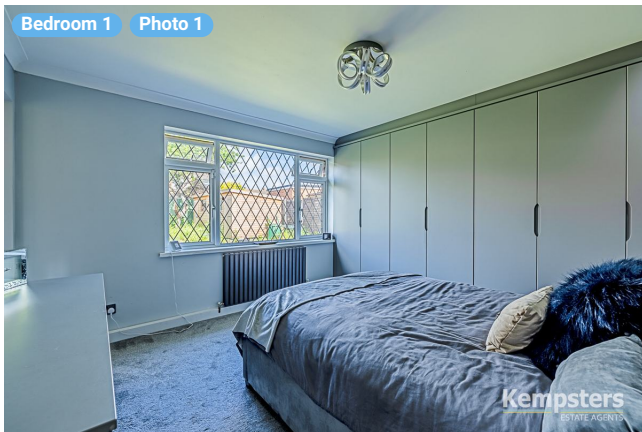

Broad Lodge, Southend Road

Broad Lodge, Southend Road, SS17 8HW Stanford-Le-Hope, England, United Kingdom
TOTAL AREA: 1660.37 sq ft • LIVING AREA: 1660.37 sq ft • FLOORS: 2 • ROOMS: 19

▼ Photos/Bedroom 1

Kempsters
ESTATE AGENTS