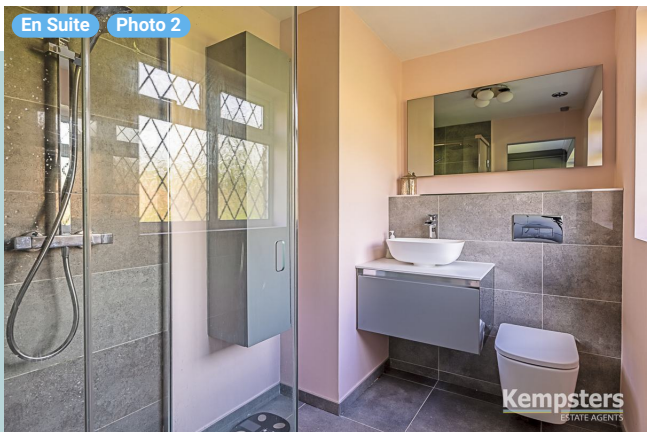

Broad Lodge, Southend Road

Broad Lodge, Southend Road, SS17 8HW Stanford-Le-Hope, England, United Kingdom
TOTAL AREA: 1660.37 sq ft • LIVING AREA: 1660.37 sq ft • FLOORS: 2 • ROOMS: 19

▼ Photos/En Suite

KEMPSTERS
ESTATE AGENTS