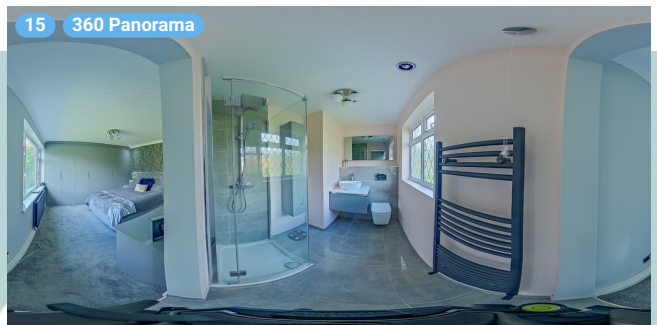

Broad Lodge, Southend Road

Broad Lodge, Southend Road, SS17 8HW Stanford-Le-Hope, England, United Kingdom
TOTAL AREA: 1660.37 sq ft • LIVING AREA: 1660.37 sq ft • FLOORS: 2 • ROOMS: 19

▼ Photos/En Suite

KEMPSTERS
ESTATE AGENTS