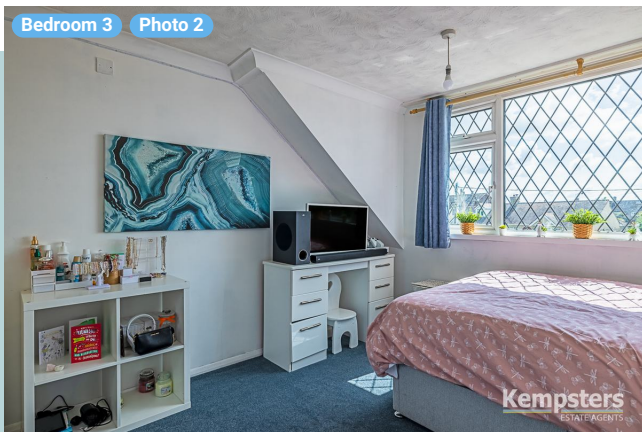

Broad Lodge, Southend Road

Broad Lodge, Southend Road, SS17 8HW Stanford-Le-Hope, England, United Kingdom
TOTAL AREA: 1660.37 sq ft • LIVING AREA: 1660.37 sq ft • FLOORS: 2 • ROOMS: 19

▼ Photos/Bedroom 3

KEMPSTERS
ESTATE AGENTS