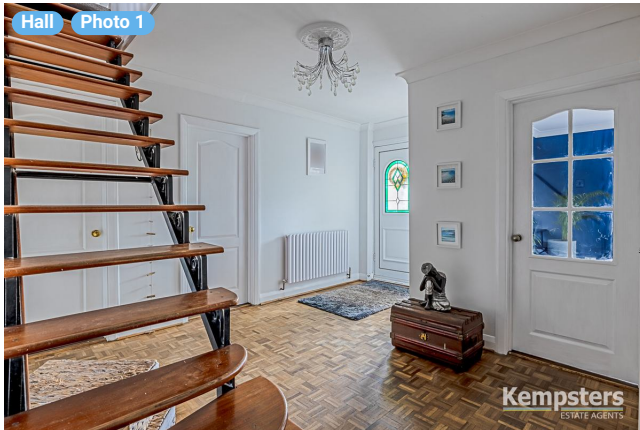

Broad Lodge, Southend Road

Broad Lodge, Southend Road, SS17 8HW Stanford-Le-Hope, England, United Kingdom
TOTAL AREA: 1660.37 sq ft • LIVING AREA: 1660.37 sq ft • FLOORS: 2 • ROOMS: 19

▼ Photos/Hall

Kempsters
ESTATE AGENTS