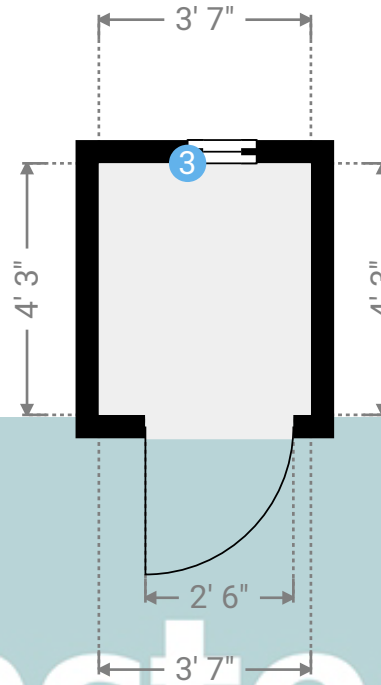

WIDTH: 12' 9" • LENGTH: 11' 11"
AREA: 152.00 sq ft • PERIMETER: 49' 4"

▼ Bedroom 1/Ground Floor

Photos

3 Photos (see photos page)

5 FRENCH WINDOW

Height
4' 3"

Distance to Floor
2' 8"

16 360 PANORAMA

▼ Bedroom 4 Ground Floor

WIDTH: 8' 6" • LENGTH: 17' 11"
AREA: 152.28 sq ft • PERIMETER: 52' 10"

▼ Bedroom 4/Ground Floor

Photos

3 Photos (see photos page)

7 FRENCH WINDOW

Height
4' 5"

Distance to Floor
2' 4"

▼ Hall Ground Floor

WIDTH: 12' 2 1/2" • LENGTH: 17' 11 1/4"
AREA: 145.60 sq ft • PERIMETER: 60' 3"

▼ Hall/Ground Floor

Photos
3 Photos (see photos page)

14 360 PANORAMA

Photo
1 Photo (see photos page)

Broad Lodge, Southend Road

▼ Toilet Ground Floor

WIDTH: 3' 7" • LENGTH: 4' 3"
AREA: 15.23 sq ft • PERIMETER: 15' 8"

Kempsters

ESTATE AGENTS

▼ Toilet/Ground Floor

Photo
1 Photo (see photos page)

3 HOPPER WINDOW

Height
2' 2"