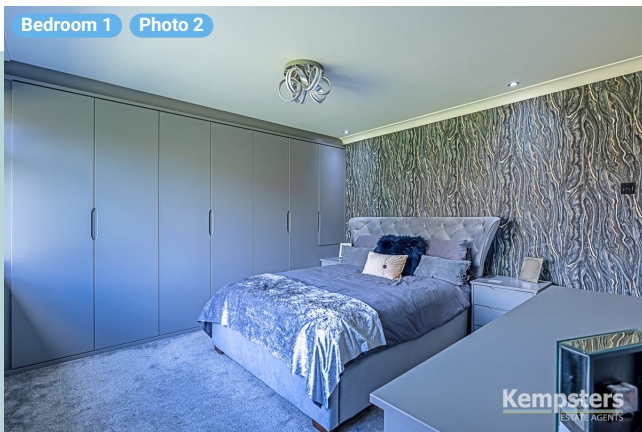

Broad Lodge, Southend Road

Broad Lodge, Southend Road, SS17 8HW Stanford-Le-Hope, England, United Kingdom
TOTAL AREA: 1660.37 sq ft • LIVING AREA: 1660.37 sq ft • FLOORS: 2 • ROOMS: 19

▼ Photos/Bedroom 1

Kempsters
ESTATE AGENTS