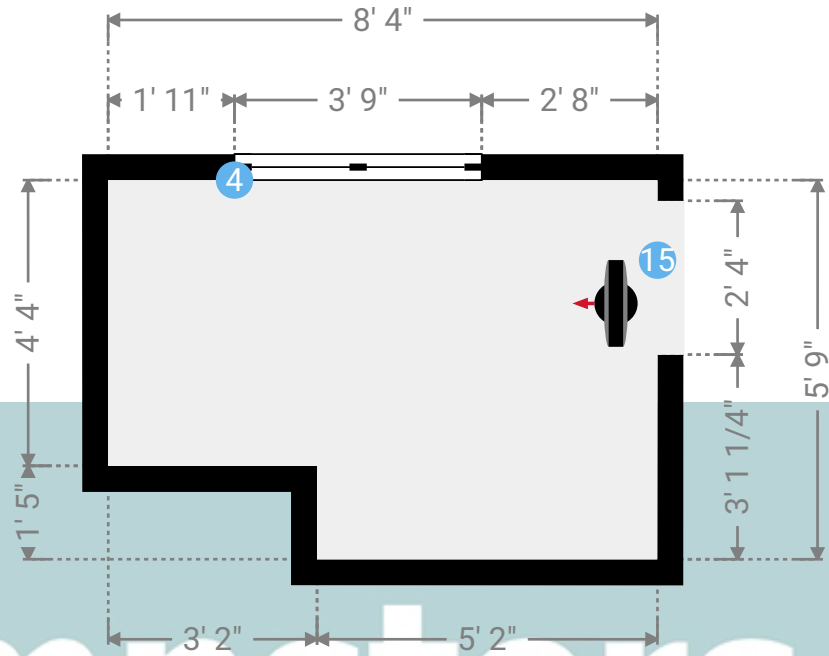

▼ Dining Room Ground Floor

WIDTH: 12' 11" • LENGTH: 12' 10"
AREA: 165.75 sq ft • PERIMETER: 51' 6"

▼ Dining Room/Ground Floor

Photos

3 Photos (see photos page)

6 FRENCH WINDOW

Height
4' 3"

Distance to Floor
2' 7"

17 360 PANORAMA

Photo

1 Photo (see photos page)

Broad Lodge, Southend Road

Broad Lodge, Southend Road, SS17 8HW Stanford-Le-Hope, England, United Kingdom
TOTAL AREA: 1660.37 sq ft • LIVING AREA: 1660.37 sq ft • FLOORS: 2 • ROOMS: 19

▼ Photos/Dining Room

Kempsters
ESTATE AGENTS

Broad Lodge, Southend Road

Broad Lodge, Southend Road, SS17 8HW Stanford-Le-Hope, England, United Kingdom
TOTAL AREA: 1660.37 sq ft • LIVING AREA: 1660.37 sq ft • FLOORS: 2 • ROOMS: 19

▼ En Suite Ground Floor

WIDTH: 8' 4" • LENGTH: 5' 9"
AREA: 43.41 sq ft • PERIMETER: 28' 2"

▼ En Suite/Ground Floor

Photos
3 Photos (see photos page)

4 FRENCH WINDOW

Height
3' 4"

Distance to Floor
3' 4"

15 360 PANORAMA