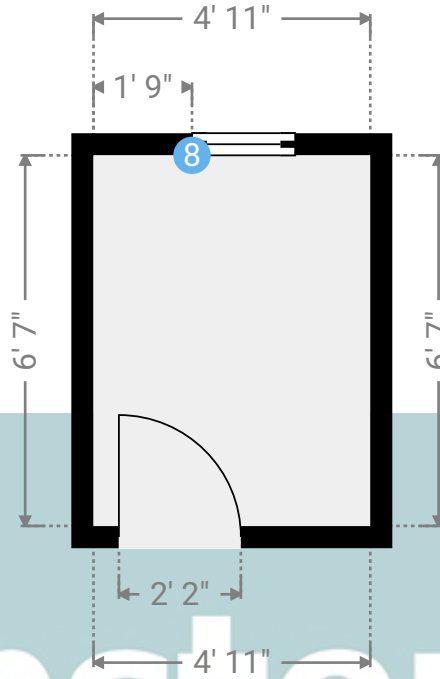

WIDTH: 12' 9" • LENGTH: 11' 11"
AREA: 152.00 sq ft • PERIMETER: 49' 4"

▼ Bedroom 1/Ground Floor

Photos

3 Photos (see photos page)

5 FRENCH WINDOW

Height
4' 3"

Distance to Floor
2' 8"

16 360 PANORAMA

▼ Bedroom 4 Ground Floor

WIDTH: 8' 6" • LENGTH: 17' 11"
AREA: 152.28 sq ft • PERIMETER: 52' 10"

▼ Bedroom 4/Ground Floor

Photos

3 Photos (see photos page)

7 FRENCH WINDOW

Height
4' 5"

Distance to Floor
2' 4"

▼ Photos/Lounge

Broad Lodge, Southend Road

Broad Lodge, Southend Road, SS17 8HW Stanford-Le-Hope, England, United Kingdom
TOTAL AREA: 1660.37 sq ft • LIVING AREA: 1660.37 sq ft • FLOORS: 2 • ROOMS: 19

▼ Shower Ground Floor

WIDTH: 4' 11" • LENGTH: 6' 7"
AREA: 32.37 sq ft • PERIMETER: 23'

▼ Shower/Ground Floor

Photo
1 Photo (see photos page)

8 HOPPER WINDOW

Height
3' 3"

Distance to Floor
3' 1"

Broad Lodge, Southend Road

Broad Lodge, Southend Road, SS17 8HW Stanford-Le-Hope, England, United Kingdom
TOTAL AREA: 1660.37 sq ft • LIVING AREA: 1660.37 sq ft • FLOORS: 2 • ROOMS: 19