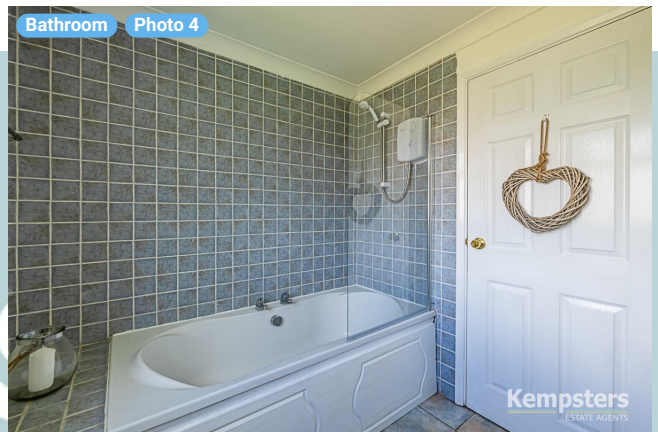

Broad Lodge, Southend Road

Broad Lodge, Southend Road, SS17 8HW Stanford-Le-Hope, England, United Kingdom
TOTAL AREA: 1660.37 sq ft • LIVING AREA: 1660.37 sq ft • FLOORS: 2 • ROOMS: 19

▼ Photos/Bathroom