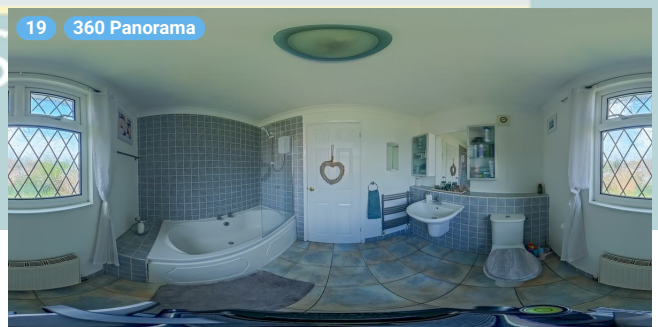

Broad Lodge, Southend Road

Broad Lodge, Southend Road, SS17 8HW Stanford-Le-Hope, England, United Kingdom
TOTAL AREA: 1660.37 sq ft • LIVING AREA: 1660.37 sq ft • FLOORS: 2 • ROOMS: 19

▼ Photos/Bathroom