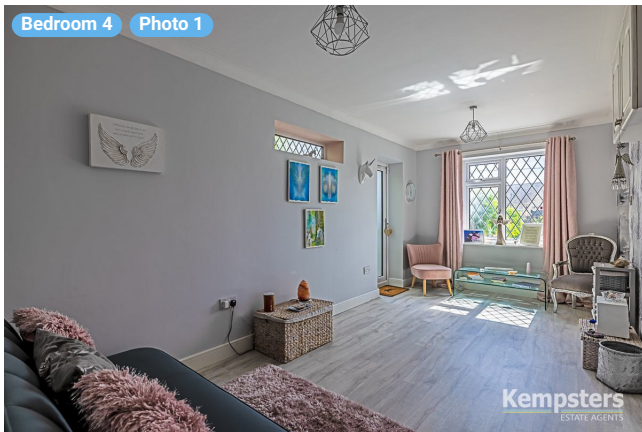

Broad Lodge, Southend Road

Broad Lodge, Southend Road, SS17 8HW Stanford-Le-Hope, England, United Kingdom
TOTAL AREA: 1660.37 sq ft • LIVING AREA: 1660.37 sq ft • FLOORS: 2 • ROOMS: 19

▼ Photos/Bedroom 4

KEMPSTERS
ESTATE AGENTS