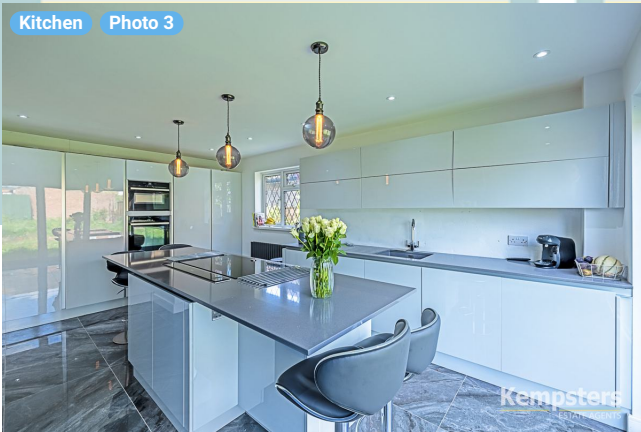

Broad Lodge, Southend Road

Broad Lodge, Southend Road, SS17 8HW Stanford-Le-Hope, England, United Kingdom
TOTAL AREA: 1660.37 sq ft • LIVING AREA: 1660.37 sq ft • FLOORS: 2 • ROOMS: 19

▼ Photos/Kitchen

Kempsters Estate Agents take no responsibility for any error, omission, misstatement or use of data shown. This plan is for illustrative purposes only and whilst every attempt has been made to ensure the accuracy of the floorplan shown, all measurements, positioning, fixtures, fittings and any other data shown are an approximate interpretation for illustrative purposes only. These plans are the property of Kempsters Estate Agents Ltd and must not be reproduced in any form without our permission.