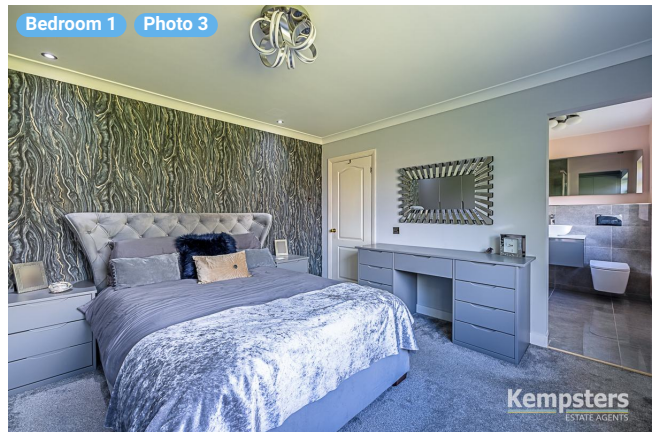

Broad Lodge, Southend Road

Broad Lodge, Southend Road, SS17 8HW Stanford-Le-Hope, England, United Kingdom
TOTAL AREA: 1660.37 sq ft • LIVING AREA: 1660.37 sq ft • FLOORS: 2 • ROOMS: 19

▼ Photos/Bedroom 1

Kempsters
ESTATE AGENTS