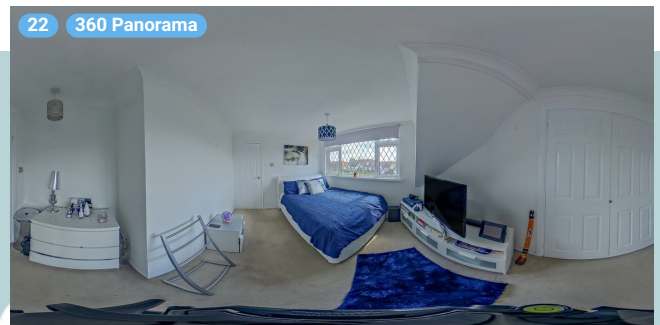

Broad Lodge, Southend Road

Broad Lodge, Southend Road, SS17 8HW Stanford-Le-Hope, England, United Kingdom
TOTAL AREA: 1660.37 sq ft • LIVING AREA: 1660.37 sq ft • FLOORS: 2 • ROOMS: 19

▼ Photos/Bedroom 2

Kempsters
ESTATE AGENTS