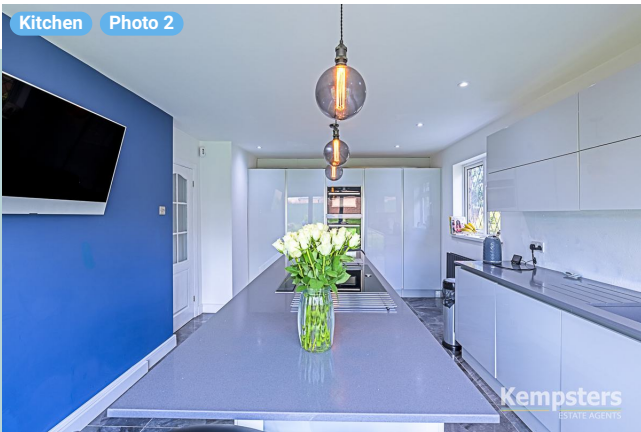

Broad Lodge, Southend Road

Broad Lodge, Southend Road, SS17 8HW Stanford-Le-Hope, England, United Kingdom
TOTAL AREA: 1660.37 sq ft • LIVING AREA: 1660.37 sq ft • FLOORS: 2 • ROOMS: 19

▼ Photos/Kitchen

Kempsters Estate Agents take no responsibility for any error, omission, misstatement or use of data shown. This plan is for illustrative purposes only and whilst every attempt has been made to ensure the accuracy of the floorplan shown, all measurements, positioning, fixtures, fittings and any other data shown are an approximate interpretation for illustrative purposes only. These plans are the property of Kempsters Estate Agents Ltd and must not be reproduced in any form without our permission.