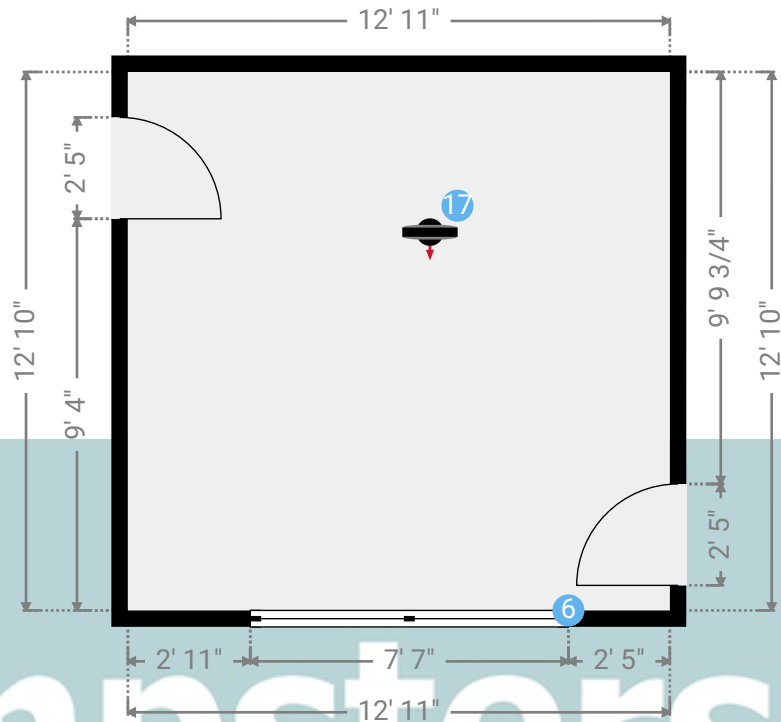

18 360 PANORAMA

Photo

1 Photo (see photos page)

Broad Lodge, Southend Road

Broad Lodge, Southend Road, SS17 8HW Stanford-Le-Hope, England, United Kingdom
TOTAL AREA: 1660.37 sq ft • LIVING AREA: 1660.37 sq ft • FLOORS: 2 • ROOMS: 19

▼ Photos/Bedroom 4

KEMPSTERS
ESTATE AGENTS

Broad Lodge, Southend Road

Broad Lodge, Southend Road, SS17 8HW Stanford-Le-Hope, England, United Kingdom
TOTAL AREA: 1660.37 sq ft • LIVING AREA: 1660.37 sq ft • FLOORS: 2 • ROOMS: 19

▼ Dining Room Ground Floor

WIDTH: 12' 11" • LENGTH: 12' 10"
AREA: 165.75 sq ft • PERIMETER: 51' 6"

▼ Dining Room/Ground Floor

Photos

3 Photos (see photos page)

6 FRENCH WINDOW

Height
4' 3"

Distance to Floor
2' 7"

17 360 PANORAMA

Photo

1 Photo (see photos page)

Broad Lodge, Southend Road

Broad Lodge, Southend Road, SS17 8HW Stanford-Le-Hope, England, United Kingdom
TOTAL AREA: 1660.37 sq ft • LIVING AREA: 1660.37 sq ft • FLOORS: 2 • ROOMS: 19