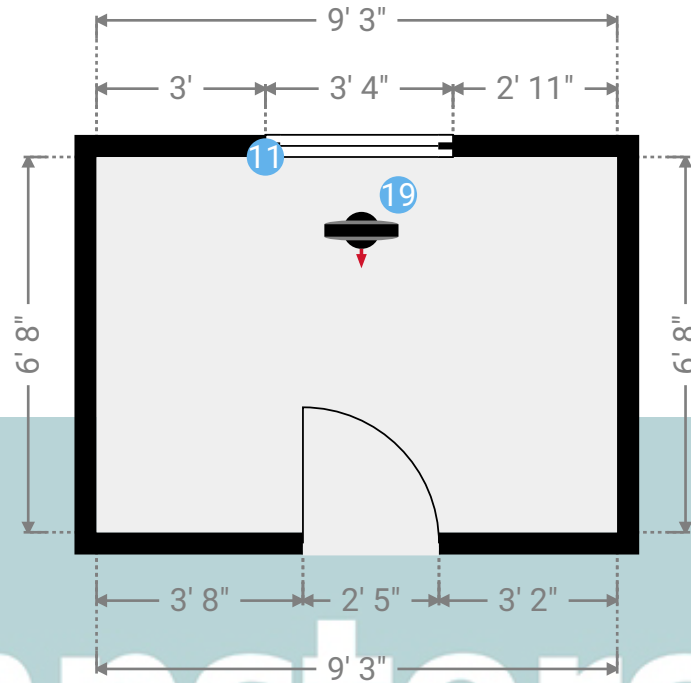

Broad Lodge, Southend Road

Broad Lodge, Southend Road, SS17 8HW Stanford-Le-Hope, England, United Kingdom
TOTAL AREA: 1660.37 sq ft • LIVING AREA: 1660.37 sq ft • FLOORS: 2 • ROOMS: 19

▼ Bathroom 1st Floor

WIDTH: 9' 3" • LENGTH: 6' 8"
AREA: 61.67 sq ft • PERIMETER: 31' 10"

▼ Bathroom/1st Floor

Photos
4 Photos (see photos page)

11 HOPPER WINDOW

Height
3' 4"

Distance to Floor
3' 5"

19 360 PANORAMA

Photo
1 Photo (see photos page)