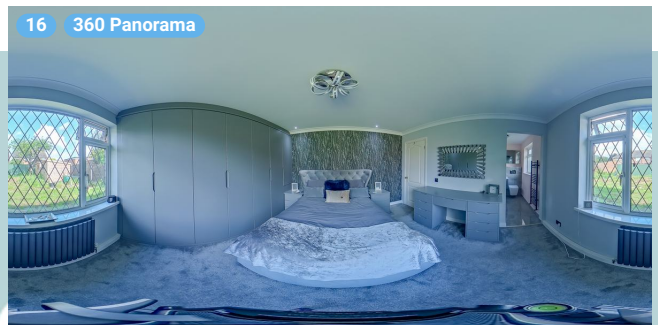

Broad Lodge, Southend Road

Broad Lodge, Southend Road, SS17 8HW Stanford-Le-Hope, England, United Kingdom
TOTAL AREA: 1660.37 sq ft • LIVING AREA: 1660.37 sq ft • FLOORS: 2 • ROOMS: 19

▼ Photos/Bedroom 1

Kempsters
ESTATE AGENTS