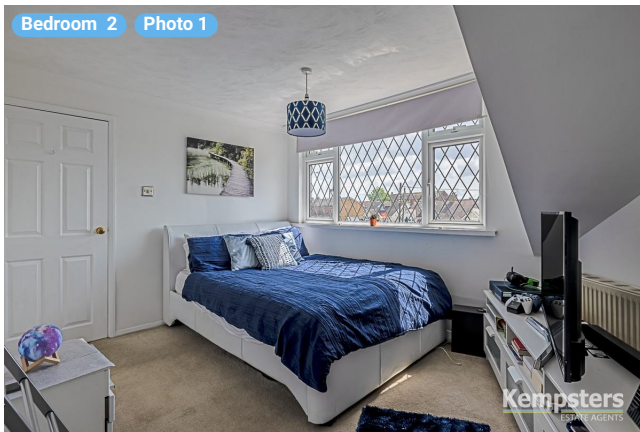

Broad Lodge, Southend Road

Broad Lodge, Southend Road, SS17 8HW Stanford-Le-Hope, England, United Kingdom
TOTAL AREA: 1660.37 sq ft • LIVING AREA: 1660.37 sq ft • FLOORS: 2 • ROOMS: 19

▼ Photos/Bedroom 2

Kempsters
ESTATE AGENTS