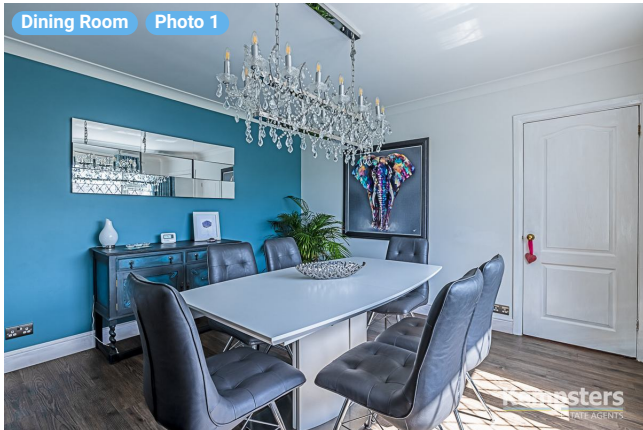

Broad Lodge, Southend Road

Broad Lodge, Southend Road, SS17 8HW Stanford-Le-Hope, England, United Kingdom
TOTAL AREA: 1660.37 sq ft • LIVING AREA: 1660.37 sq ft • FLOORS: 2 • ROOMS: 19

▼ Photos/Dining Room

Kempsters
ESTATE AGENTS