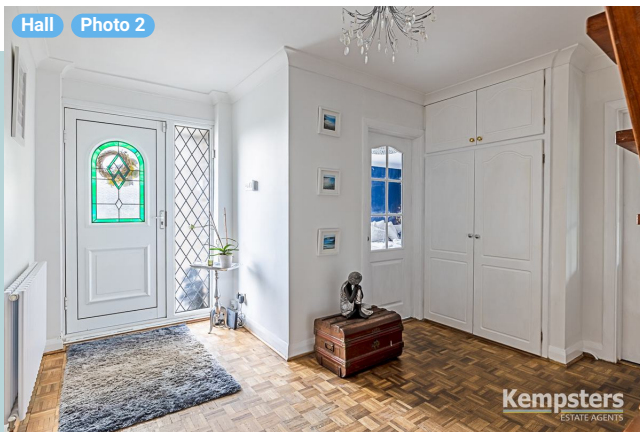

Broad Lodge, Southend Road

Broad Lodge, Southend Road, SS17 8HW Stanford-Le-Hope, England, United Kingdom
TOTAL AREA: 1660.37 sq ft • LIVING AREA: 1660.37 sq ft • FLOORS: 2 • ROOMS: 19

▼ Photos/Hall

Kempsters
ESTATE AGENTS