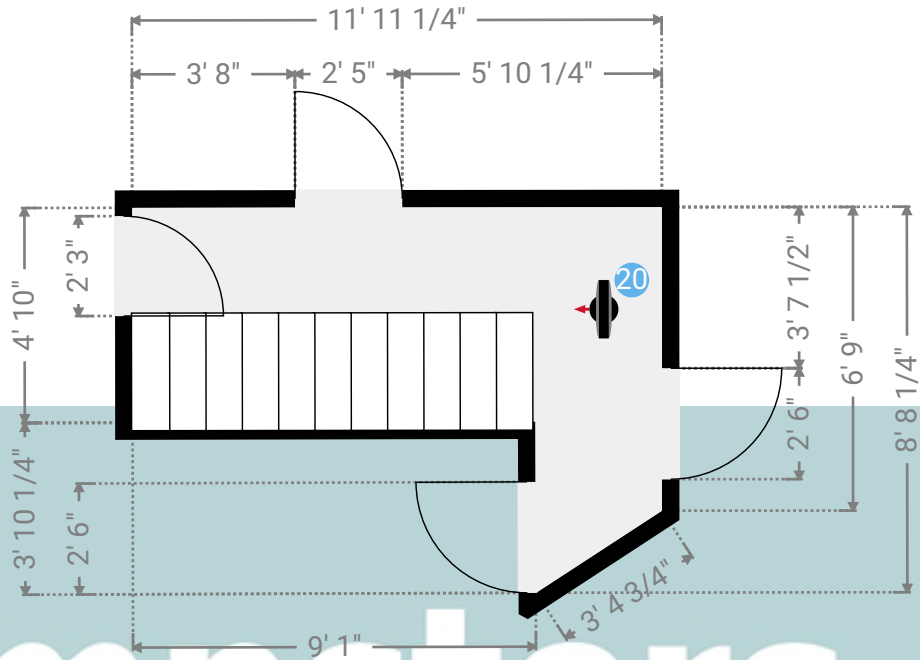

Broad Lodge, Southend Road

Broad Lodge, Southend Road, SS17 8HW Stanford-Le-Hope, England, United Kingdom
TOTAL AREA: 1660.37 sq ft • LIVING AREA: 1660.37 sq ft • FLOORS: 2 • ROOMS: 19

▼ Landing 1st Floor

WIDTH: 11' 11 1/4" • LENGTH: 8' 8 1/4"
AREA: 65.98 sq ft • PERIMETER: 39' 11 1/4"

Kempsters
ESTATE AGENTS

▼ Landing/1st Floor

Photos
2 Photos (see photos page)

20 360 PANORAMA

Photo
1 Photo (see photos page)