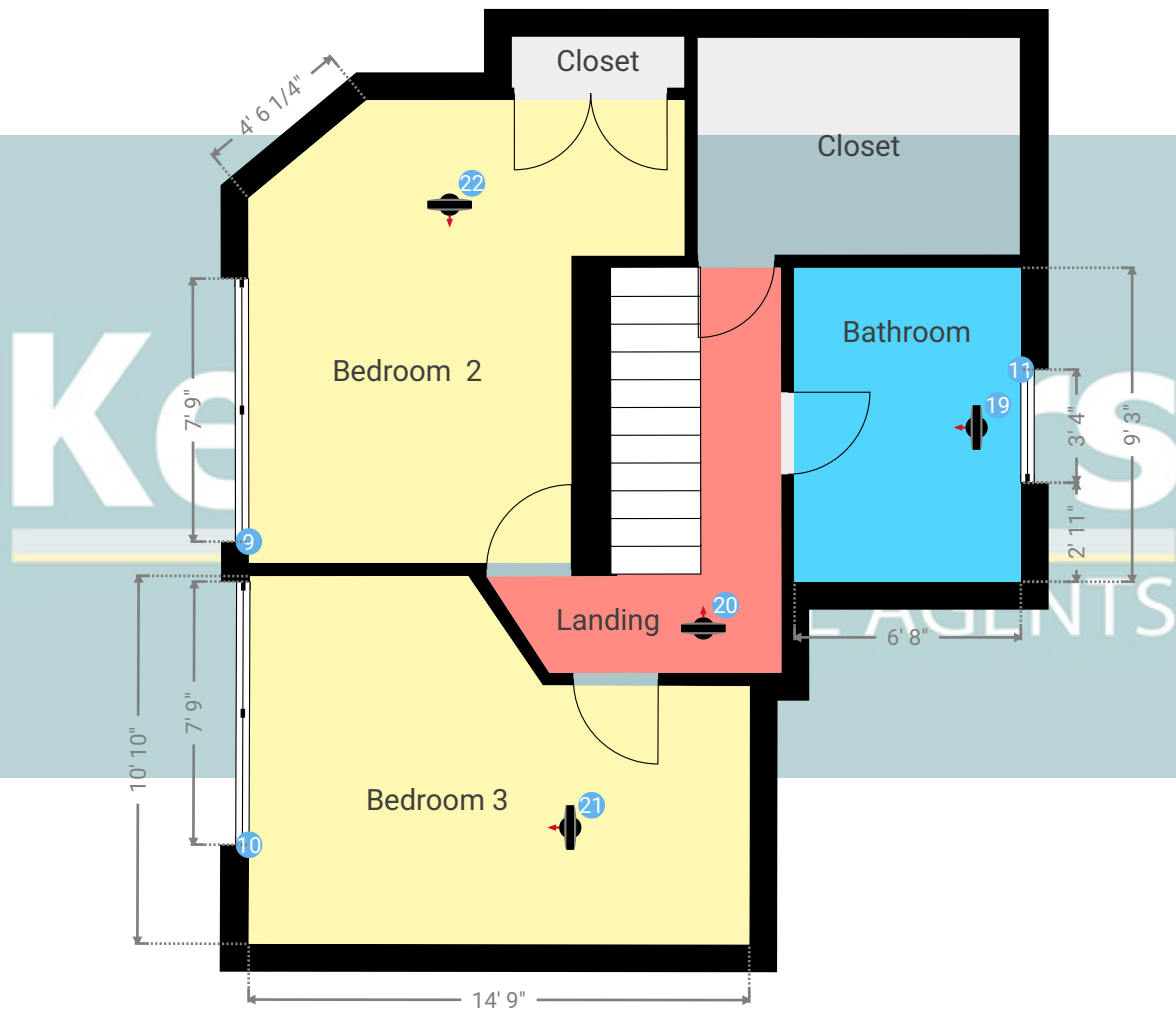

Broad Lodge, Southend Road

Broad Lodge, Southend Road, SS17 8HW Stanford-Le-Hope, England, United Kingdom
TOTAL AREA: 1660.37 sq ft • LIVING AREA: 1660.37 sq ft • FLOORS: 2 • ROOMS: 19

▼ 1st Floor

TOTAL AREA: 472.05 sq ft • LIVING AREA: 472.05 sq ft • ROOMS: 6

Kempsters Estate Agents take no responsibility for any error, omission, misstatement or use of data shown. This plan is for illustrative purposes only and whilst every attempt has been made to ensure the accuracy of the floorplan shown, all measurements, positioning, fixtures, fittings and any other data shown are an approximate interpretation for illustrative purposes only. These plans are the property of Kempsters Estate Agents Ltd and must not be reproduced in any form without our permission.

1:68