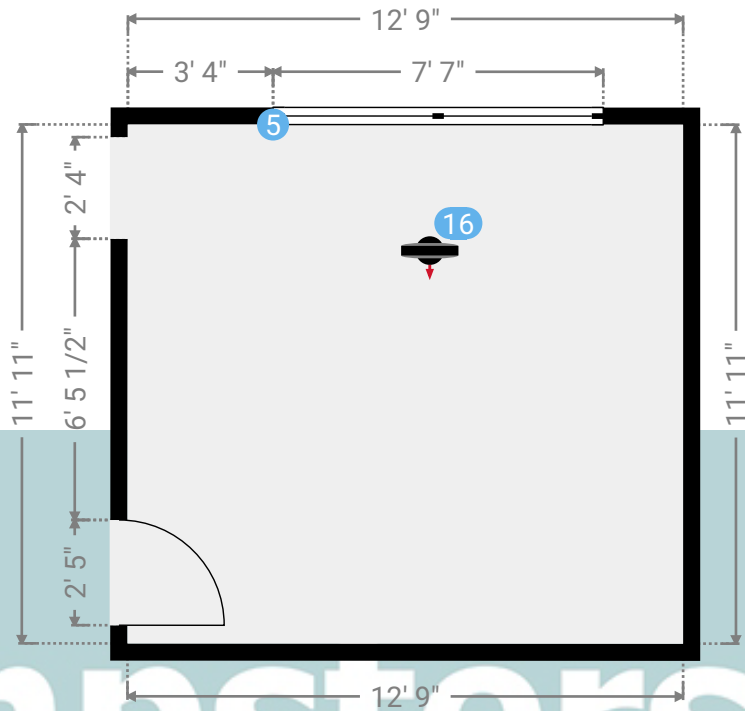

▼ Ground Floor

TOTAL AREA: 1188.32 sq ft • **LIVING AREA:** 1188.32 sq ft • **ROOMS:** 13

Kempsters Estate Agents take no responsibility for any error, omission, misstatement or use of data shown. This plan is for illustrative purposes only and whilst every attempt has been made to ensure the accuracy of the floorplan shown, all measurements, positioning, fixtures, fittings and any other data shown are an approximate interpretation for illustrative purposes only. These plans are the property of Kempsters Estate Agents Ltd and must not be reproduced in any form without our permission.

Broad Lodge, Southend Road

Broad Lodge, Southend Road, SS17 8HW Stanford-Le-Hope, England, United Kingdom
TOTAL AREA: 1660.37 sq ft • LIVING AREA: 1660.37 sq ft • FLOORS: 2 • ROOMS: 19

▼ Bedroom 1 Ground Floor

WIDTH: 12' 9" • LENGTH: 11' 11"
AREA: 152.00 sq ft • PERIMETER: 49' 4"

▼ Bedroom 1/Ground Floor

Photos

3 Photos (see photos page)

5 FRENCH WINDOW

Height
4' 3"

Distance to Floor
2' 8"

16 360 PANORAMA

▼ Dining Room Ground Floor

WIDTH: 12' 11" • LENGTH: 12' 10"
AREA: 165.75 sq ft • PERIMETER: 51' 6"

▼ Dining Room/Ground Floor

Photos

3 Photos (see photos page)

6 FRENCH WINDOW

Height
4' 3"

Distance to Floor
2' 7"