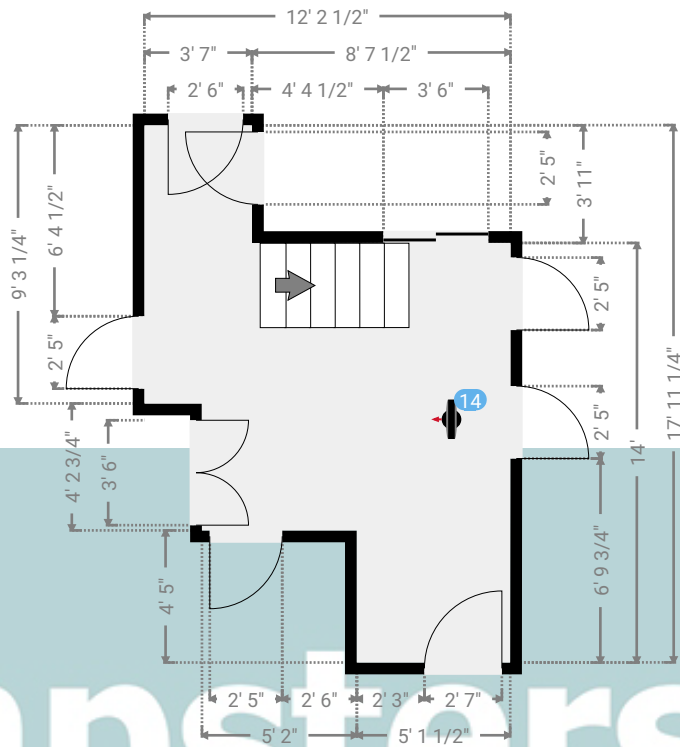

▼ Dining Room Ground Floor

WIDTH: 12' 11" • LENGTH: 12' 10"
AREA: 165.75 sq ft • PERIMETER: 51' 6"

▼ Dining Room/Ground Floor

Photos

3 Photos (see photos page)

6 FRENCH WINDOW

Height
4' 3"

Distance to Floor
2' 7"

Photo
1 Photo (see photos page)

Broad Lodge, Southend Road

Broad Lodge, Southend Road, SS17 8HW Stanford-Le-Hope, England, United Kingdom
TOTAL AREA: 1660.37 sq ft • LIVING AREA: 1660.37 sq ft • FLOORS: 2 • ROOMS: 19

▼ Photos/En Suite

KEMPSTERS
ESTATE AGENTS

Broad Lodge, Southend Road

Broad Lodge, Southend Road, SS17 8HW Stanford-Le-Hope, England, United Kingdom
TOTAL AREA: 1660.37 sq ft • LIVING AREA: 1660.37 sq ft • FLOORS: 2 • ROOMS: 19

▼ Hall Ground Floor

WIDTH: 12' 2 1/2" • LENGTH: 17' 11 1/4"
AREA: 145.60 sq ft • PERIMETER: 60' 3"

▼ Hall/Ground Floor

Photos
3 Photos (see photos page)

14 360 PANORAMA

Photo
1 Photo (see photos page)

Broad Lodge, Southend Road