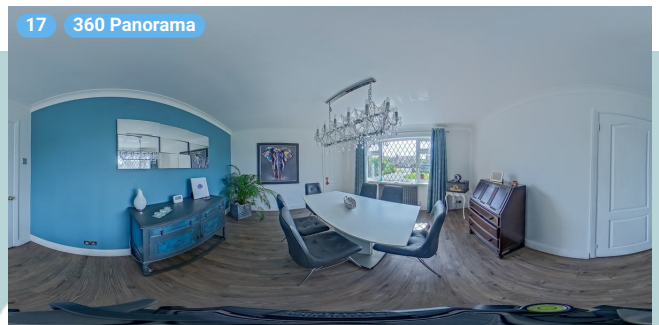

Broad Lodge, Southend Road

Broad Lodge, Southend Road, SS17 8HW Stanford-Le-Hope, England, United Kingdom
TOTAL AREA: 1660.37 sq ft • LIVING AREA: 1660.37 sq ft • FLOORS: 2 • ROOMS: 19

▼ Photos/Dining Room

Kempsters
ESTATE AGENTS