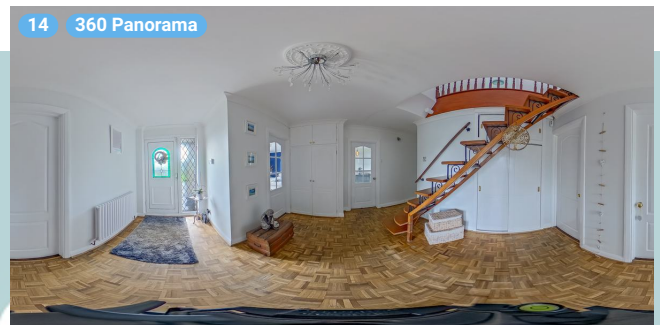

Broad Lodge, Southend Road

Broad Lodge, Southend Road, SS17 8HW Stanford-Le-Hope, England, United Kingdom
TOTAL AREA: 1660.37 sq ft • LIVING AREA: 1660.37 sq ft • FLOORS: 2 • ROOMS: 19

▼ Photos/Hall

Kempsters
ESTATE AGENTS