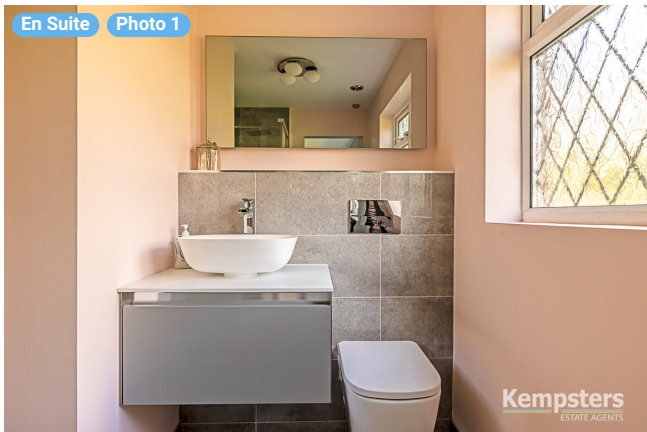

Broad Lodge, Southend Road

Broad Lodge, Southend Road, SS17 8HW Stanford-Le-Hope, England, United Kingdom
TOTAL AREA: 1660.37 sq ft • LIVING AREA: 1660.37 sq ft • FLOORS: 2 • ROOMS: 19

▼ Photos/En Suite

KEMPSTERS
ESTATE AGENTS