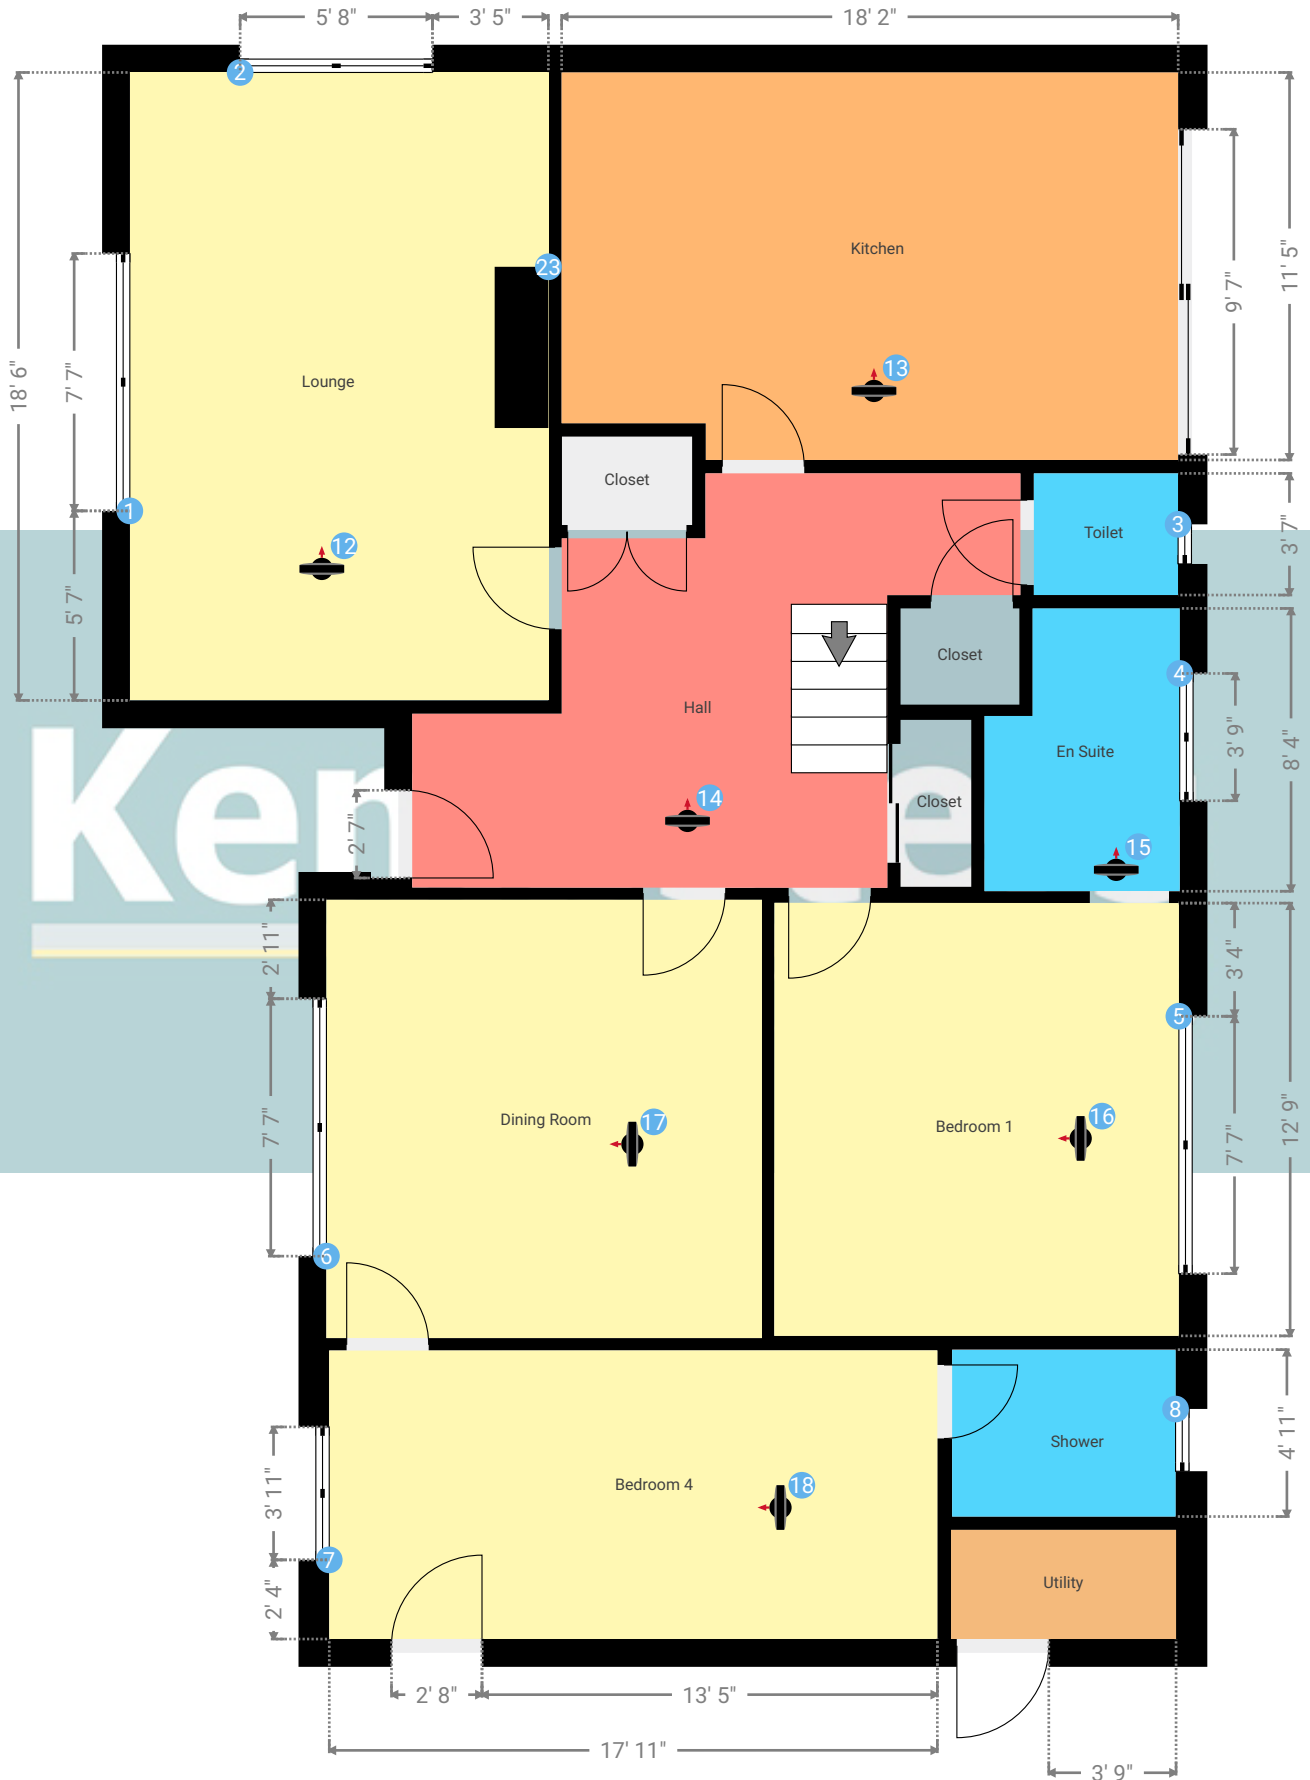

Broad Lodge, Southend Road

Broad Lodge, Southend Road, SS17 8HW Stanford-Le-Hope, England, United Kingdom
TOTAL AREA: 1660.37 sq ft • **LIVING AREA:** 1660.37 sq ft • **FLOORS:** 2 • **ROOMS:** 19

▼ Ground Floor

TOTAL AREA: 1188.32 sq ft • **LIVING AREA:** 1188.32 sq ft • **ROOMS:** 13

Kempsters Estate Agents take no responsibility for any error, omission, misstatement or use of data shown. This plan is for illustrative purposes only and whilst every attempt has been made to ensure the accuracy of the floorplan shown, all measurements, positioning, fixtures, fittings and any other data shown are an approximate interpretation for illustrative purposes only. These plans are the property of Kempsters Estate Agents Ltd and must not be reproduced in any form without our permission.