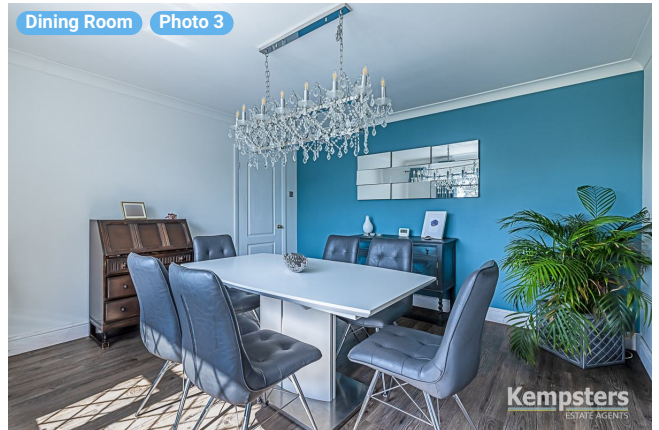

Broad Lodge, Southend Road

Broad Lodge, Southend Road, SS17 8HW Stanford-Le-Hope, England, United Kingdom
TOTAL AREA: 1660.37 sq ft • LIVING AREA: 1660.37 sq ft • FLOORS: 2 • ROOMS: 19

▼ Photos/Dining Room

Kempsters
ESTATE AGENTS