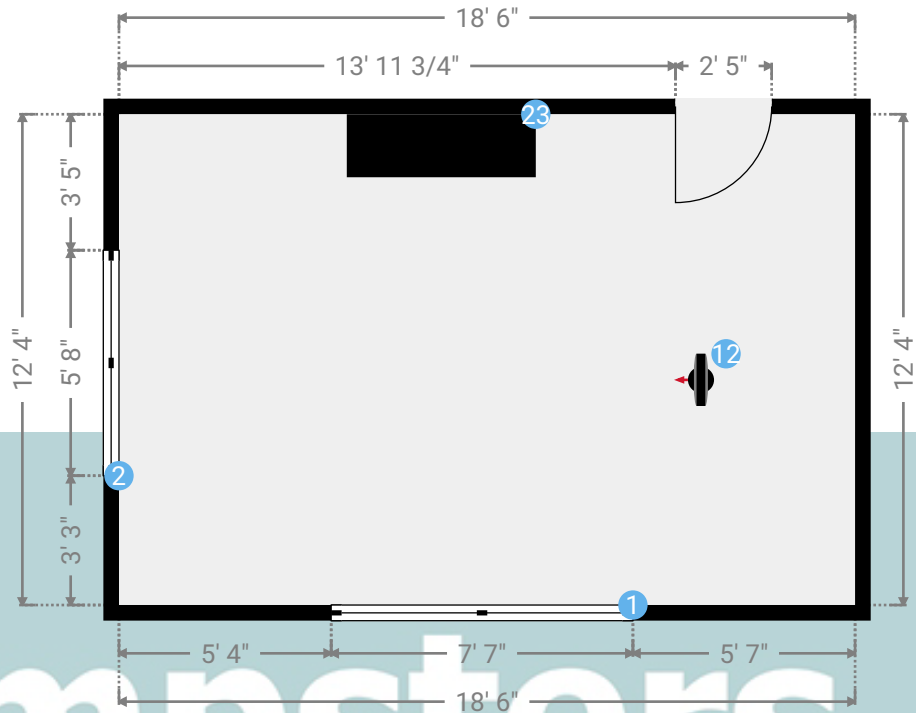

Broad Lodge, Southend Road

Broad Lodge, Southend Road, SS17 8HW Stanford-Le-Hope, England, United Kingdom
TOTAL AREA: 1660.37 sq ft • LIVING AREA: 1660.37 sq ft • FLOORS: 2 • ROOMS: 19

▼ Lounge Ground Floor

WIDTH: 18' 6" • LENGTH: 12' 4"
AREA: 228.17 sq ft • PERIMETER: 61' 8"

▼ Lounge /Ground Floor

Photos

5 Photos (see photos page)

Kempsters

ESTATE AGENTS

1 FRENCH WINDOW

Height
4' 3"

Distance to Floor
2' 8"

2 FRENCH WINDOW

Height
4' 3"

Distance to Floor
2' 8"

12 360 PANORAMA

Photo
1 Photo (see photos page)