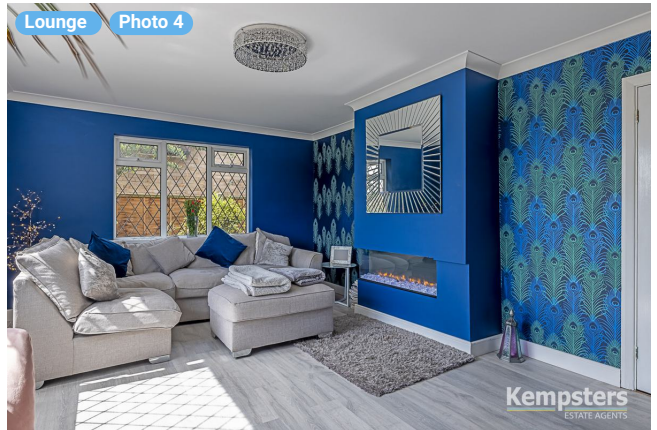

▼ Photos/Lounge

Broad Lodge, Southend Road

Broad Lodge, Southend Road, SS17 8HW Stanford-Le-Hope, England, United Kingdom
TOTAL AREA: 1660.37 sq ft • LIVING AREA: 1660.37 sq ft • FLOORS: 2 • ROOMS: 19

▼ Shower Ground Floor