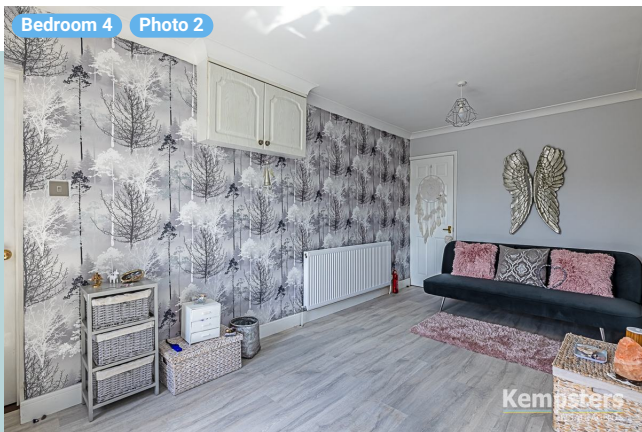

Broad Lodge, Southend Road

Broad Lodge, Southend Road, SS17 8HW Stanford-Le-Hope, England, United Kingdom
TOTAL AREA: 1660.37 sq ft • LIVING AREA: 1660.37 sq ft • FLOORS: 2 • ROOMS: 19

▼ Photos/Bedroom 4

KEMPSTERS
ESTATE AGENTS