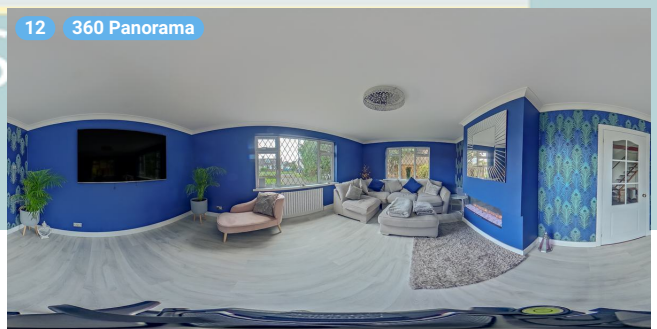

Broad Lodge, Southend Road

Broad Lodge, Southend Road, SS17 8HW Stanford-Le-Hope, England, United Kingdom
TOTAL AREA: 1660.37 sq ft • LIVING AREA: 1660.37 sq ft • FLOORS: 2 • ROOMS: 19

▼ Photos/Lounge