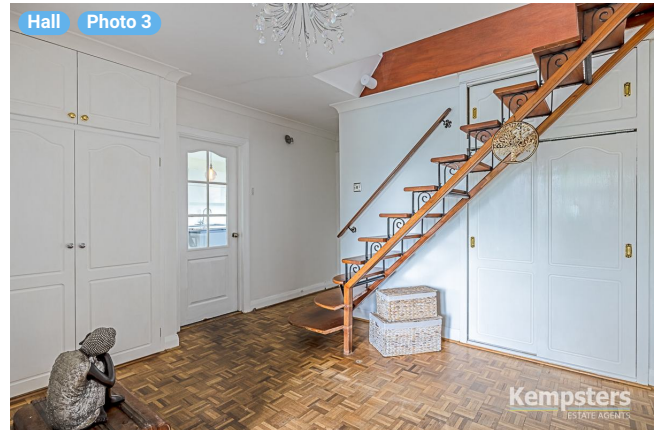

Broad Lodge, Southend Road

Broad Lodge, Southend Road, SS17 8HW Stanford-Le-Hope, England, United Kingdom
TOTAL AREA: 1660.37 sq ft • LIVING AREA: 1660.37 sq ft • FLOORS: 2 • ROOMS: 19

▼ Photos/Hall

Kempsters
ESTATE AGENTS