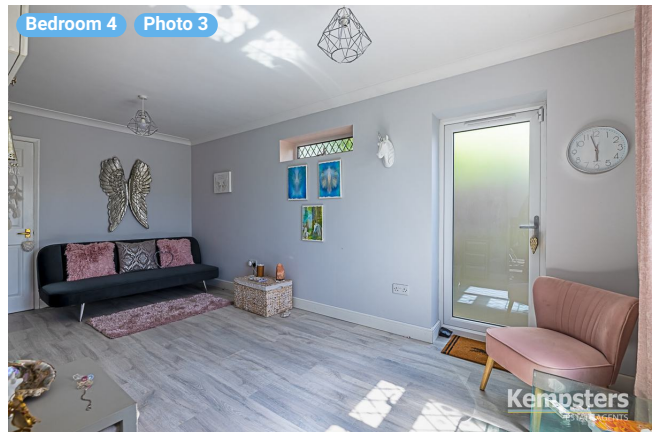

Broad Lodge, Southend Road

Broad Lodge, Southend Road, SS17 8HW Stanford-Le-Hope, England, United Kingdom
TOTAL AREA: 1660.37 sq ft • LIVING AREA: 1660.37 sq ft • FLOORS: 2 • ROOMS: 19

▼ Photos/Bedroom 4

KEMPSTERS
ESTATE AGENTS