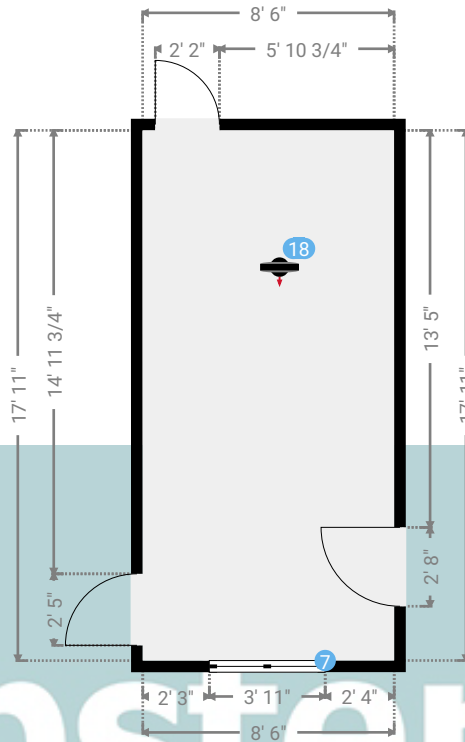

WIDTH: 12' 9" • LENGTH: 11' 11"
AREA: 152.00 sq ft • PERIMETER: 49' 4"

▼ Bedroom 1/Ground Floor

Photos

3 Photos (see photos page)

5 FRENCH WINDOW

Height
4' 3"

Distance to Floor
2' 8"

16 360 PANORAMA

▼ Photos/Bedroom 1

Kempsters
ESTATE AGENTS

Broad Lodge, Southend Road

Broad Lodge, Southend Road, SS17 8HW Stanford-Le-Hope, England, United Kingdom
TOTAL AREA: 1660.37 sq ft • LIVING AREA: 1660.37 sq ft • FLOORS: 2 • ROOMS: 19

▼ Bedroom 4 Ground Floor

WIDTH: 8' 6" • LENGTH: 17' 11"
AREA: 152.28 sq ft • PERIMETER: 52' 10"

▼ Bedroom 4/Ground Floor

Photos

3 Photos (see photos page)

7 FRENCH WINDOW

Height
4' 5"

Distance to Floor
2' 4"

▼ Dining Room Ground Floor

WIDTH: 12' 11" • LENGTH: 12' 10"
AREA: 165.75 sq ft • PERIMETER: 51' 6"

▼ Dining Room/Ground Floor

Photos

3 Photos (see photos page)

6 FRENCH WINDOW

Height
4' 3"

Distance to Floor
2' 7"