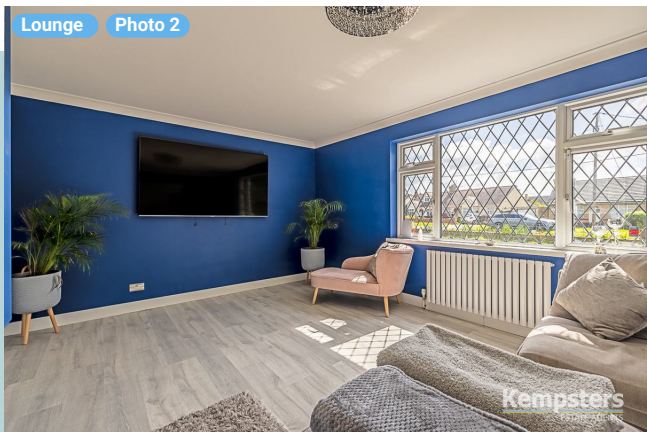

Broad Lodge, Southend Road

Broad Lodge, Southend Road, SS17 8HW Stanford-Le-Hope, England, United Kingdom
TOTAL AREA: 1660.37 sq ft • LIVING AREA: 1660.37 sq ft • FLOORS: 2 • ROOMS: 19

▼ Photos/Lounge