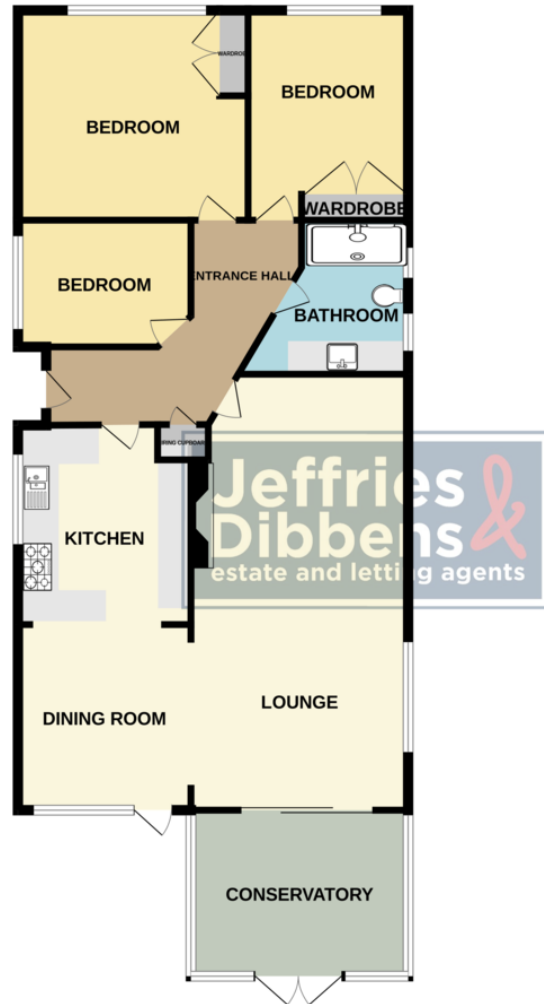

GROUND FLOOR

LOCAL AUTHORITY
Gosport Borough Council

TENURE
Freehold

COUNCIL TAX BAND
Band D

VIEWINGS
By prior appointment only

EPC Awaited

Agents Note: Whilst every care has been taken to prepare these particulars, they are for guidance purposes only. All measurements are approximate and are for general guidance purposes only and whilst every care has been taken to ensure their accuracy, they should not be relied upon and potential buyers/tenants are advised to recheck the measurements

**Jeffries
Dibbens &**
estate and letting agents

OFFICE ADDRESS

126 High Street, Gosport,
Hampshire, PO12 1DU

CONTACT

02392 602 155
gosport@dibbensproperty.co.uk
www.jdea.co.uk