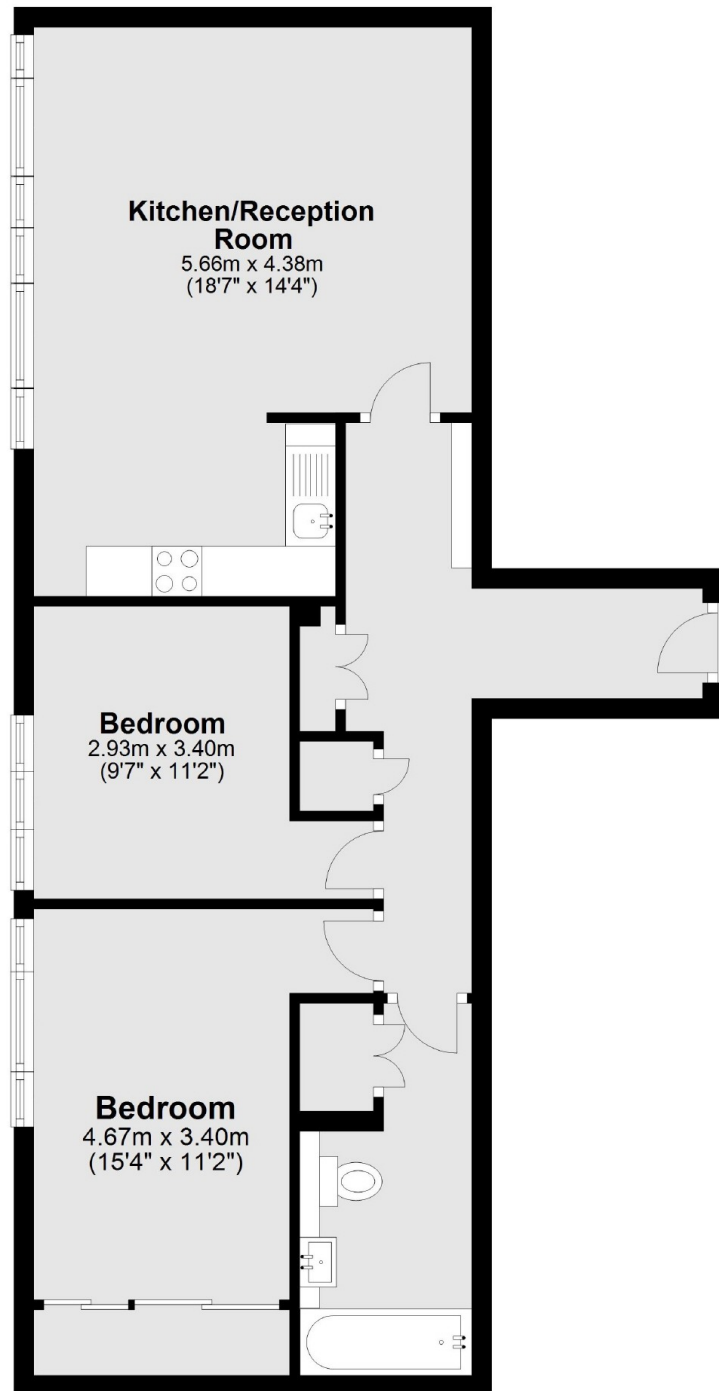

## Manor Gardens, N7

£500,000

A stunning two double bedroom apartment within the architecturally acclaimed Beaux Arts Building. A unique opportunity to live in one of Islington's most sought after communal residences.

# Manor Gardens, London, N7

Total area: approx. 61.7 sq. metres (663.6 sq. feet)