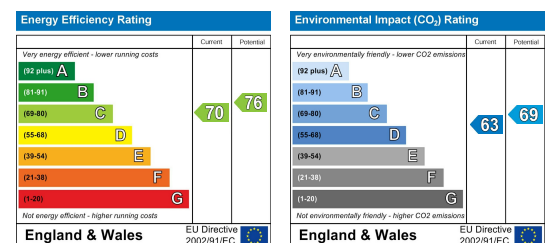

Energy Efficiency Graph

These particulars, whilst believed to be accurate are set out as a general outline only for guidance and do not constitute any part of an offer or contract. Intending purchasers should not rely on the representation of fact, but must satisfy themselves by inspection or otherwise as to their accuracy. No person in this firm's employment has the authority to make or give any representation or warranty in relation to the property.