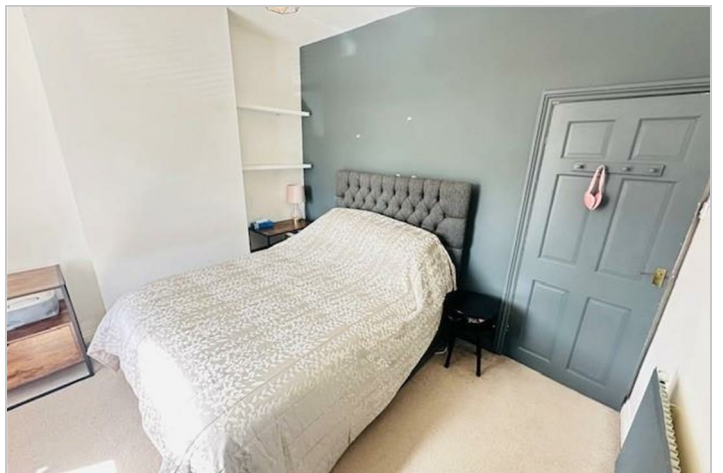

£1,250

Road Map

Hybrid Map

Terrain Map

Floor Plan

Viewing

Please contact our Hunters Sutton Coldfield Lettings Office on 0121 321 2999 if you wish to arrange a viewing appointment for this property or require further information.