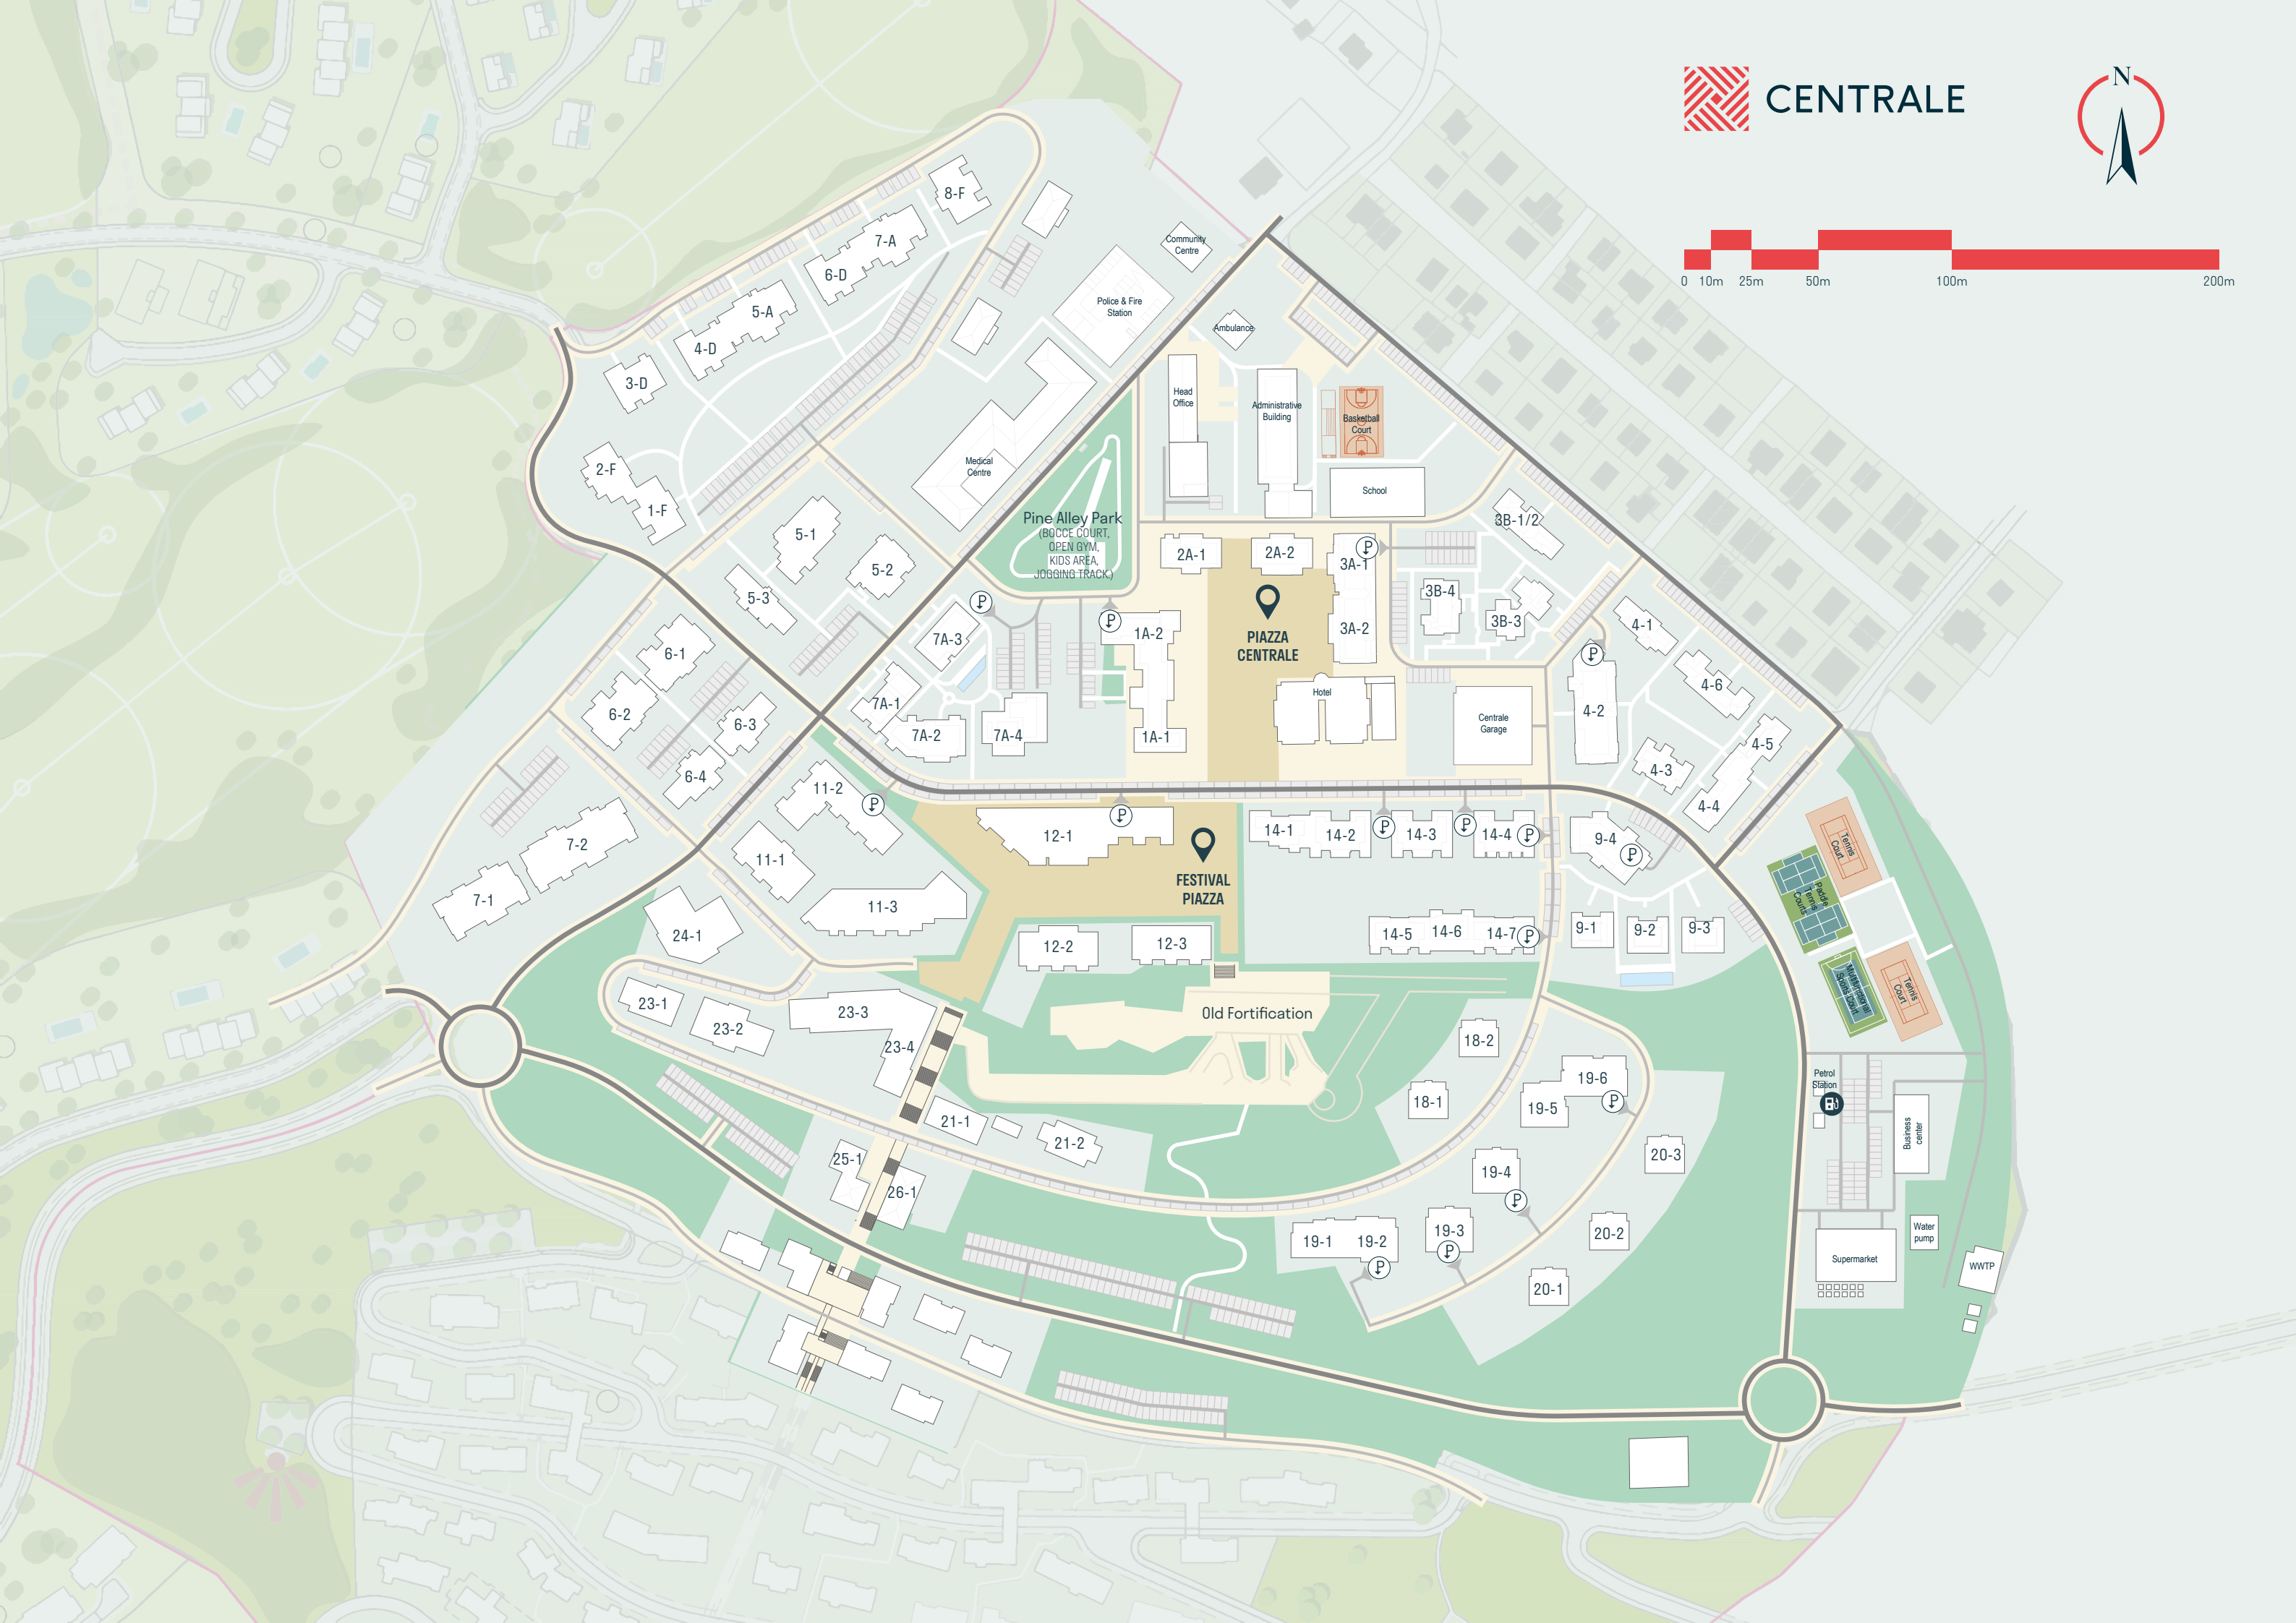

CENTRALE

**LB**  
**LUŠTICA BAY**  
MONTENEGRO

by **ORASCOM**  
**DEVELOPMENT**

Luštica Development AD  
Radovici, Montenegro  
+382 77 200 100  
info@lusicabay.com  
www.lusicabay.com

**IMPORTANT NOTE:** Whilst every care has been taken to ensure accuracy of the brochure content, the information, photographs and imagery should be used as a guidance only since it is not warranted as being accurate and is subject to change without notice by Luštica Development AD. The company is in no way responsible or liable for any damages whether they be direct, indirect, punitive, special consequential, contribution or indemnity of any kind whatsoever, however caused, arising out of either the "use of the brochure" or "reliance upon the Brochure" and the Brochure contents.