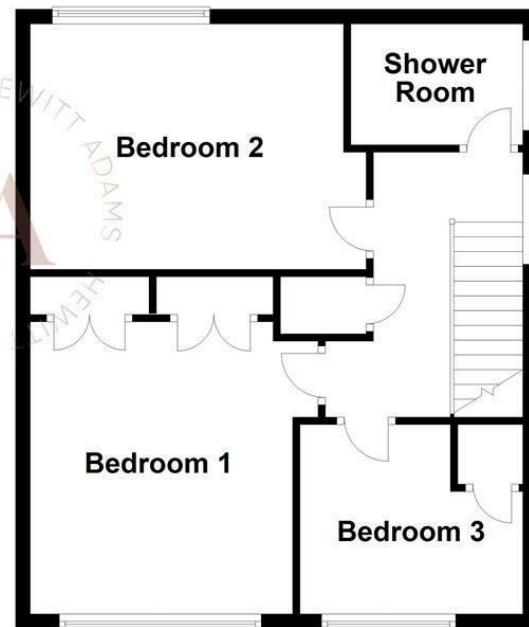

First Floor

For illustration purposes only - not to scale

Kings Drive, Wirral, Wirral CH61 9QA
£207,500

3 Bedroom 2 Reception 1 Bathroom

Three Bedroom Semi - Perfect First Time Buy - Attractive Gardens - Sought After Thingwall Location

Hewitt Adams is delighted to offer to the market this THREE BEDROOM semi on Kings Drive in Thingwall. This is a PERFECT FIRST TIME BUYER PROPERTY or starter home.

The property boasts plenty of KERB-APPEAL with a really attractive and MATURE front garden.

In brief the accommodation affords; entrance hall, w.c, kitchen diner, conservatory and a lounge. Upstairs there are three bedrooms and a shower-room.

With double glazed windows, gas central heating and neutrally decorated in a stylish and modern fashion throughout.

Externally there are good sized and well stocked front and rear gardens.

Call Hewitt Adams on 0151 342 8200 to view this ideal first time buyer property today!