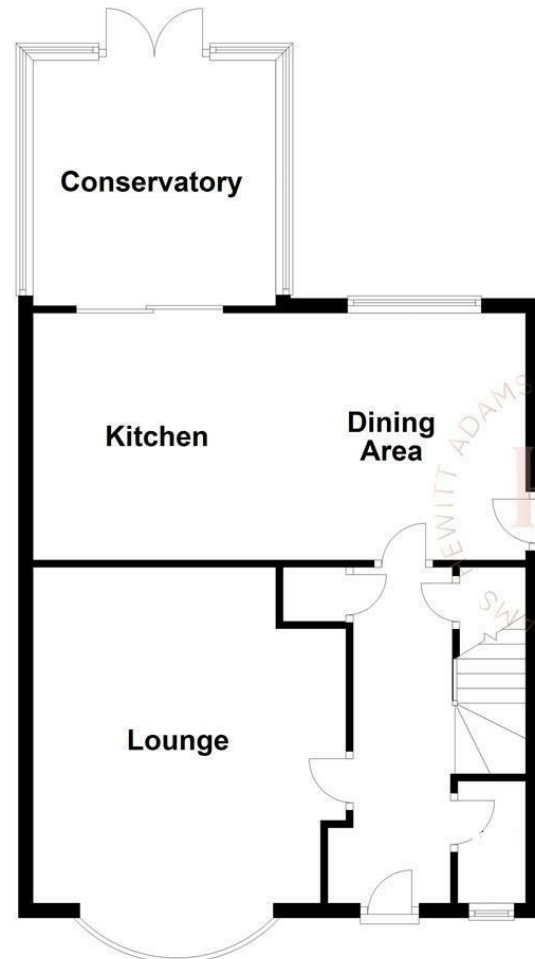

Ground Floor