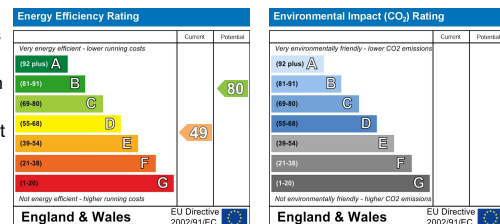

Agent Notes & Disclaimer We endeavour to make our particulars fair, accurate and reliable. The information provided does not constitute or form part of an offer or contract, nor may it be regarded as representation. All interested parties must verify accuracy and your solicitor must verify tenure/lease information, fixtures & fittings and, where the property has been extended/converted, planning/building regulation consents. All dimensions are approximate and for guidance only, as are floorplans which are not to scale, and their accuracy cannot be confirmed. Reference to appliances and/or services does not imply that they are necessarily in working order or fit for purpose. We strongly advise prospective buyers to commission their own survey or service reports before finalising their offer to purchase. **Money Laundering Regulations** Intending purchasers will be asked to produce identification and proof of finance. We would ask for your co-operation in order that there will be no delay in agreeing a sale. We are covered and members of The Property Ombudsman.