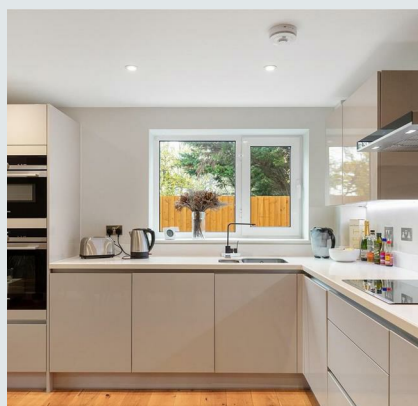

PETRAS
PROPERTY

Garratt Lane, Earlsfield, London, SW17
£655,000

627 Garratt Lane, London, SW18 4SX
T: 020 3633 5613 | E: info@petrasproperty.com
www.petrasproperty.com