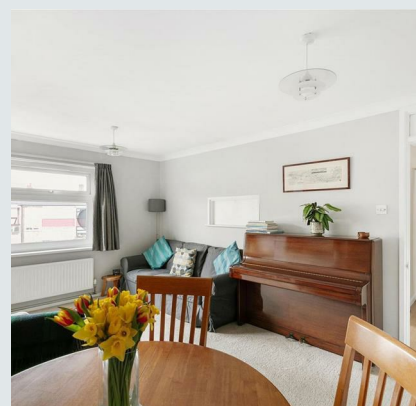

PETRAS  
PROPERTY

Summerley Street, Earlsfield, London, SW18  
£499,950

627 Garratt Lane, London, SW18 4SX  
T: 020 3633 5613 | E: info@petrasproperty.com  
www.petrasproperty.com