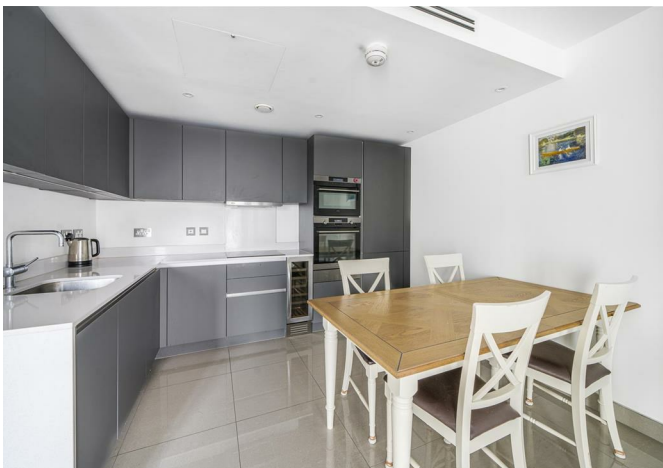

39 Delphini Apartment St. Georges Circus, London, SE1 8EH

£692 Per Week

39 Delphini Apartment St. Georges Circus, London, SE1 8EH

£692 Per Week

An immaculately presented one-bedroom modern apartment, with fantastic views, an open plan kitchen and living room, high spec kitchen & bathroom, underfloor heating, and comfortable cooling. 24-hour concierge & residents' gym.