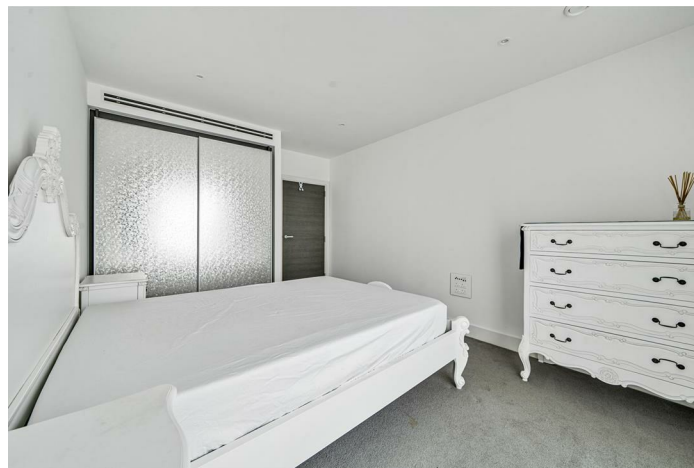

Furnished

Council Tax Band: D

Available: 21st June 2025