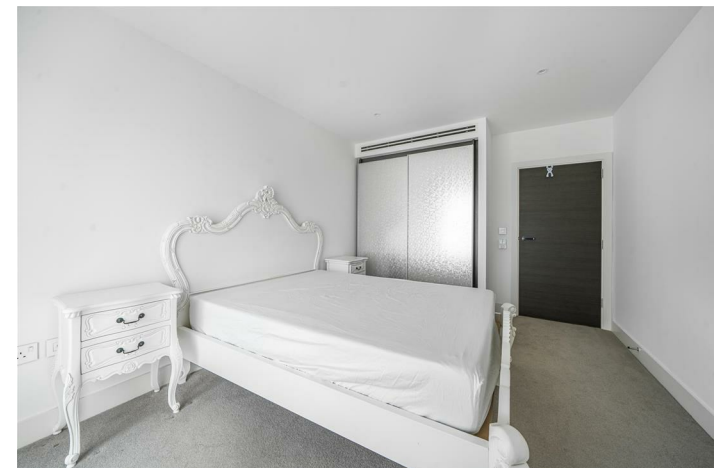

Furnished

Council Tax Band: D

Available: 21st June 2025