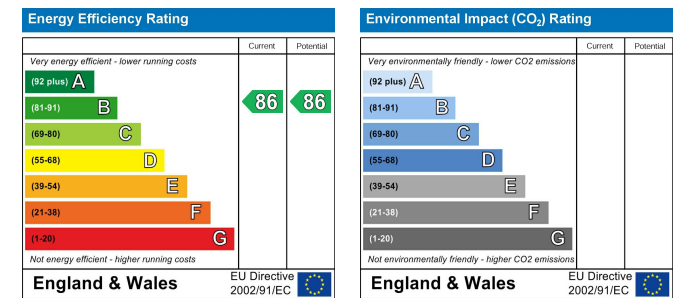

Situation

Not specified

Council Tax Band: F

Available: 9th April 2024

Floor Plans

Area Map

Energy Performance Graph

These particulars, whilst believed to be accurate are set out as a general outline only for guidance and do not constitute any part of an offer or contract. Intending purchasers should not rely on them as statements of representation of fact, but must satisfy themselves by inspection or otherwise as to their accuracy. No person in this firm's employment has the authority to make or give any representation or warranty in respect of the property.