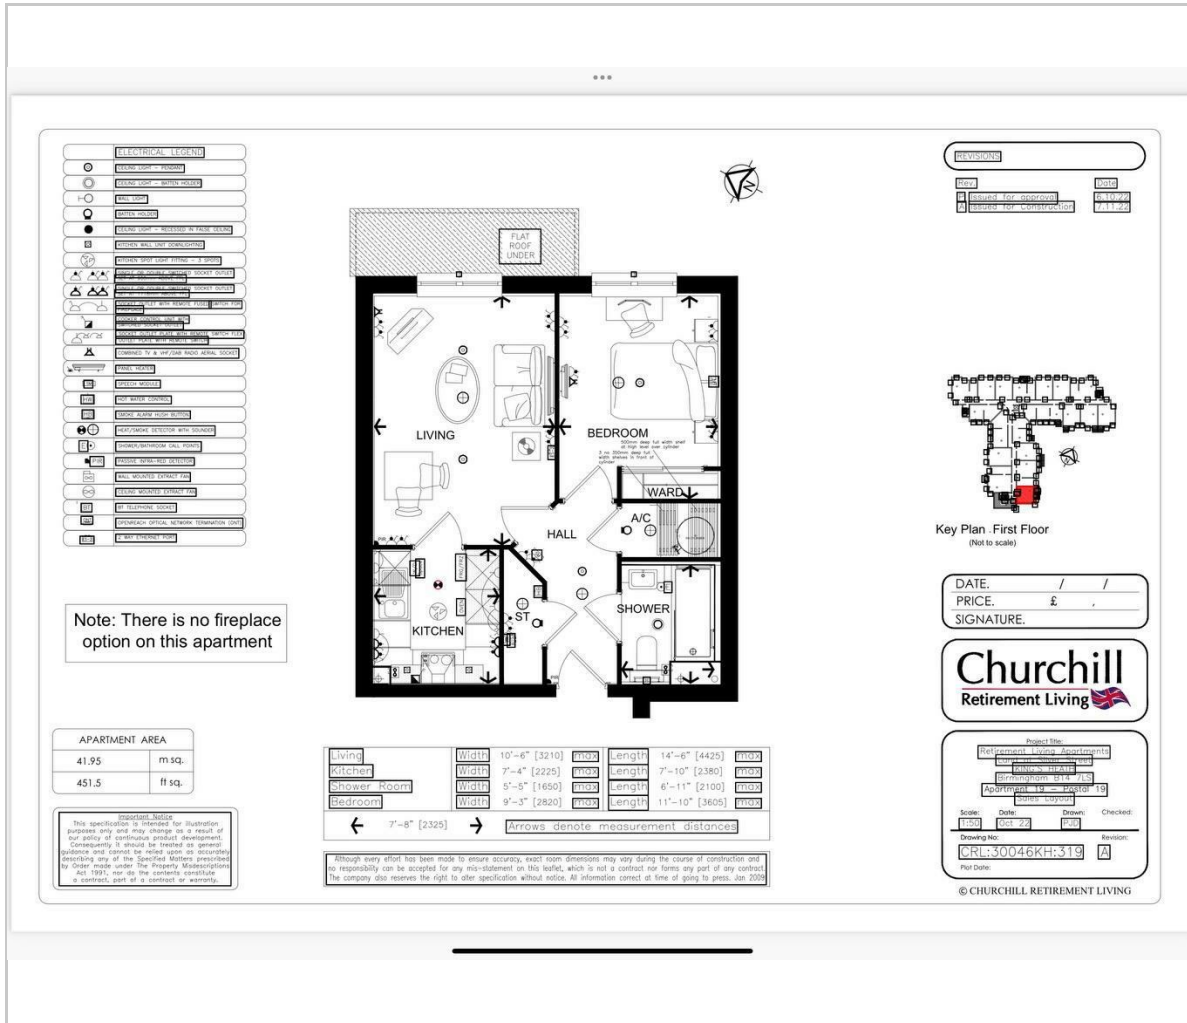

Bedroom
9'3" x 13'6" (2.84 x 4.14)

Kitchen
7'8" x 8'10" (2.35 x 2.715)

Shower Room
5'5" x 6'9" (1.67 x 2.07)

Service Charge

Floor Plan

Area Map

Energy Efficiency Graph

Viewing