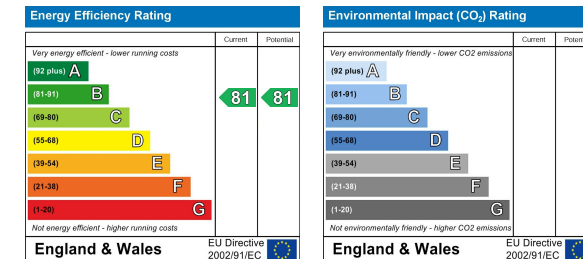

Energy Efficiency Graph

Viewing

Please contact us: Knowle 01564 791 130 or Warwick 01926 830 726 if you wish to arrange a viewing appointment for this property or require further information.

These particulars, whilst believed to be accurate are set out as a general outline only for guidance and do not constitute any part of an offer or contract. Intending purchasers should not rely on them as statements of representation of fact, but must satisfy themselves by inspection or otherwise as to their accuracy. No person in this firm's employment has the authority to make or give any representation or warranty in respect of the property.

| Estate Agency | Financial Services | New Homes | Legal services |

Contact us: Knowle 01564 791 130 or Warwick 01926 830 726

70 St Johns Close, Knowle, B93 0NH | info@change-homes.com | www.change-homes.com