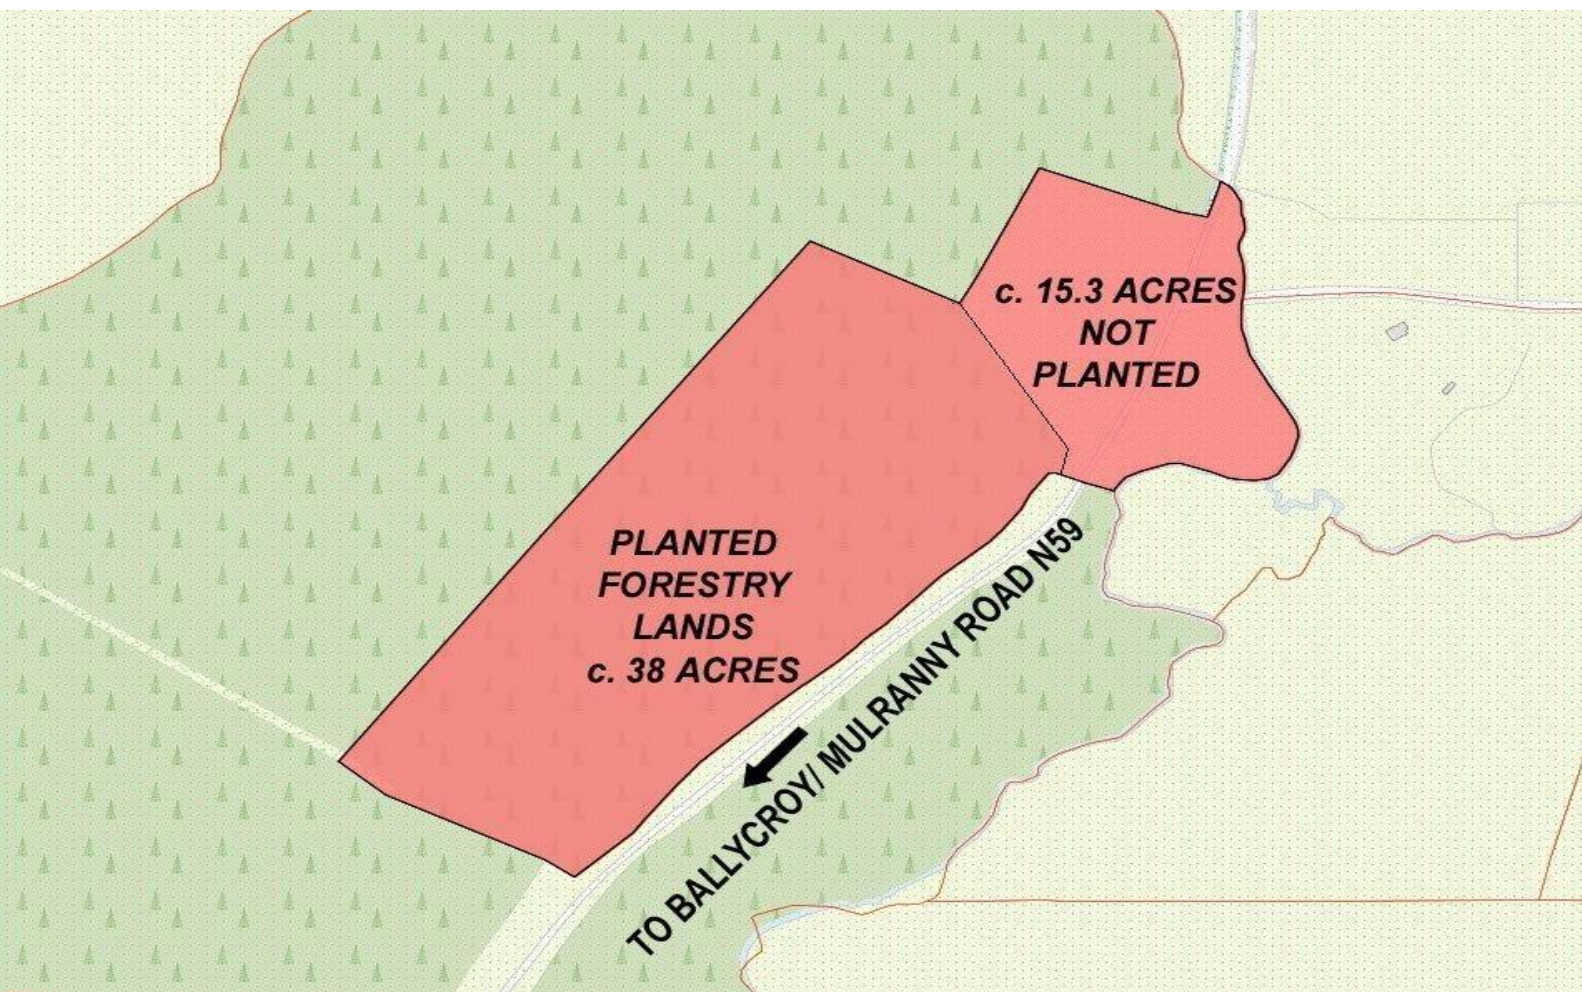

# For Sale

Castlehill, Ballycroy, Co. Mayo

Land

[www.connaughtonauctioneers.ie](http://www.connaughtonauctioneers.ie)

Price €80,000

Prime parcel of lands comprising c. 53.3 acres with c. 38 acres planted Nordic Pine and Spruce (planted c. 1995) and remaining c. 15.3 acres holding huge potential located in a very scenic area c. 3.5 miles from the village of Ballycroy, the auctioneer invites offers for immediate sale.