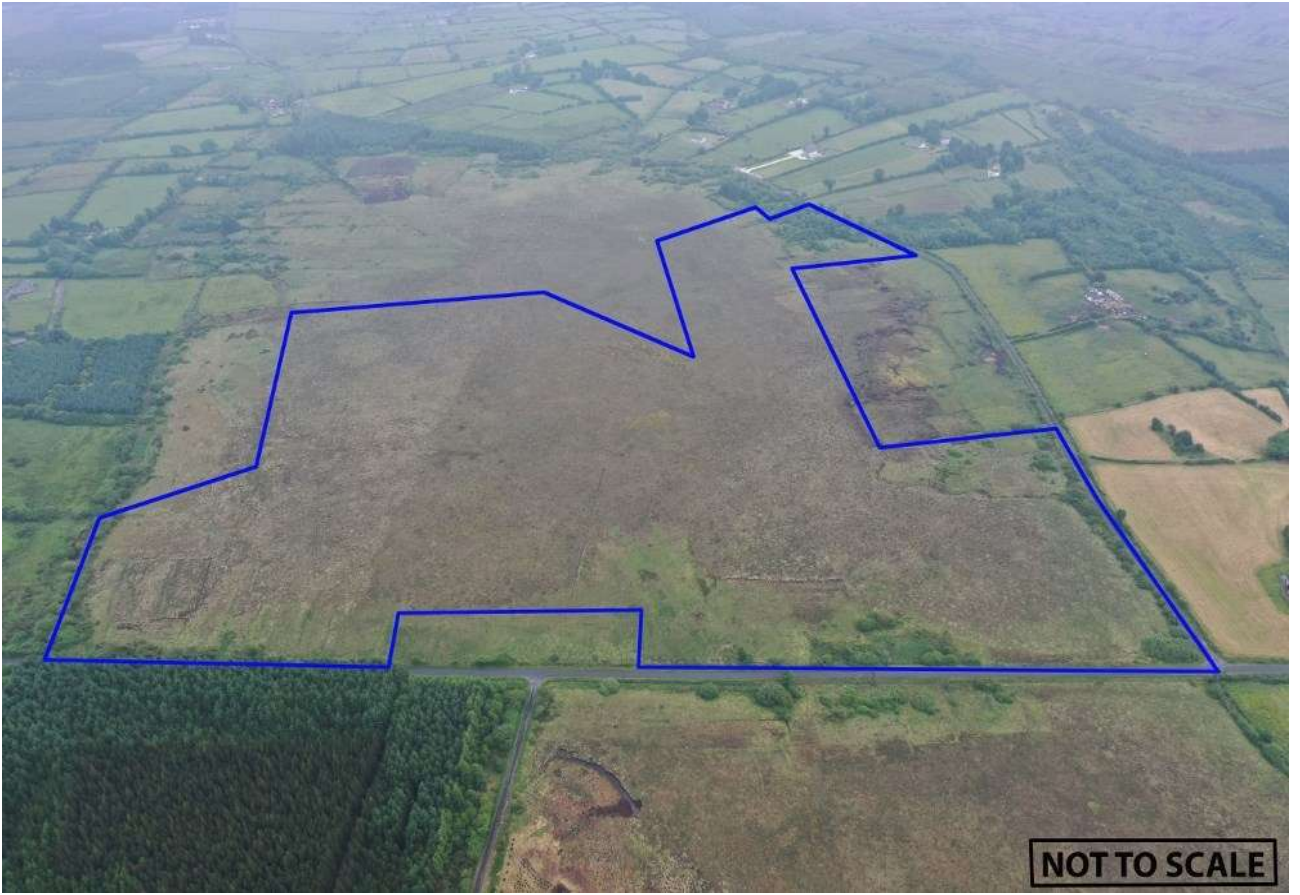

NOT TO SCALE