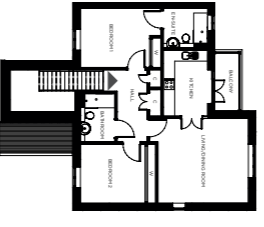

There are 2 Blake apartments, one 601 ft<sup>2</sup> (56 m<sup>2</sup>) the other 649 ft<sup>2</sup> (60 m<sup>2</sup>).

There are 2 Shakespeare apartments, one 922 ft<sup>2</sup> (86 m<sup>2</sup>) the other 938 ft<sup>2</sup> (87 m<sup>2</sup>).