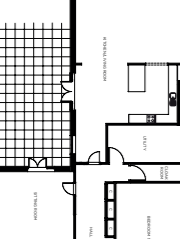

There are 4 Penthouse apartments, ranging from 2196 ft² (204 m²) to 2314 ft² (215 m²).