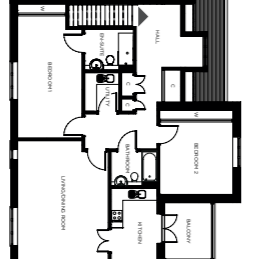

Village Map.

Properties

Each of our homes at Gifford Lea benefits from a combination of thoughtful design and proud craftsmanship, creating homes for you to fill with love, laughter and memories.

Apartment types

- The Wignall/Aston
- The Cromwell/Blake
- The Shakespeare
- The Newton
- The Brereton
- The Nelson
- The Darwin
- The Bronte
- The Churchill
- The Byron
- Panorama
- Penthouse
- Village Centre Apartment
- Assisted Living Apartment

The Grange

Our 56 eagerly awaited Village Centre Apartments, Panorama Apartments, Penthouse Apartments and Assisted Living Apartments are set within the vibrant, state-of-the-art Village Centre, close to all amenities and facilities.

Apartment types

- The Wignall
- The Aston
- The Cromwell
- The Blake
- The Shakespeare
- The Newton
- The Brereton
- The Nelson
- The Darwin
- The Bronte
- The Churchill
- The Byron

There are 6 Wignall apartments, ranging from 638 ft² (59 m²) to 717 ft² (67 m²).

There are 2 Aston apartments, one 719 ft² (67 m²) the other 761 ft² (71 m²).

There are 4 Cromwell apartments, ranging from 603 ft² (56 m²) to 604 ft² (56 m²).

There are 2 Blake apartments, one 601 ft² (56 m²) the other 649 ft² (60 m²).

There are 2 Shakespeare apartments, one 922 ft² (86 m²) the other 938 ft² (87 m²).

There are 4 Newton apartments, ranging from 933 ft² (87 m²) to 969 ft² (90 m²).

There are 2 Brereton apartments, one 1034 ft² (96 m²) the other 1035 ft² (96 m²).

There are 8 Nelson apartments, ranging from 1092 ft² (101 m²) to 1137 ft² (106 m²).

There are 6 Darwin apartments, ranging from 1155 ft² (107 m²) to 1236 ft² (115 m²).

There are 2 Bronte apartments, one 1239 ft² (115 m²) the other 1250 ft² (116 m²).

There are 4 Churchill apartments, ranging from 1281 ft² (119 m²) to 1351 ft² (126 m²).