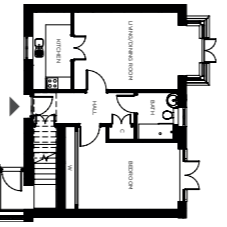

## Apartment types

- The Wignall
- The Aston
- The Cromwell
- The Blake
- The Shakespeare
- The Newton
- The Brereton
- The Nelson
- The Darwin
- The Bronte
- The Churchill
- The Byron

There are 6 Wignall apartments, ranging from 638 ft<sup>2</sup> (59 m<sup>2</sup>) to 717 ft<sup>2</sup> (67 m<sup>2</sup>).