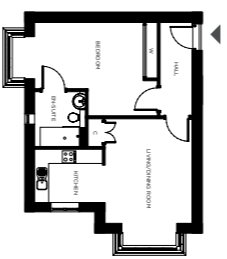

There are 4 Cromwell apartments, ranging from 603 ft² (56 m²) to 604 ft² (56 m²).

There are 2 Blake apartments, one 601 ft² (56 m²) the other 649 ft² (60 m²).