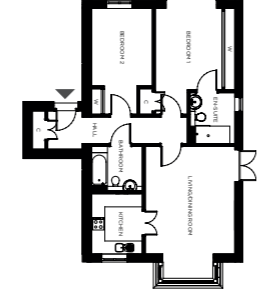

There are 4 Newton apartments, ranging from 933 ft² (87 m²) to 969 ft² (90 m²).