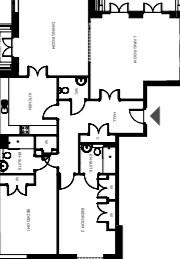

Village Map.

Properties

Each of our homes at Gifford Lea benefits from a combination of thoughtful design and proud craftsmanship, creating homes for you to fill with love, laughter and memories.

Apartment types

- The Wignall/Aston
- The Cromwell/Blake
- The Shakespeare
- The Newton
- The Brereton
- The Nelson
- The Darwin
- The Bronte
- The Churchill
- The Byron
- Panorama
- Penthouse
- Village Centre Apartment
- Assisted Living Apartment

The Grange

Our 56 eagerly awaited Village Centre Apartments, Panorama Apartments, Penthouse Apartments and Assisted Living Apartments are set within the vibrant, state-of-the-art Village Centre, close to all amenities and facilities.

Apartment types

- The Wignall
- The Aston
- The Cromwell
- The Blake
- The Shakespeare
- The Newton
- The Brereton
- The Nelson
- The Darwin
- The Bronte
- The Churchill
- The Byron

There are 6 Wignall apartments, ranging from 638 ft² (59 m²) to 717 ft² (67 m²).

There are 2 Aston apartments, one 719 ft² (67 m²) the other 761 ft² (71 m²).

There are 4 Cromwell apartments, ranging from 603 ft² (56 m²) to 604 ft² (56 m²).

There are 2 Blake apartments, one 601 ft² (56 m²) the other 649 ft² (60 m²).

There are 2 Shakespeare apartments, one 922 ft² (86 m²) the other 938 ft² (87 m²).

There are 4 Newton apartments, ranging from 933 ft² (87 m²) to 969 ft² (90 m²).

There are 2 Brereton apartments, one 1034 ft² (96 m²) the other 1035 ft² (96 m²).

There are 8 Nelson apartments, ranging from 1092 ft² (101 m²) to 1137 ft² (106 m²).

There are 6 Darwin apartments, ranging from 1155 ft² (107 m²) to 1236 ft² (115 m²).

There are 2 Bronte apartments, one 1239 ft² (115 m²) the other 1250 ft² (116 m²).

There are 4 Churchill apartments, ranging from 1281 ft² (119 m²) to 1351 ft² (126 m²).