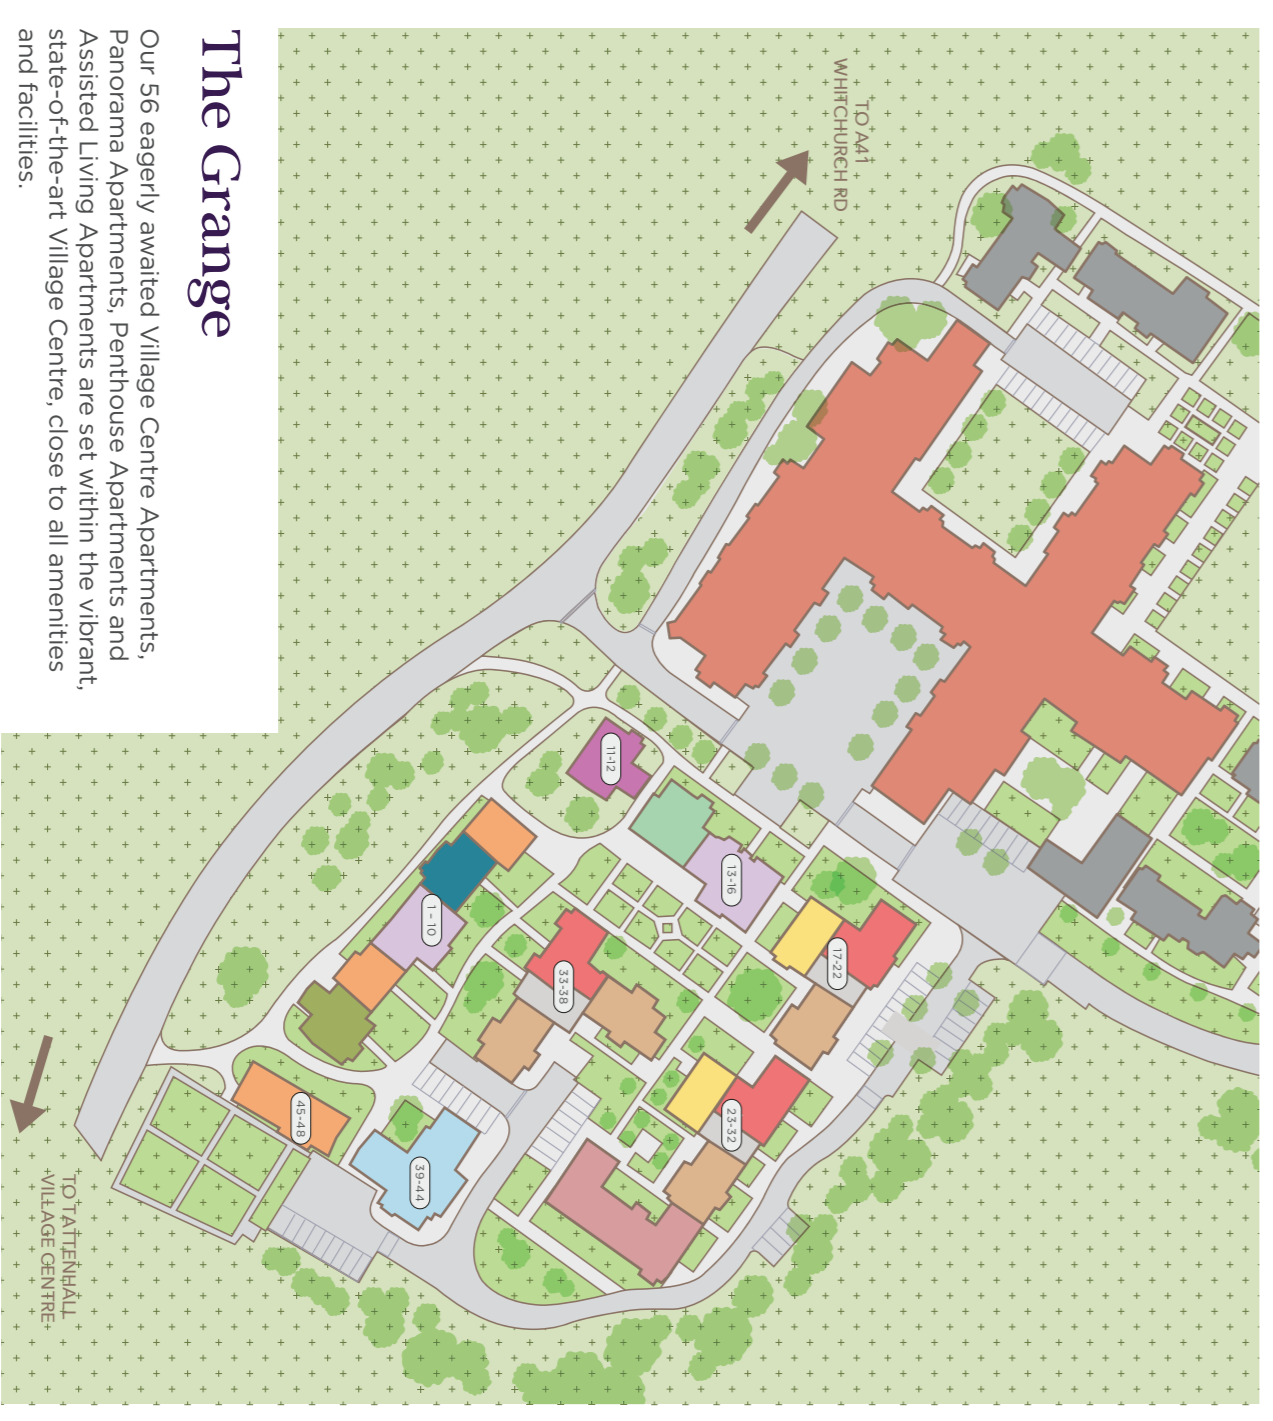

Apartment types

- The Wignall/Aston
- The Cromwell/Blake
- The Shakespeare
- The Newton
- The Brereton
- The Nelson
- The Darwin
- The Bronte
- The Churchill
- The Byron
- Panorama
- Penthouse
- Village Centre Apartment
- Assisted Living Apartment

The Grange

Our 56 eagerly awaited Village Centre Apartments, Panorama Apartments, Penthouse Apartments and Assisted Living Apartments are set within the vibrant, state-of-the-art Village Centre, close to all amenities and facilities.