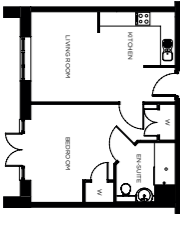

There are 25 Village Centre apartments, ranging from 474 ft² (44 m²) to 926 ft² (86 m²).