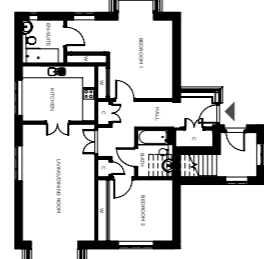

There are 2 Brereton apartments, one 1034 ft² (96 m²) the other 1035 ft² (96 m²).