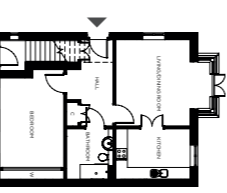

There are 2 Aston apartments, one 719 ft² (67 m²) the other 761 ft² (71 m²).