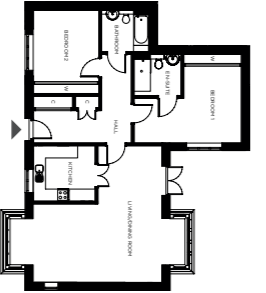

There are 6 Darwin apartments, ranging from 1155 ft² (107 m²) to 1236 ft² (115 m²).

There are 2 Bronte apartments, one 1239 ft² (115 m²) the other 1250 ft² (116 m²).