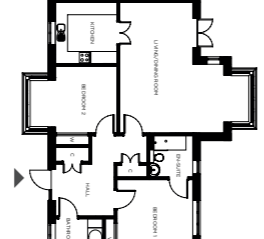

There are 8 Nelson apartments, ranging from 1092 ft² (101 m²) to 1137 ft² (106 m²).