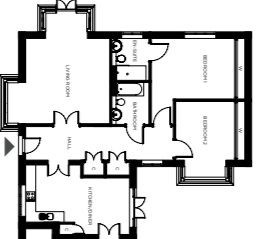

There are 4 Byron apartments, ranging from 1304 ft² (121 m²) to 1351 ft² (126 m²).