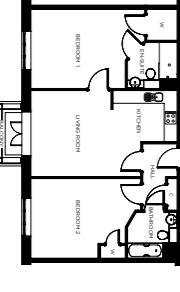

There are 16 Assisted Living apartments, ranging from 463 ft² (43 m²) to 915 ft² (85 m²).

There are 11 Panorama apartments, ranging from 1109 ft² (103 m²) to 1636 ft² (152 m²).