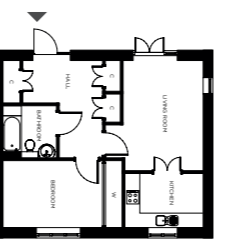

There are 2 Blake apartments, one 601 ft<sup>2</sup> (56 m<sup>2</sup>) the other 649 ft<sup>2</sup> (60 m<sup>2</sup>).

There are 2 Shakespeare apartments, one 922 ft<sup>2</sup> (86 m<sup>2</sup>) the other 938 ft<sup>2</sup> (87 m<sup>2</sup>).