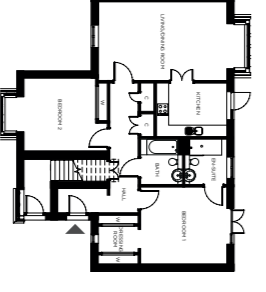

There are 4 Churchill apartments, ranging from 1281 ft² (119 m²) to 1351 ft² (126 m²).