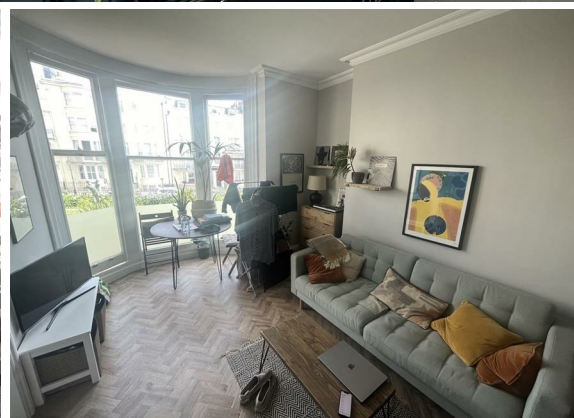

**1 Bed
Apartment
located in Brighton**

£1,300 PCM

DIRECTIONS

CONTACT

Kendrick Property Services - Brighton
10-12 Lewes Road
Brighton
East Sussex
BN2 3HP

E:
lettings@kendrickpropertyervices.co.uk
T: 01273 699600
www.kendrickpropertyervices.co.uk