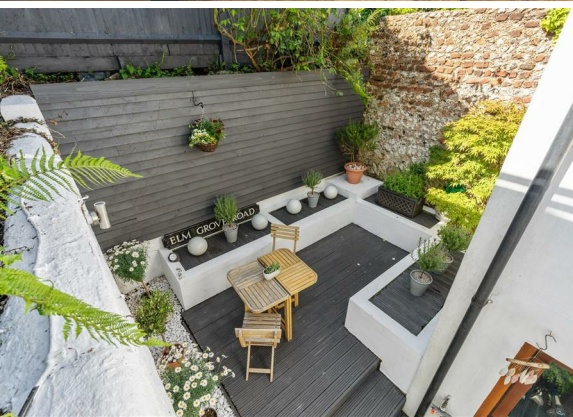

**4 Bed  
House - End  
Terrace  
located in Elm  
Grove  
£850,000**

CONTACT

Kendrick Property Services - Brighton  
10-12 Lewes Road  
Brighton  
East Sussex  
BN2 3HP

E:  
sales@kendrickpropertyservices.co.uk  
T: 01273 600162  
www.kendrickpropertyservices.co.uk