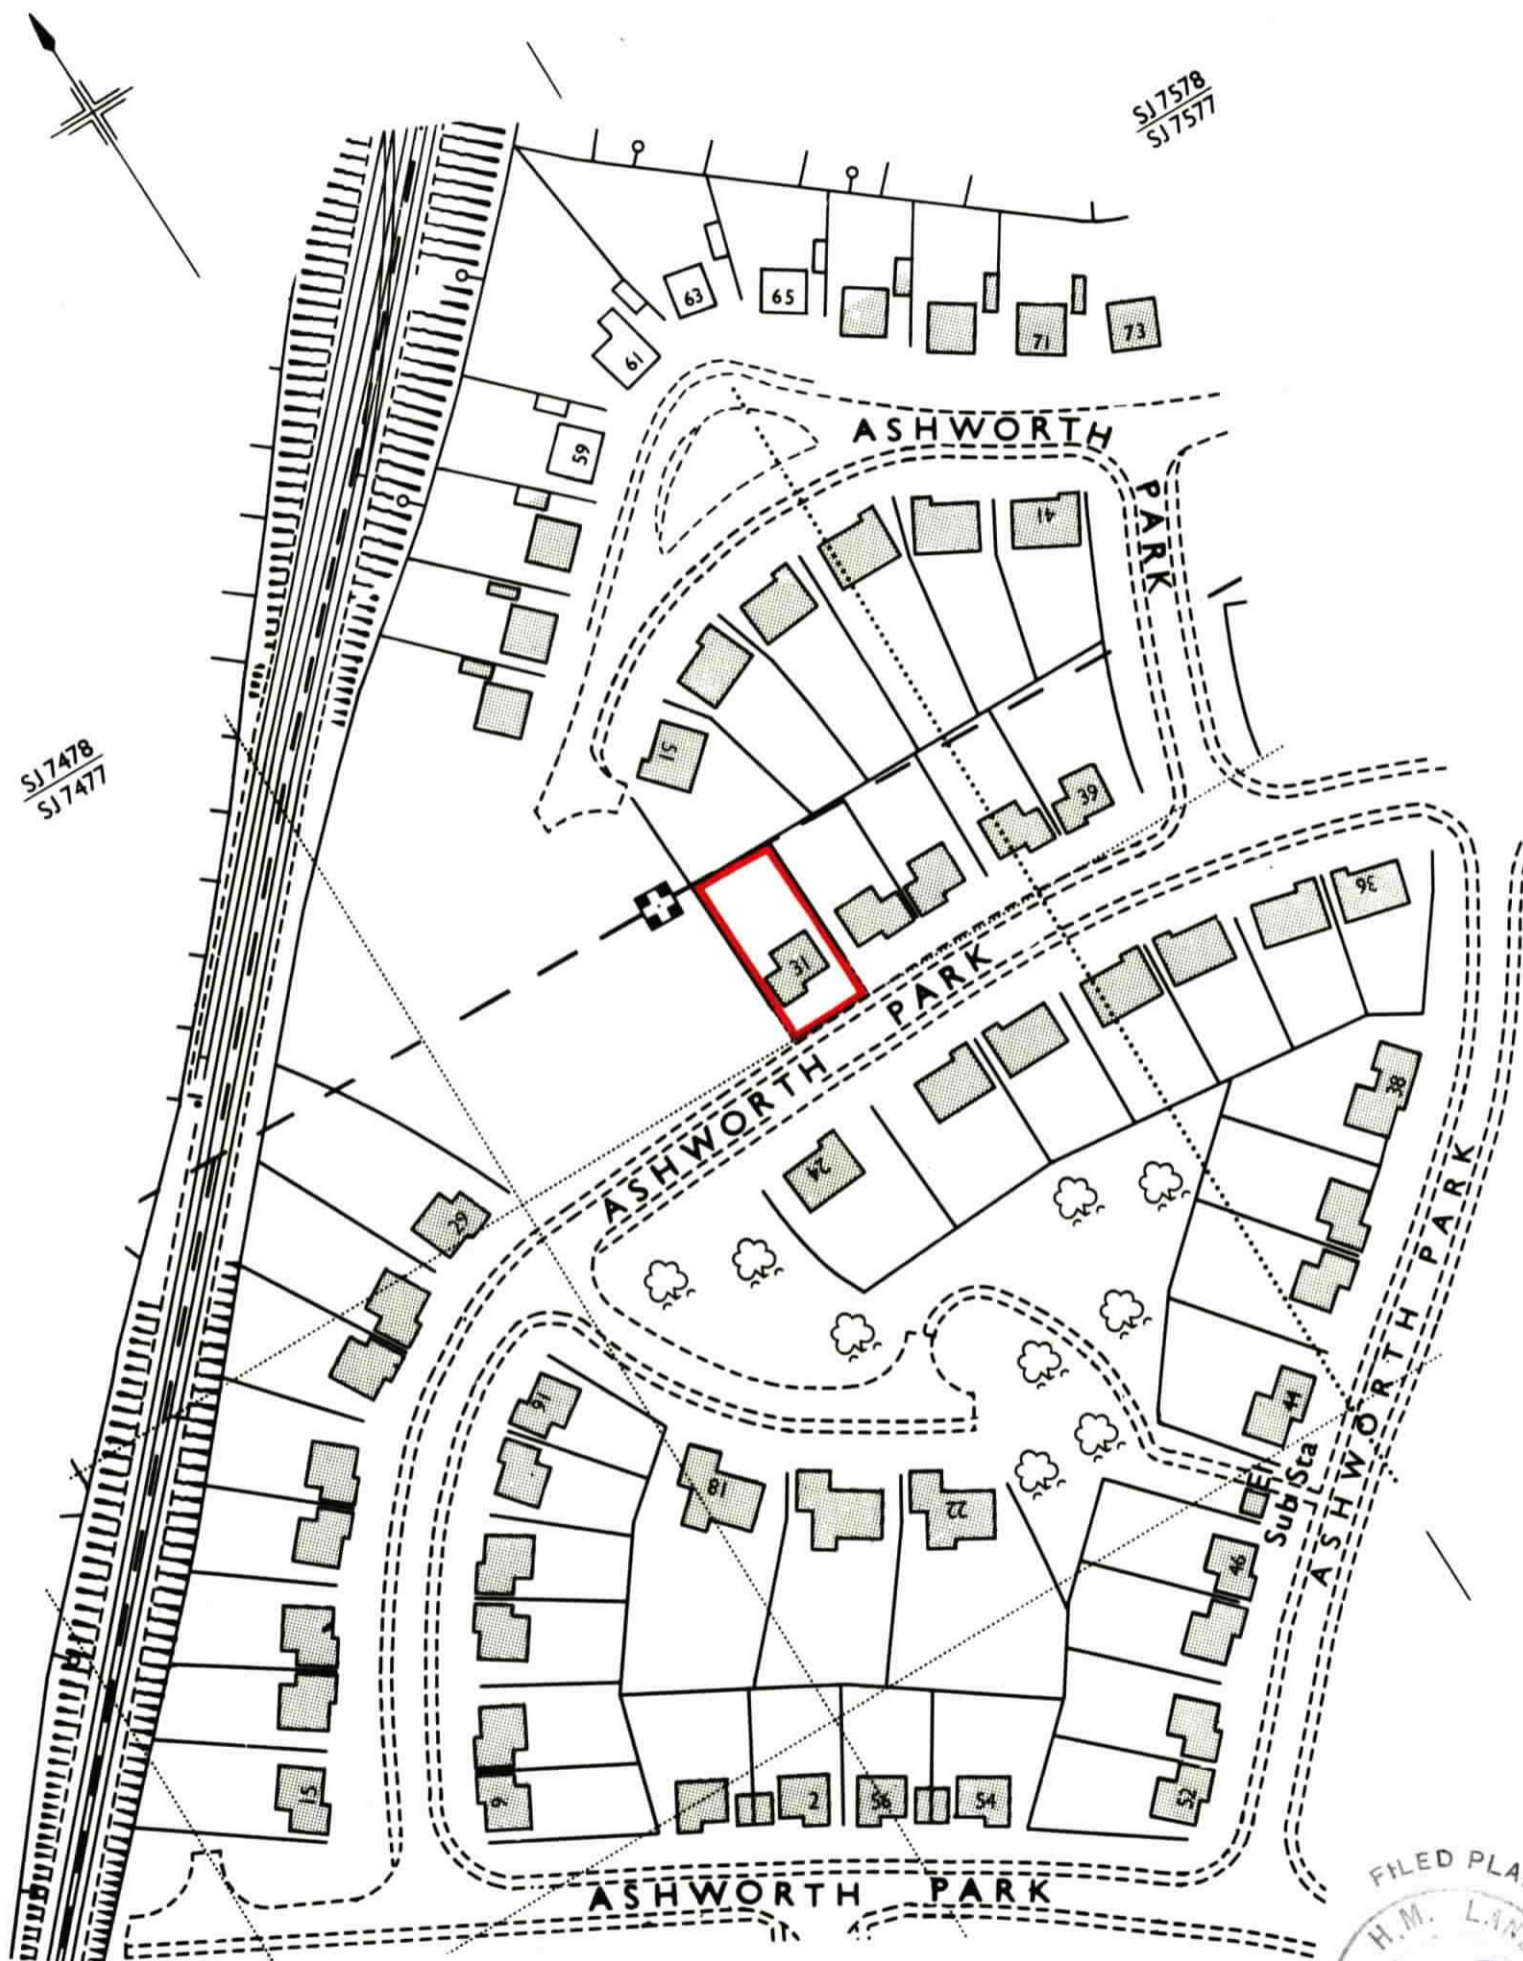

H.M. LAND REGISTRY		TITLE NUMBER	
		CH 177813	
ORDNANCE SURVEY PLAN REFERENCE	SJ 7477	SECTION B	Scale 1/1250 Enlarged from 1/2500
COUNTY CHESHIRE	DISTRICT MACCLESFIELD		© Crown copyright 1977

KNUTSFORD PARISH

This is a print of the view of the title plan obtained from HM Land Registry showing the state of the title plan on 02 October 2024 at 09:51:26. This title plan shows the general position, not the exact line, of the boundaries. It may be subject to distortions in scale. Measurements scaled from this plan may not match measurements between the same points on the ground.

This title is dealt with by HM Land Registry, Birkenhead Office.

© Crown Copyright. Produced by HM Land Registry. Reproduction in whole or in part is prohibited without the prior written permission of Ordnance Survey. Licence Number AC0000851063.