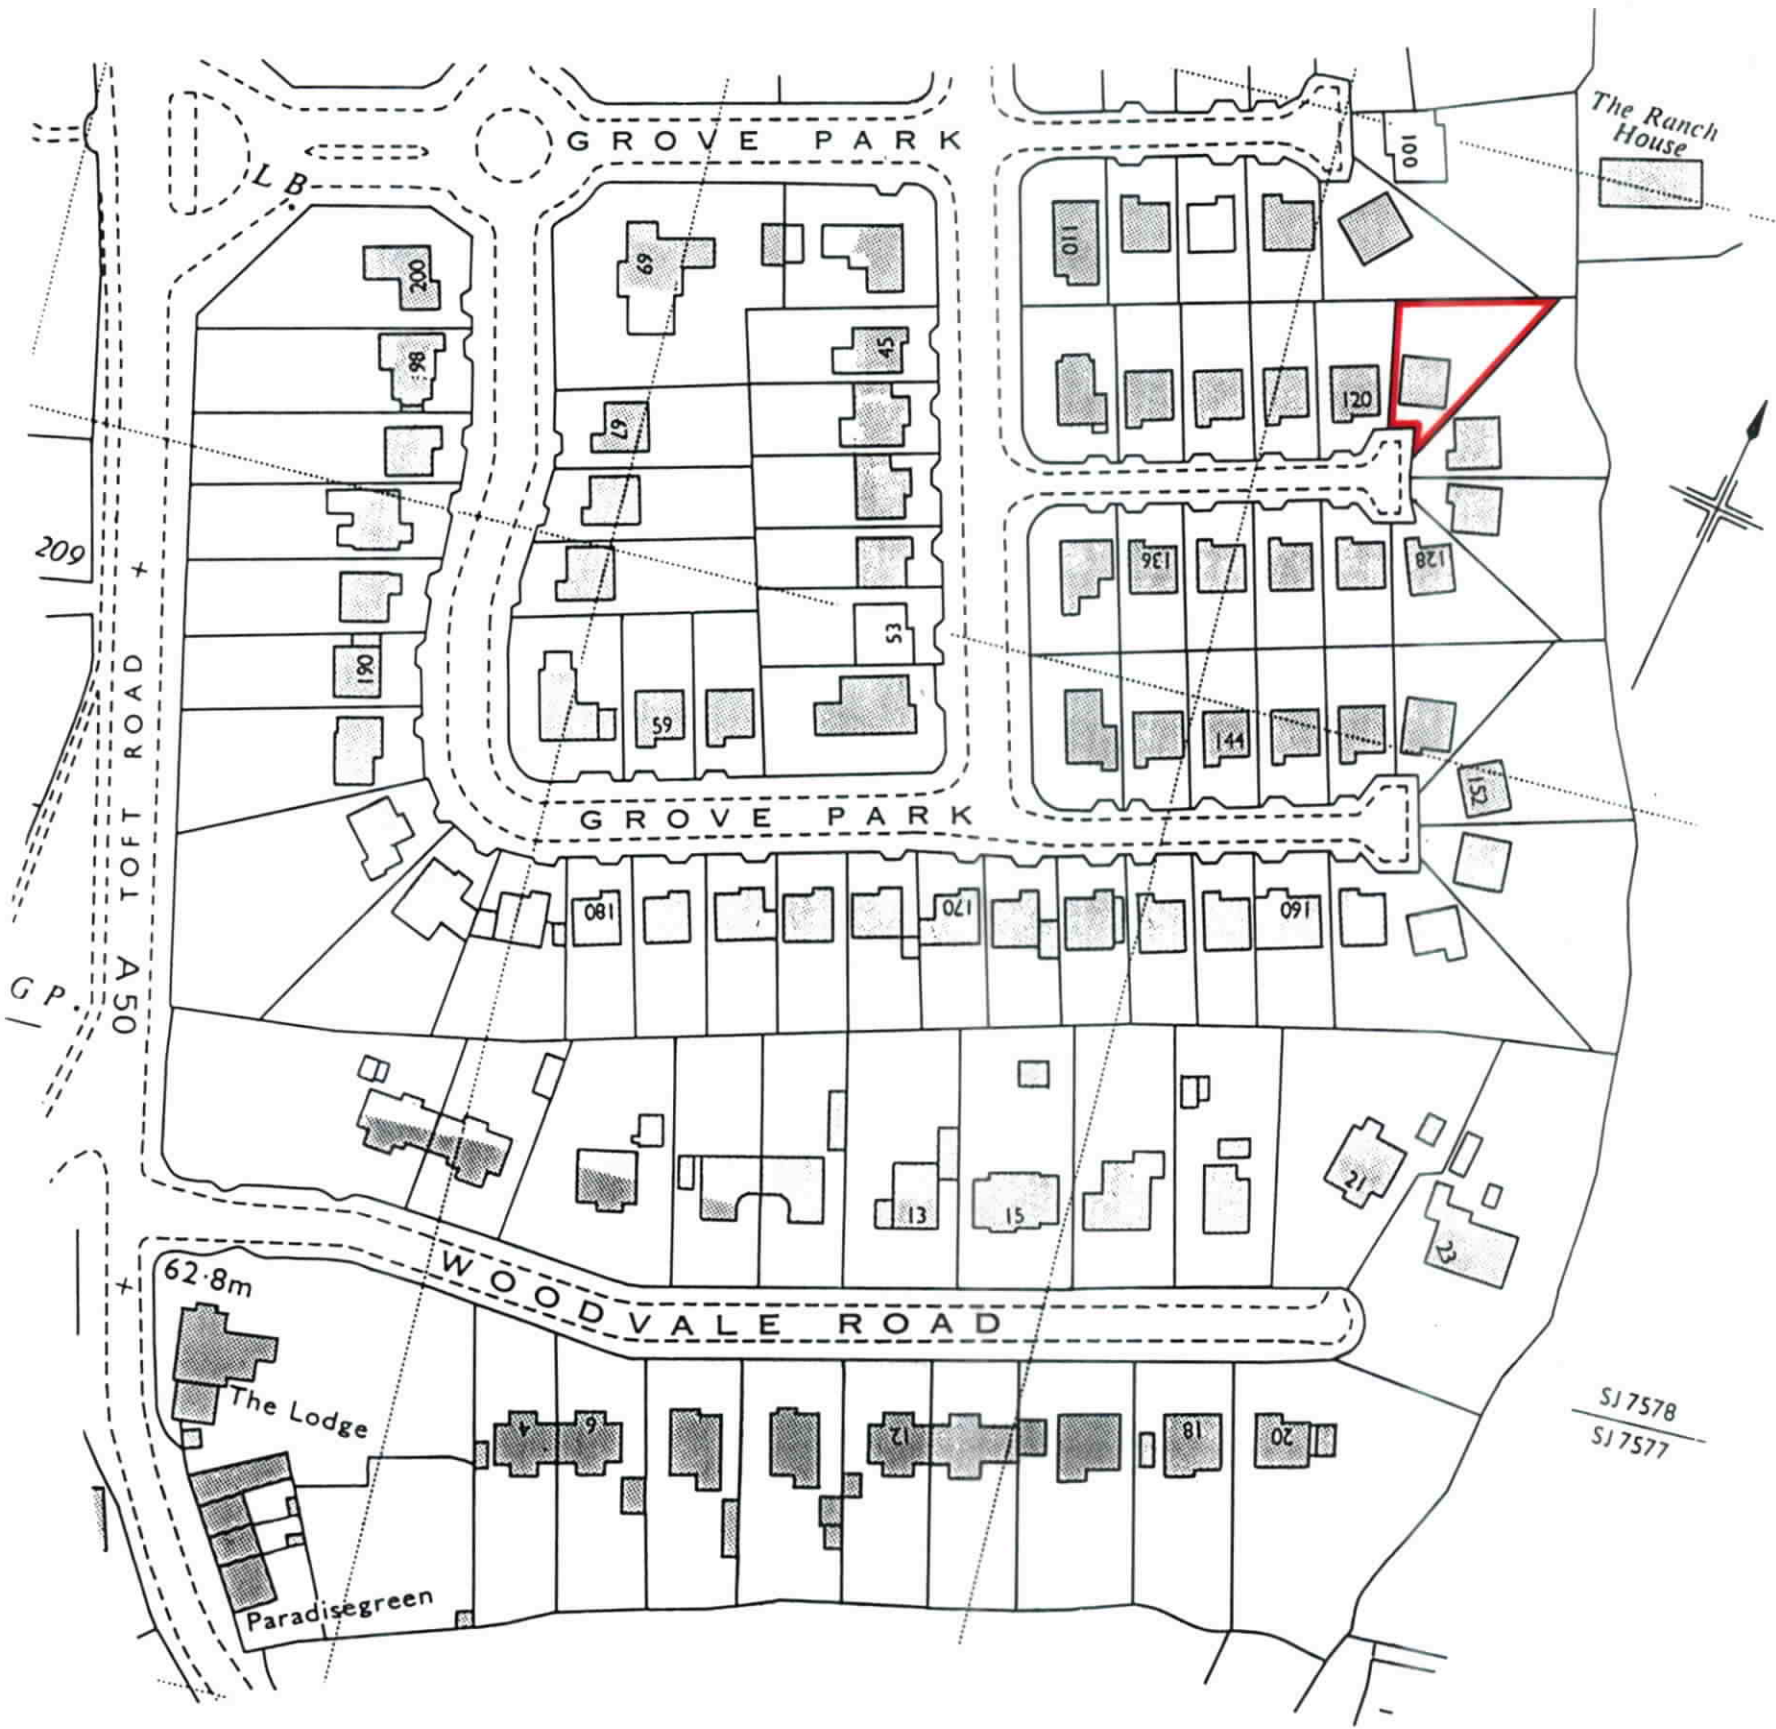

H.M. LAND REGISTRY		TITLE NUMBER	
		CH275743	
ORDNANCE SURVEY PLAN REFERENCE	SJ7577	SECTION H	Scale 1/1250 Enlarged from 1/2500
COUNTY CHESHIRE	DISTRICT MACCLESFIELD	© Crown copyright 1977	

This is a print of the view of the title plan obtained from HM Land Registry showing the state of the title plan on 19 July 2023 at 11:22:13. This title plan shows the general position, not the exact line, of the boundaries. It may be subject to distortions in scale. Measurements scaled from this plan may not match measurements between the same points on the ground.

This title is dealt with by HM Land Registry, Birkenhead Office.

© Crown Copyright. Produced by HM Land Registry. Reproduction in whole or in part is prohibited without the prior written permission of Ordnance Survey. Licence Number 100026316.