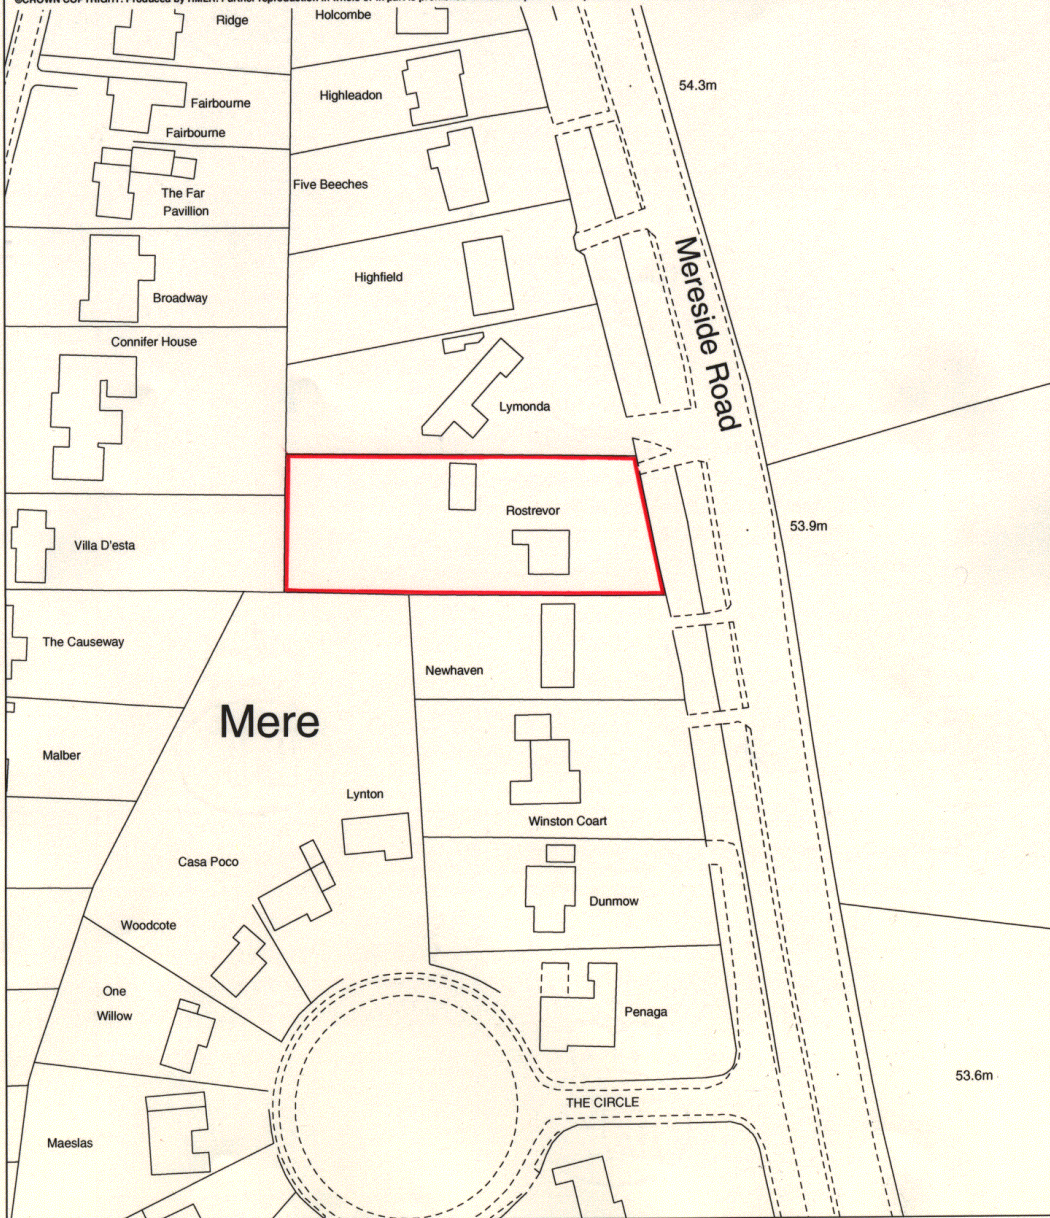

TITLE NUMBER
CH472914

CHESHIRE : MACCLESFIELD

ORDNANCE SURVEY MAP REFERENCE:

SJ7382NW

SCALE 1:1250 Enlarged from 1/2500

©CROWN COPYRIGHT. Produced by HMLR. Further reproduction in whole or in part is prohibited without the prior written permission of Ordnance Survey. Licence Number GD 272728.

This is a print of the view of the title plan obtained from HM Land Registry showing the state of the title plan on 13 June 2024 at 17:01:14. This title plan shows the general position, not the exact line, of the boundaries. It may be subject to distortions in scale. Measurements scaled from this plan may not match measurements between the same points on the ground.

This title is dealt with by HM Land Registry, Birkenhead Office.

© Crown Copyright. Produced by HM Land Registry. Reproduction in whole or in part is prohibited without the prior written permission of Ordnance Survey. Licence Number 100026316.