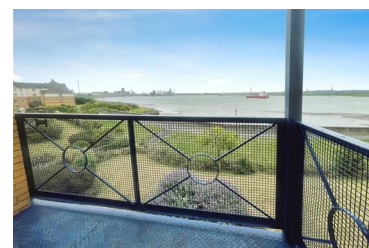

- Two Bedroom
- Stunning River Views
- Close to Station
- Top floor
- Duplex Apartment
- Two Private Balconies
- River views

4-6 Queensgate Centre, Orsett Road, Grays, Essex, RM17 5DF

T: 01375 397872 | E: lettings@griffingroup.co.uk